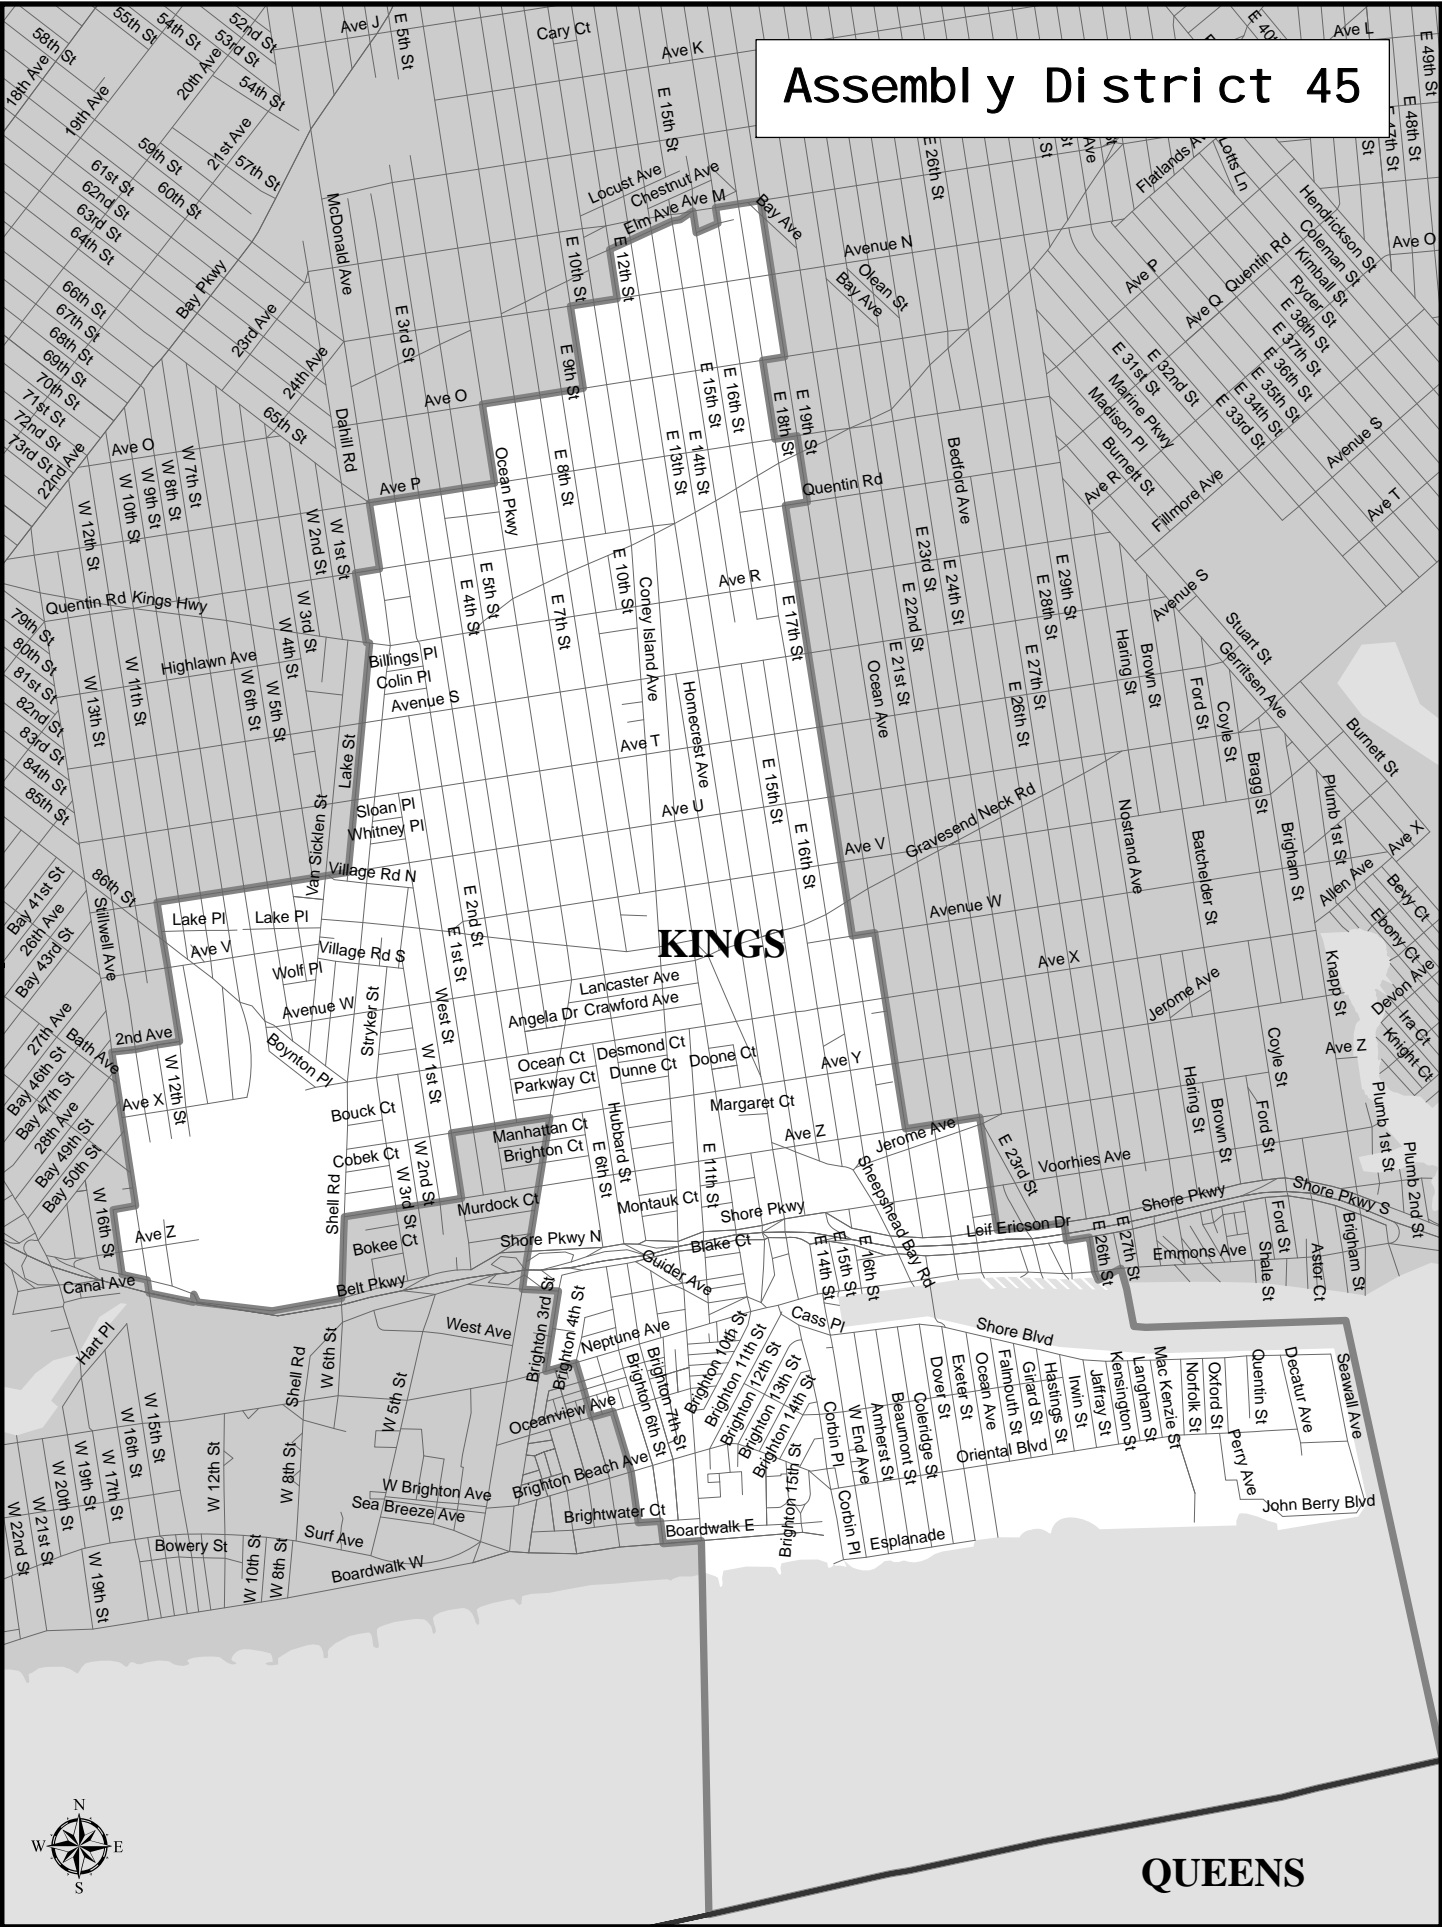

# Assembly District 45

QUEENS