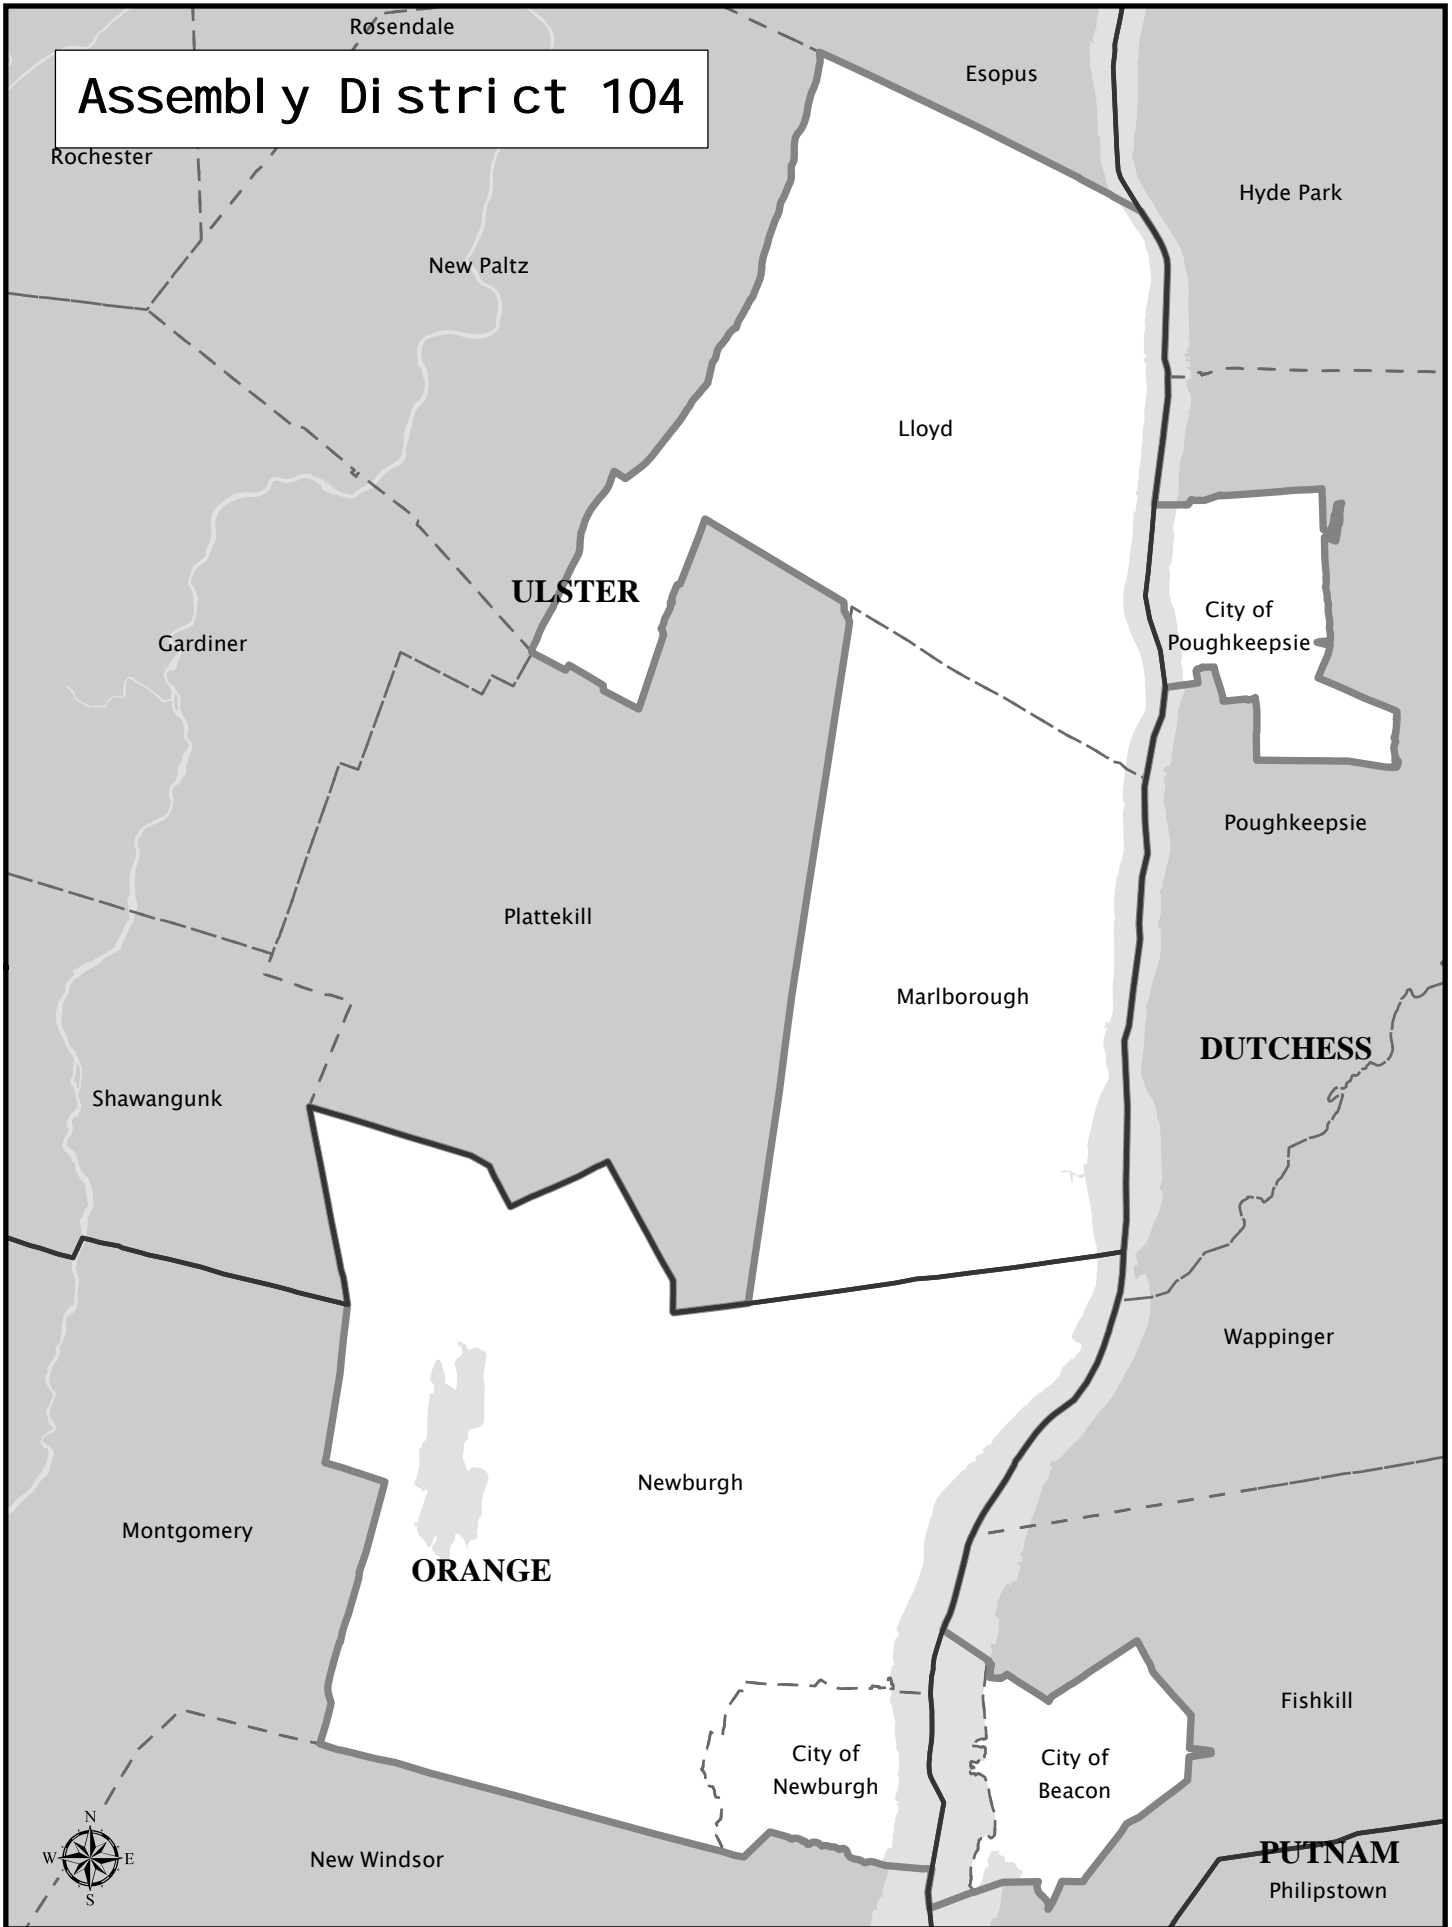

# Assembly District 104

Rosendale

Rochester

New Paltz

Esopus

Hyde Park

Lloyd

**ULSTER**

Gardiner

City of Poughkeepsie

Poughkeepsie

Plattekill

Marlborough

**DUTCHESS**

Shawangunk

Wappinger

Montgomery

Newburgh

**ORANGE**

Fishkill

City of Newburgh

City of Beacon

**PUTNAM**  
Philipstown

New Windsor