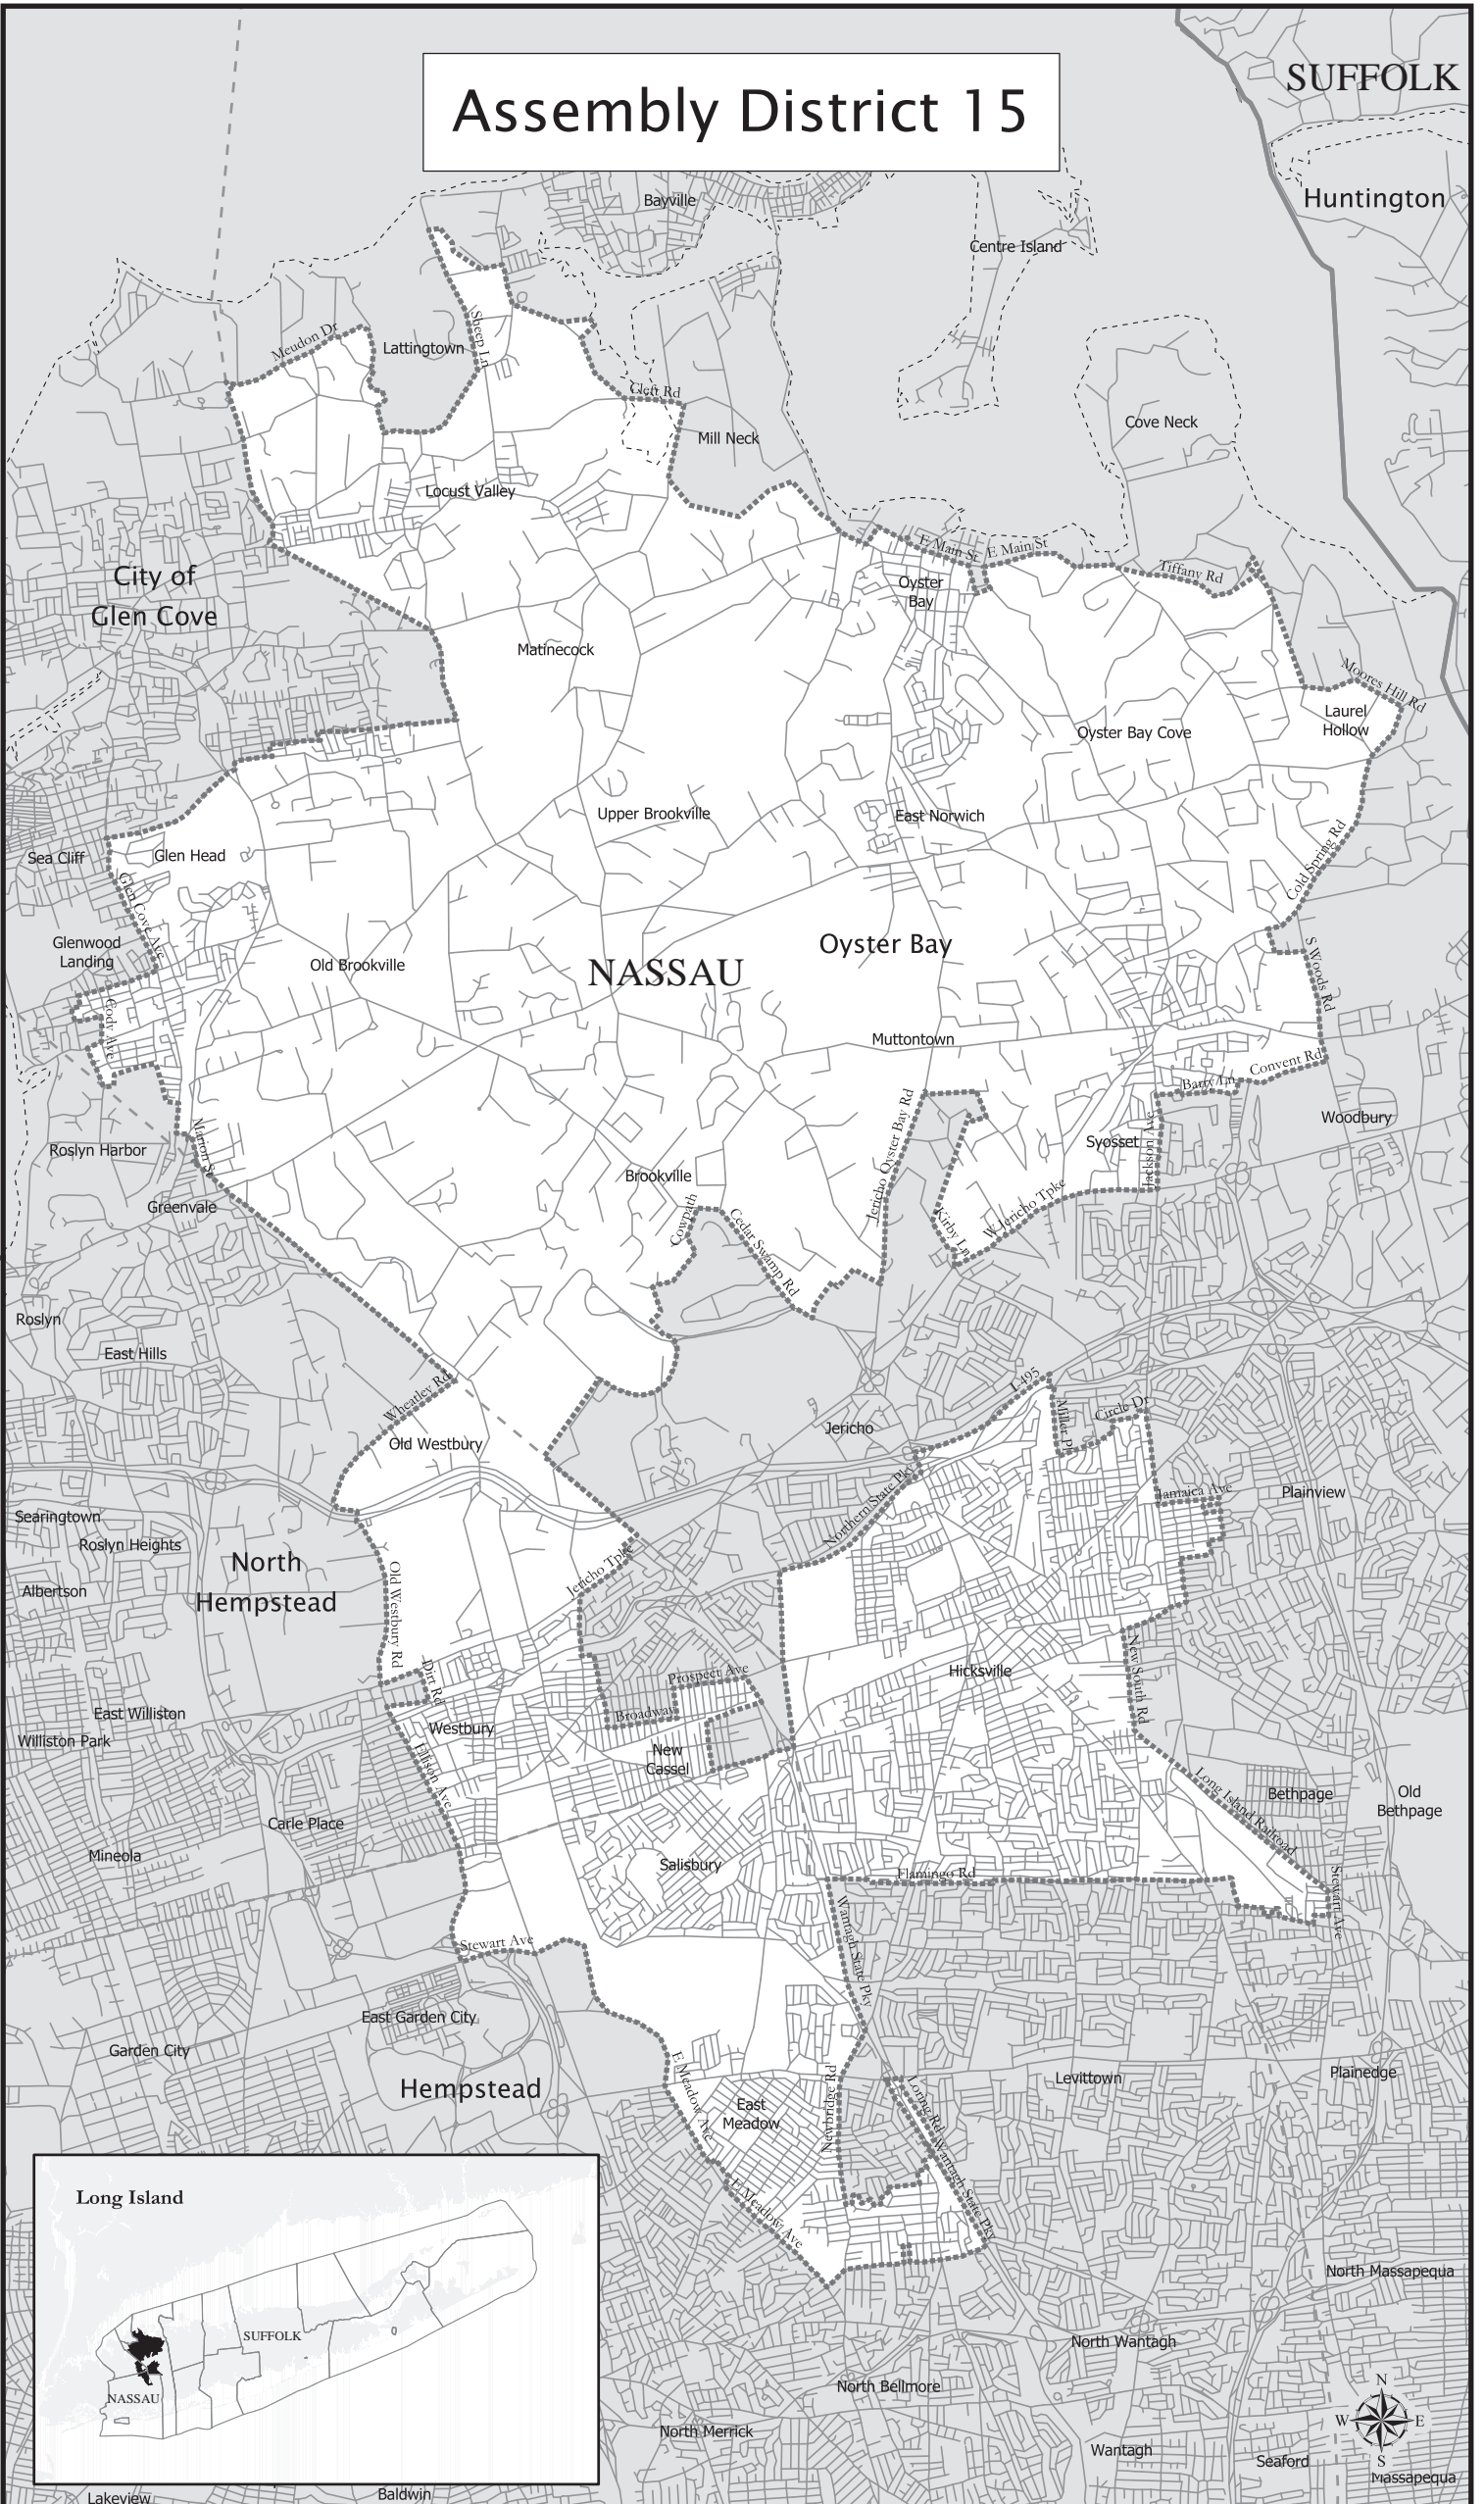

Assembly District 15

SUFFOLK

Huntington

Long Island

SUFFOLK

NASSAU

Lakeview

Baldwin

North Massapequa

North Wantagh

North Bellmore

North Merrick

Wantagh

Seaford

N

E

S

W

Massapequa