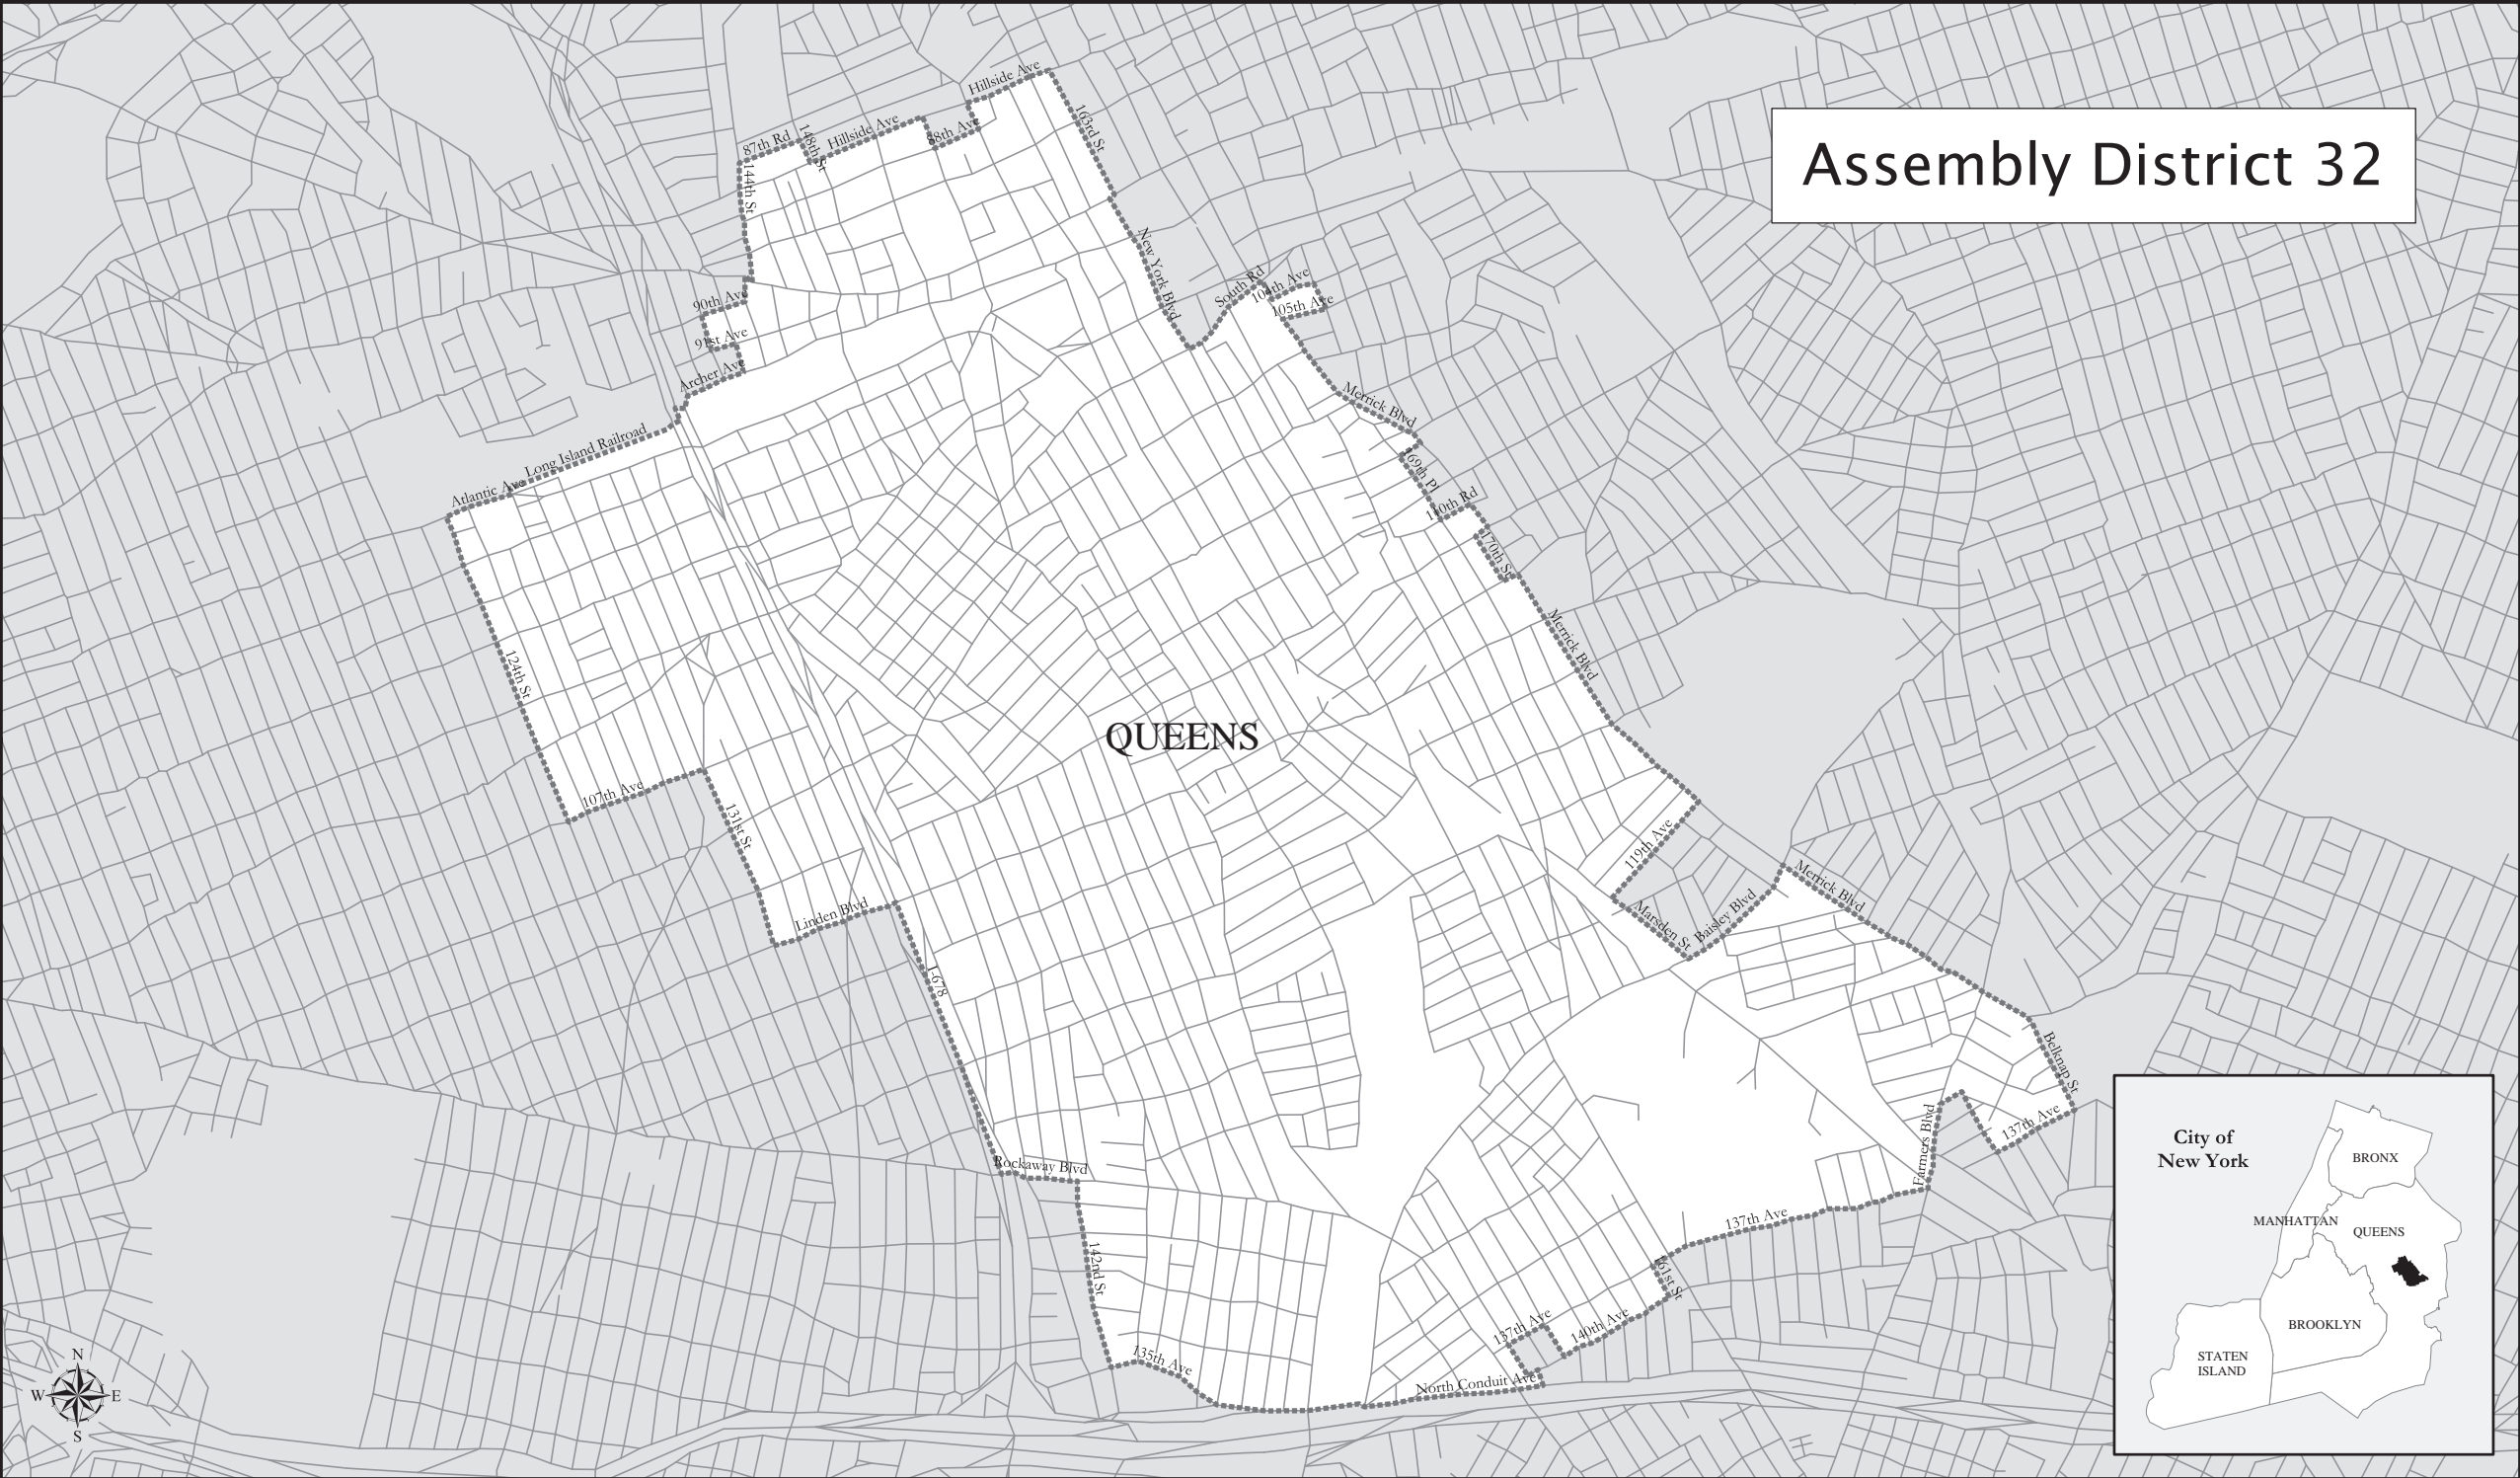

Assembly District 32

QUEENS