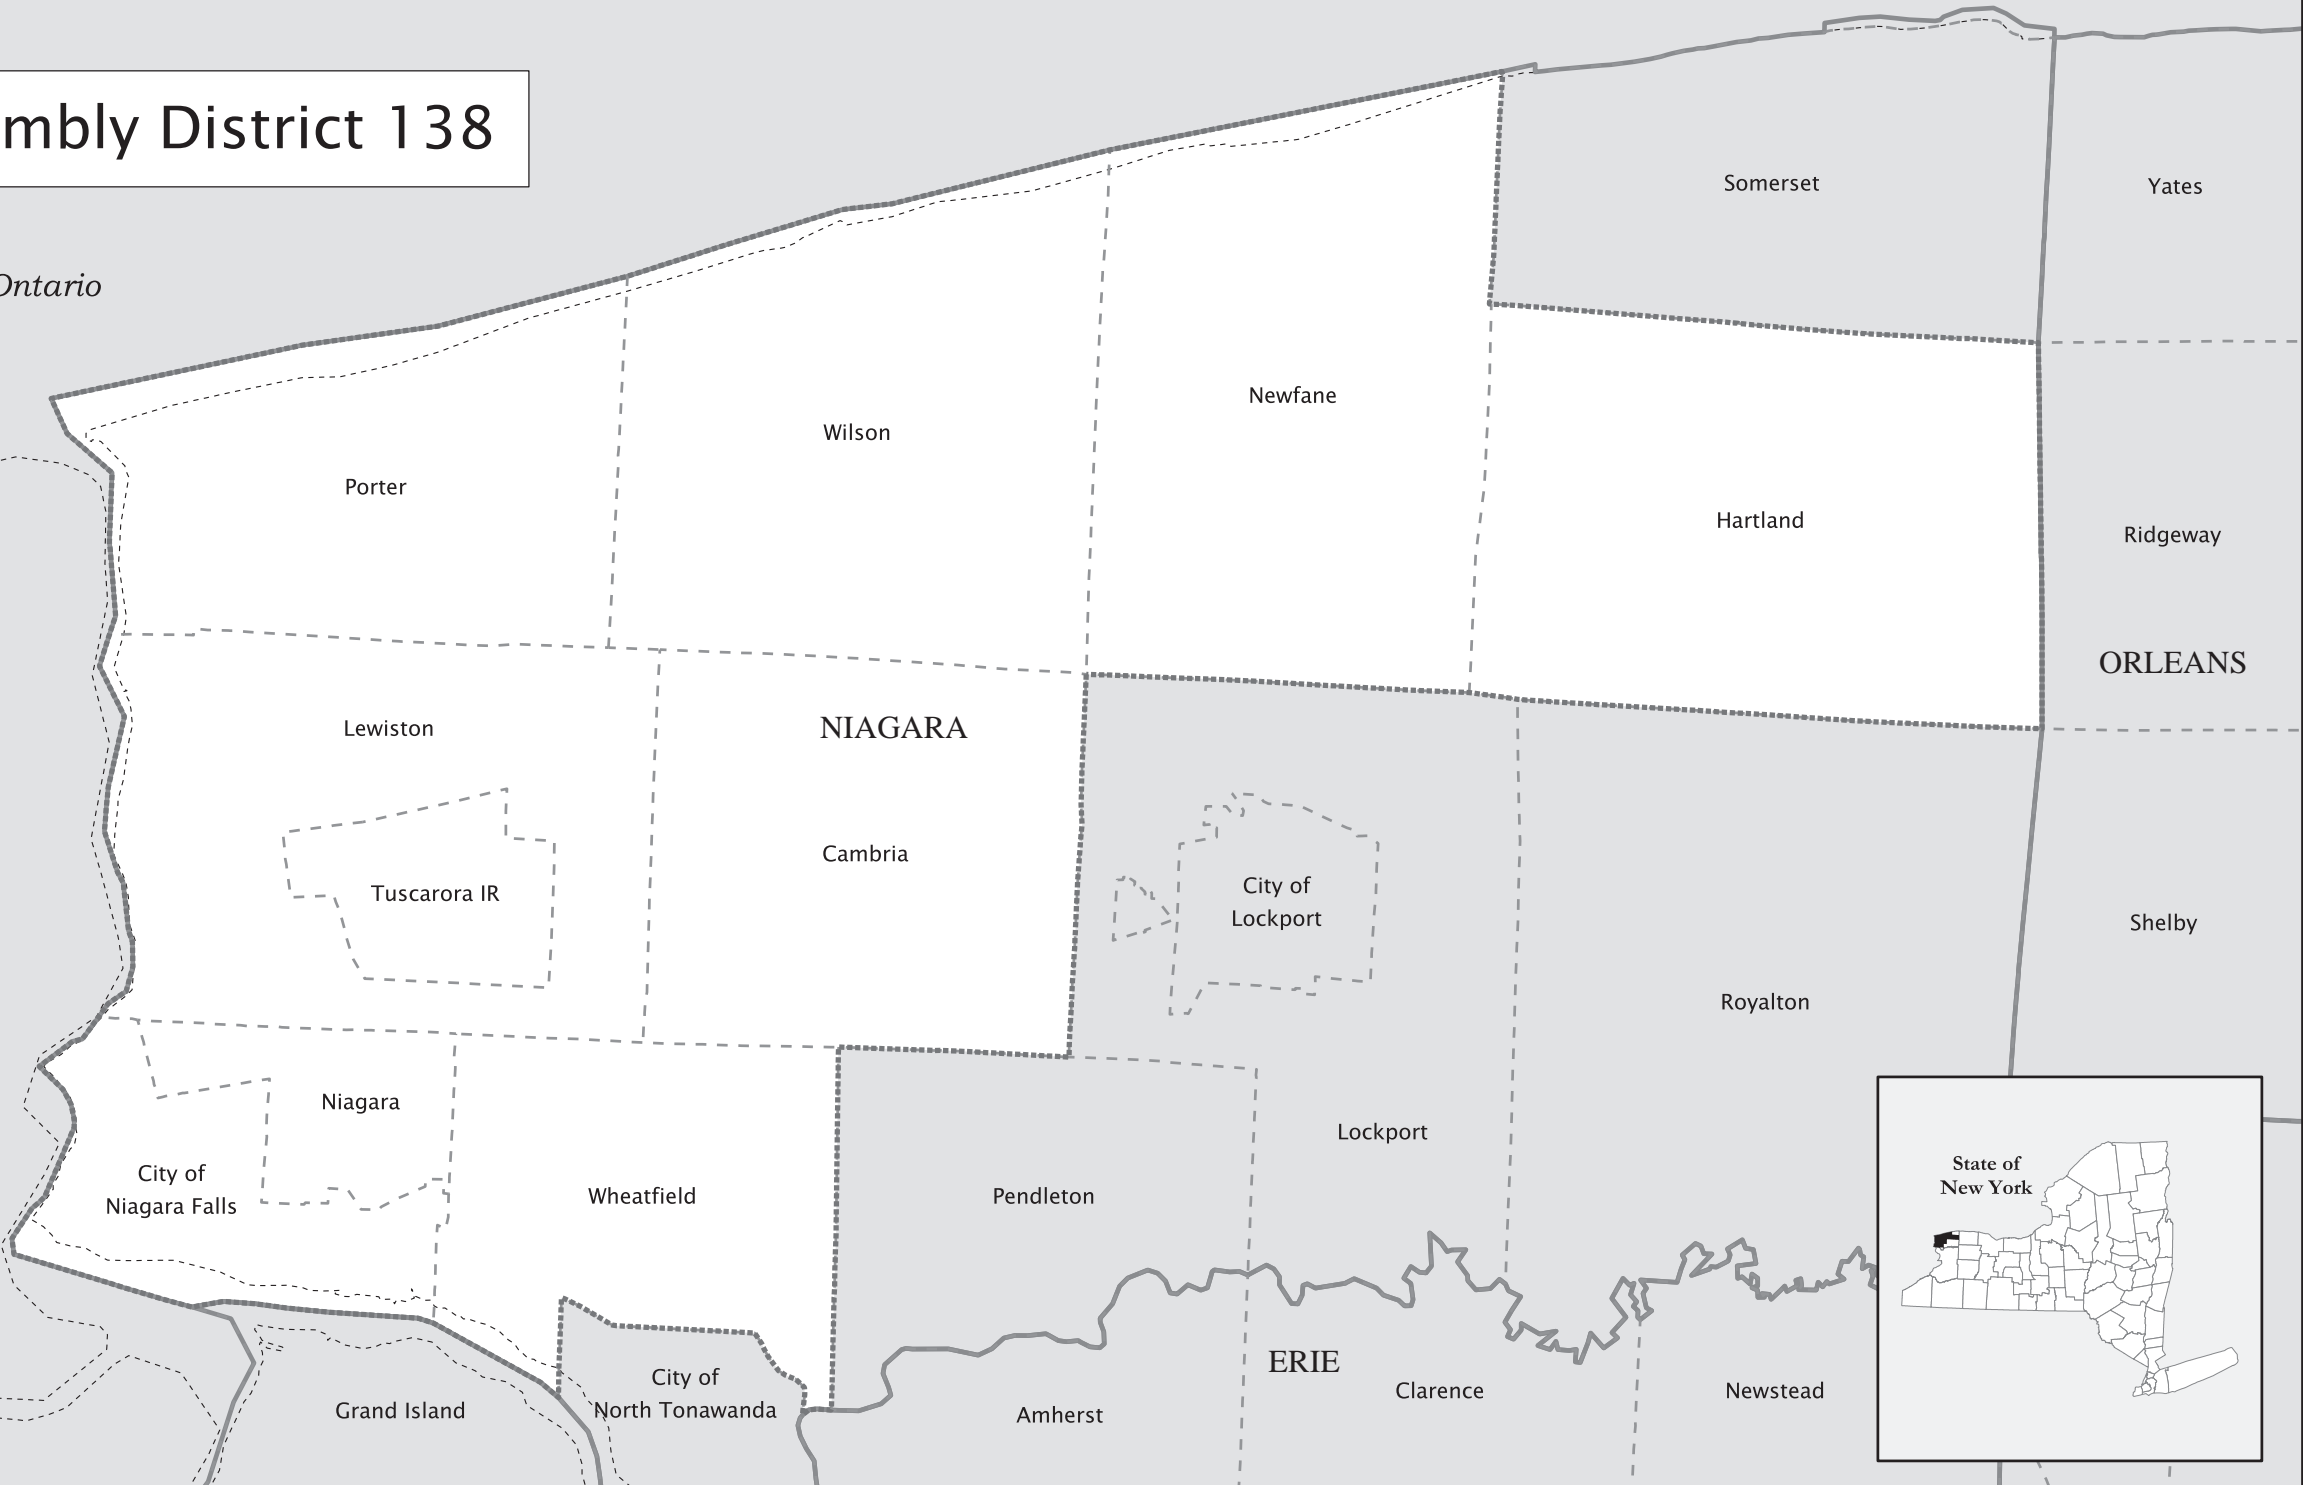

Assembly District 138

Lake Ontario

CANADA

ORLEANS