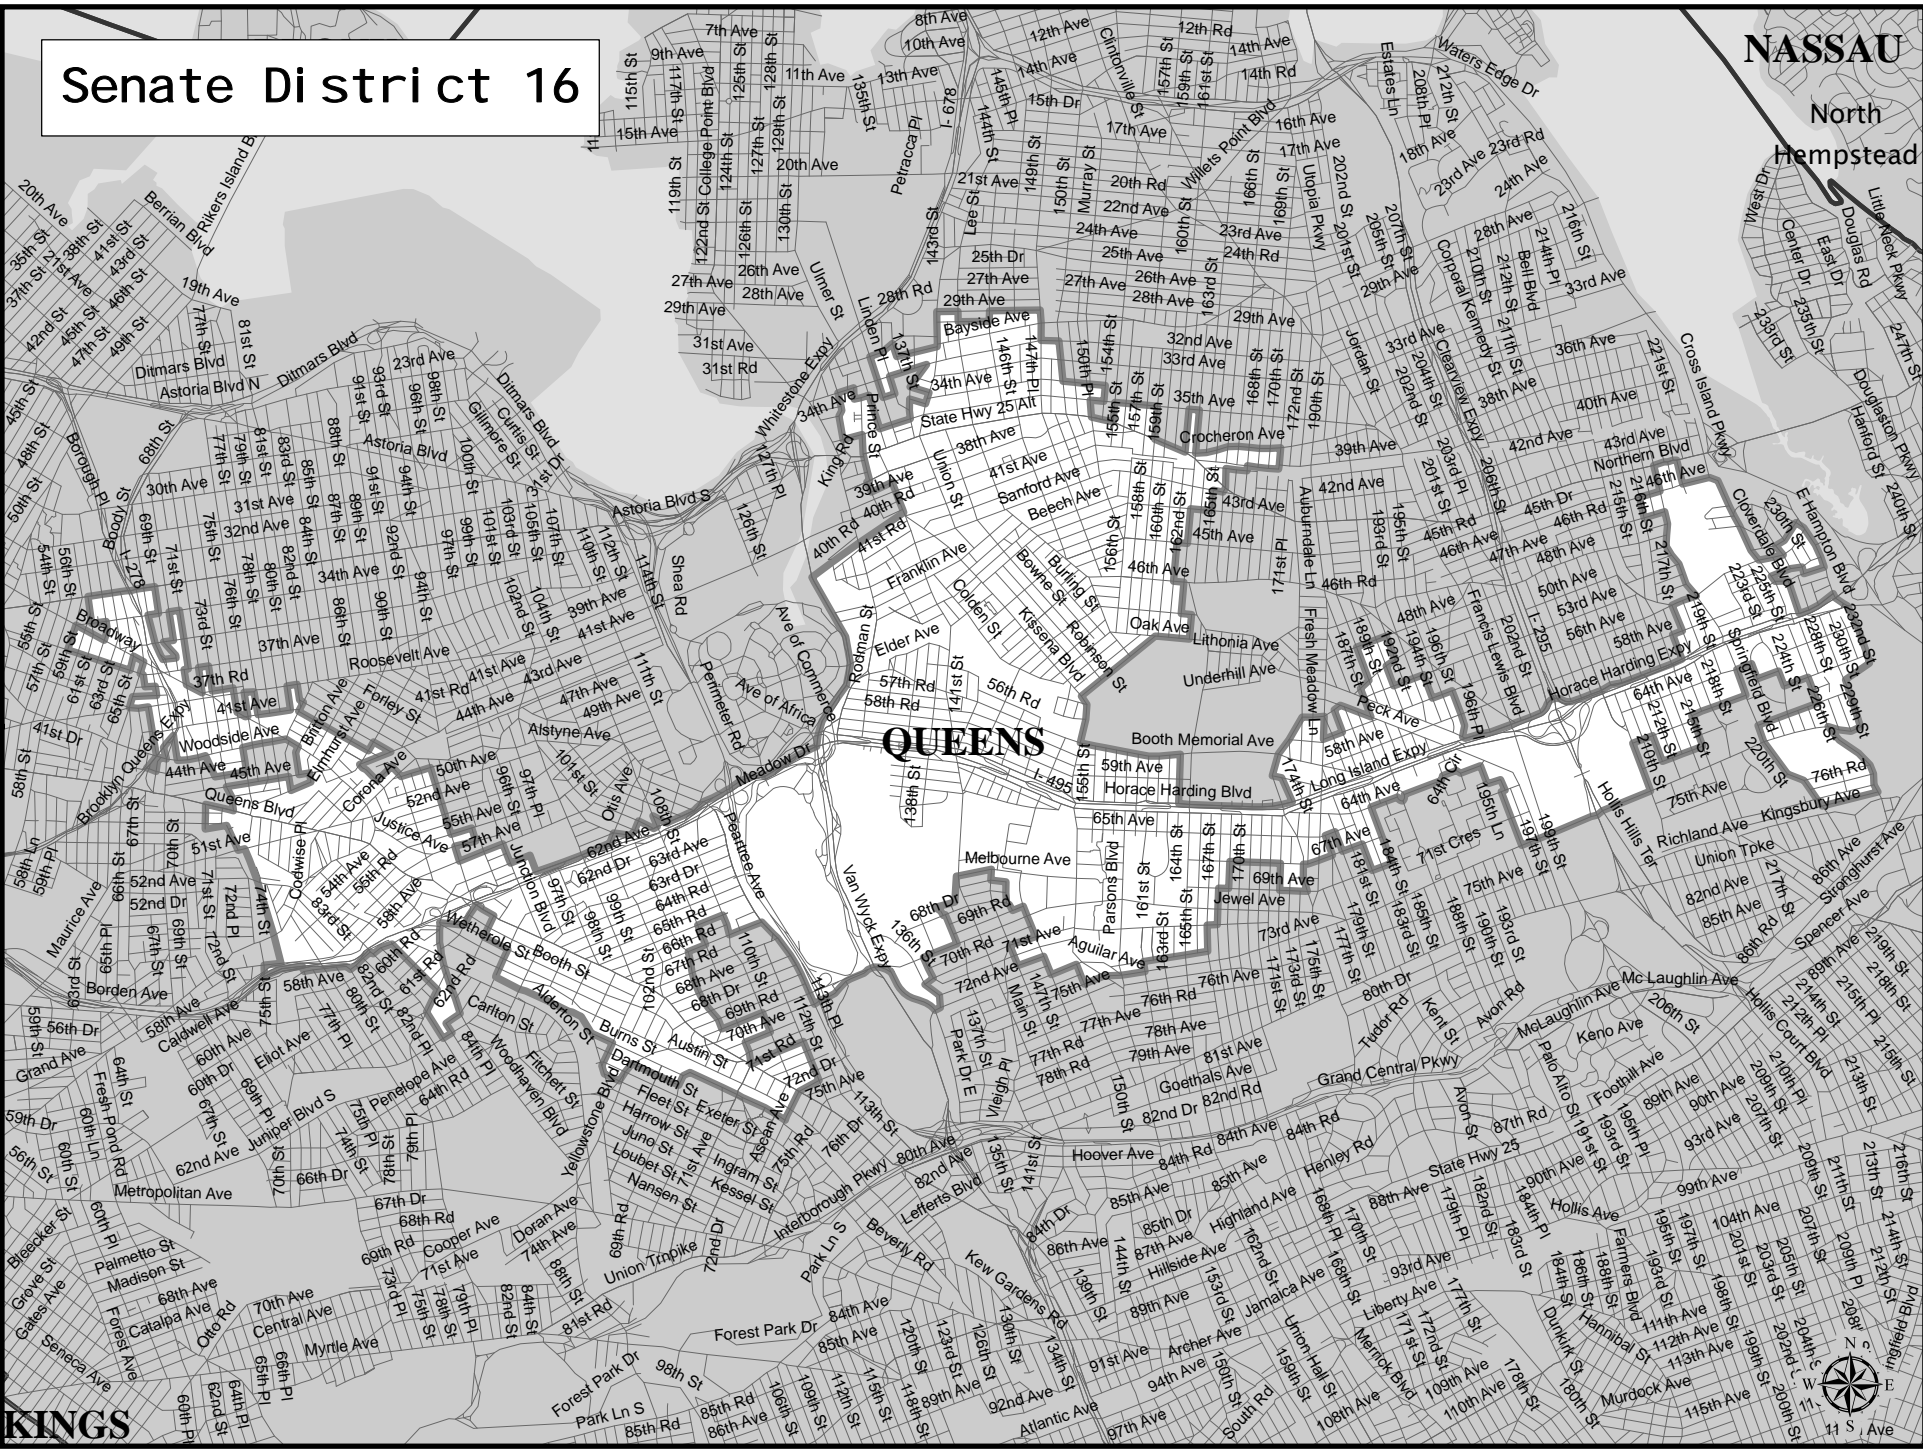

Senate District 16

NASSAU
North
Hempstead

KINGS