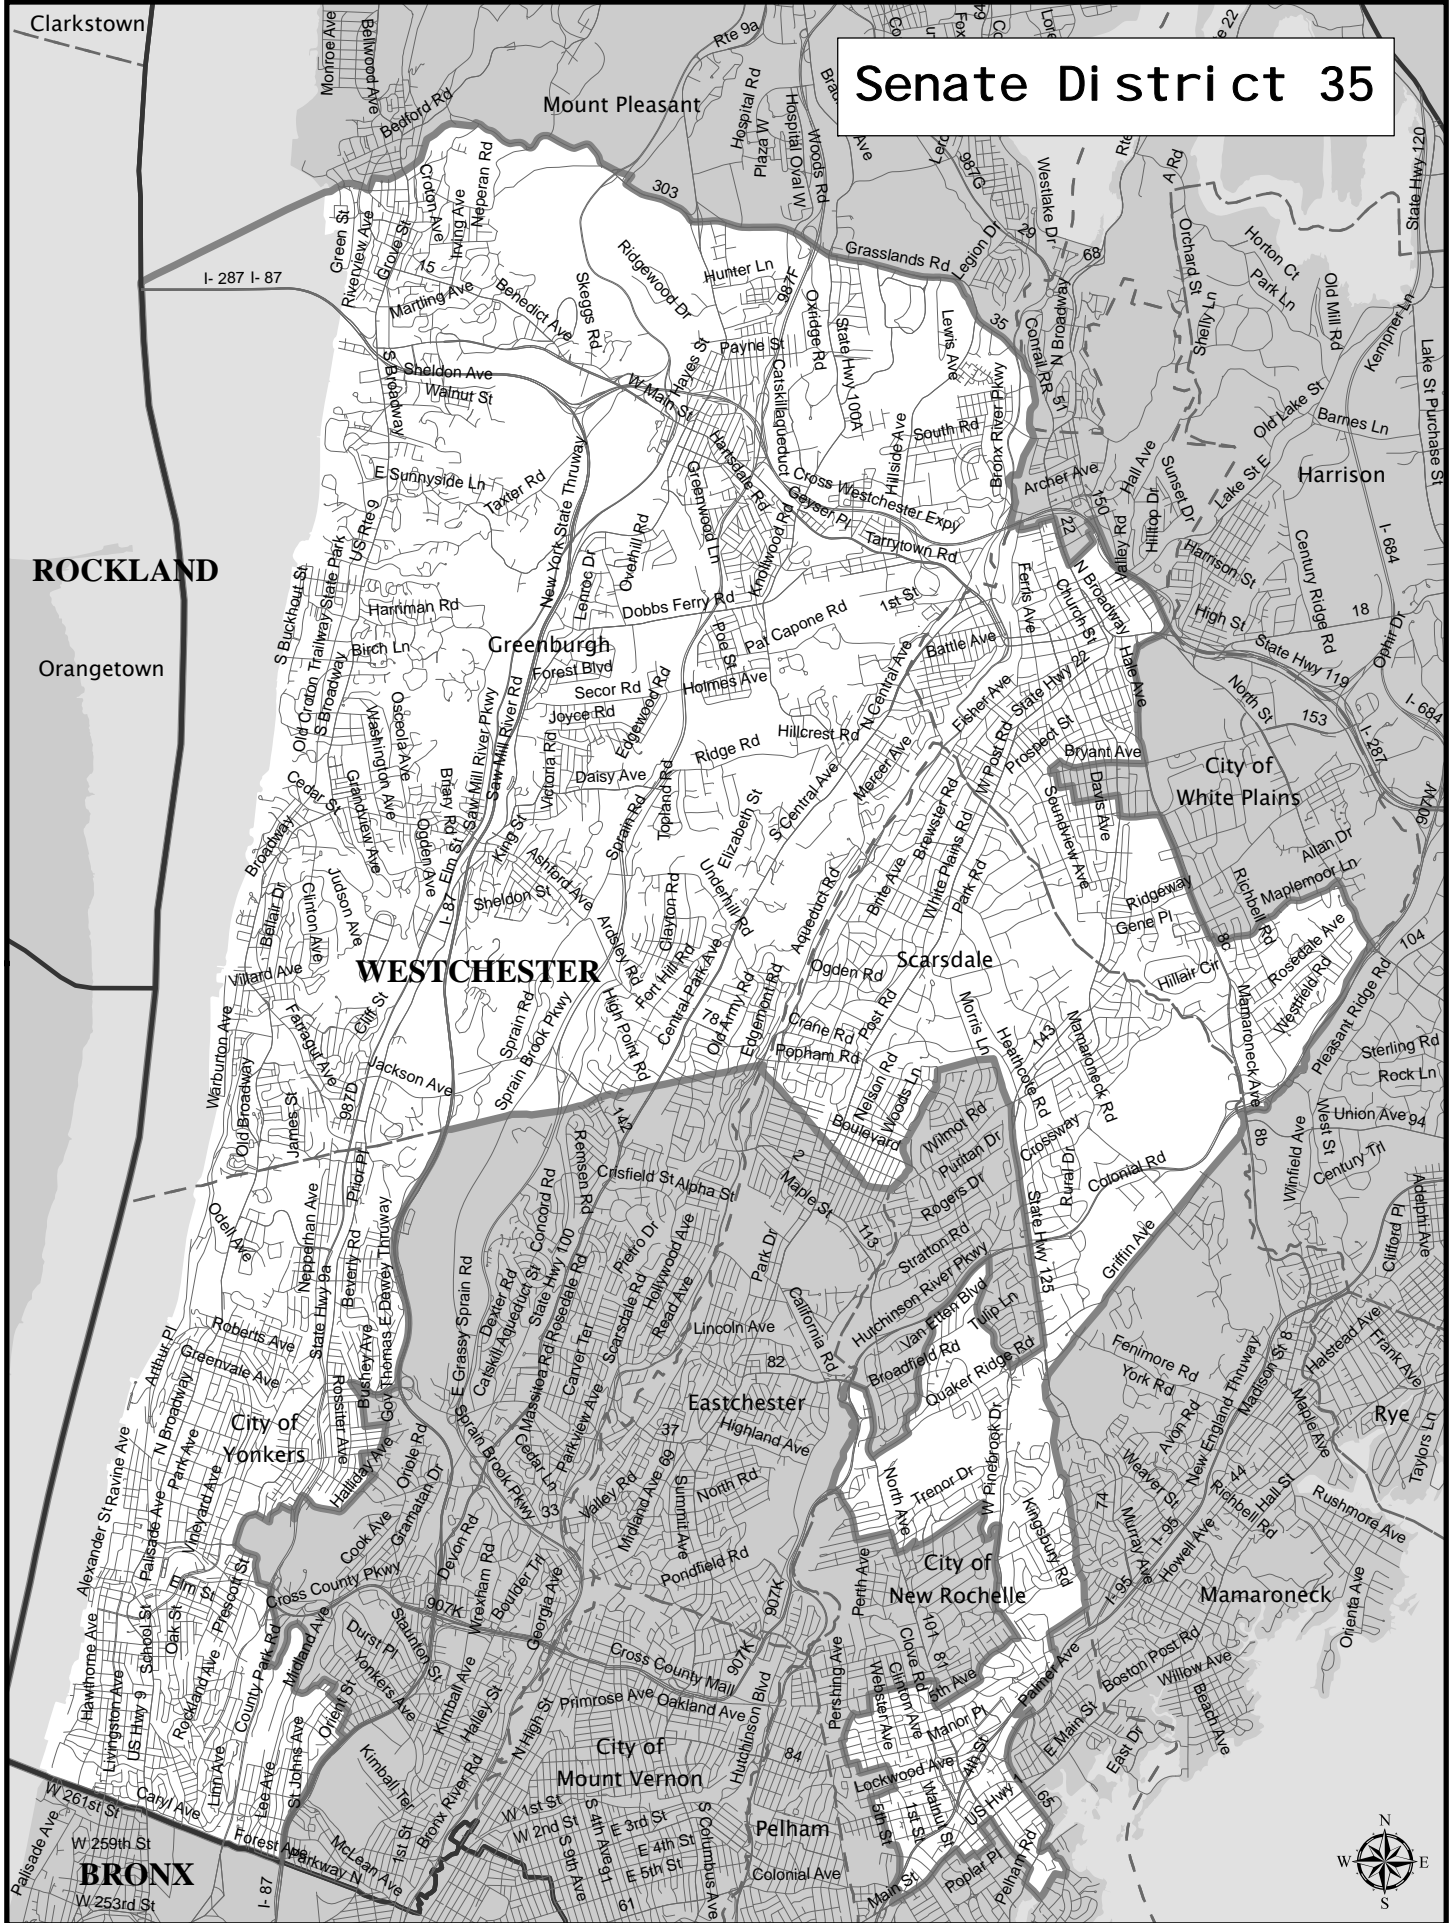

# Senate District 35

Clarkstown

Mount Pleasant

ROCKLAND

Orangetown

WESTCHESTER

Greenburgh

Scarsdale

City of White Plains

City of Yonkers

Eastchester

City of New Rochelle

Mamaroneck

City of Mount Vernon

Pelham

BRONX