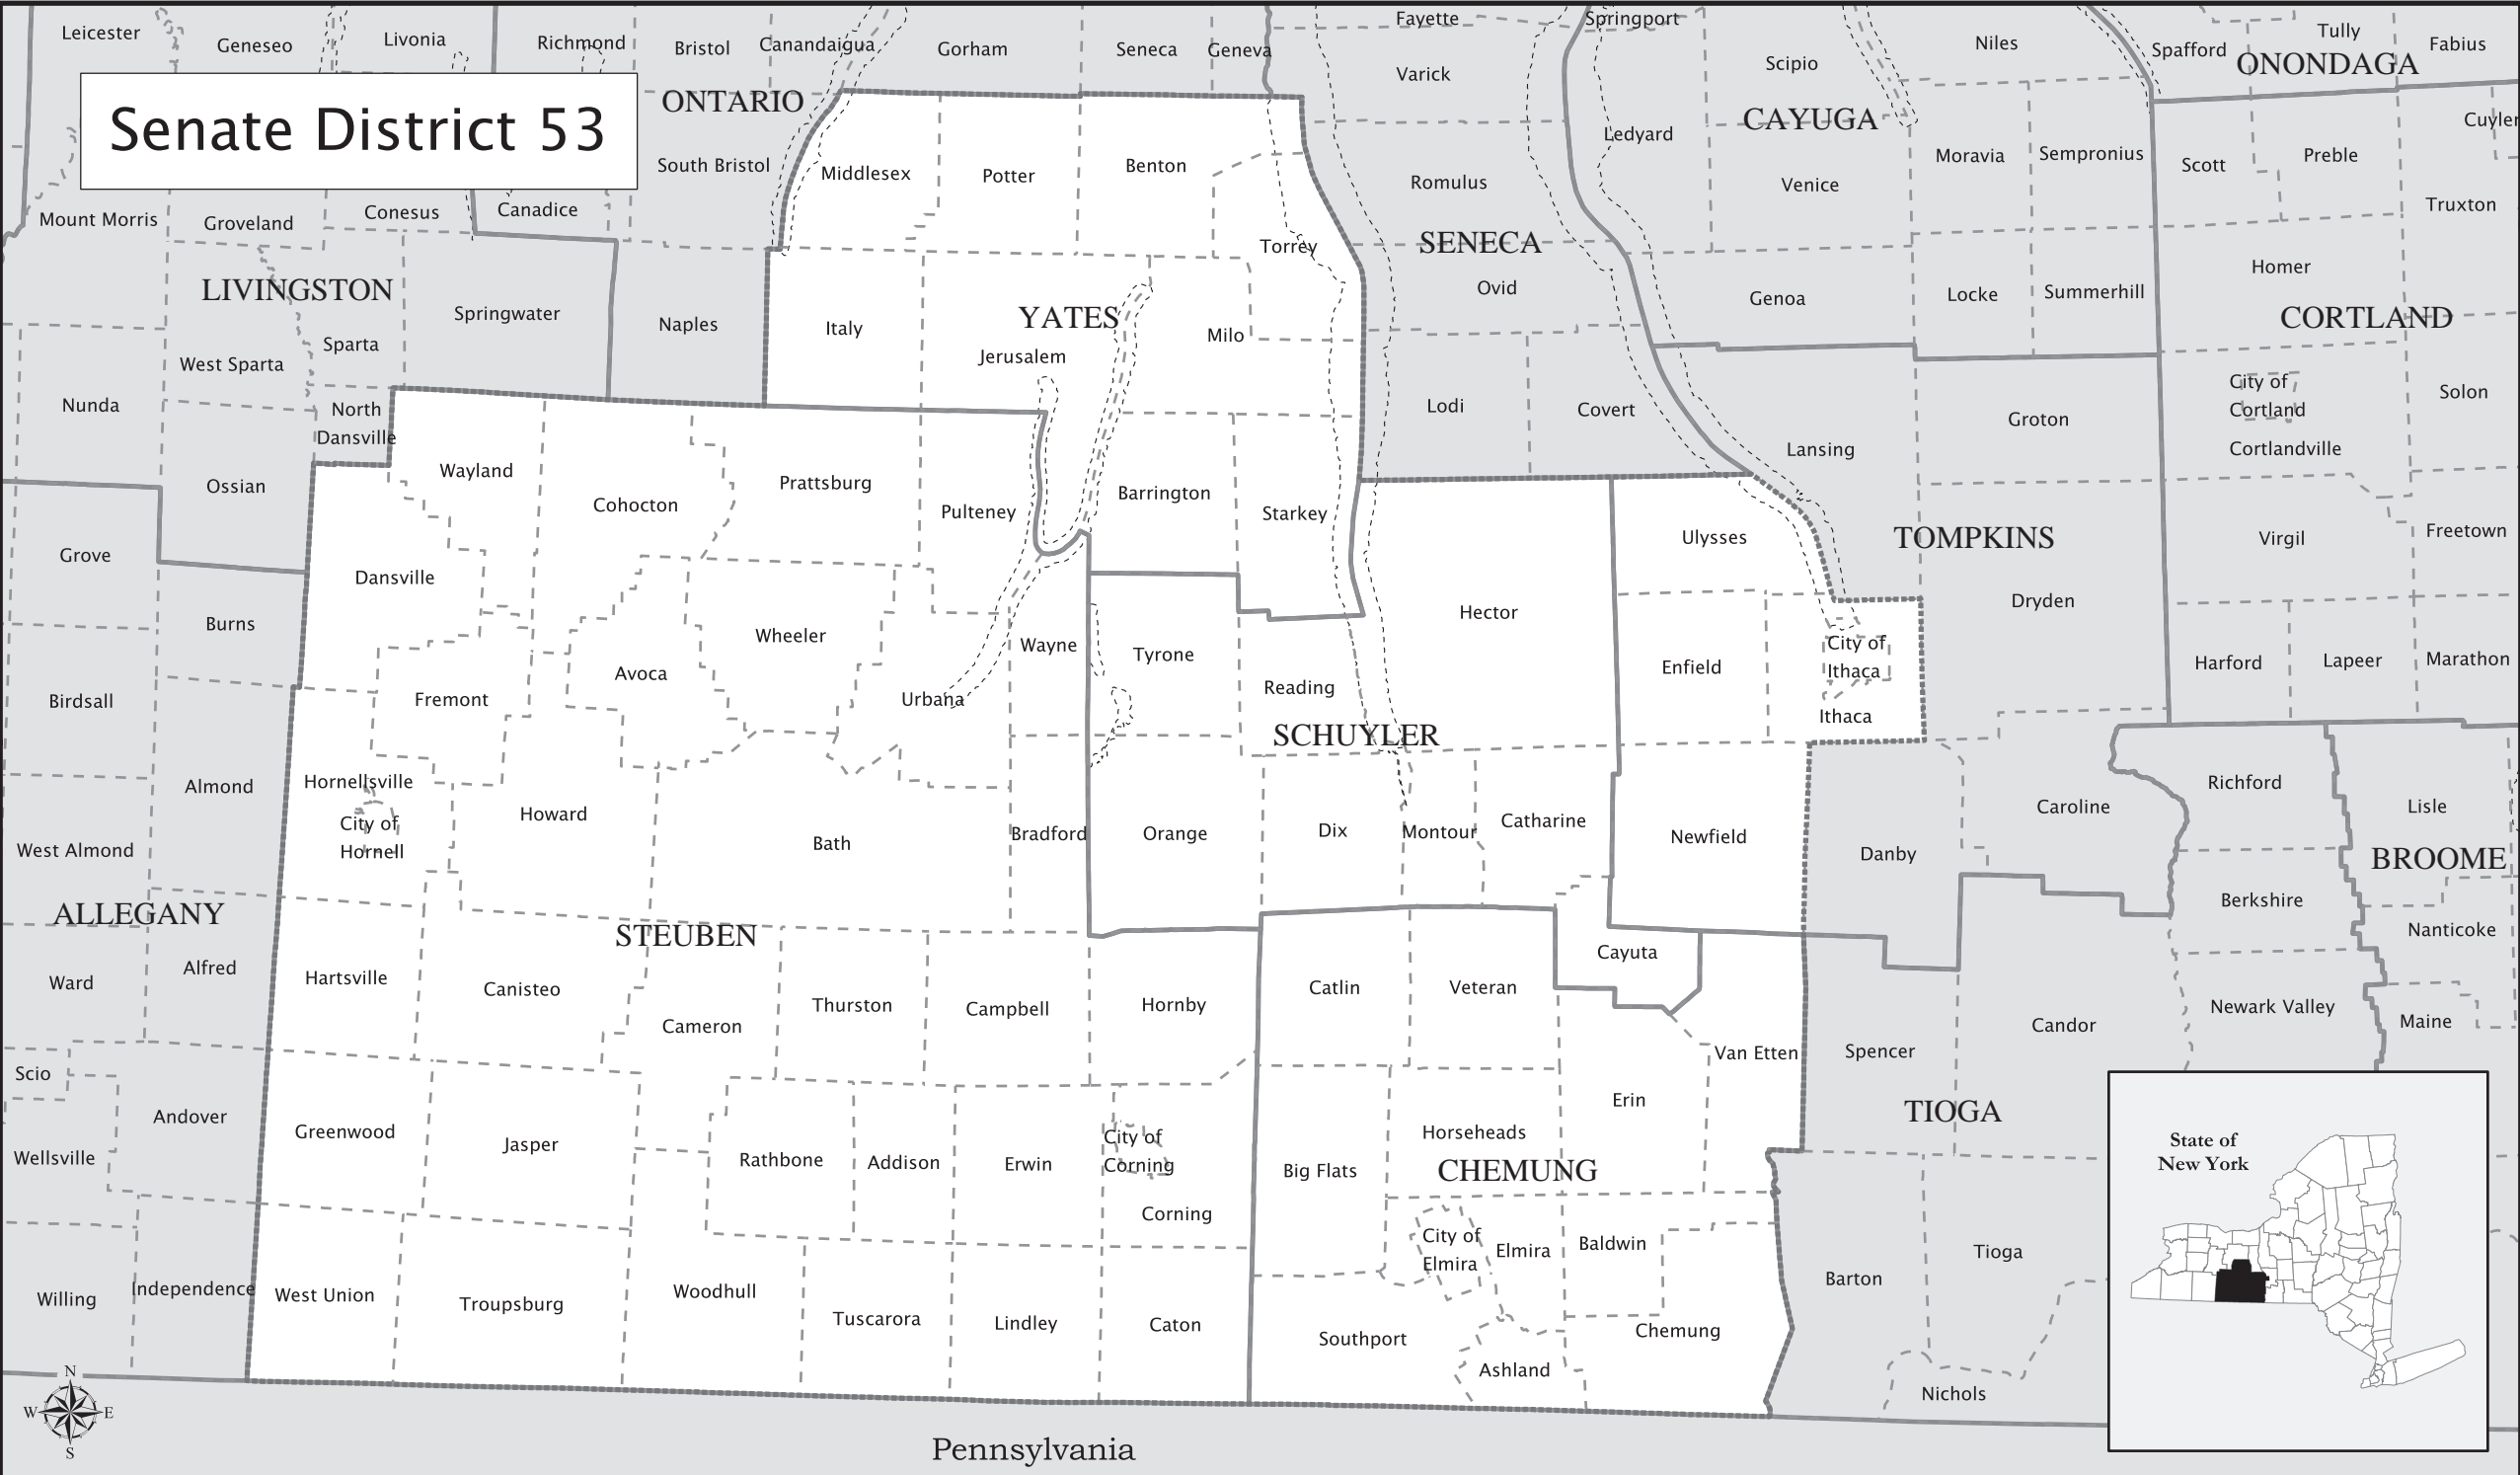

# Senate District 53

Pennsylvania