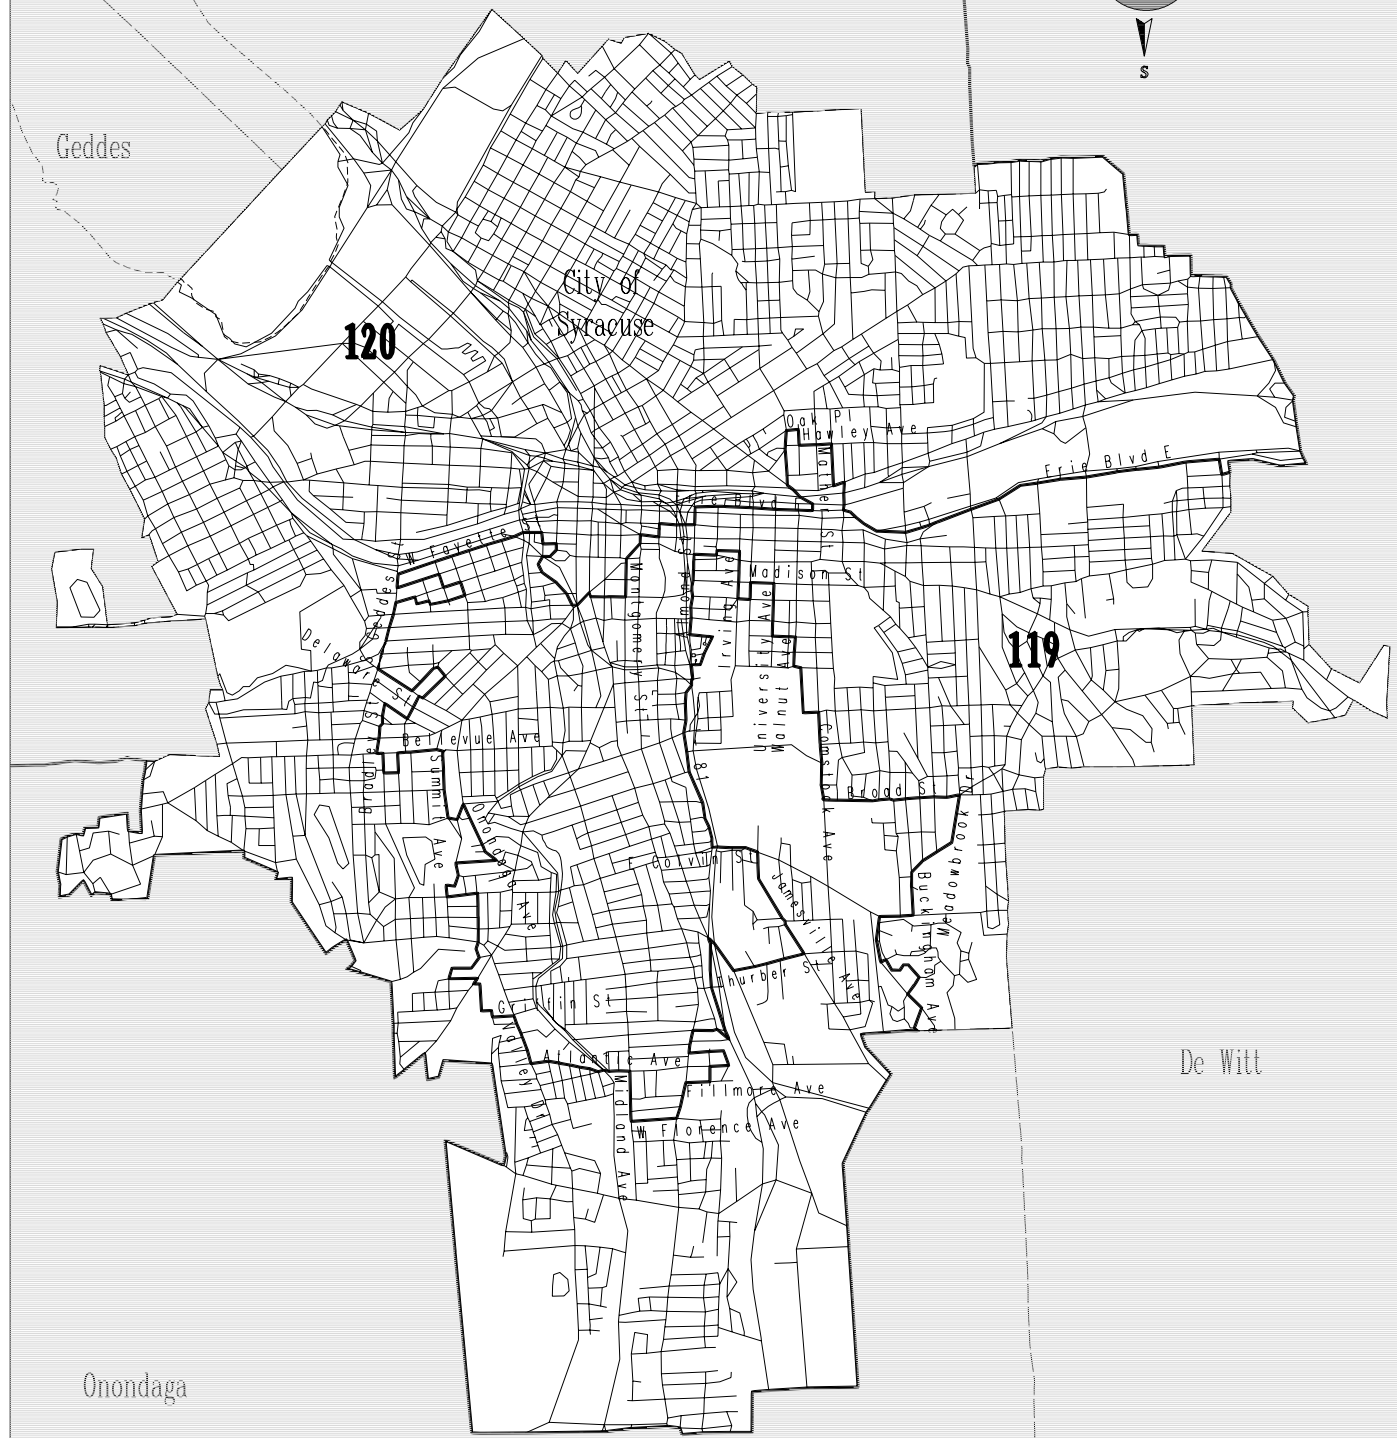

Assembly District 119

Onondaga

De Witt

Syracuse City

Onondaga

Onondaga Reservation

LaFayette

Clay Cicero

City of Syracuse Assembly Districts

Salina

Geddes

City of
Syracuse

120

119

De Witt

Onondaga

Onondaga

LaFayette

Onondaga I.R.

=====

DISTRICT No. : 119

Total Population : 115,479
 Deviation : -4,457
Dev. Percentage : -3.72

| | : NHwhite : | NHblack : | Hispanic: | NHameri : | NHasian : | NHother : |
|-----------|-------------|-----------|-----------|-----------|-----------|-----------|
| Total | : 79,135: | 28,876: | 3,348: | 1,108: | 2,743: | 269: |
| Total % | : 68.53: | 25.01: | 2.90: | 0.96: | 2.38: | 0.23: |
| Total18+ | : 63,608: | 17,651: | 2,071: | 664: | 2,105: | 73: |
| Total18+% | : 73.82: | 20.48: | 2.40: | 0.77: | 2.44: | 0.08: |
