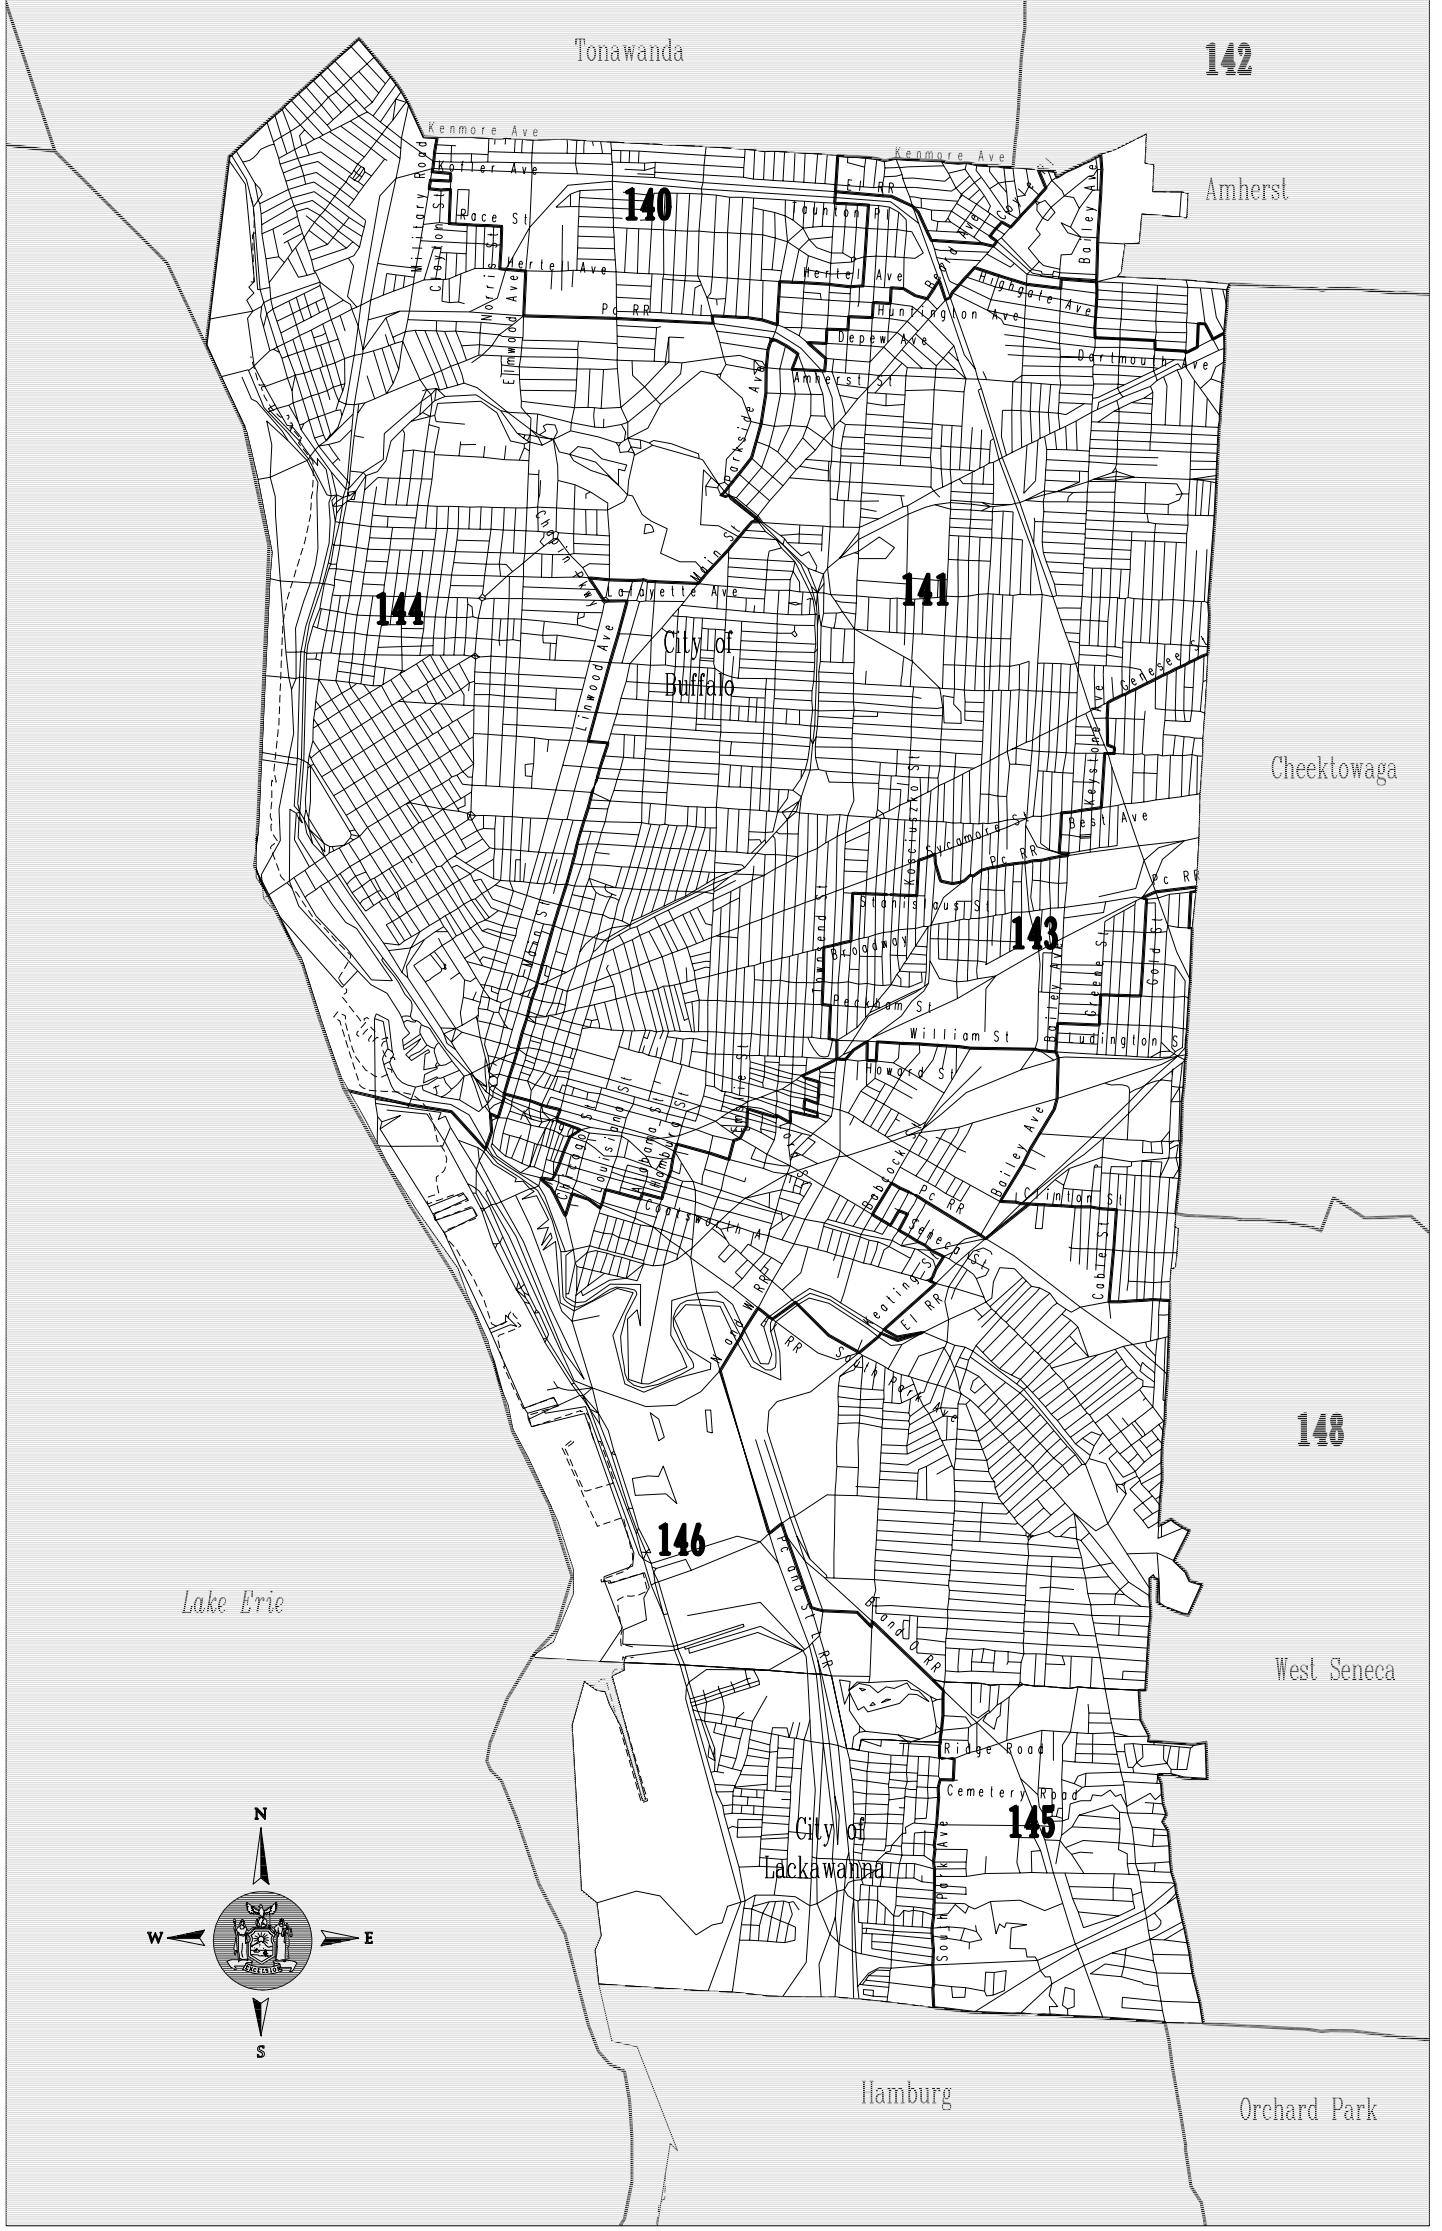

Assembly District 140

Tonawanda City

Tonawanda

Lake Erie

Buffalo City

Erie

Cities of Buffalo and Lackawanna Assembly Districts

=====

DISTRICT No. : 140

Total Population : 119,681
 Deviation : -255
Dev. Percentage : -0.21

	: NHwhite :	NHblack :	Hispanic:	NHameri :	NHasian :	NHother :
Total	: 115,891:	1,394:	1,099:	311:	944:	42:
Total %	: 96.83:	1.16:	0.92:	0.26:	0.79:	0.04:
Total18+	: 91,573:	1,074:	743:	219:	675:	12:
Total18+%	: 97.11:	1.14:	0.79:	0.23:	0.72:	0.01:
