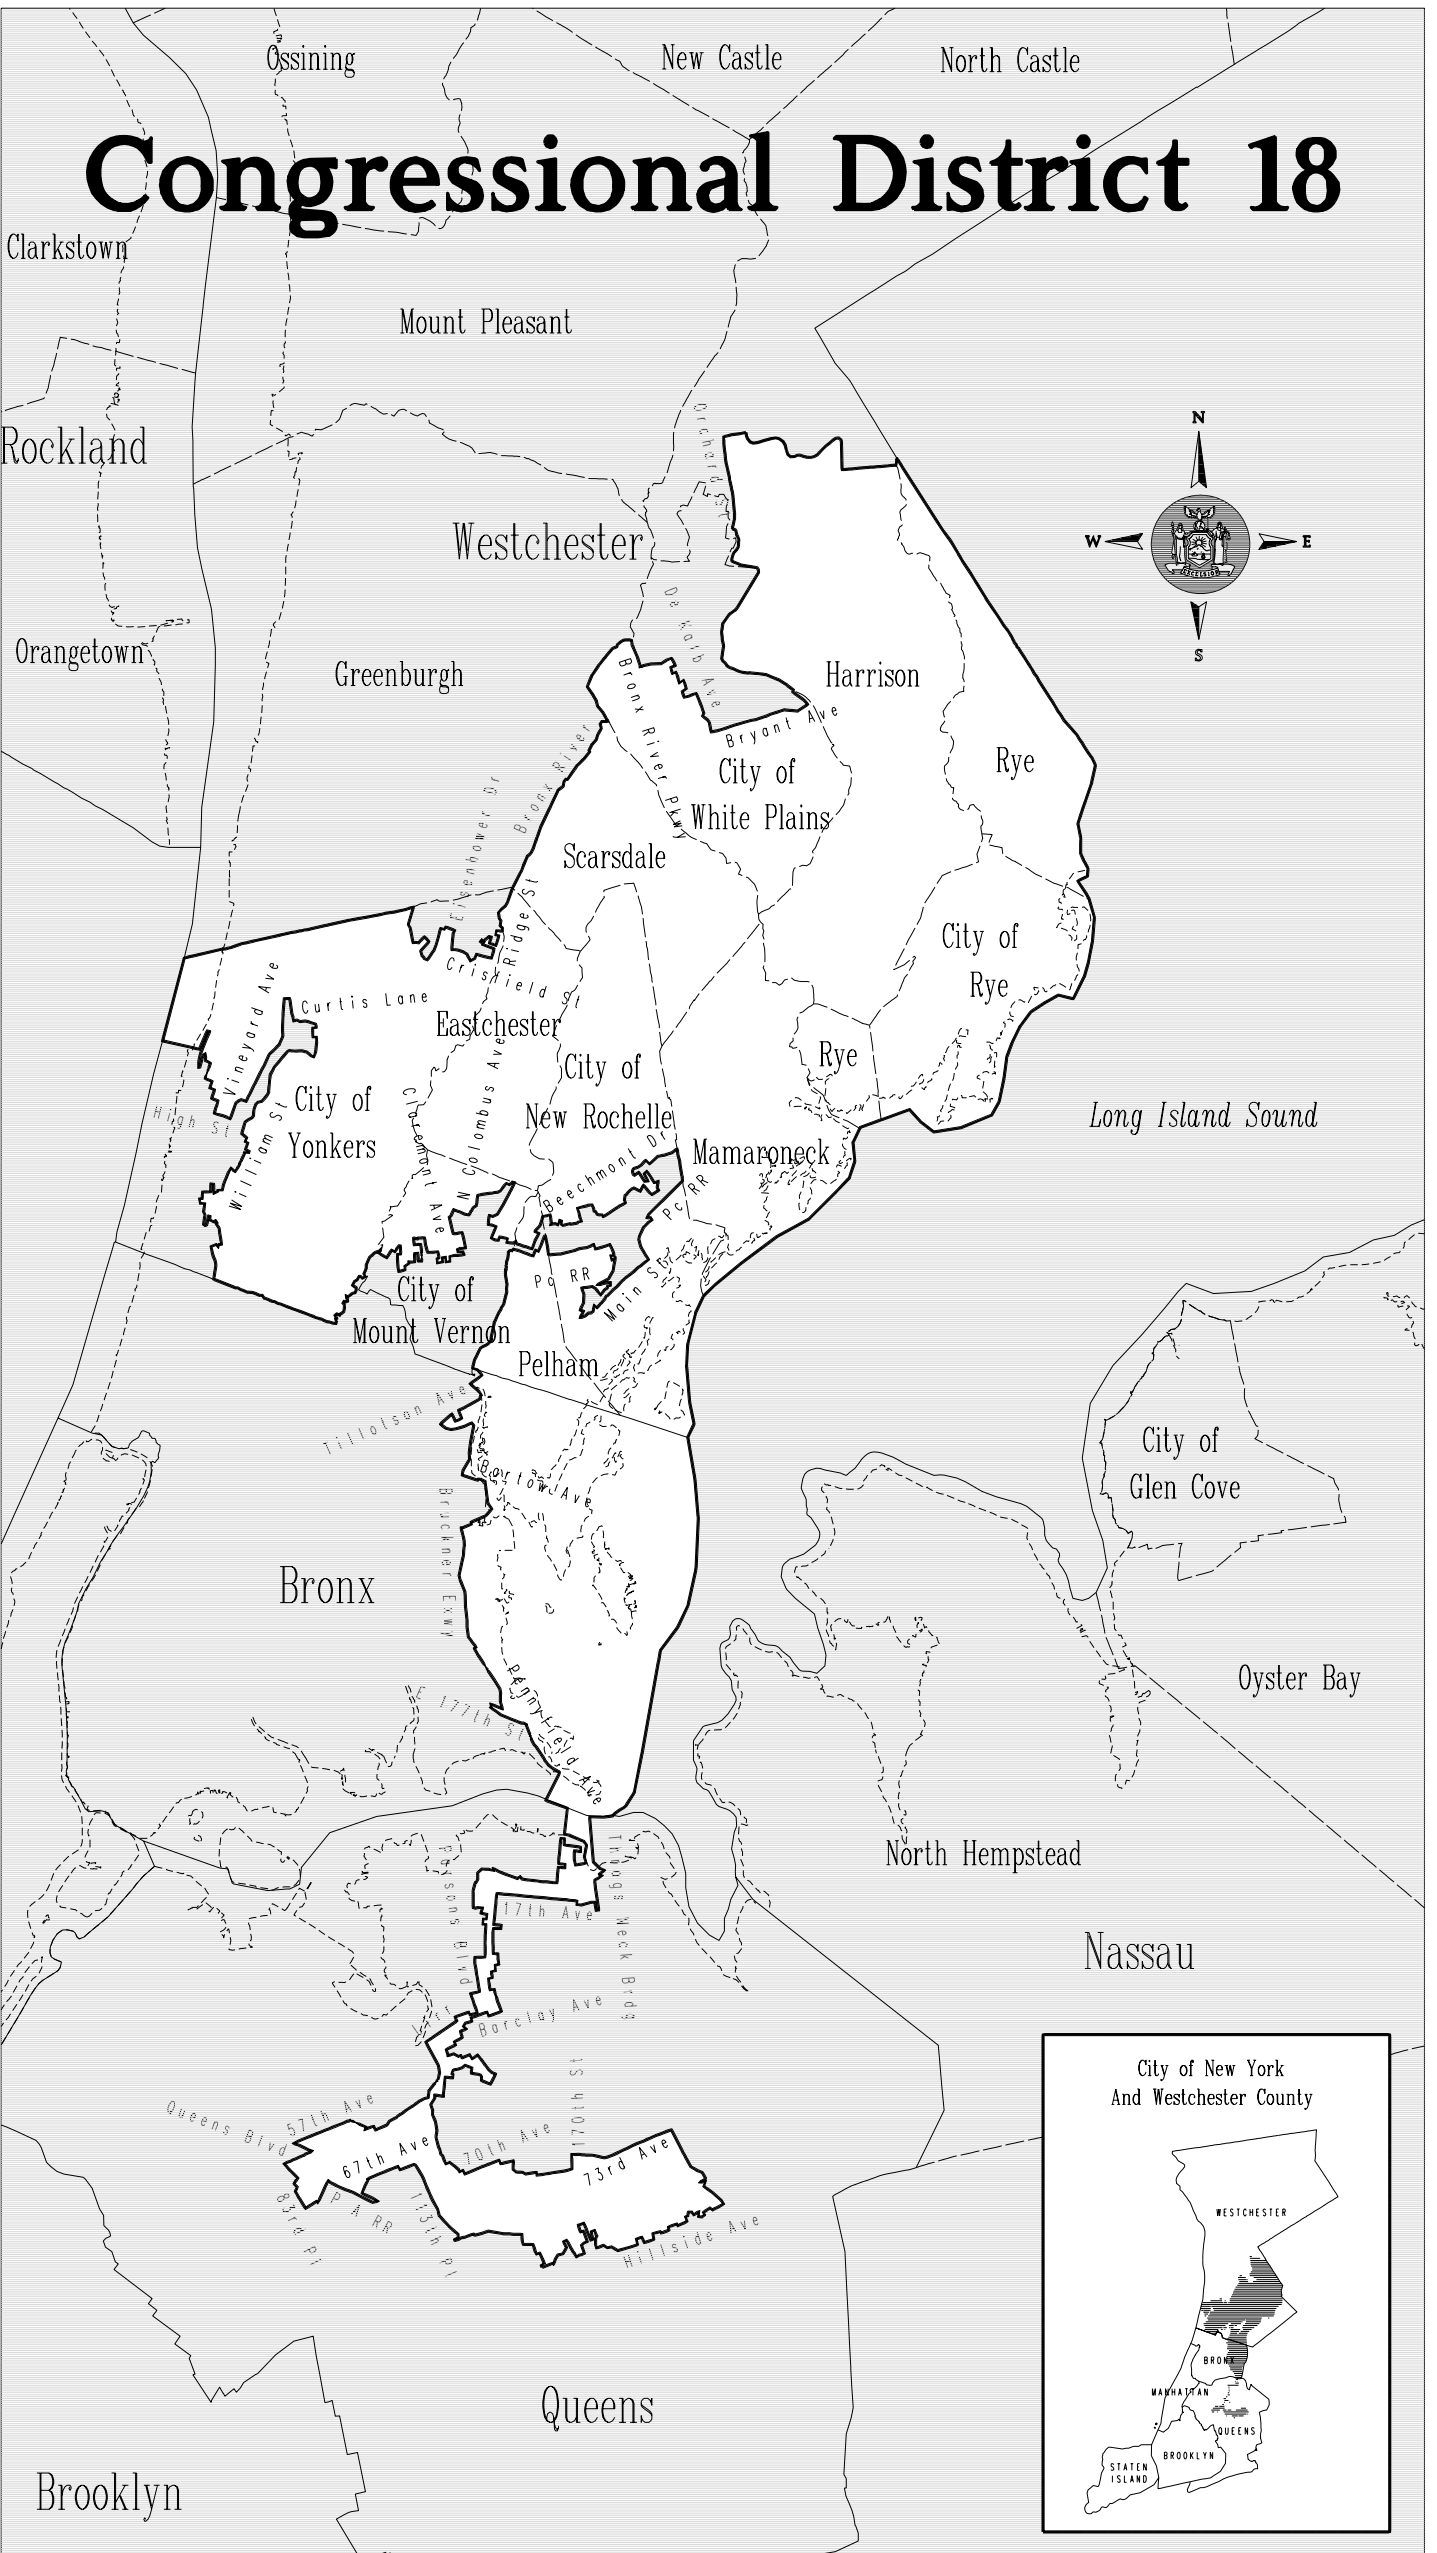

Congressional District 18

=====

DISTRICT No. : 18

Total Population : 580,337
 Deviation : 0
Dev. Percentage : 0.00

	: NHwhite :	NHblack :	Hispanic:	NHameri :	NHasian :	NHother :
Total	: 432,019:	40,441:	60,202:	620:	46,188:	867:
Total %	: 74.44:	6.97:	10.37:	0.11:	7.96:	0.15:
Total18+	: 356,606:	30,608:	45,164:	481:	34,011:	511:
Total18+%	: 76.30:	6.55:	9.66:	0.10:	7.28:	0.11:
