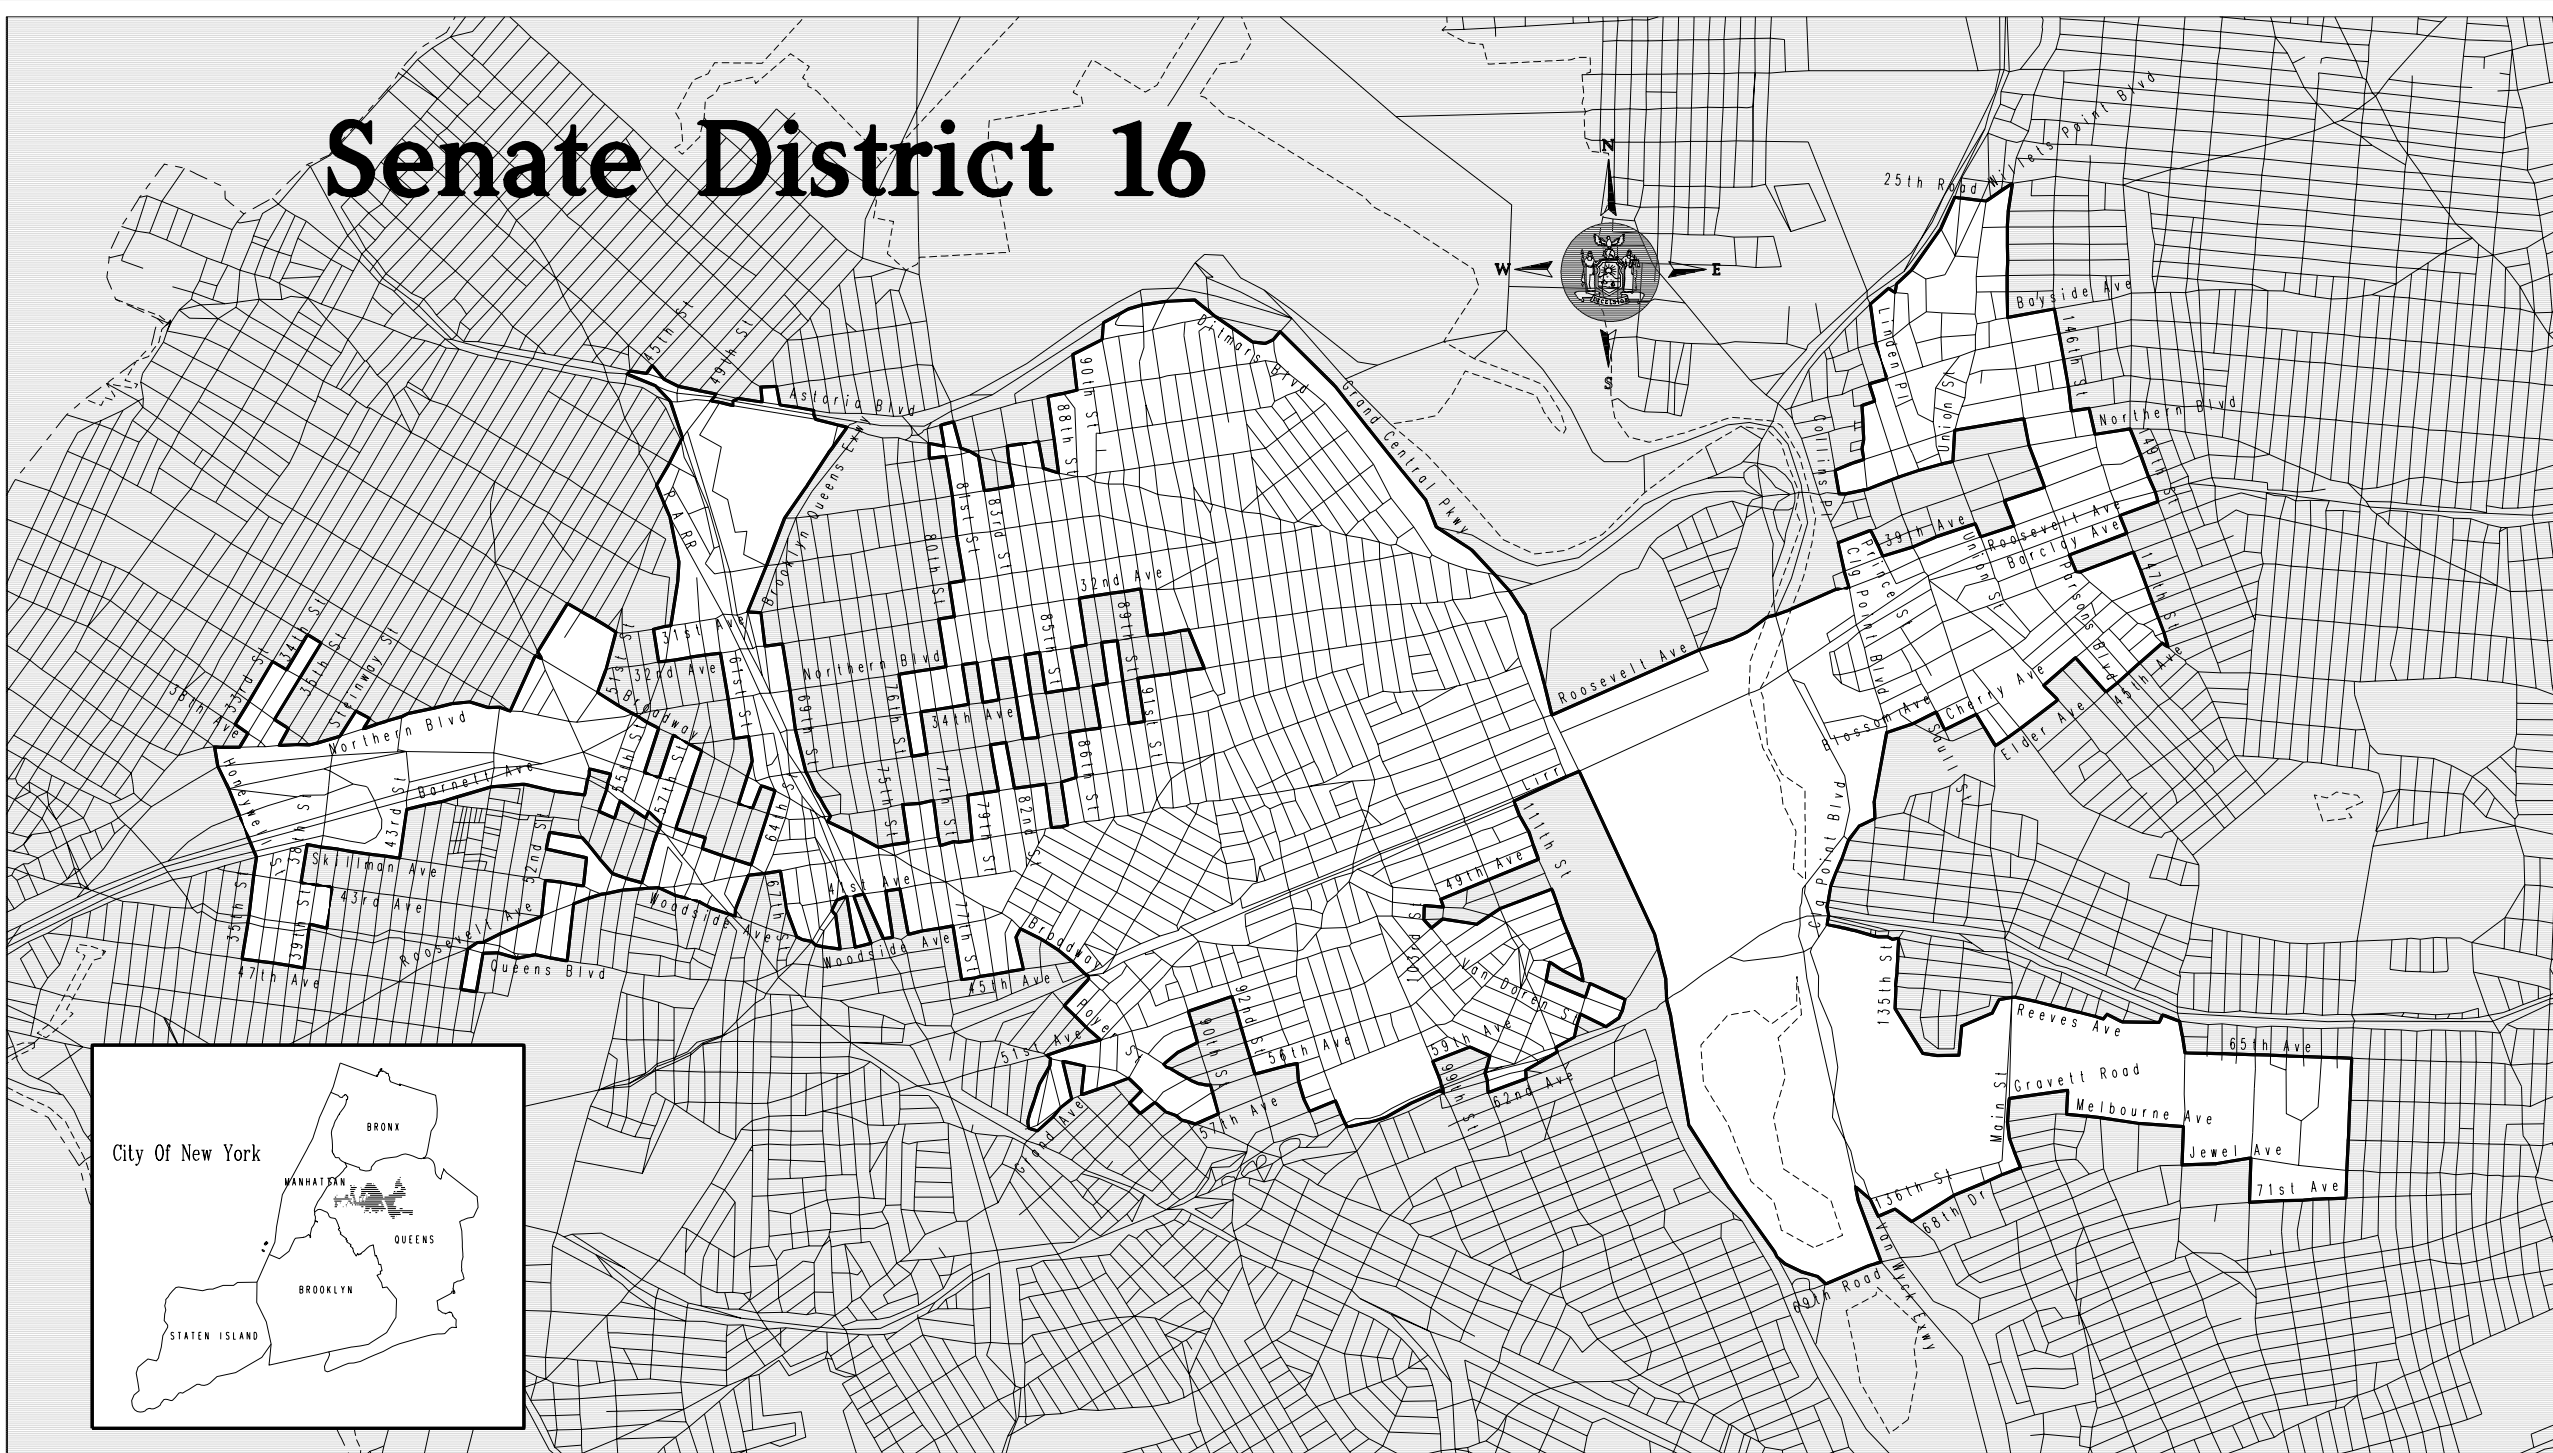

# Senate District 16

=====

DISTRICT      No. : 16

Total Population : 297,318  
    Deviation : 2,393  
Dev. Percentage : 0.81

-----

	: NHwhite :	NHblack :	Hispanic:	NHameri :	NHasian :	NHother :
Total	: 62,097:	40,315:	124,543:	771:	67,915:	1,677:
Total %	: 20.89:	13.56:	41.89:	0.26:	22.84:	0.56:
Total18+	: 53,079:	30,611:	92,609:	561:	53,000:	855:
Total18+%	: 23.01:	13.27:	40.14:	0.24:	22.97:	0.37: