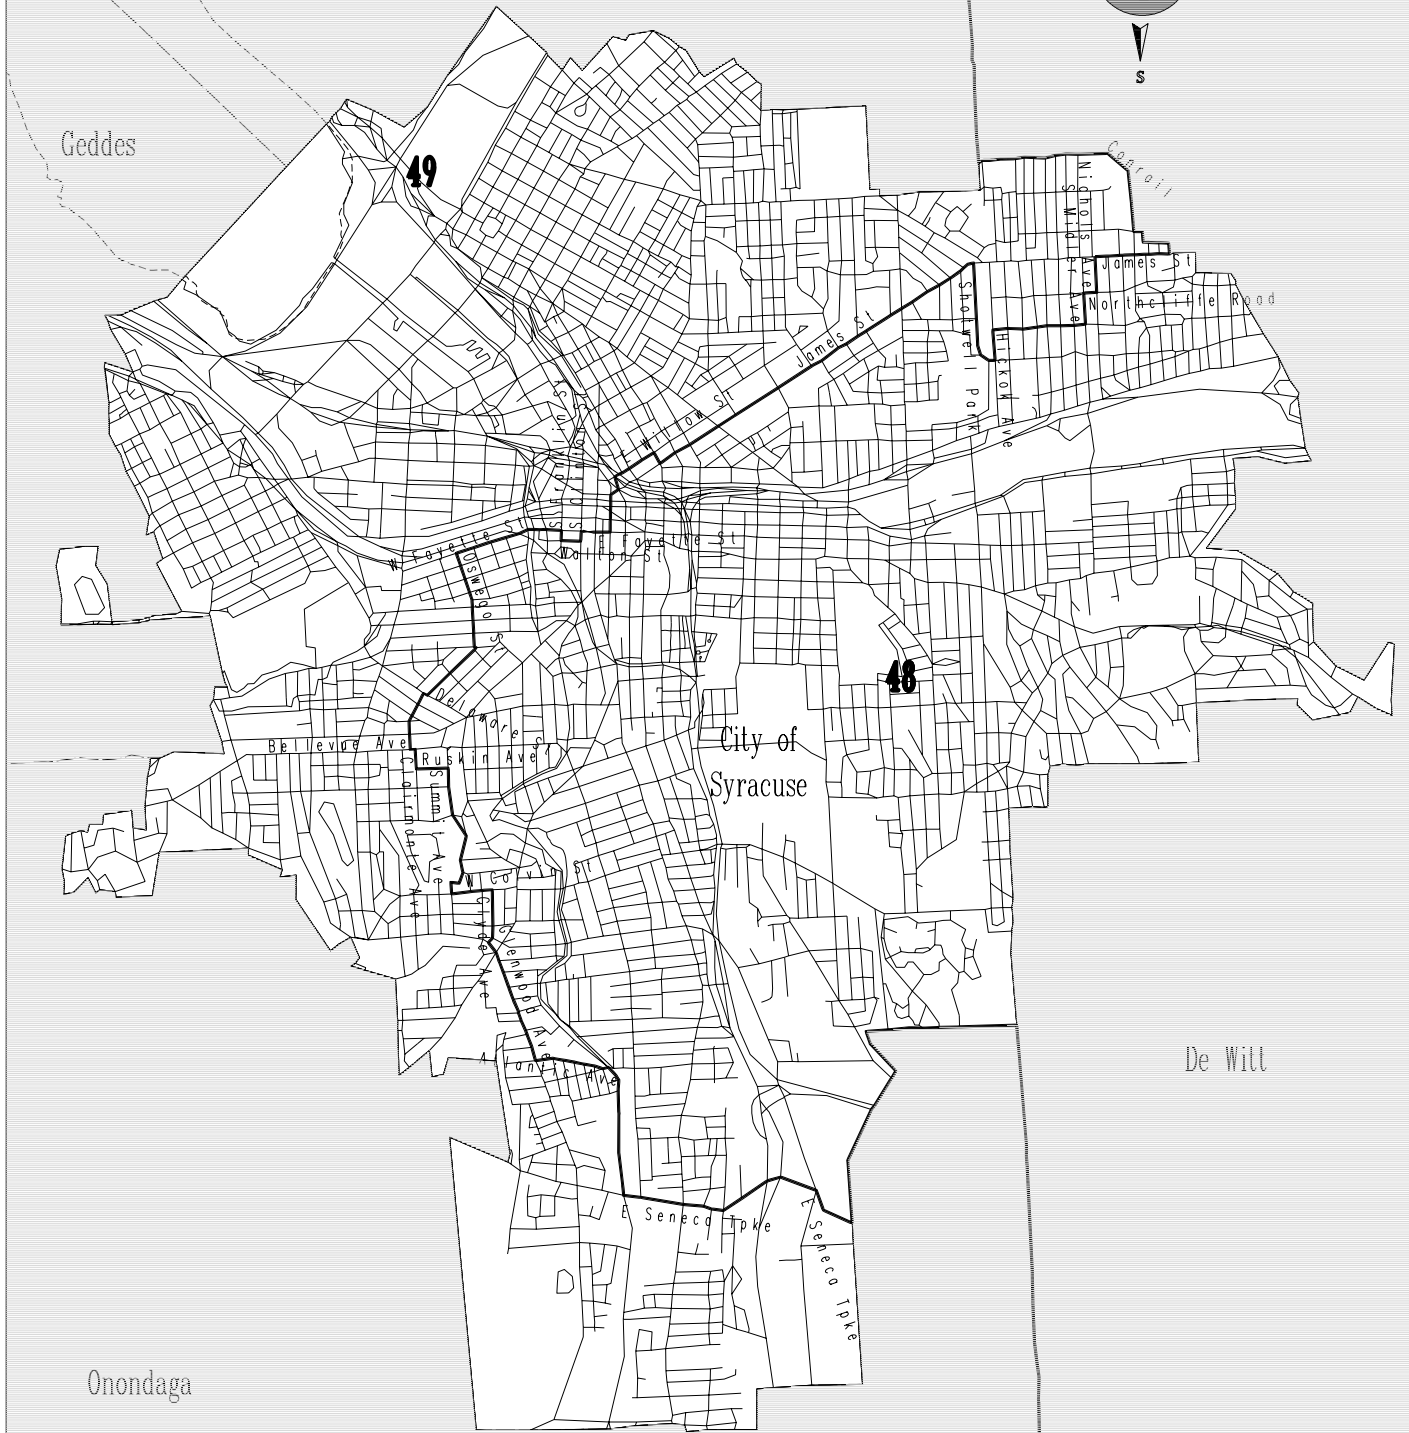

Senate District 48

Clay

Cicero

City of Syracuse Senate Districts

Salina

Ceddes

49

48

City of
Syracuse

De Witt

Onondaga

Onondaga

LaFayette

Onondaga I.R.

=====

DISTRICT No. : 48

Total Population : 294,002
 Deviation : -923
Dev. Percentage : -0.31

	NHwhite	NHblack	Hispanic	NHameri	NHasian	NHother
Total	246,584	34,755	5,912	1,551	4,852	348
Total %	83.87	11.82	2.01	0.53	1.65	0.12
Total18+	191,413	22,381	4,169	1,032	3,661	120
Total18+%	85.92	10.05	1.87	0.46	1.64	0.05
