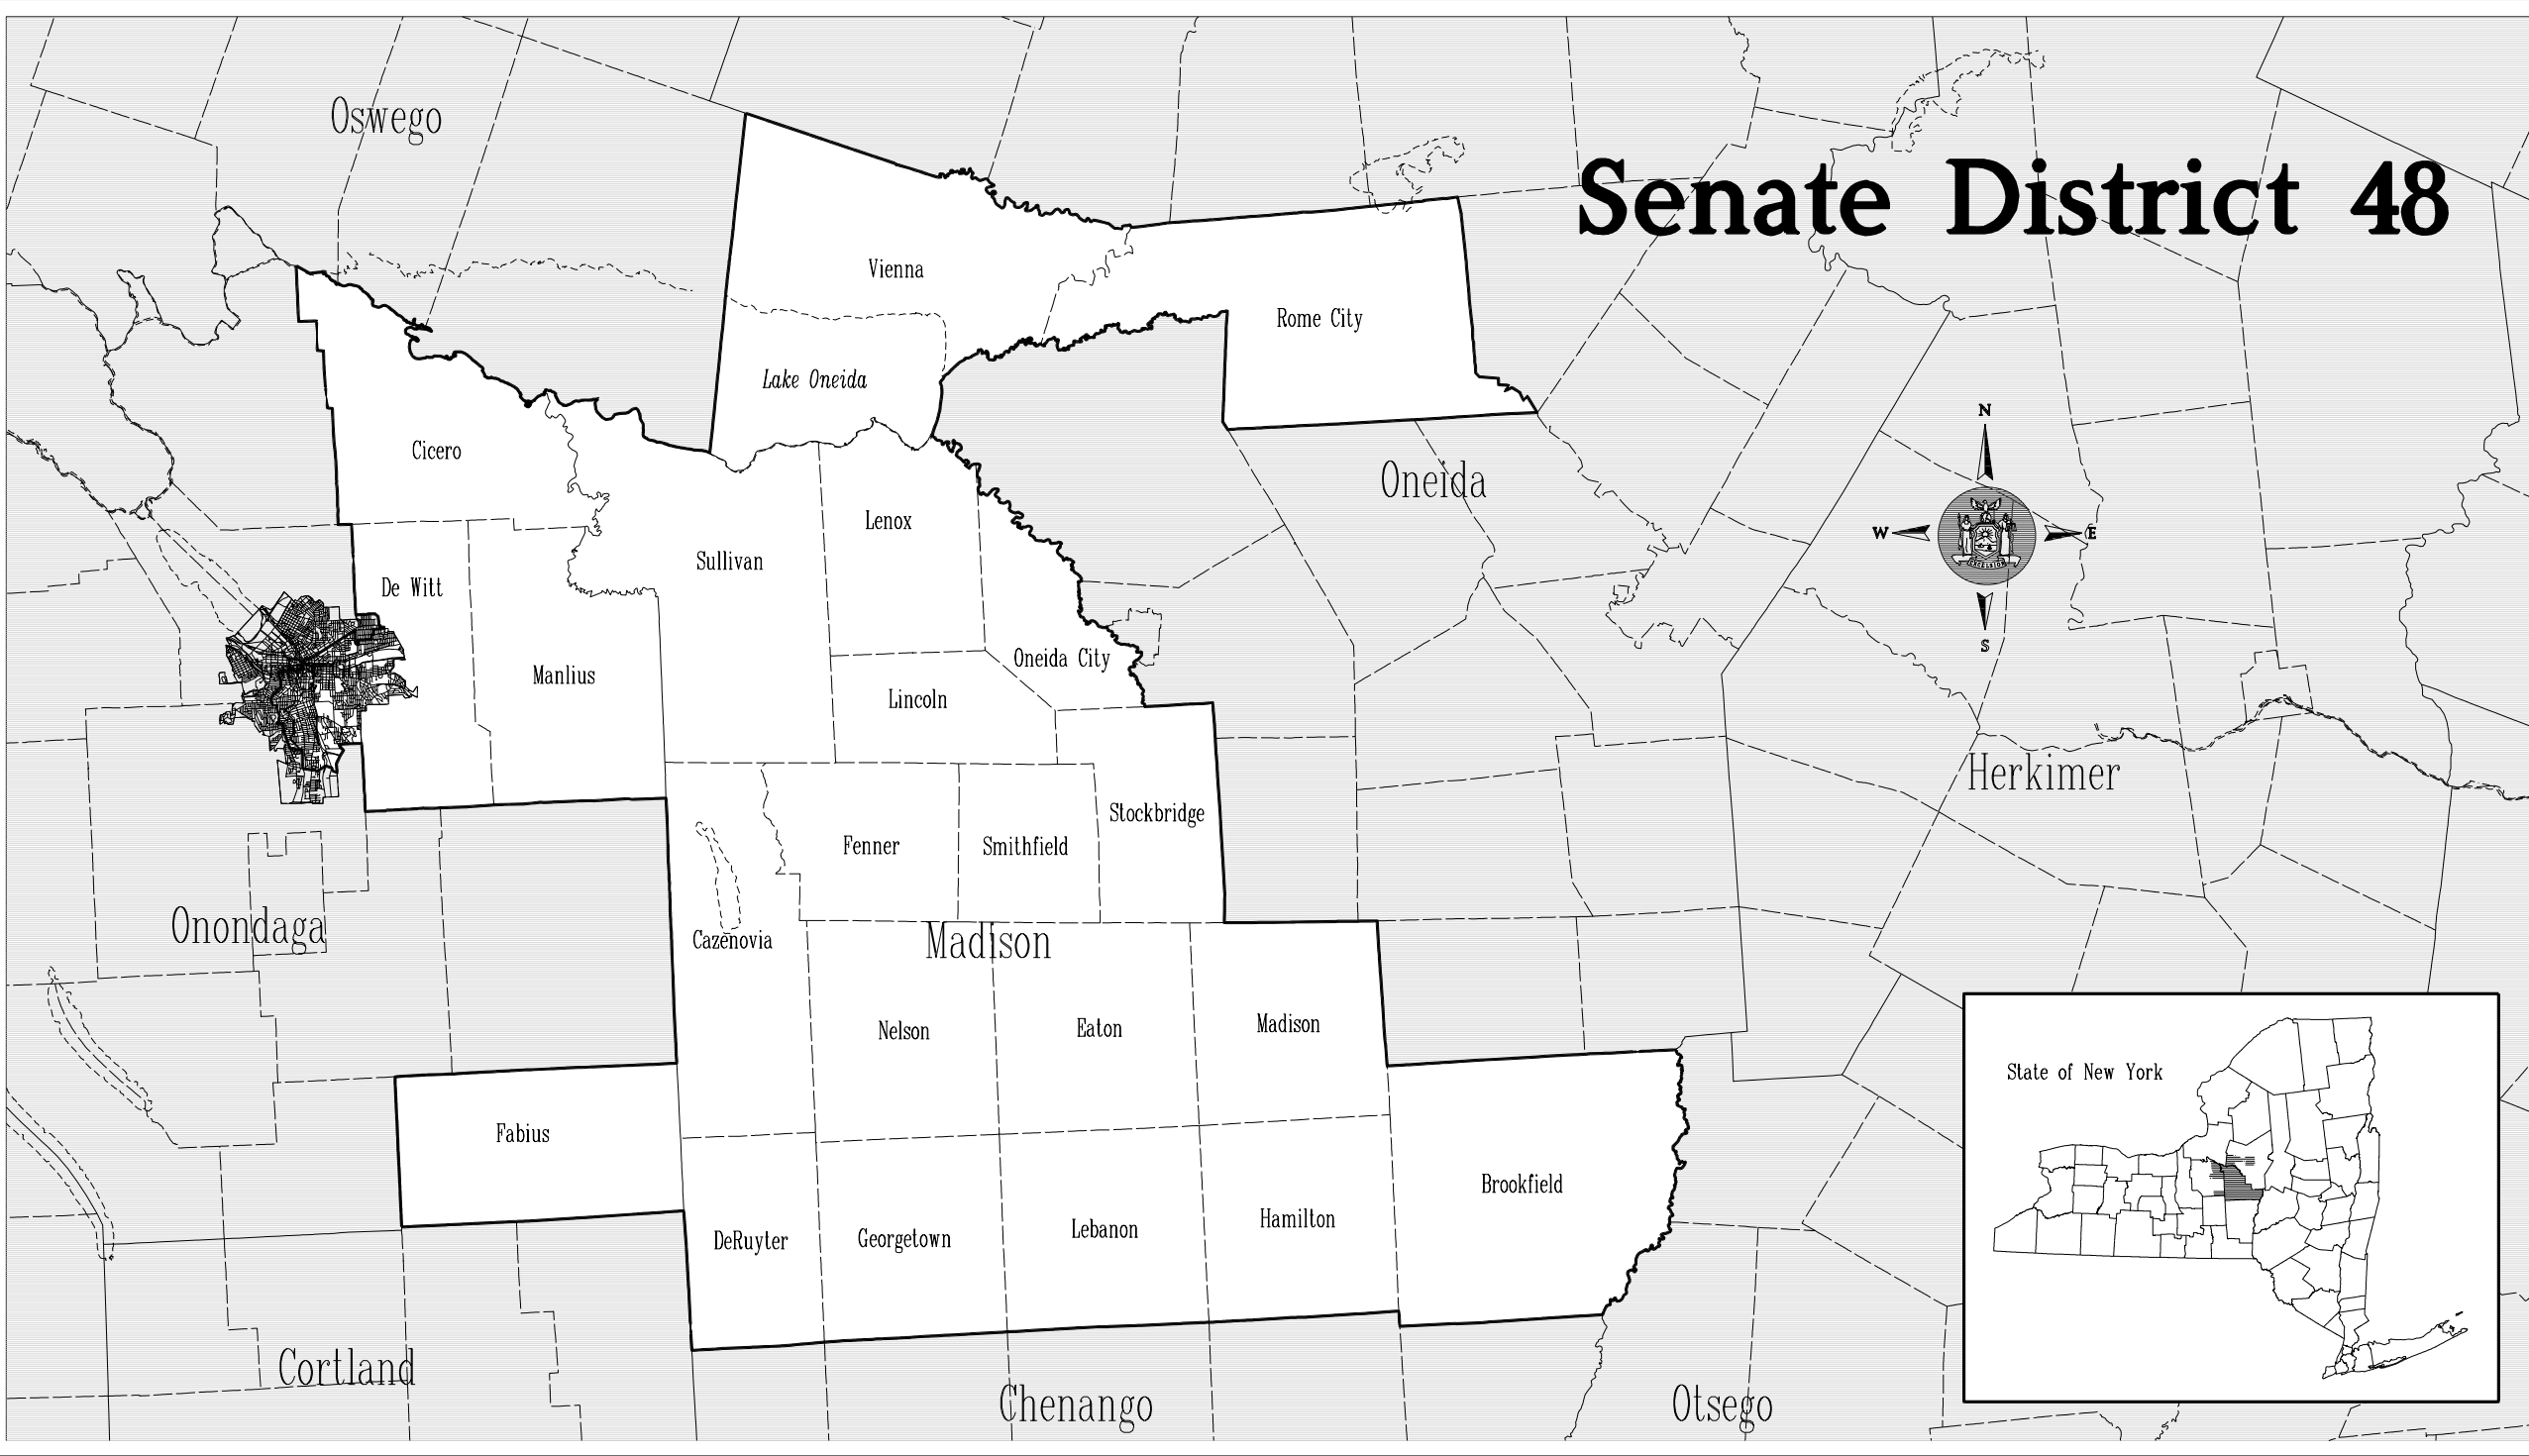

Senate District 48

Clay

Cicero

City of Syracuse Senate Districts

Salina

Ceddes

49

48

City of
Syracuse

De Witt

Onondaga

Onondaga

LaFayette

Onondaga I.R.

=====

DISTRICT No. : 48

Total Population : 294,002
 Deviation : -923
Dev. Percentage : -0.31

	NHwhite	NHblack	Hispanic	NHameri	NHasian	NHother
Total	246,584	34,755	5,912	1,551	4,852	348
Total %	83.87	11.82	2.01	0.53	1.65	0.12
Total18+	191,413	22,381	4,169	1,032	3,661	120
Total18+%	85.92	10.05	1.87	0.46	1.64	0.05
