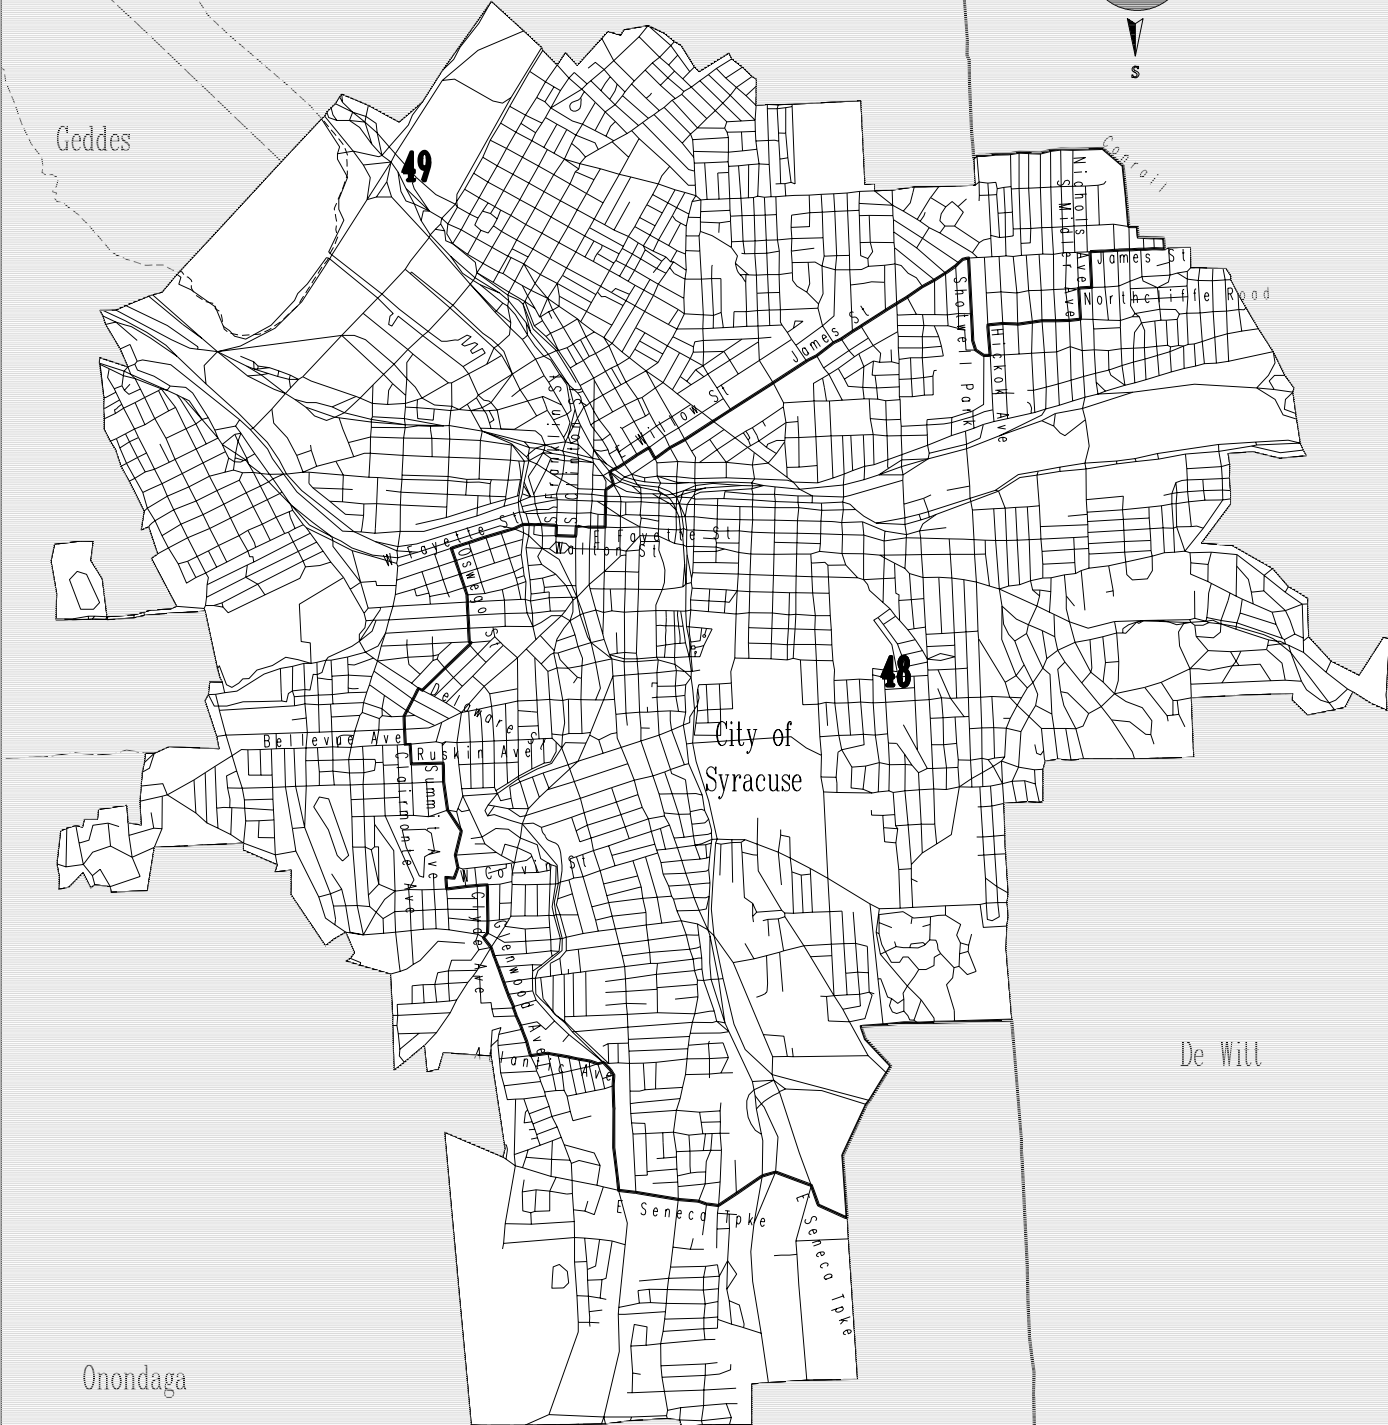

Senate District 49

Clay

Cicero

City of Syracuse Senate Districts

Salina

Ceddes

49

48

City of Syracuse

De Witt

Onondaga

Onondaga

LaFayette

Onondaga I.R.

=====

DISTRICT No. : 49

Total Population : 294,005
 Deviation : -920
Dev. Percentage : -0.31

	: NHwhite :	NHblack :	Hispanic:	NHameri :	NHasian :	NHother :
Total	: 279,414:	6,011:	3,601:	1,979:	2,807:	193:
Total %	: 95.04:	2.04:	1.22:	0.67:	0.95:	0.07:
Total18+	: 211,277:	3,832:	2,250:	1,228:	1,750:	52:
Total18+%	: 95.87:	1.74:	1.02:	0.56:	0.79:	0.02:
