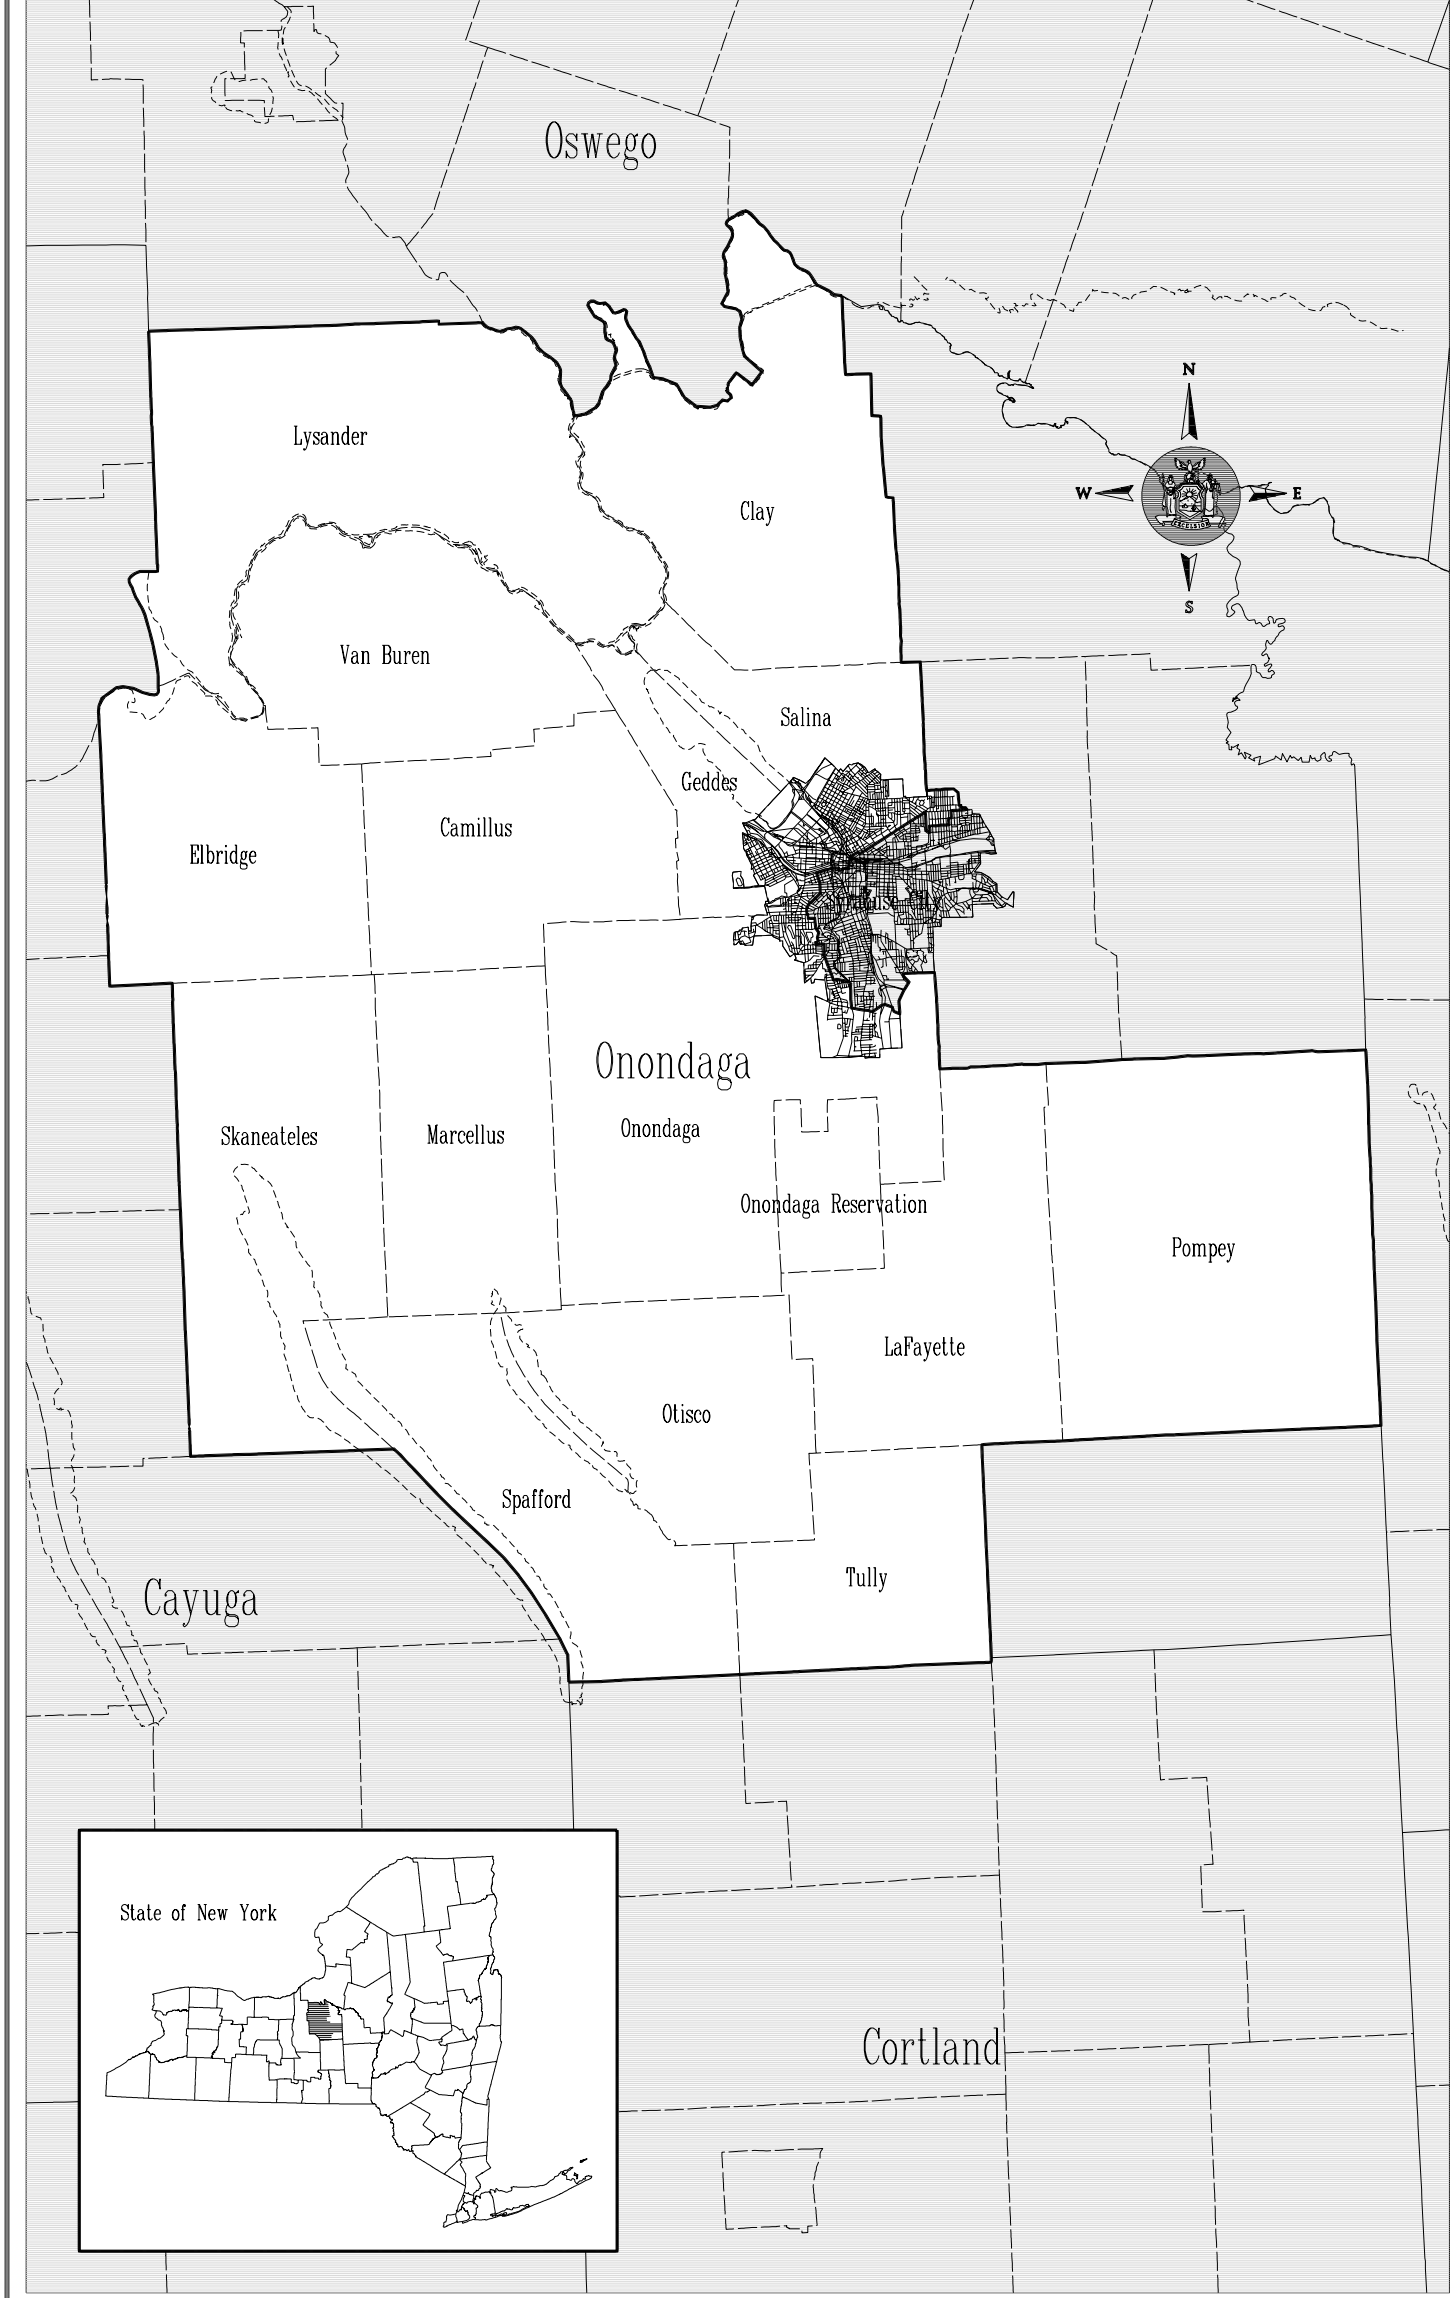

Senate District 49

Clay

Cicero

City of Syracuse Senate Districts

Salina

Ceddes

49

48

City of Syracuse

De Witt

Onondaga

Onondaga

LaFayette

Onondaga I.R.

=====

DISTRICT No. : 49

Total Population : 294,005
 Deviation : -920
Dev. Percentage : -0.31

	: NHwhite :	NHblack :	Hispanic:	NHameri :	NHasian :	NHother :
Total	: 279,414:	6,011:	3,601:	1,979:	2,807:	193:
Total %	: 95.04:	2.04:	1.22:	0.67:	0.95:	0.07:
Total18+	: 211,277:	3,832:	2,250:	1,228:	1,750:	52:
Total18+%	: 95.87:	1.74:	1.02:	0.56:	0.79:	0.02:
