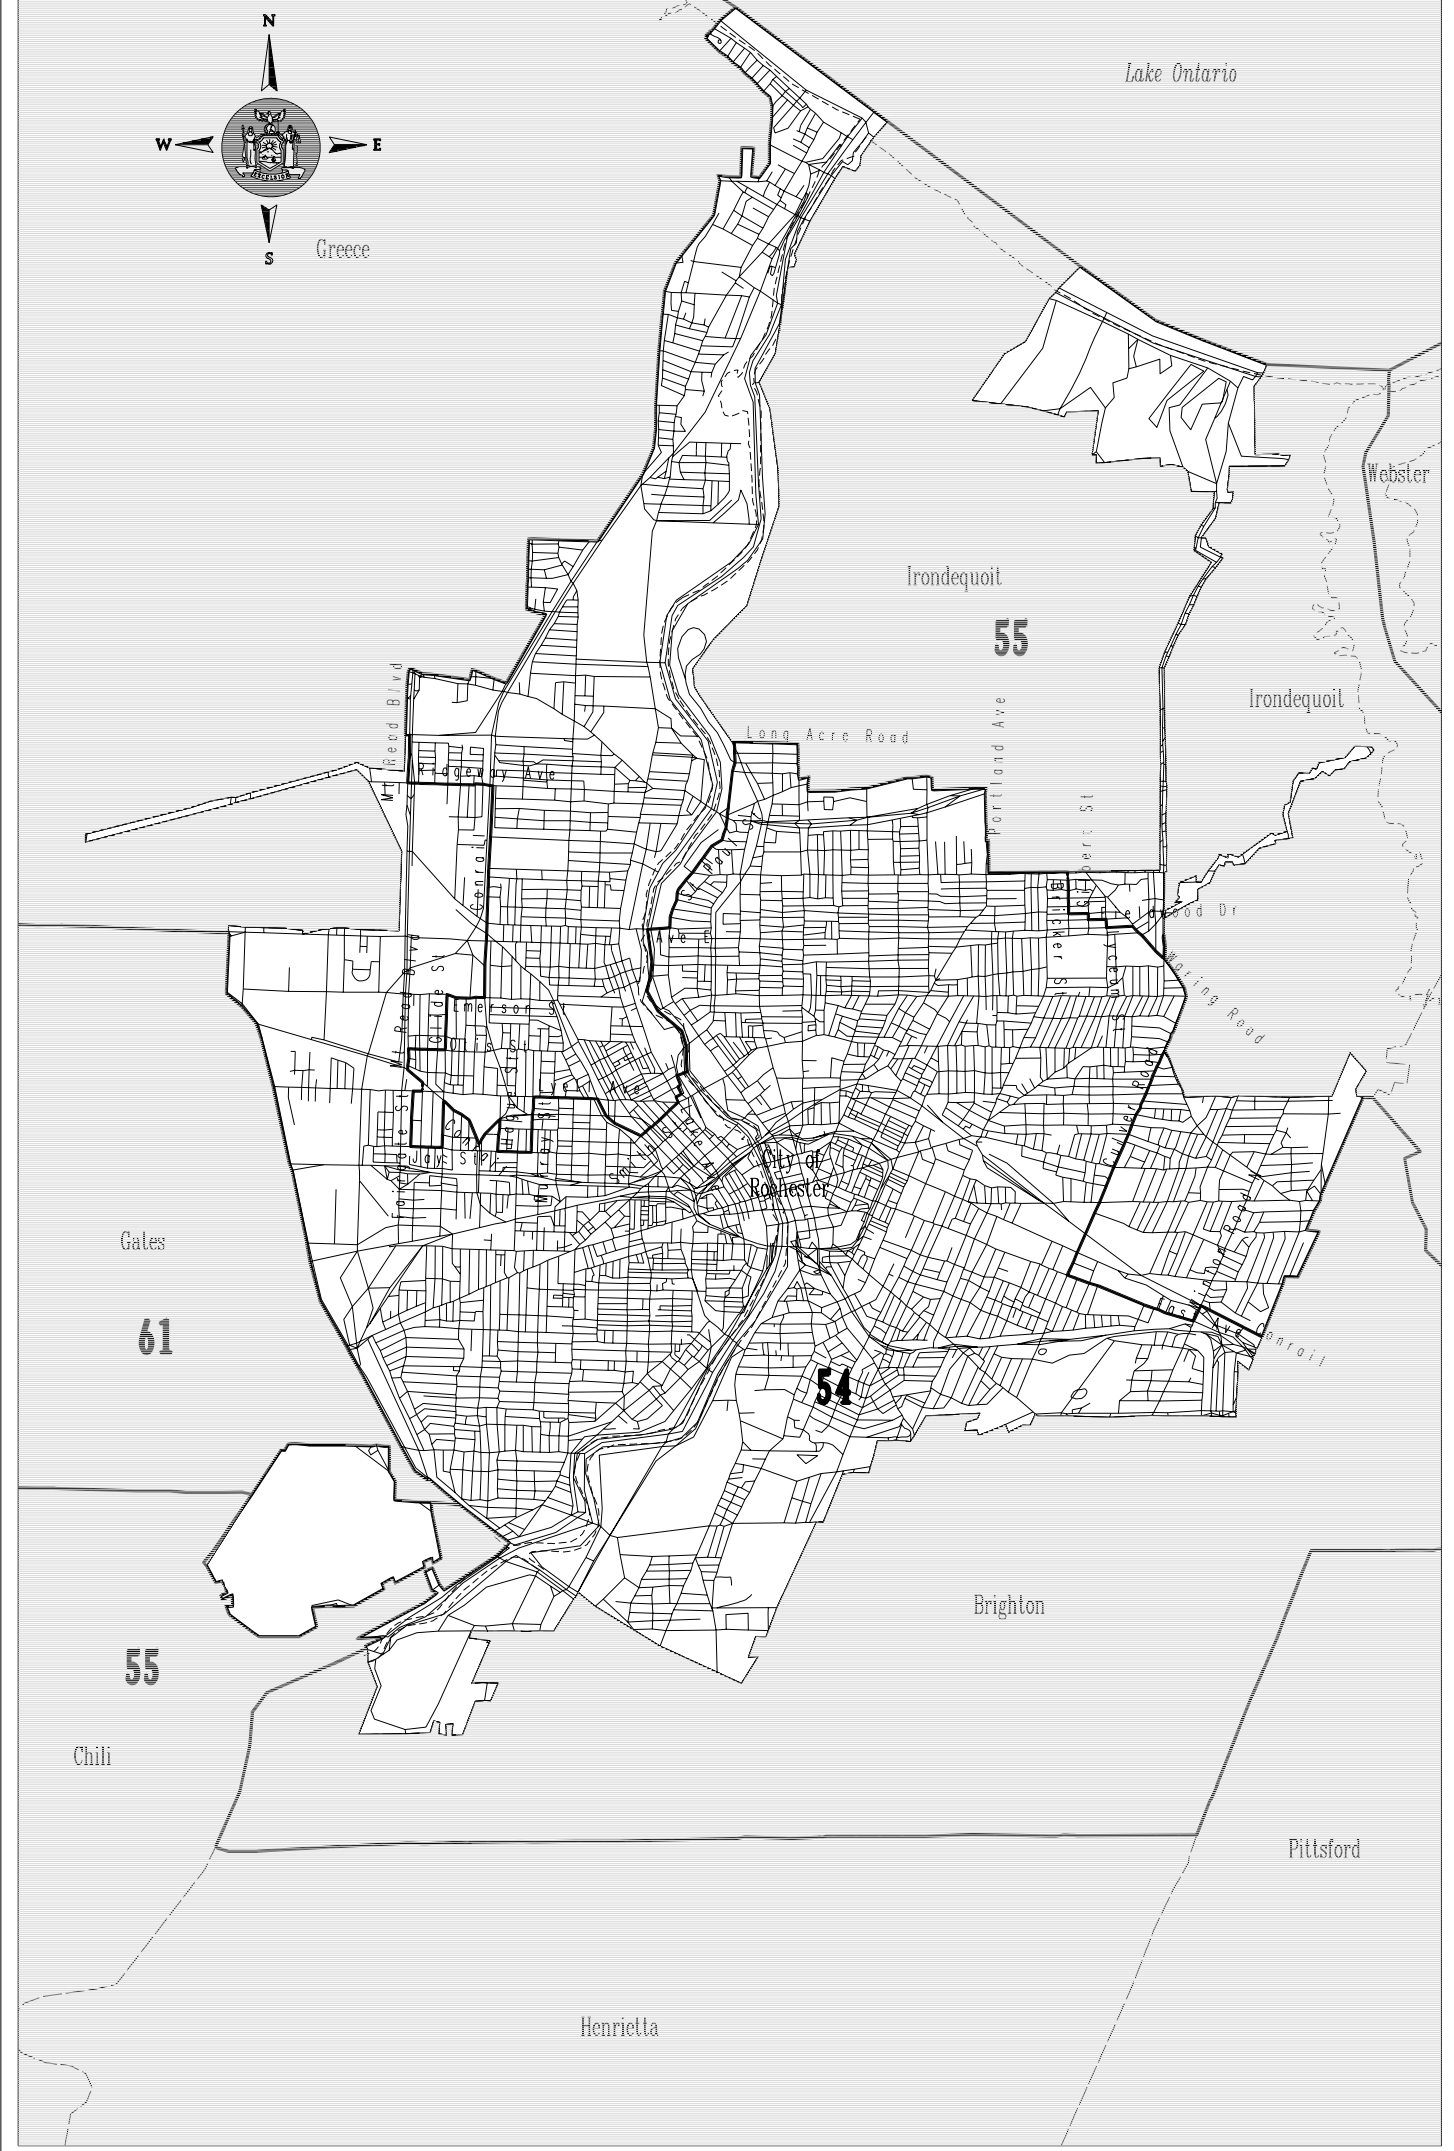

Senate District 54

City of Rochester Senate Districts

=====

DISTRICT No. : 54

Total Population : 294,973
 Deviation : 48
Dev. Percentage : 0.02

	: NHwhite :	NHblack :	Hispanic:	NHameri :	NHasian :	NHother :
Total	: 199,601:	69,164:	19,210:	931:	5,714:	353:
Total %	: 67.67:	23.45:	6.51:	0.32:	1.94:	0.12:
Total18+	: 161,046:	43,464:	11,410:	666:	4,018:	125:
Total18+%	: 72.96:	19.69:	5.17:	0.30:	1.82:	0.06:
