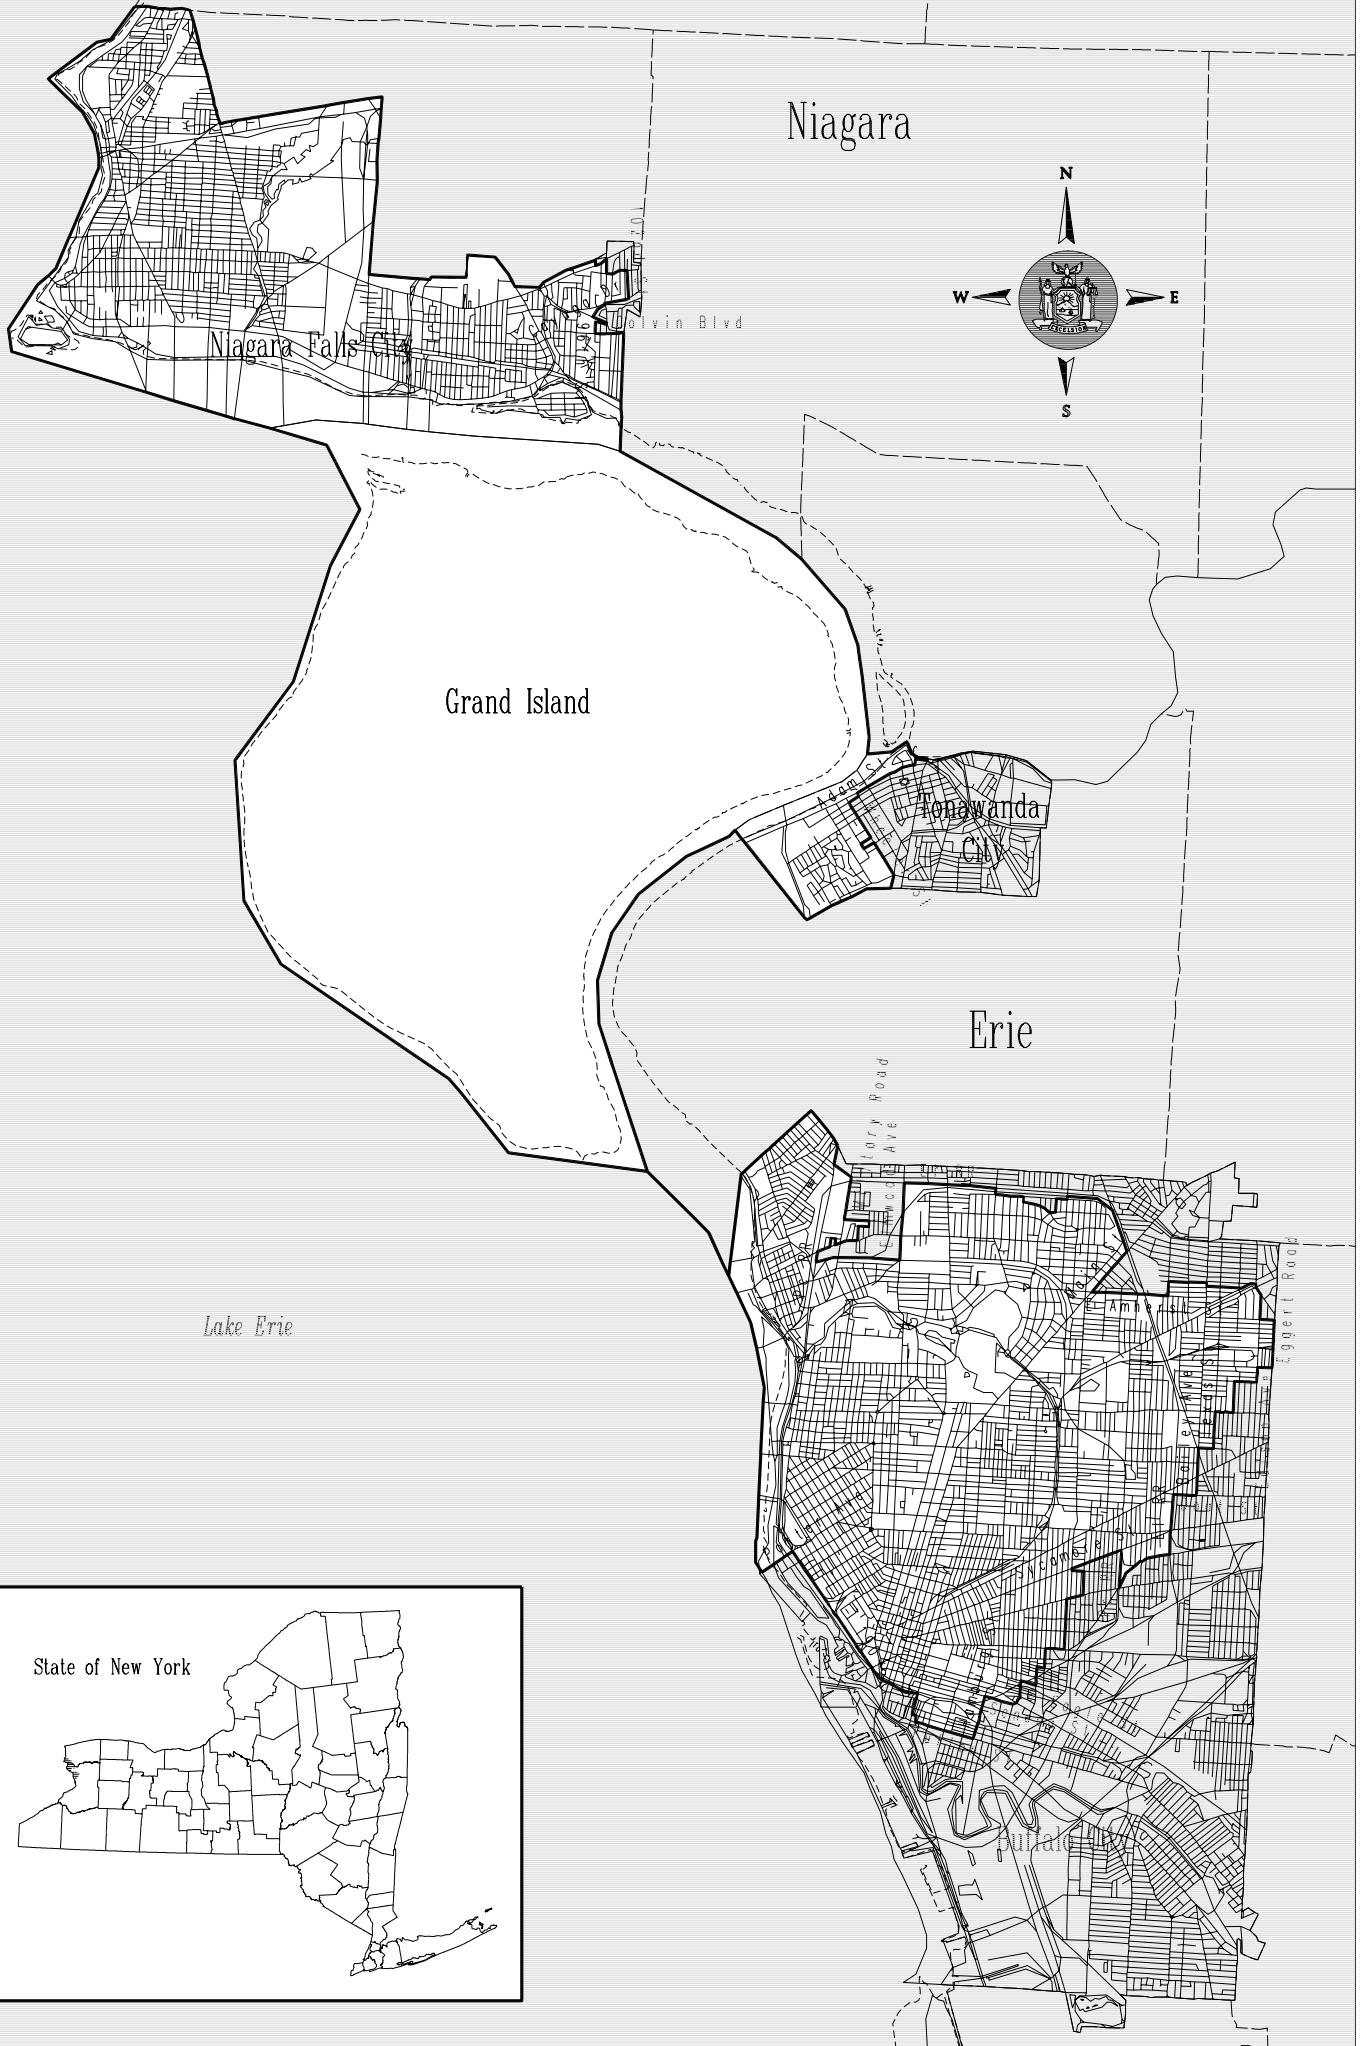

# Senate District 57

# City of Buffalo Senate Districts

60

Tonawanda

Amherst

57

City of Buffalo

Davidson Ave

Langfield Dr

Belton Ave

Delavan Ave

Karns Ave

Cheektowaga

58

City of  
Tonawanda

West Seneca

Lake Erie

# City of Tonawanda Senate Districts

Grand Island

City of  
North Tonawanda

Niagara

**57**

**60**

City of  
Tonawanda

Tonawanda