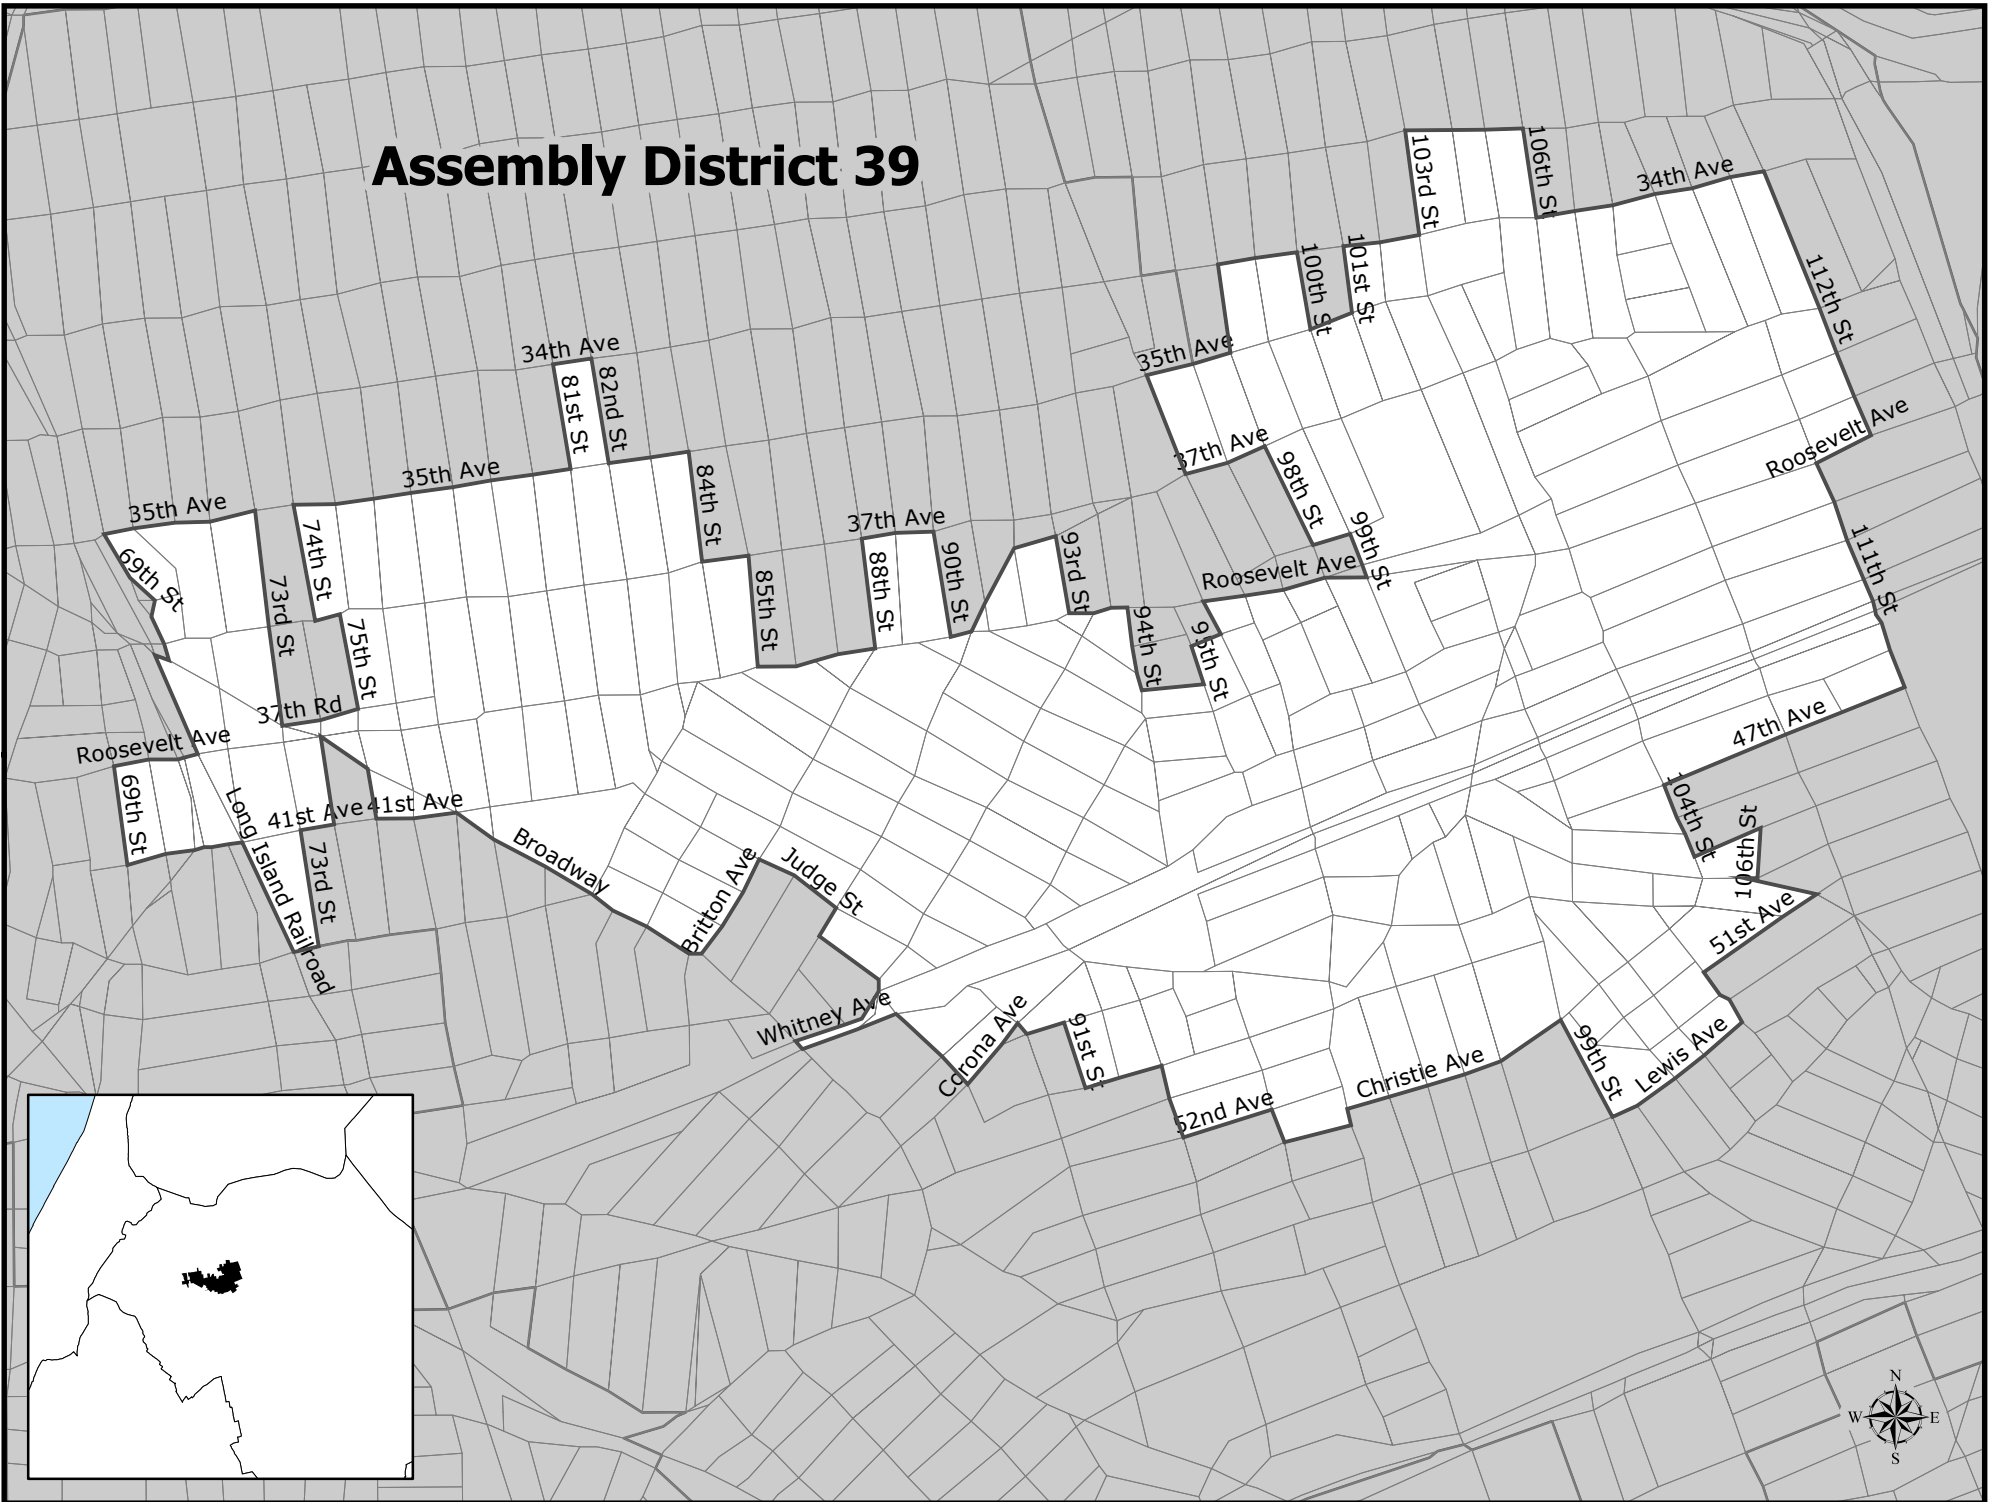

Assembly District 39

Assembly District 39

Total Population : 123,856
Deviation : -2,653
Dev. Percentage : -2.10

	NH White	NH Black	Hispanic	NH Amer Ind	NH Asian	NH Multi	NH Other
Total	11,283	3,745	79,987	303	25,310	2,590	638
Total %	9.11	3.02	64.58	0.24	20.44	2.09	0.52
Total18+	9,459	2,940	59,670	166	20,215	1,920	441
Total18%	9.98	3.10	62.94	0.18	21.32	2.03	0.47