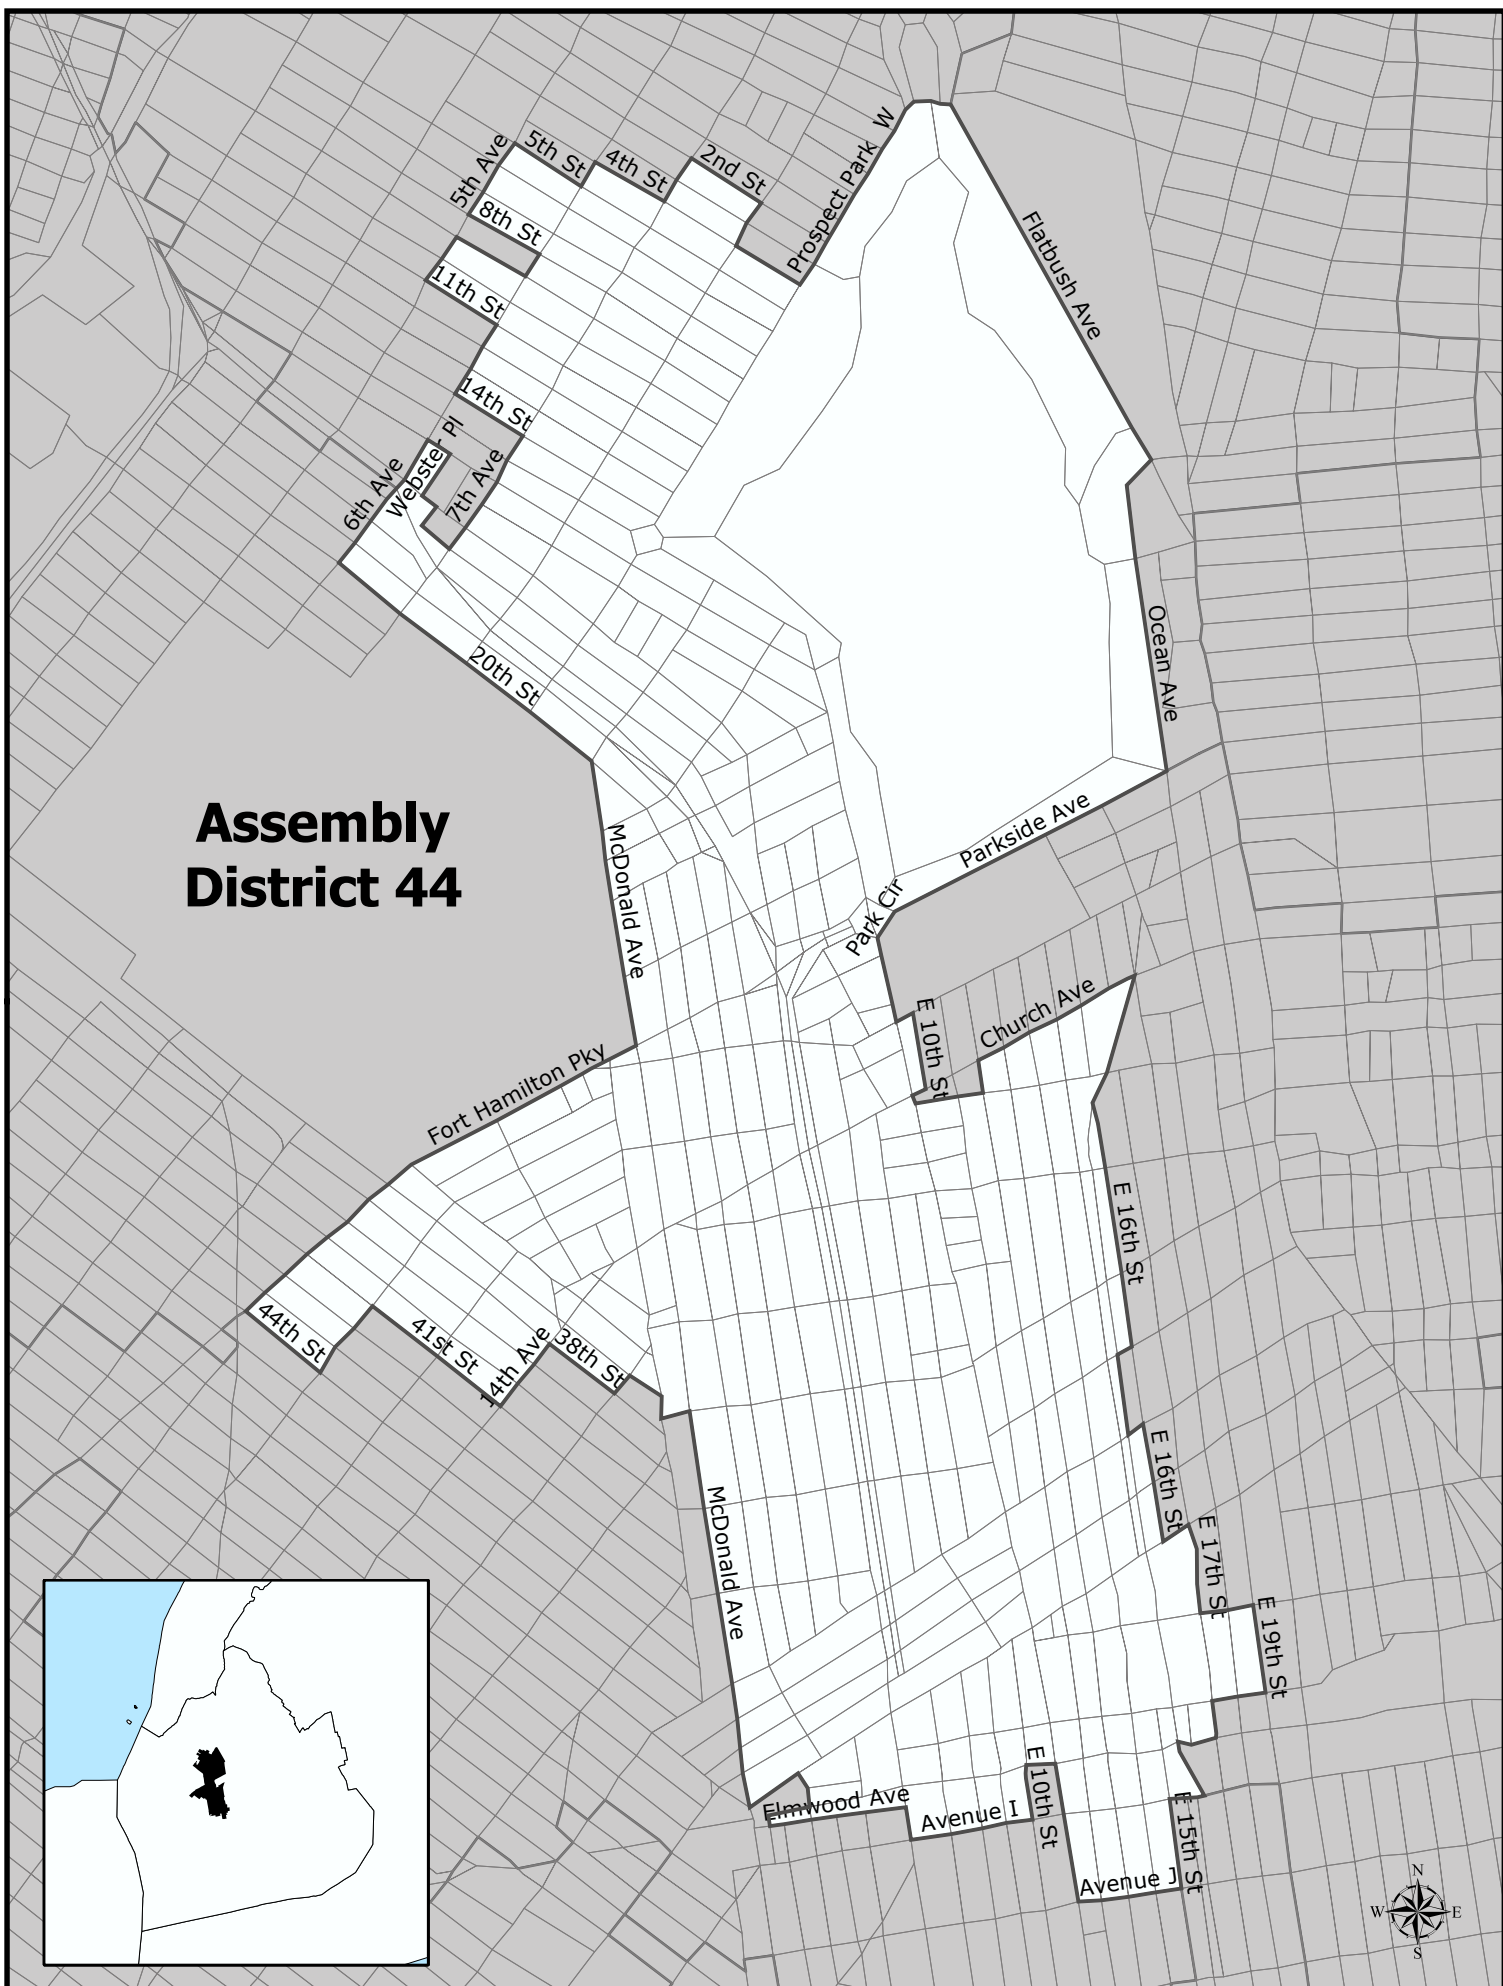

Assembly District 44

Assembly District 44

Total Population : 121,204
Deviation : -5,305
Dev. Percentage : -4.19

	NH White	NH Black	Hispanic	NH Amer Ind	NH Asian	NH Multi	NH Other
Total	64,299	11,393	20,720	236	17,278	5,983	1,295
Total %	53.05	9.40	17.10	0.19	14.26	4.94	1.07
Total18+	51,188	8,457	14,535	141	12,577	4,083	873
Total18%	55.73	9.21	15.82	0.15	13.69	4.45	0.95