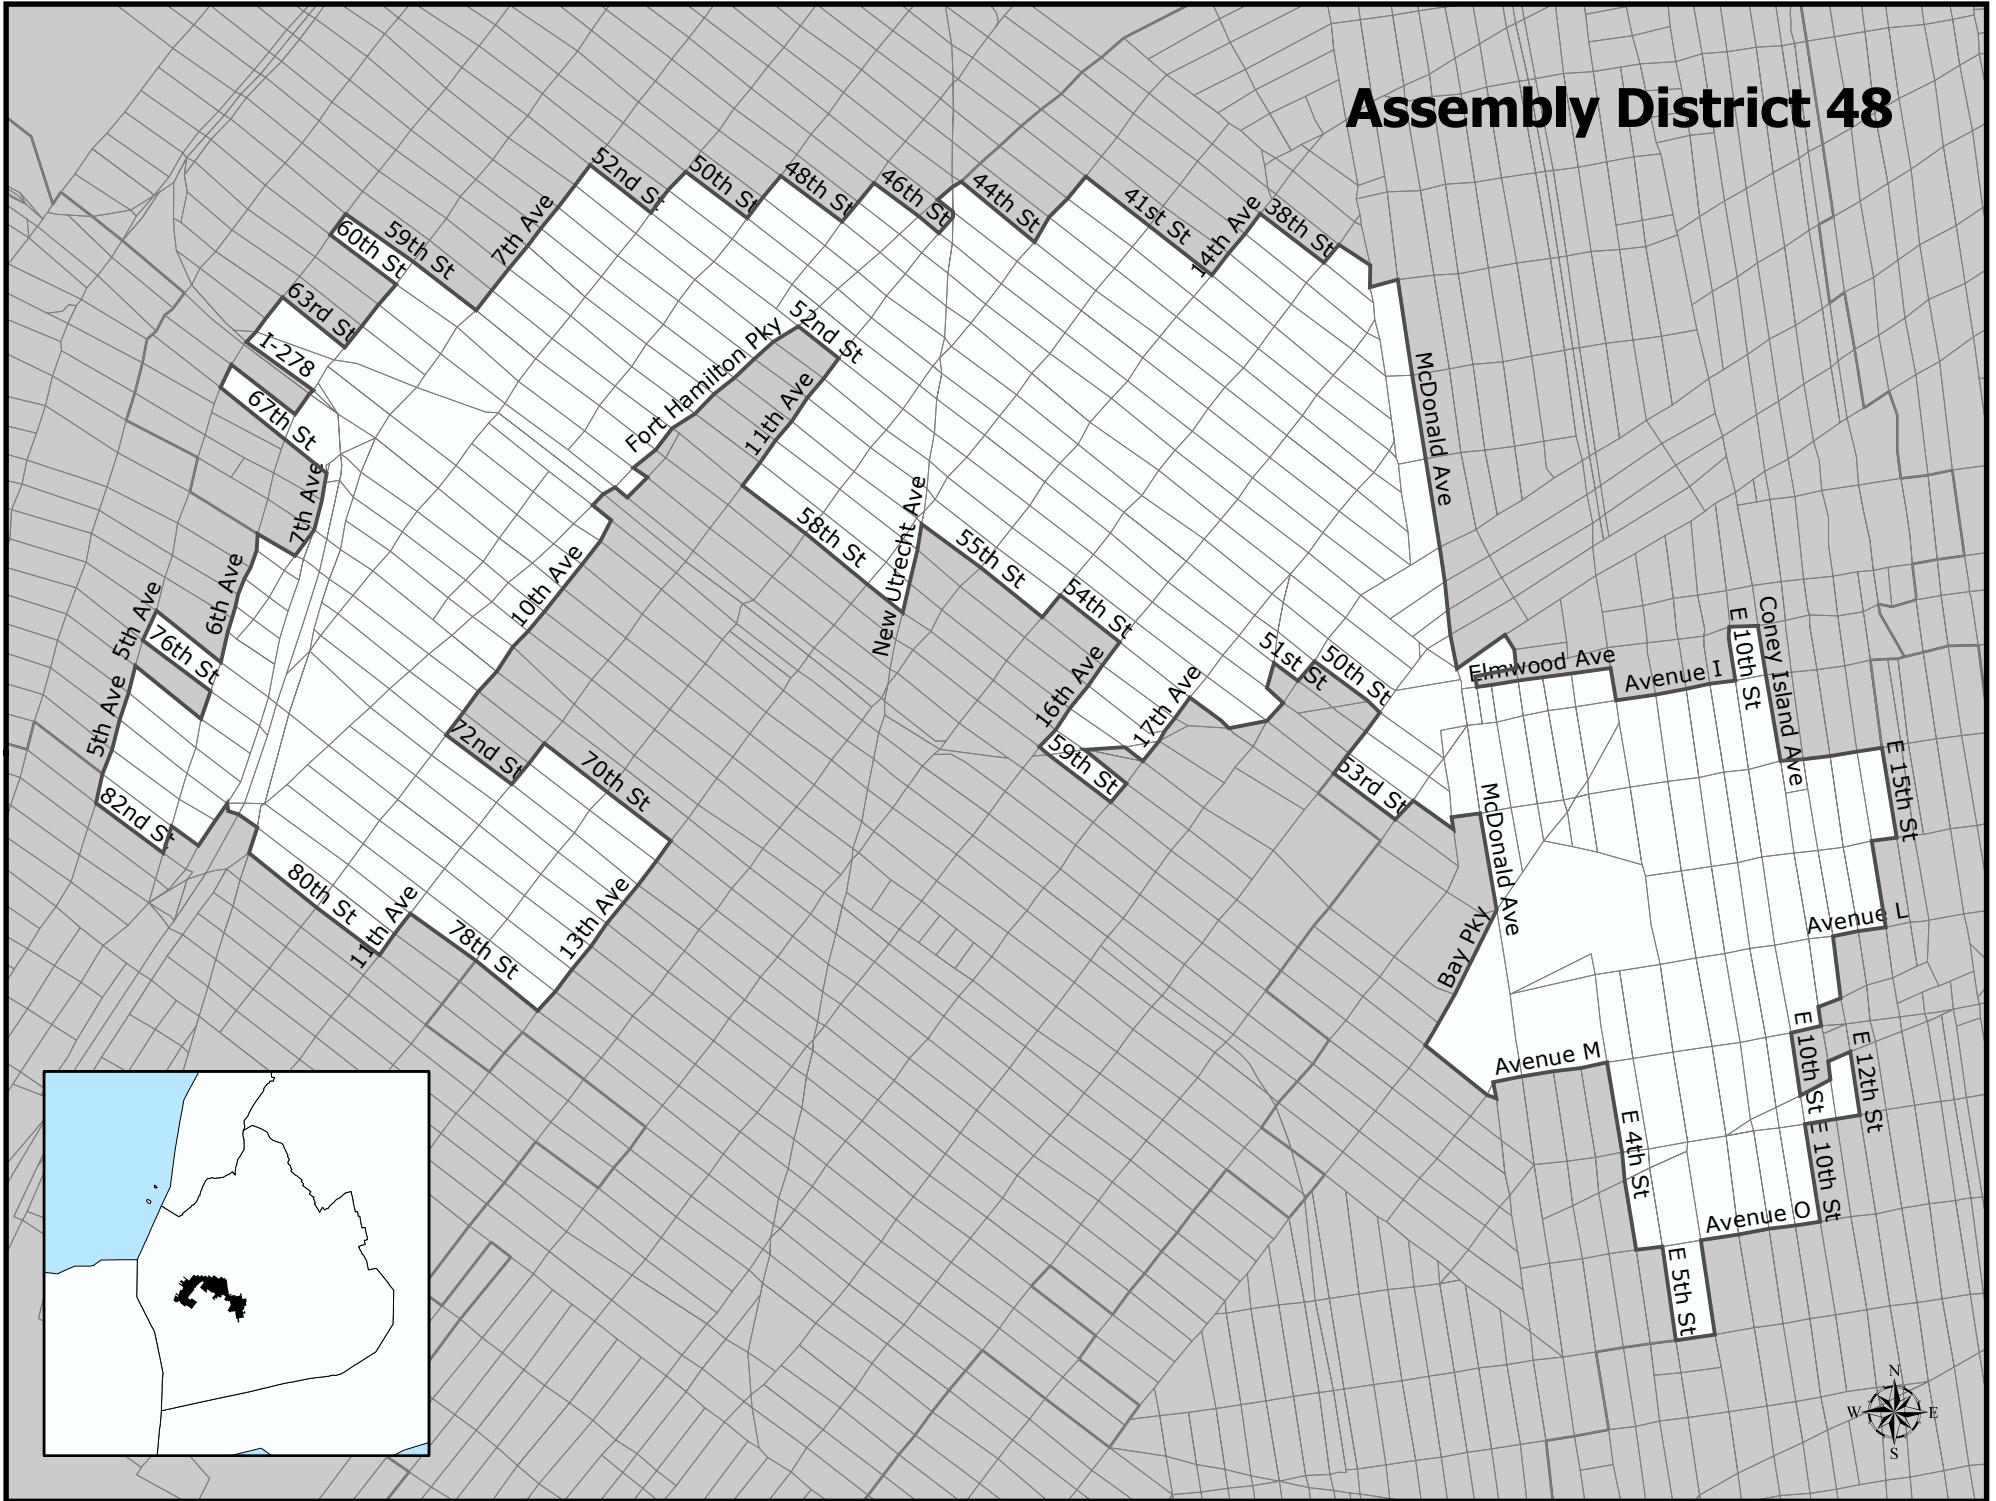

Assembly District 48

Assembly District 48

Total Population : 121,202
Deviation : -5,307
Dev. Percentage : -4.19

	NH White	NH Black	Hispanic	NH Amer Ind	NH Asian	NH Multi	NH Other
Total	85,859	1,099	9,471	73	20,156	3,362	1,182
Total %	70.84	0.91	7.81	0.06	16.63	2.77	0.98
Total18+	56,899	865	6,614	47	14,887	2,291	722
Total18%	69.12	1.05	8.03	0.06	18.08	2.78	0.88