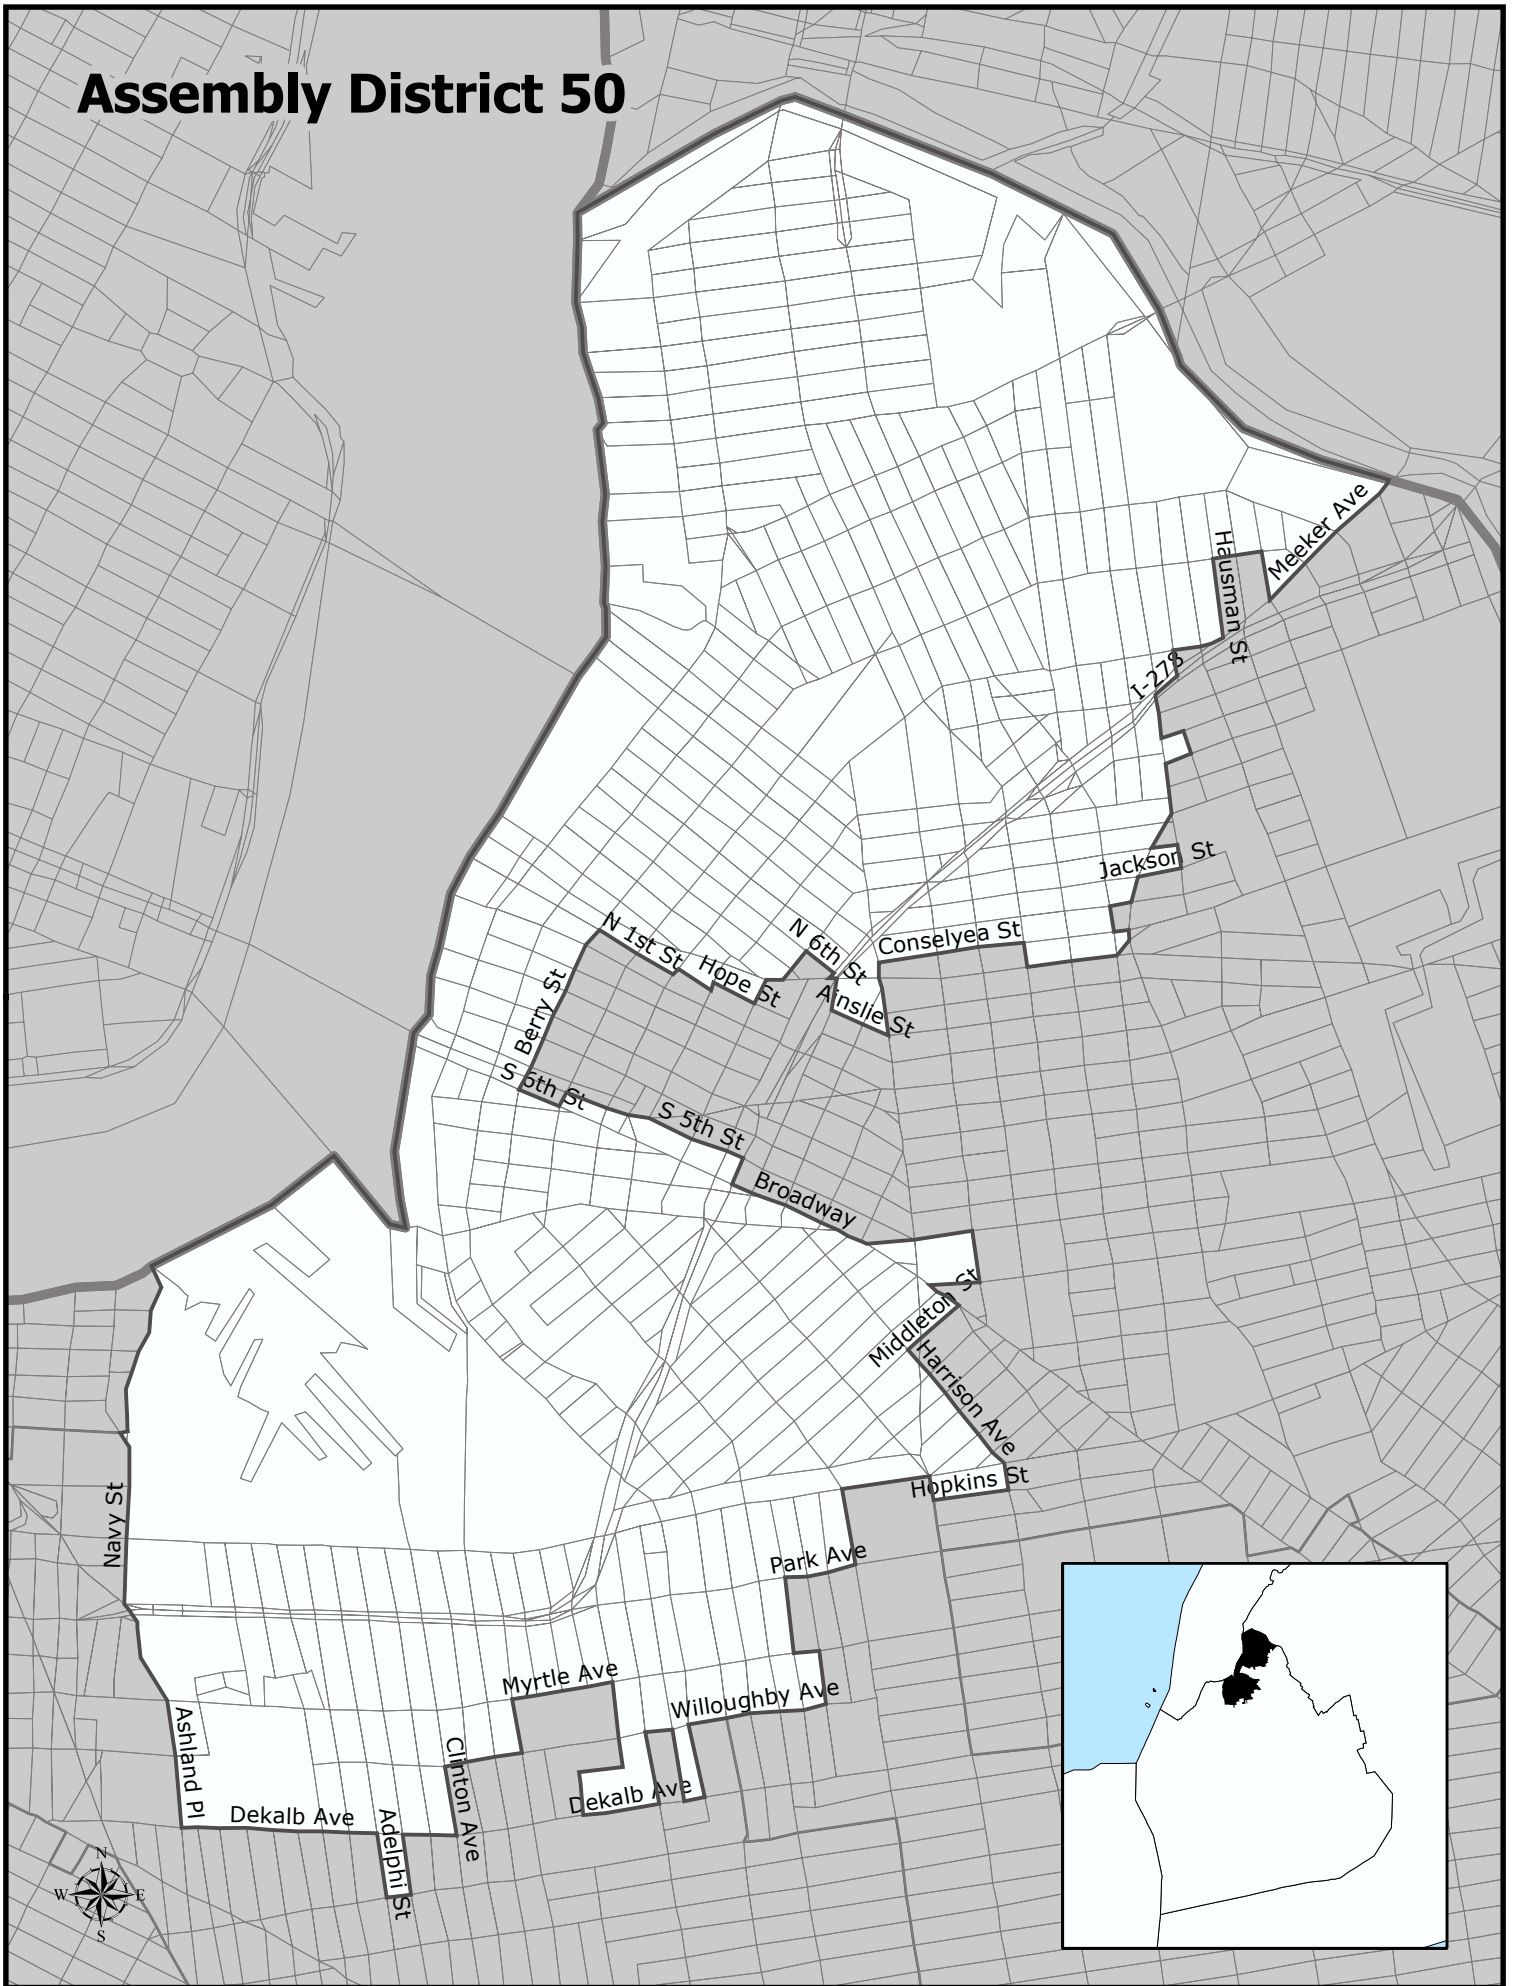

Assembly District 50

Assembly District 50

Total Population : 121,209
Deviation : -5,300
Dev. Percentage : -4.19

| | NH White | NH Black | Hispanic | NH Amer Ind | NH Asian | NH Multi | NH Other |
|----------|----------|----------|----------|-------------|----------|----------|----------|
| Total | 69,893 | 14,282 | 25,808 | 156 | 3,547 | 3,973 | 3,550 |
| Total % | 57.66 | 11.78 | 21.29 | 0.13 | 2.93 | 3.28 | 2.93 |
| Total18+ | 49,250 | 10,164 | 18,231 | 103 | 2,903 | 2,726 | 1,693 |
| Total18% | 57.89 | 11.95 | 21.43 | 0.12 | 3.41 | 3.20 | 1.99 |