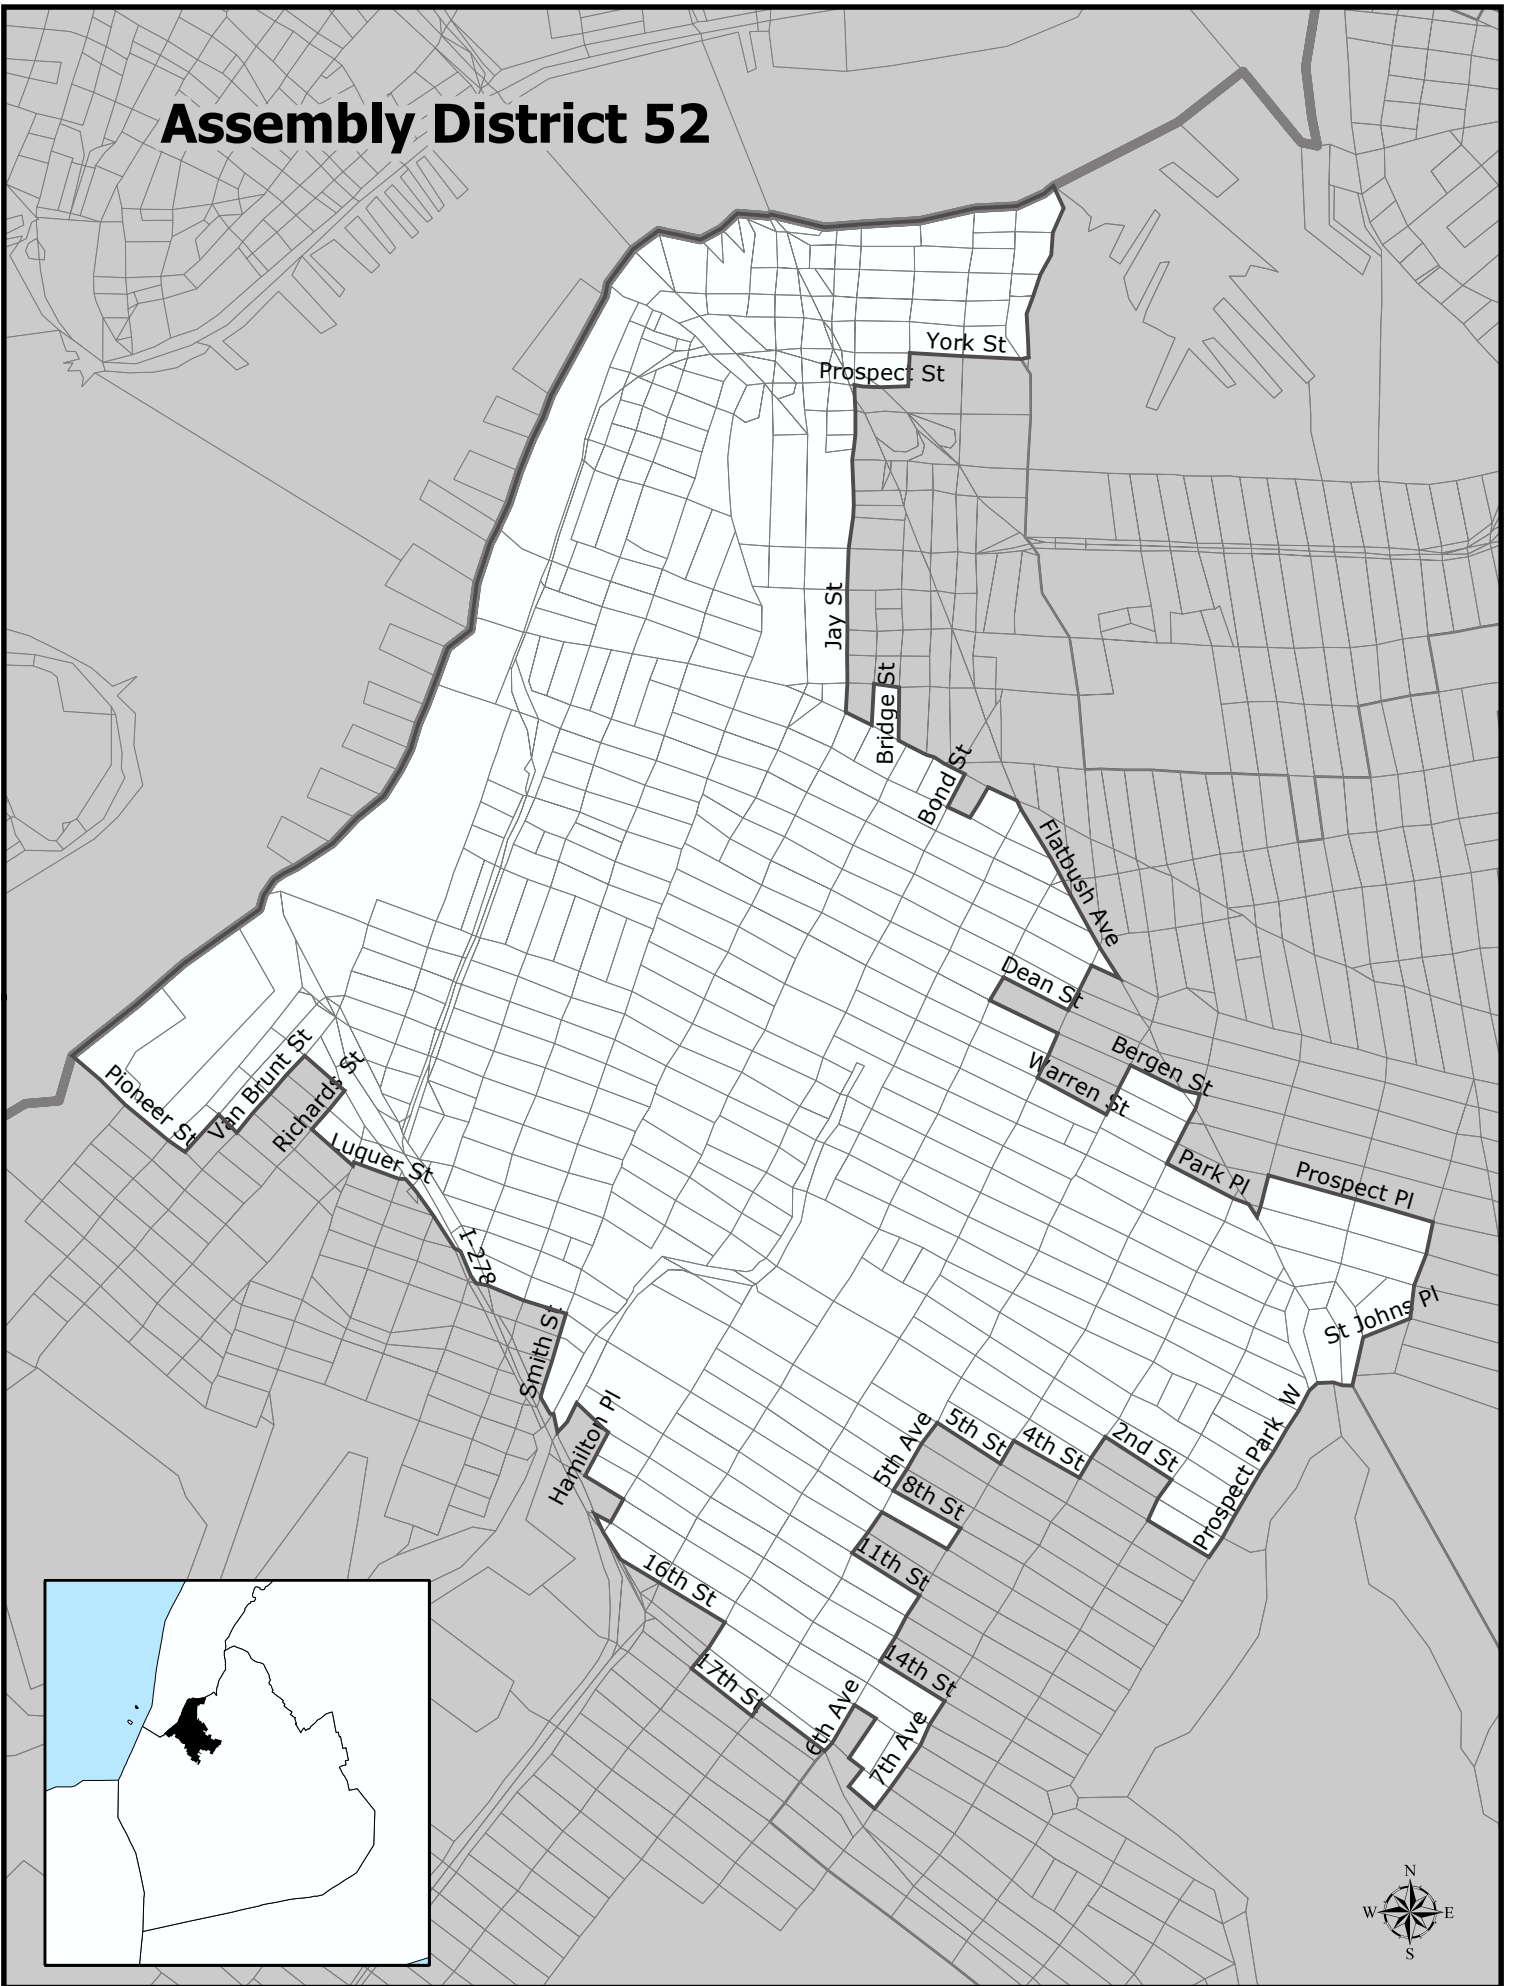

# Assembly District 52

# Assembly District 52

**Total Population :** 121,209  
**Deviation :** -5,300  
**Dev. Percentage :** -4.19

	NH White	NH Black	Hispanic	NH Amer Ind	NH Asian	NH Multi	NH Other
Total	72,090	14,541	23,688	167	5,959	4,063	701
Total %	59.48	12.00	19.54	0.14	4.92	3.35	0.58
Total18+	63,171	11,912	17,992	137	5,199	3,086	516
Total18%	61.92	11.68	17.64	0.13	5.10	3.03	0.51