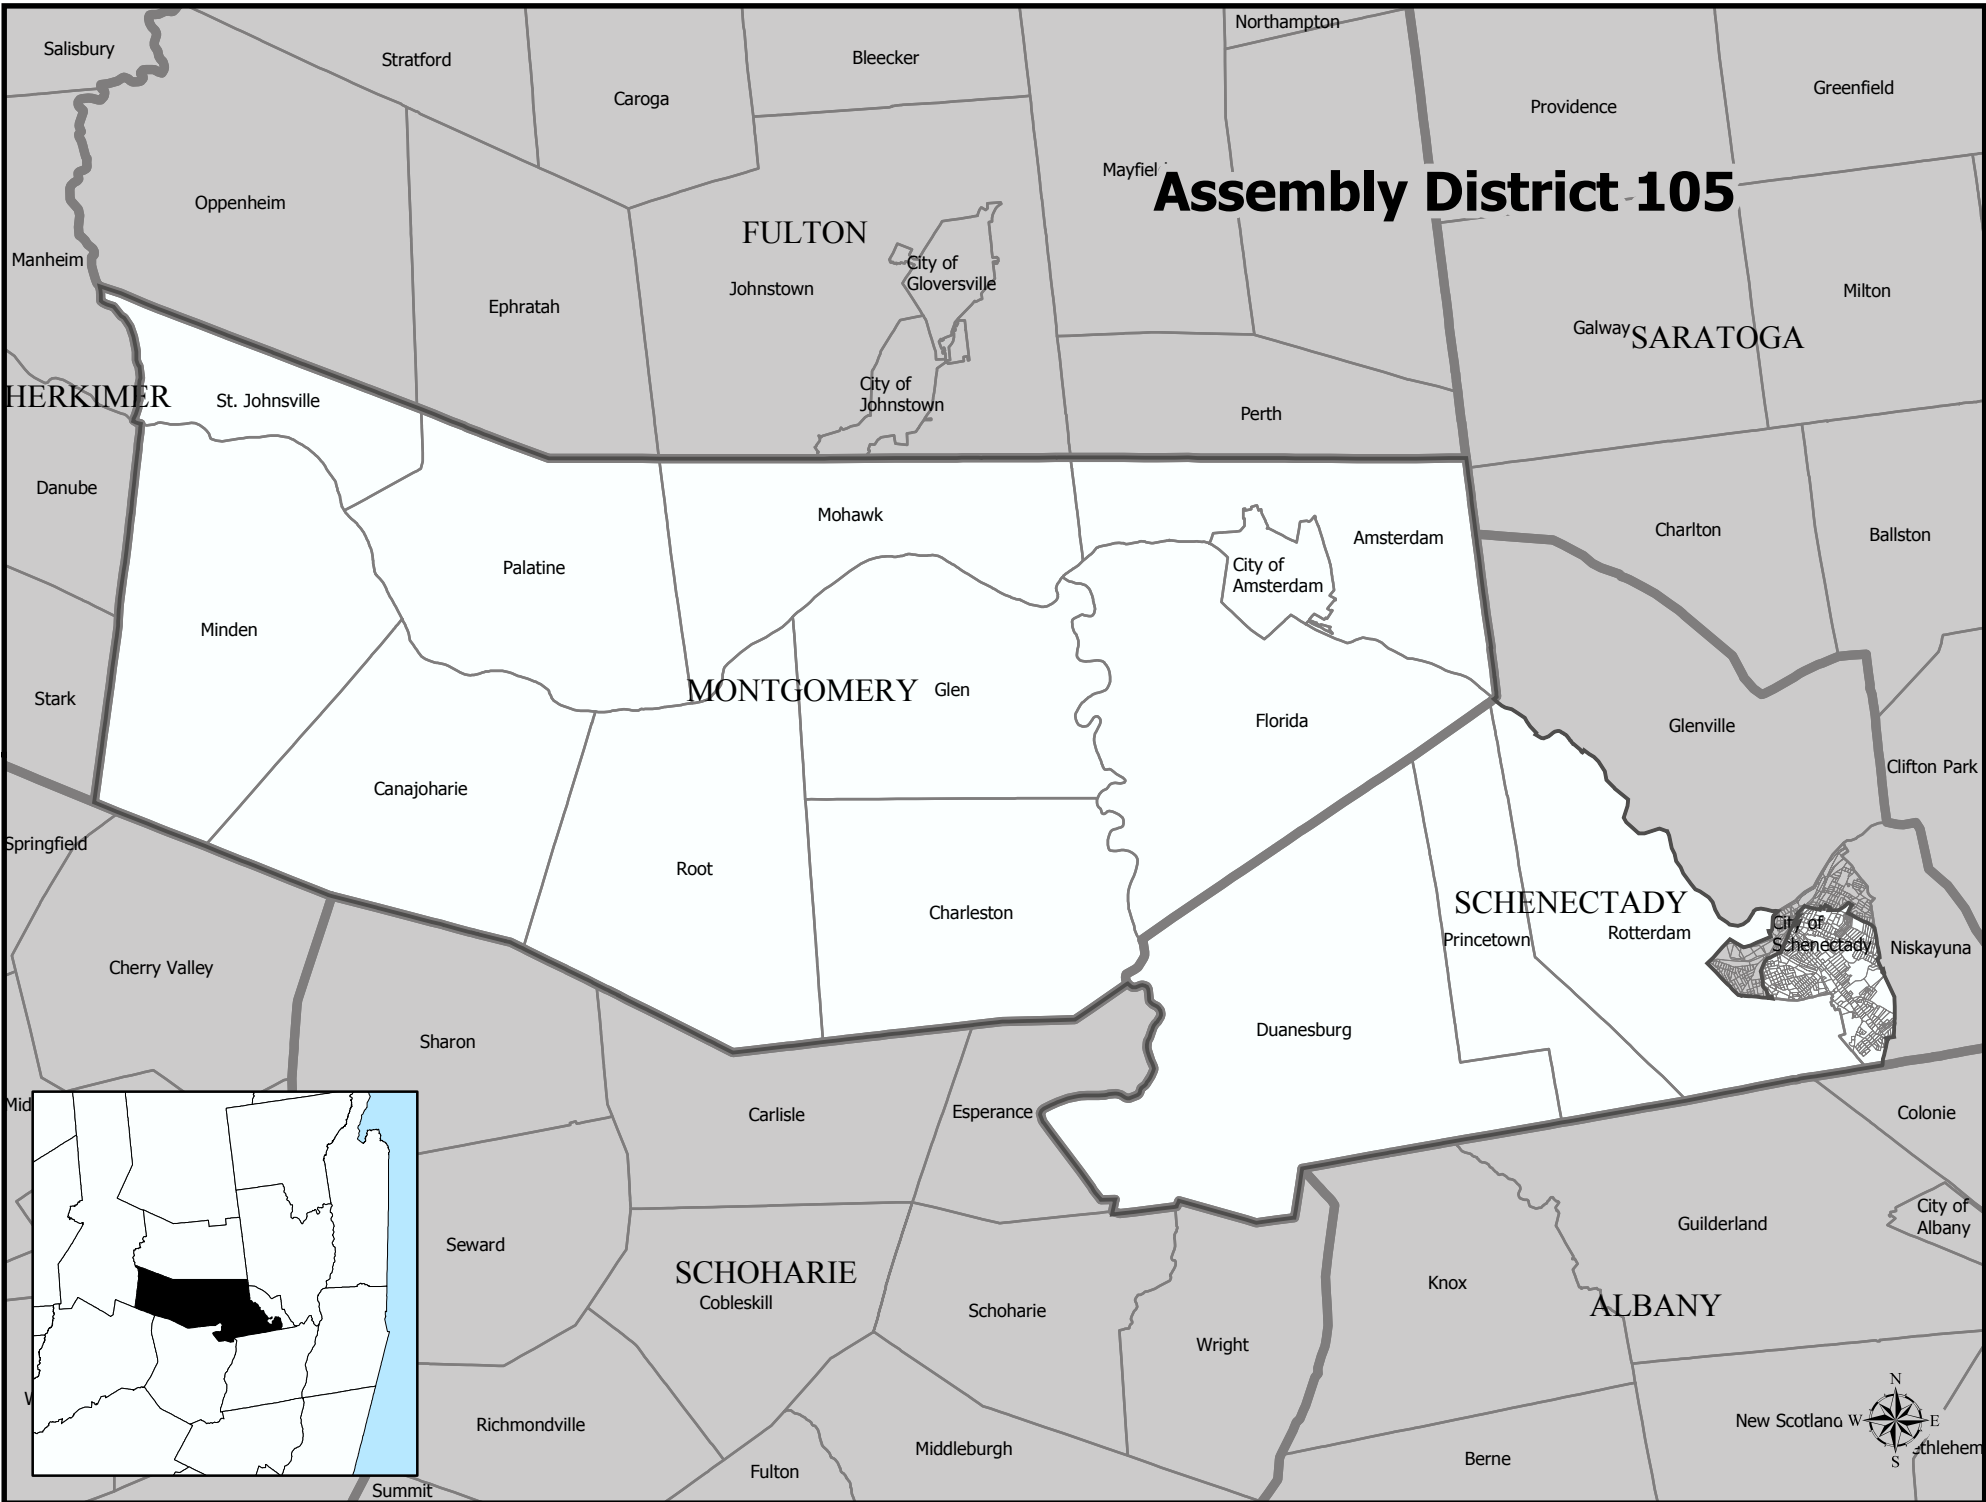

# Assembly District 105

# Assembly District 105

**Total Population :** 131,592  
**Deviation :** 5,083  
**Dev. Percentage :** 4.02

	NH White	NH Black	Hispanic	NH Amer Ind	NH Asian	NH Multi	NH Other
Total	112,758	8,263	6,686	309	1,348	1,964	264
Total %	85.69	6.28	5.08	0.23	1.02	1.49	0.20
Total18+	87,966	5,109	3,872	221	959	1,016	110
Total18%	88.63	5.15	3.90	0.22	0.97	1.02	0.11