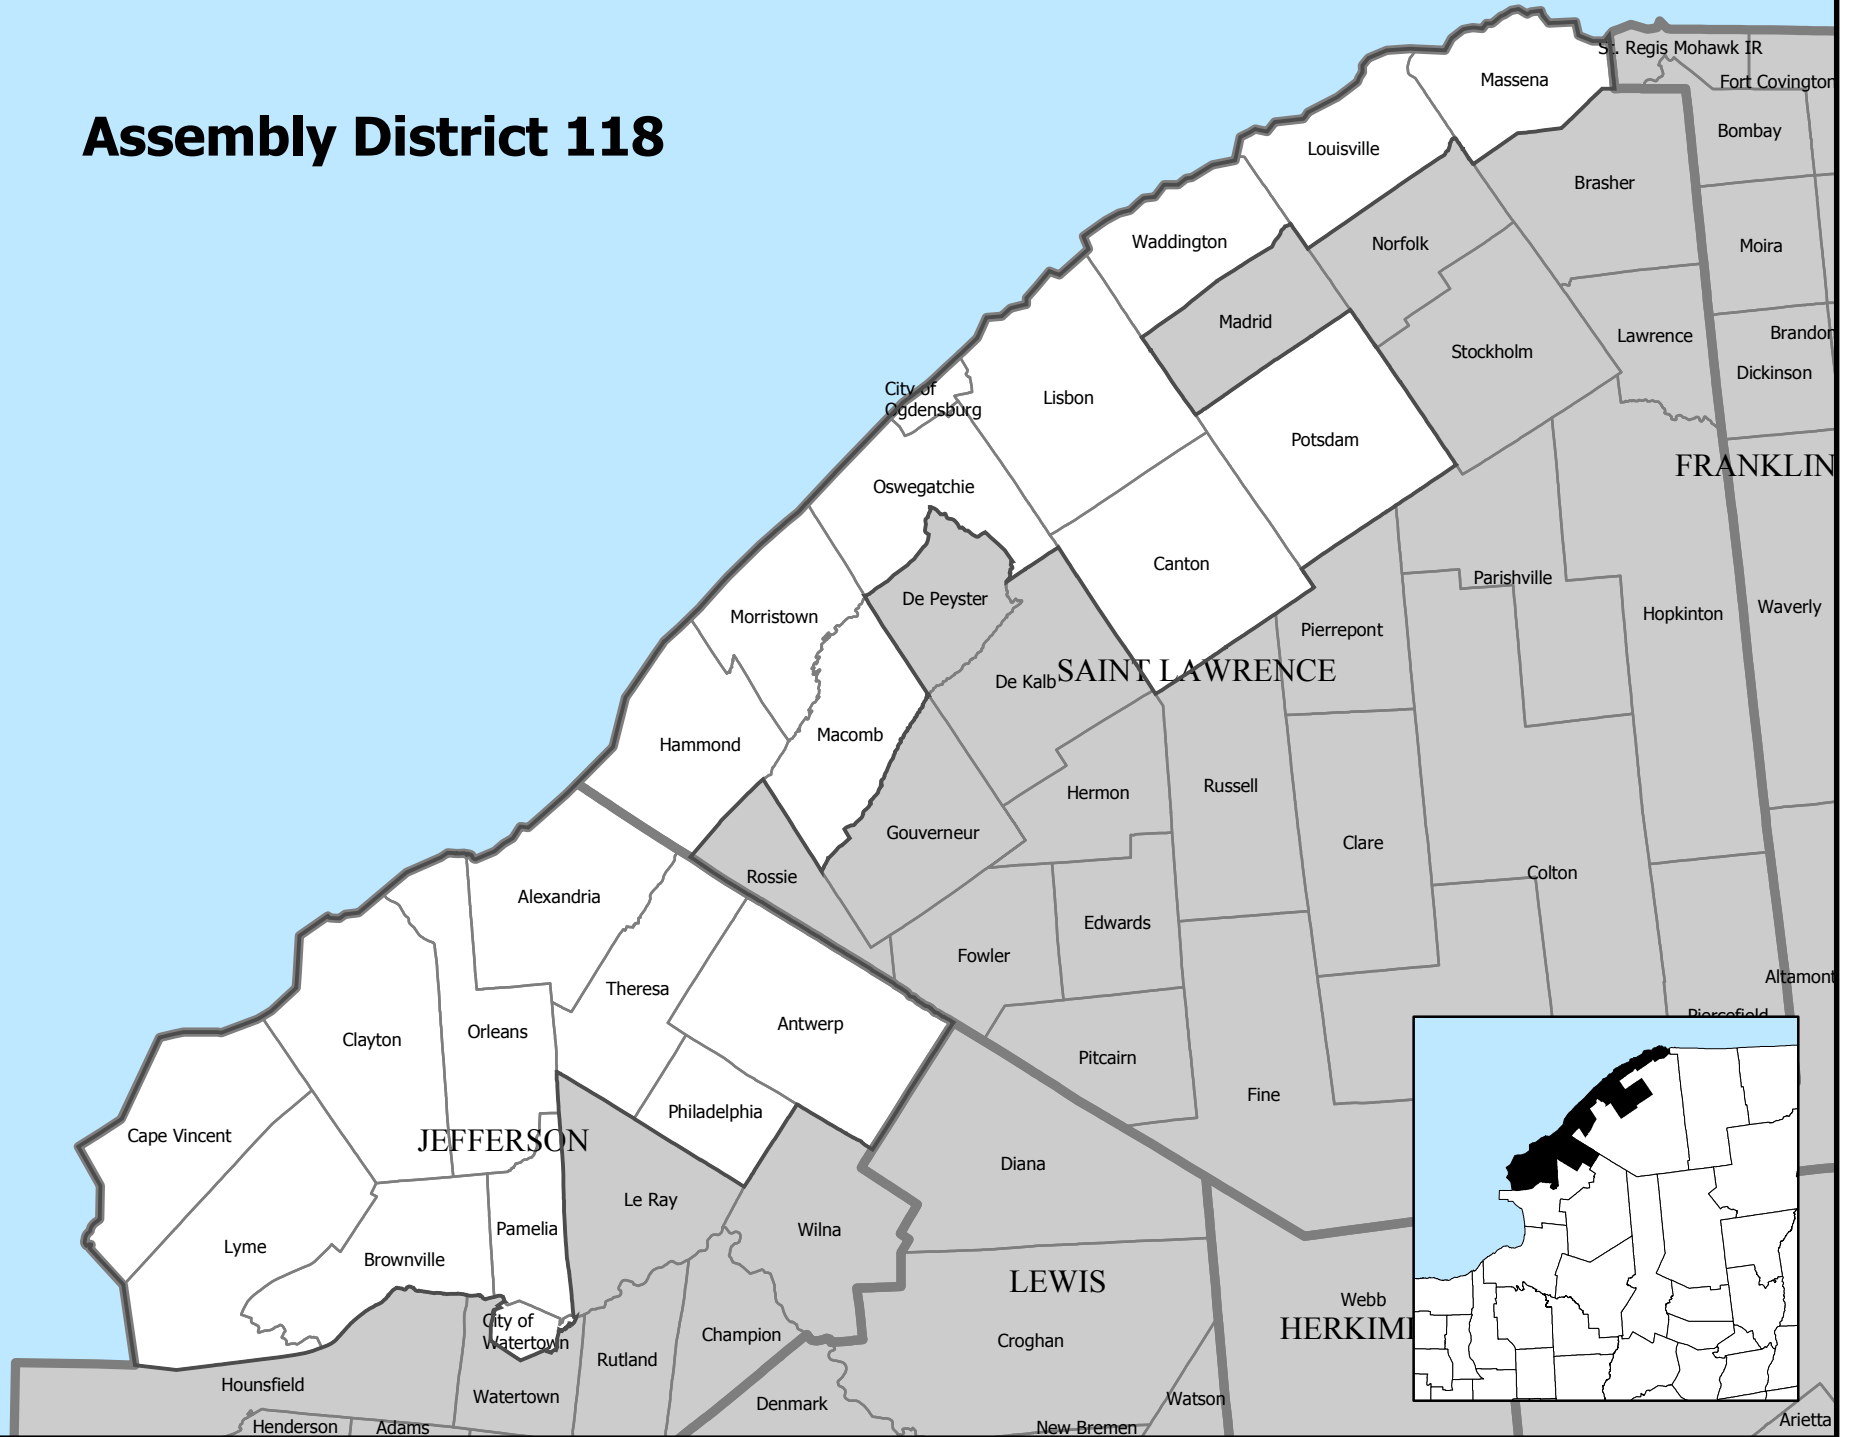

# Assembly District 118

# Assembly District 118

Total Population : 128,234  
Deviation : 1,725  
Dev. Percentage : 1.36

	NH White	NH Black	Hispanic	NH Amer Ind	NH Asian	NH Multi	NH Other
Total	117,607	3,986	3,123	957	1,101	1,287	173
Total %	91.71	3.11	2.44	0.75	0.86	1.00	0.13
Total18+	89,987	3,256	2,360	715	867	673	106
Total18%	91.86	3.32	2.41	0.73	0.89	0.69	0.11