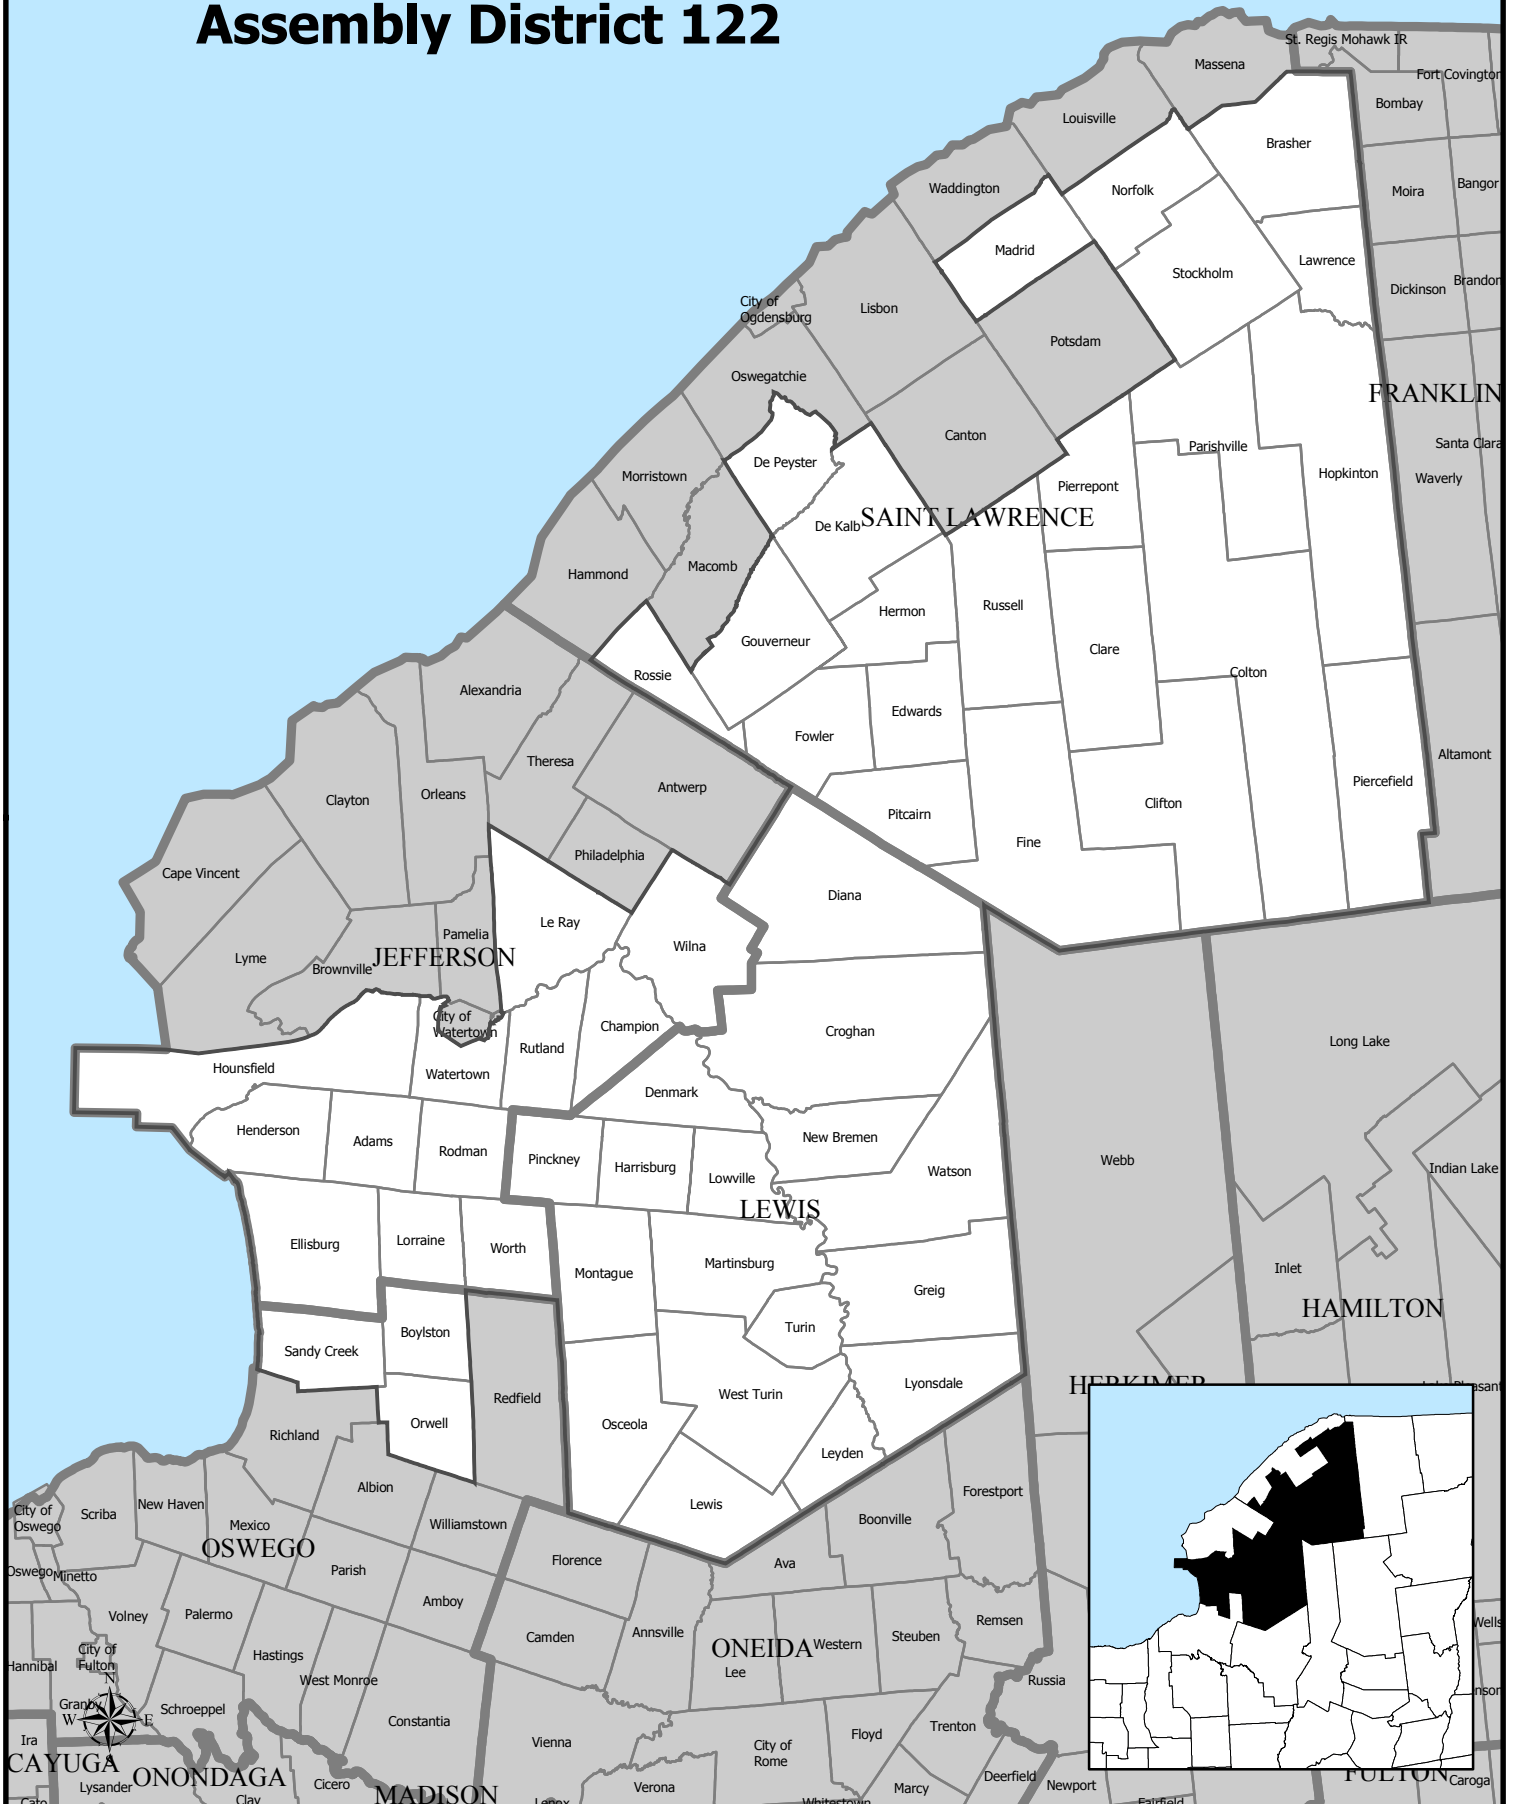

Assembly District 122

Assembly District 122

Total Population : 128,001
Deviation : 1,492
Dev. Percentage : 1.18

| | NH White | NH Black | Hispanic | NH Amer Ind | NH Asian | NH Multi | NH Other |
|----------|----------|----------|----------|-------------|----------|----------|----------|
| Total | 116,421 | 4,916 | 3,769 | 562 | 767 | 1,303 | 263 |
| Total % | 90.95 | 3.84 | 2.94 | 0.44 | 0.60 | 1.02 | 0.21 |
| Total18+ | 85,271 | 3,733 | 2,681 | 429 | 570 | 655 | 145 |
| Total18% | 91.21 | 3.99 | 2.87 | 0.46 | 0.61 | 0.70 | 0.16 |