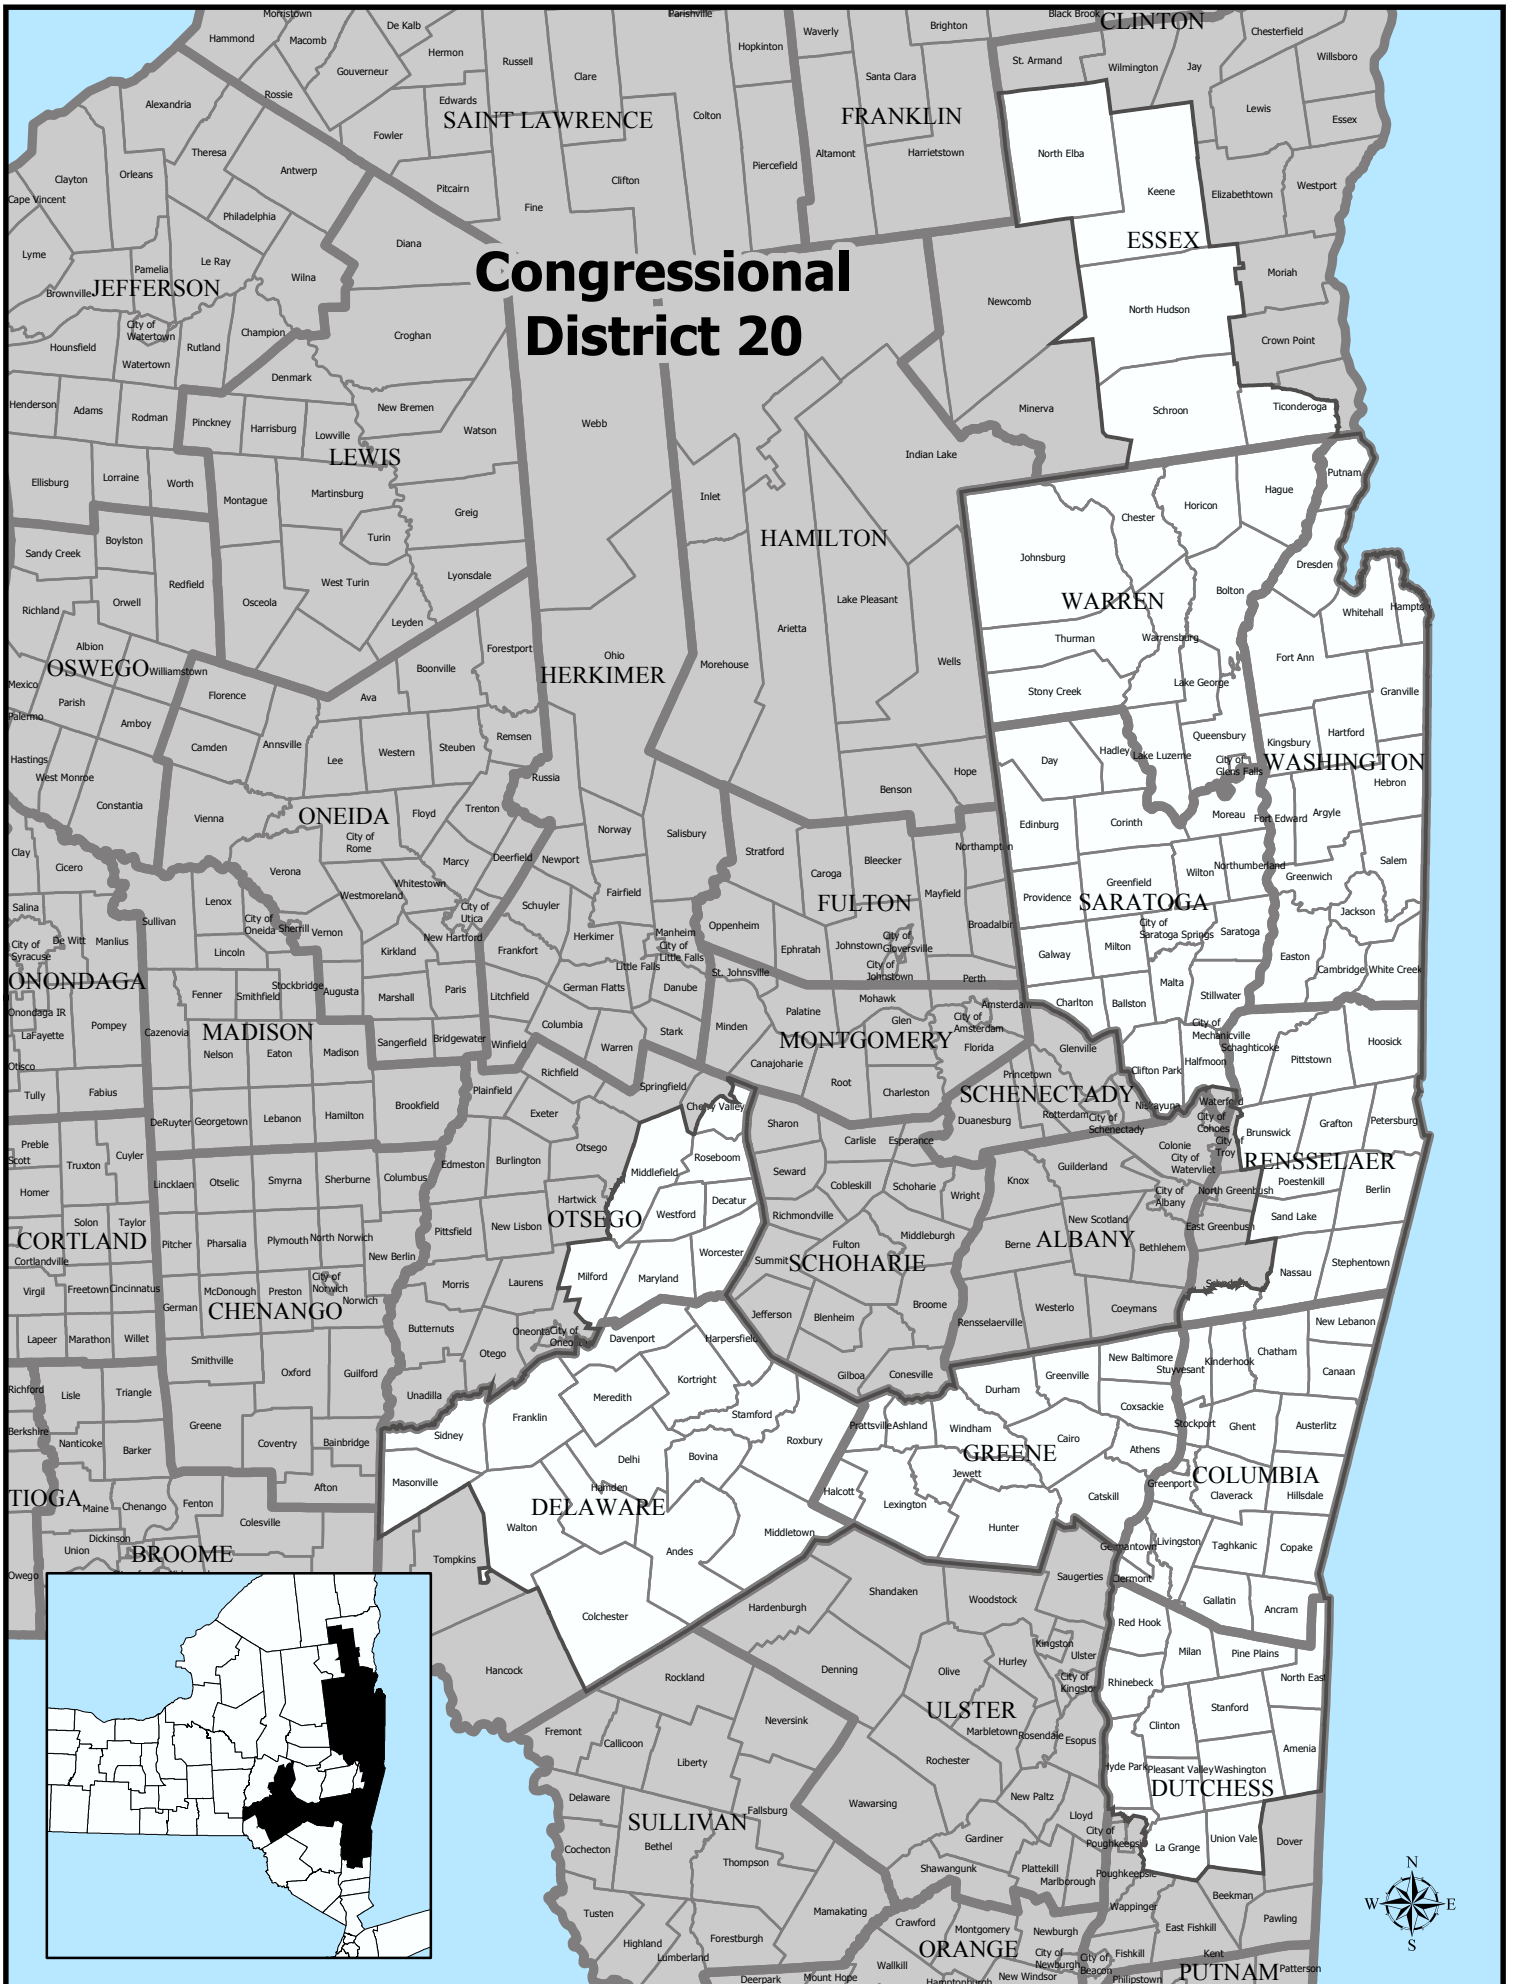

Congressional District 20

Congressional District 20

Total Population : 654,360
Deviation : 0
Dev. Percentage : 0.00

	NH White	NH Black	Hispanic	NH Amer Ind	NH Asian	NH Multi	NH Other
Total	611,417	15,433	14,193	1,255	5,392	5,941	729
Total %	93.44	2.36	2.17	0.19	0.82	0.91	0.11
Total18+	463,762	12,377	9,858	947	3,849	3,285	401
Total18%	93.79	2.50	1.99	0.19	0.78	0.66	0.08