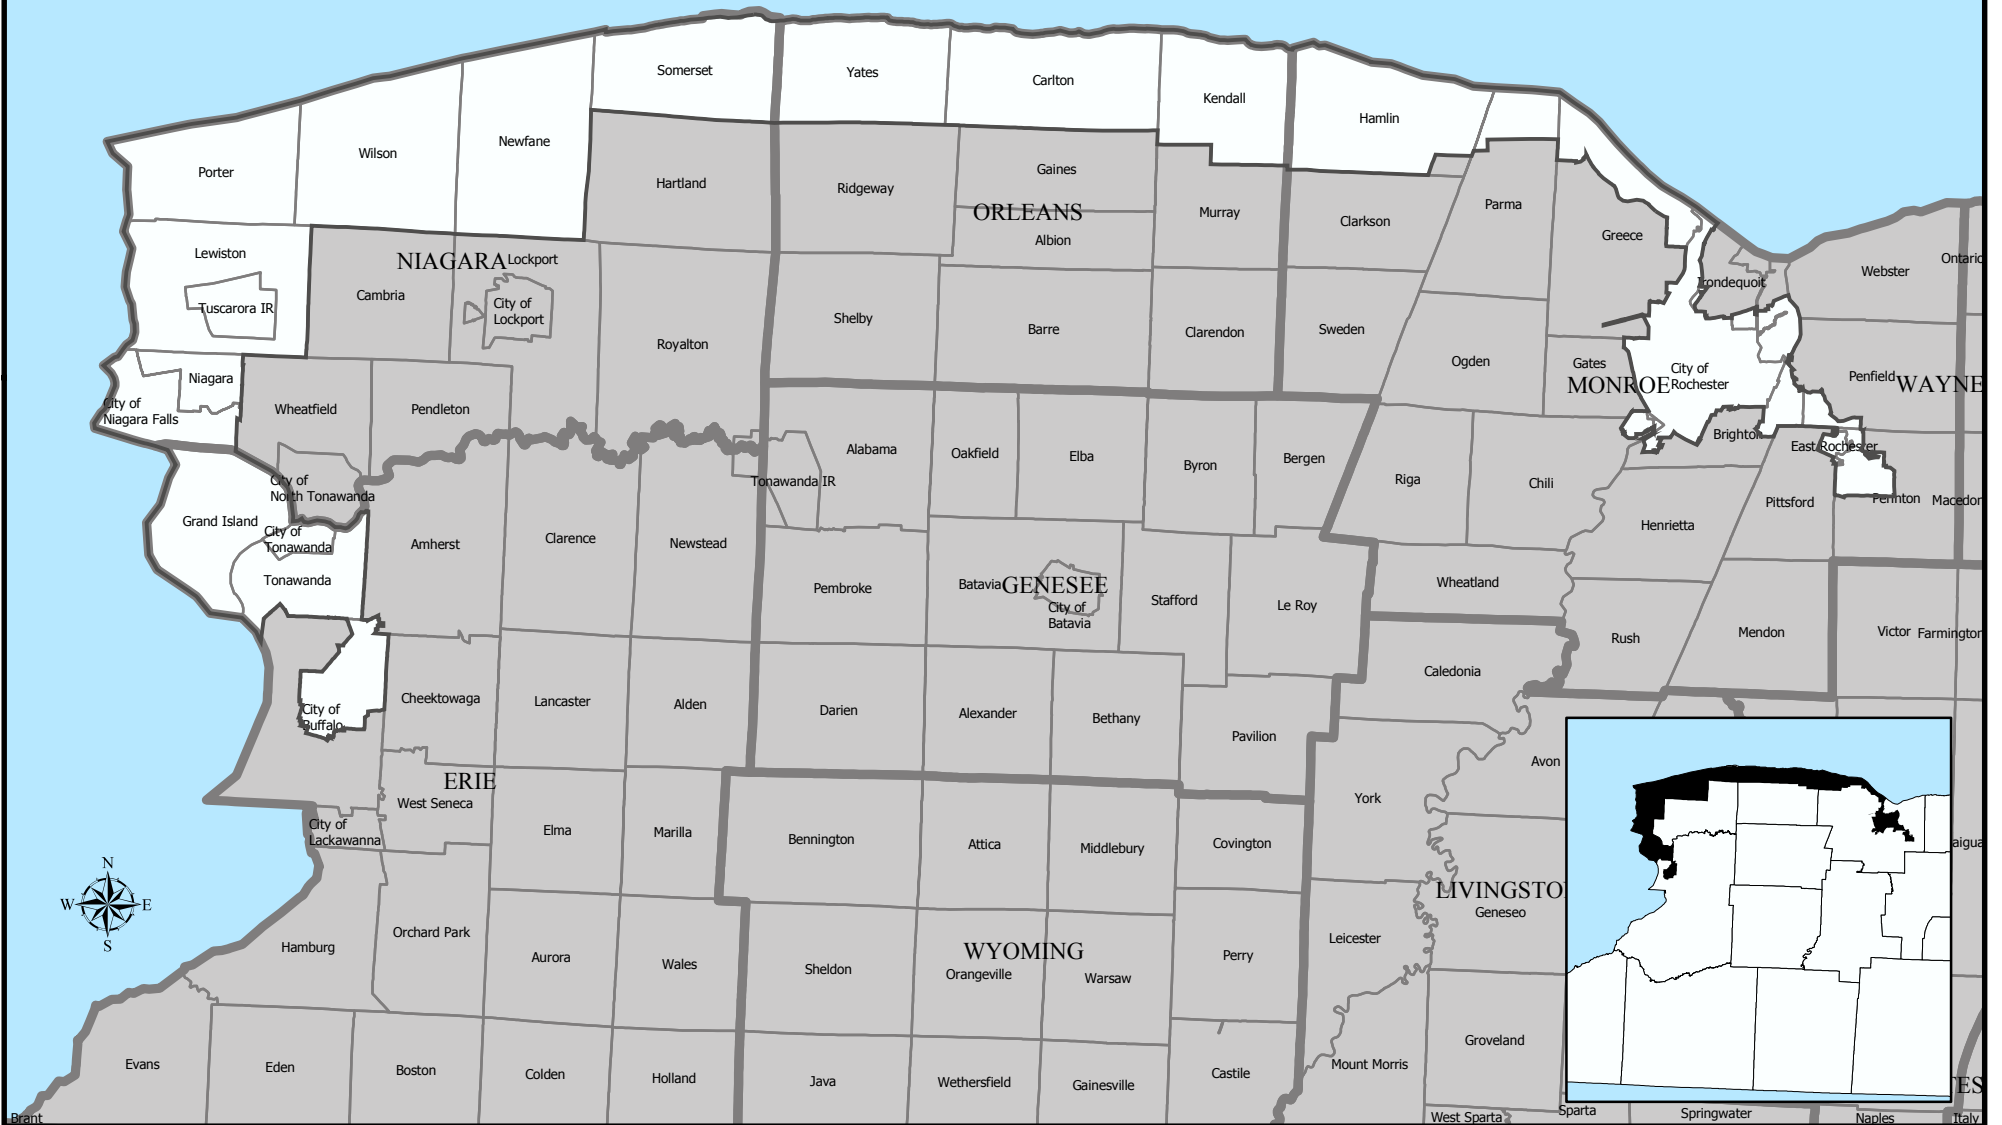

# Congressional District 28

# Congressional District 28

**Total Population :** 654,360  
**Deviation :** 0  
**Dev. Percentage :** 0.00

	NH White	NH Black	Hispanic	NH Amer Ind	NH Asian	NH Multi	NH Other
Total	405,708	187,626	36,006	3,215	9,451	11,255	1,099
Total %	62.00	28.67	5.50	0.49	1.44	1.72	0.17
Total18+	325,964	120,533	21,194	2,311	7,396	5,900	617
Total18%	67.36	24.91	4.38	0.48	1.53	1.22	0.13