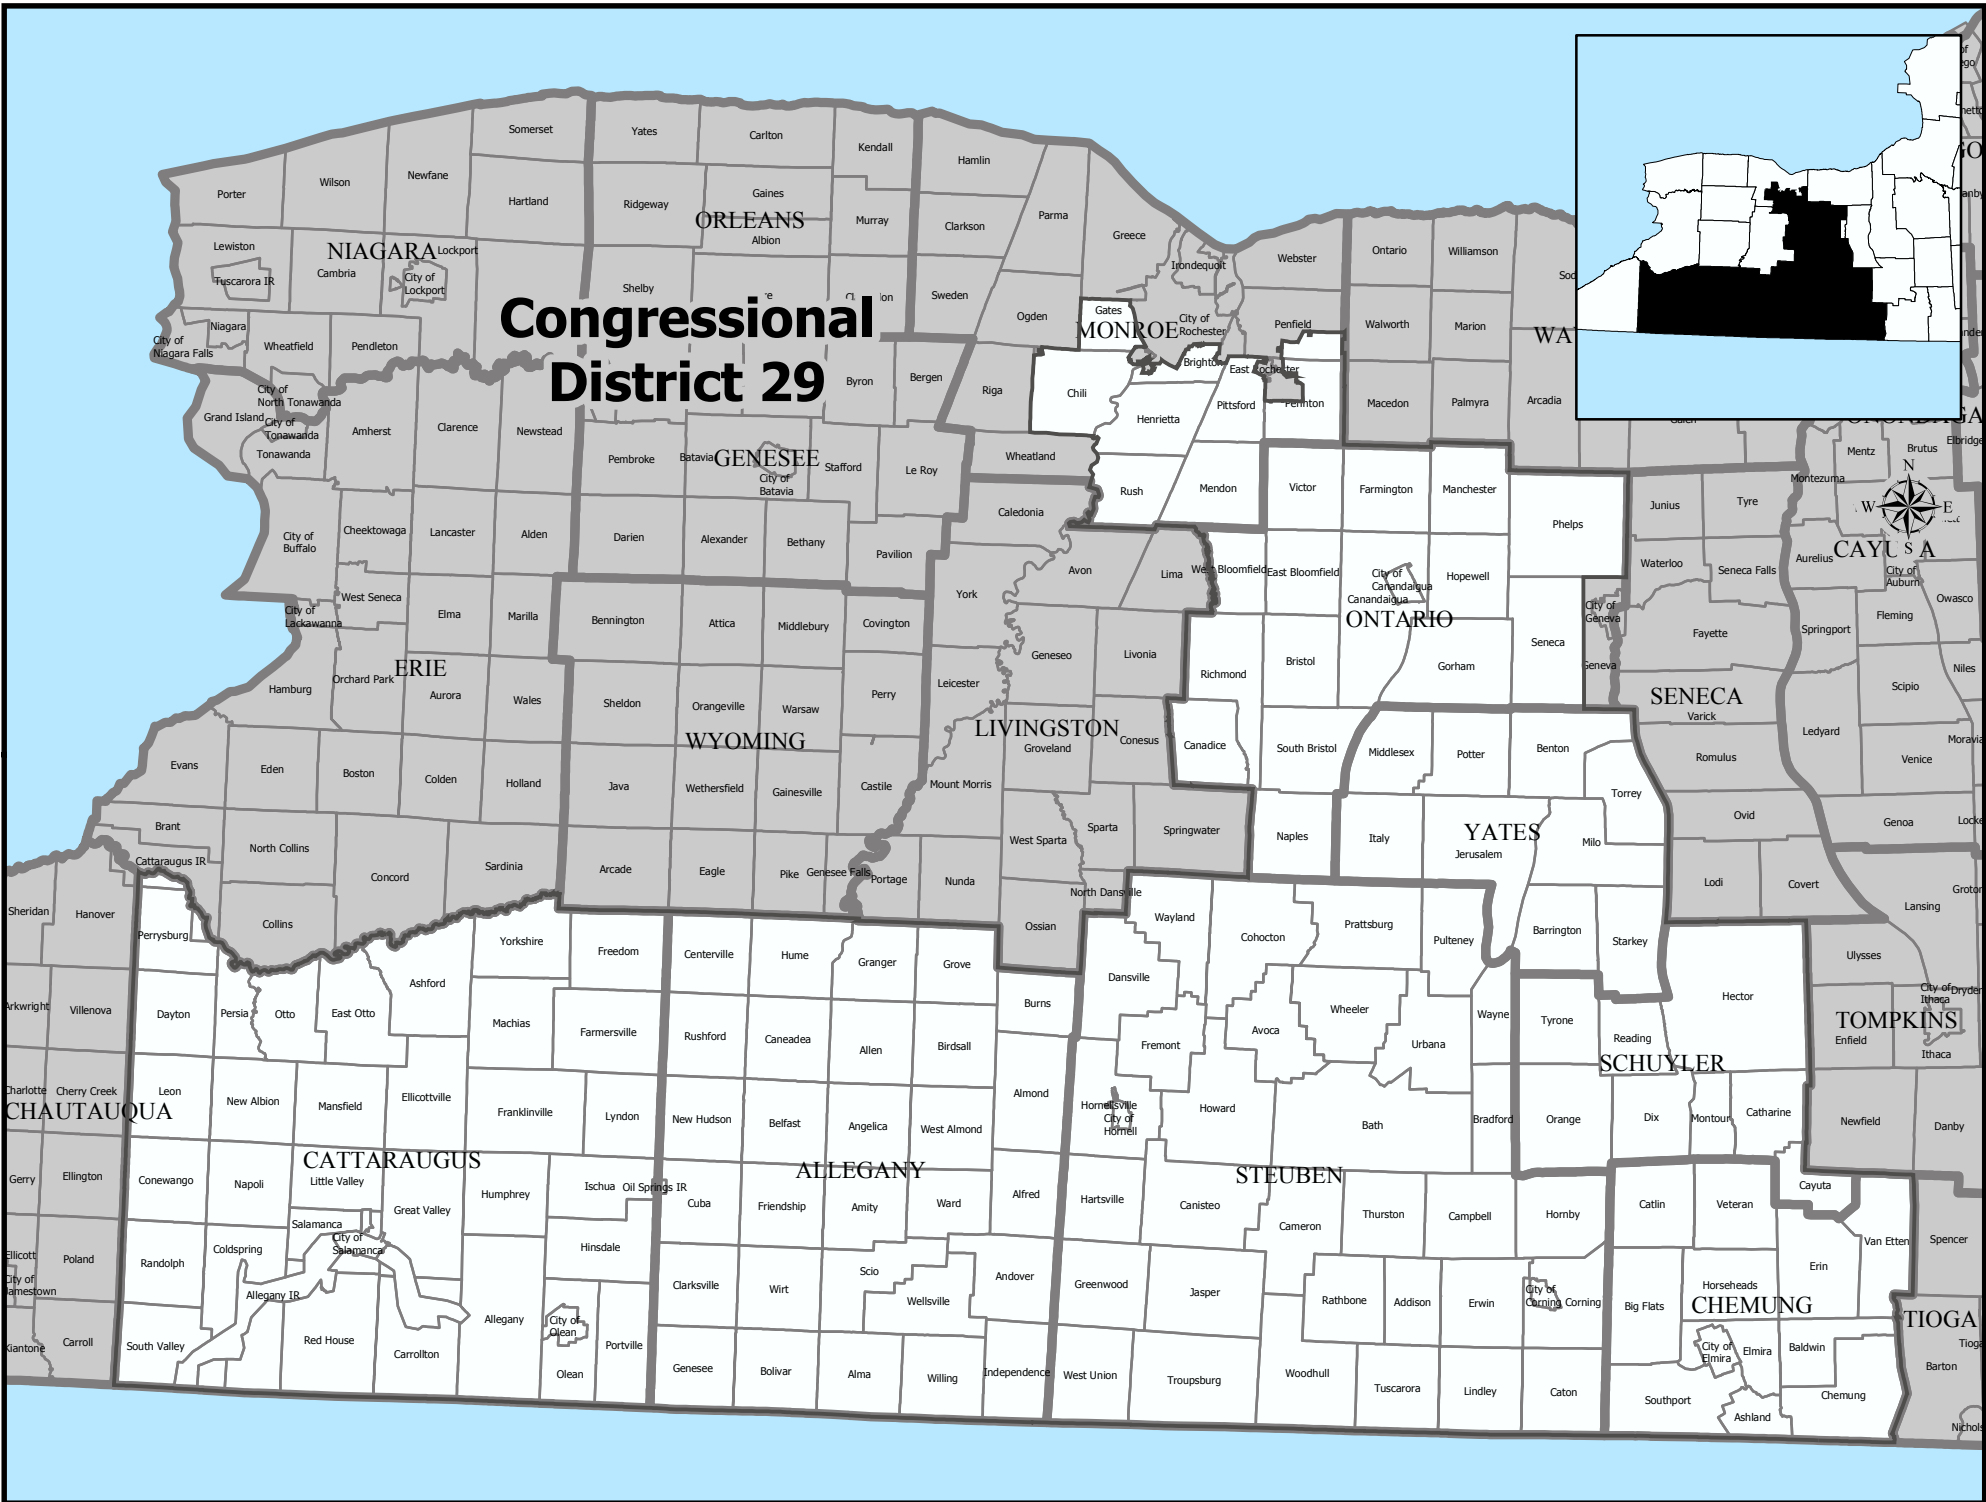

Congressional District 29

Congressional District 29

Total Population : 654,361
Deviation : 1
Dev. Percentage : 0.00

	NH White	NH Black	Hispanic	NH Amer Ind	NH Asian	NH Multi	NH Other
Total	605,600	17,394	9,398	3,244	11,703	6,362	660
Total %	92.55	2.66	1.44	0.50	1.79	0.97	0.10
Total18+	457,275	12,651	6,092	2,251	8,510	3,215	328
Total18%	93.26	2.58	1.24	0.46	1.74	0.66	0.07