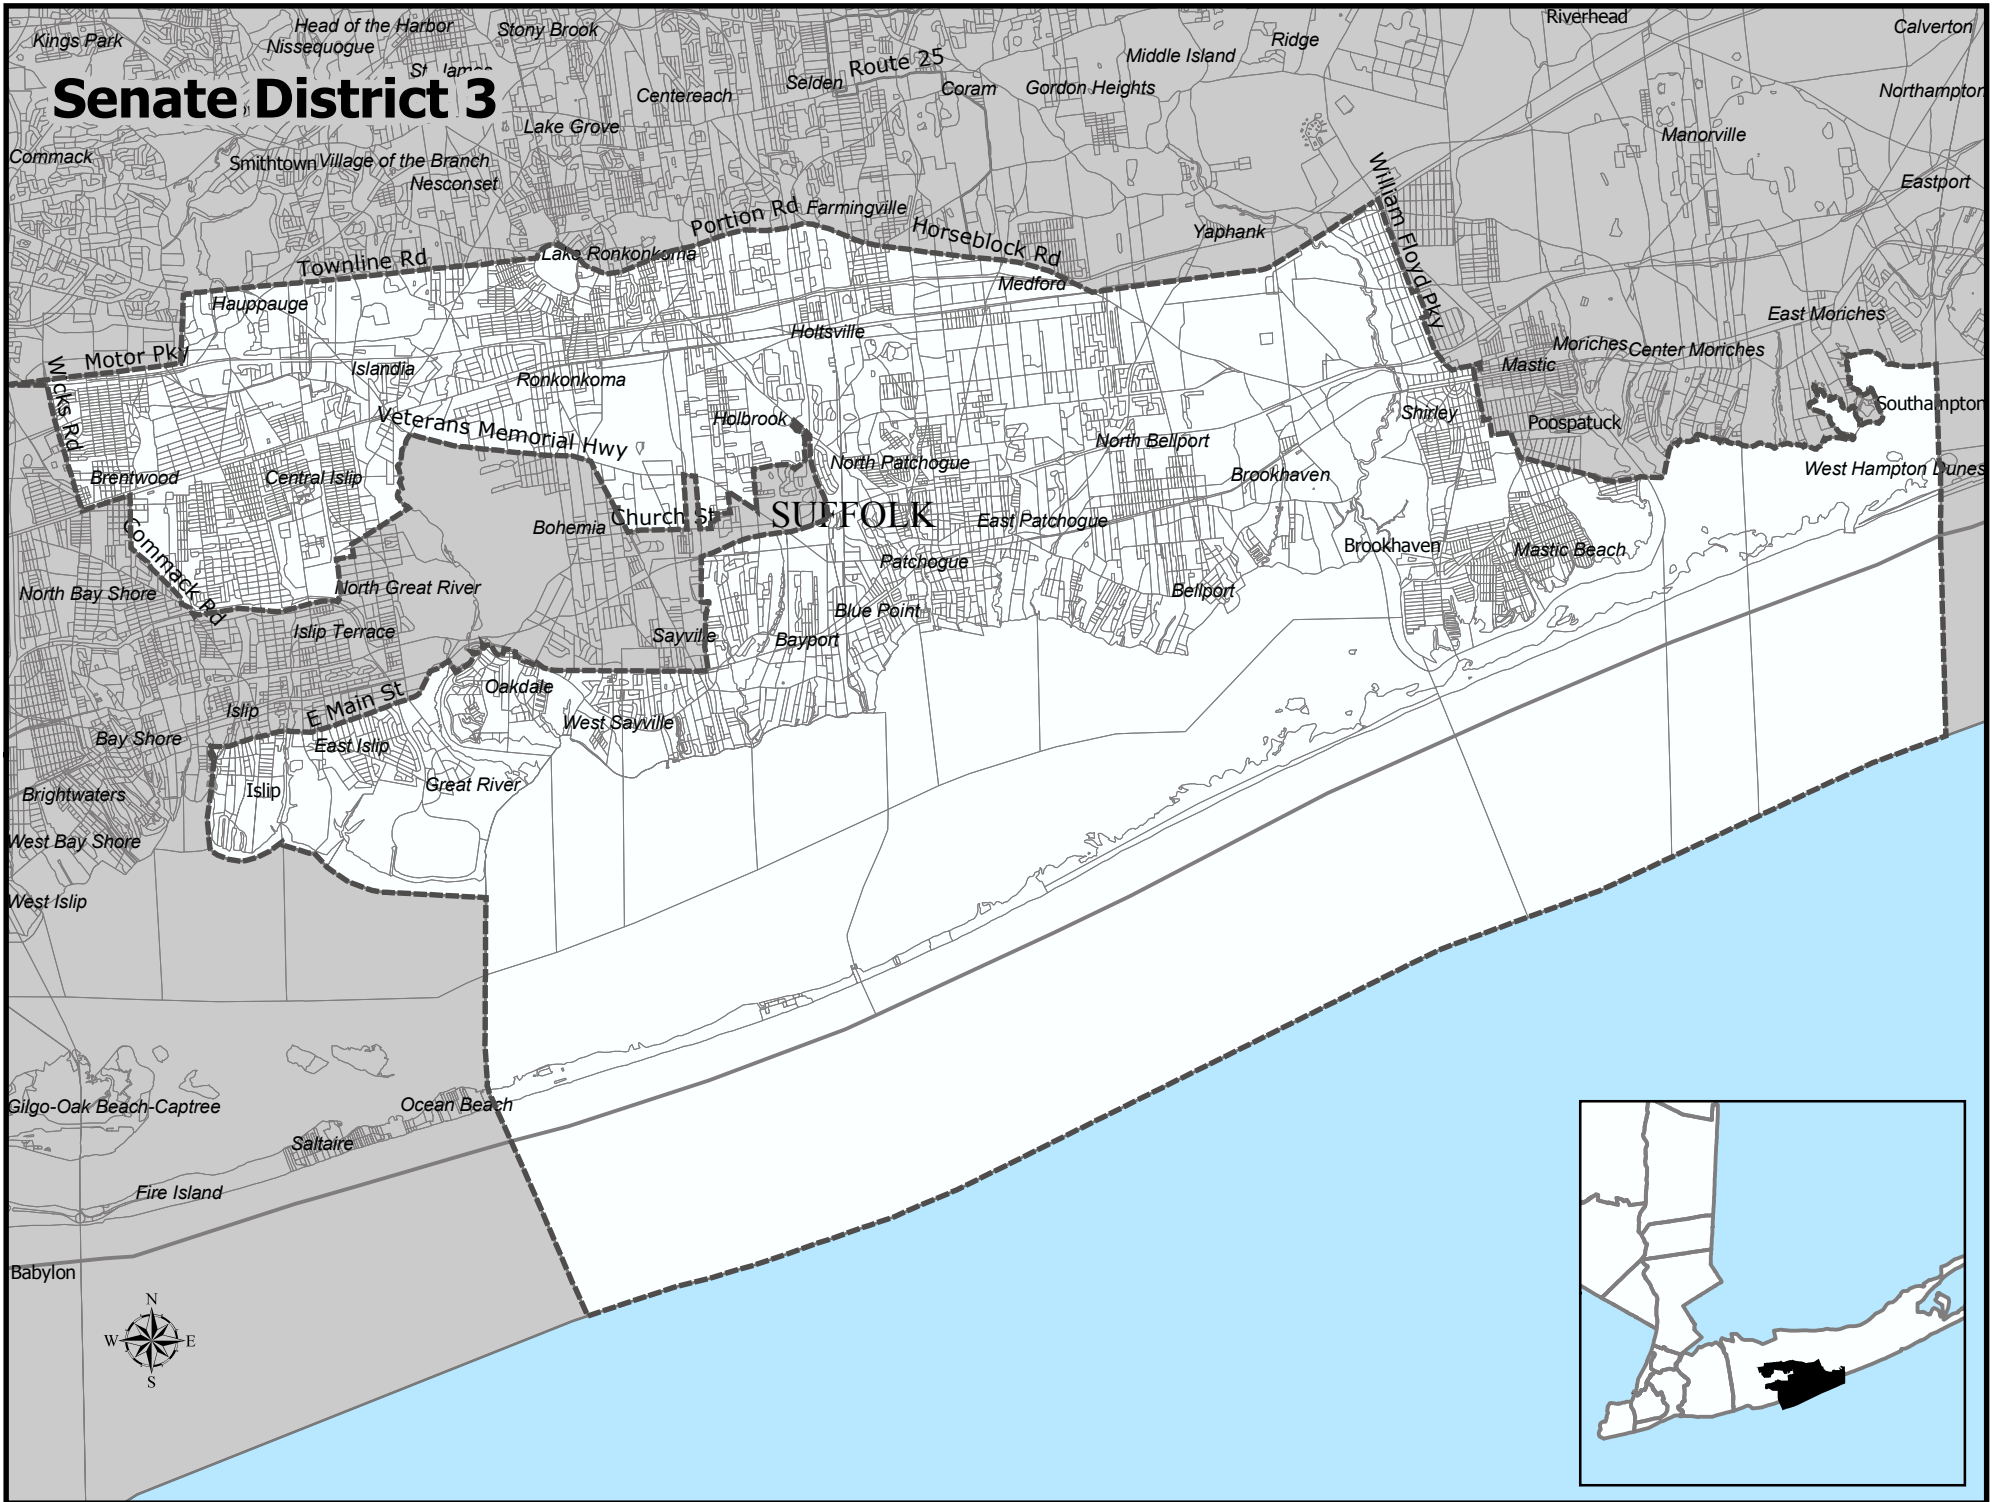

Senate District 3

Senate District 3

Total Population : 305,989
Deviation : -83
Dev. Percentage : -0.03

	NH White	NH Black	Hispanic	NH Amer Ind	NH Asian	NH Multi	NH Other
Total	219,624	22,483	51,906	639	6,099	4,568	670
Total %	71.78	7.35	16.96	0.21	1.99	1.49	0.22
Total18+	165,069	14,603	34,653	418	4,538	2,641	392
Total18%	74.25	6.57	15.59	0.19	2.04	1.19	0.18