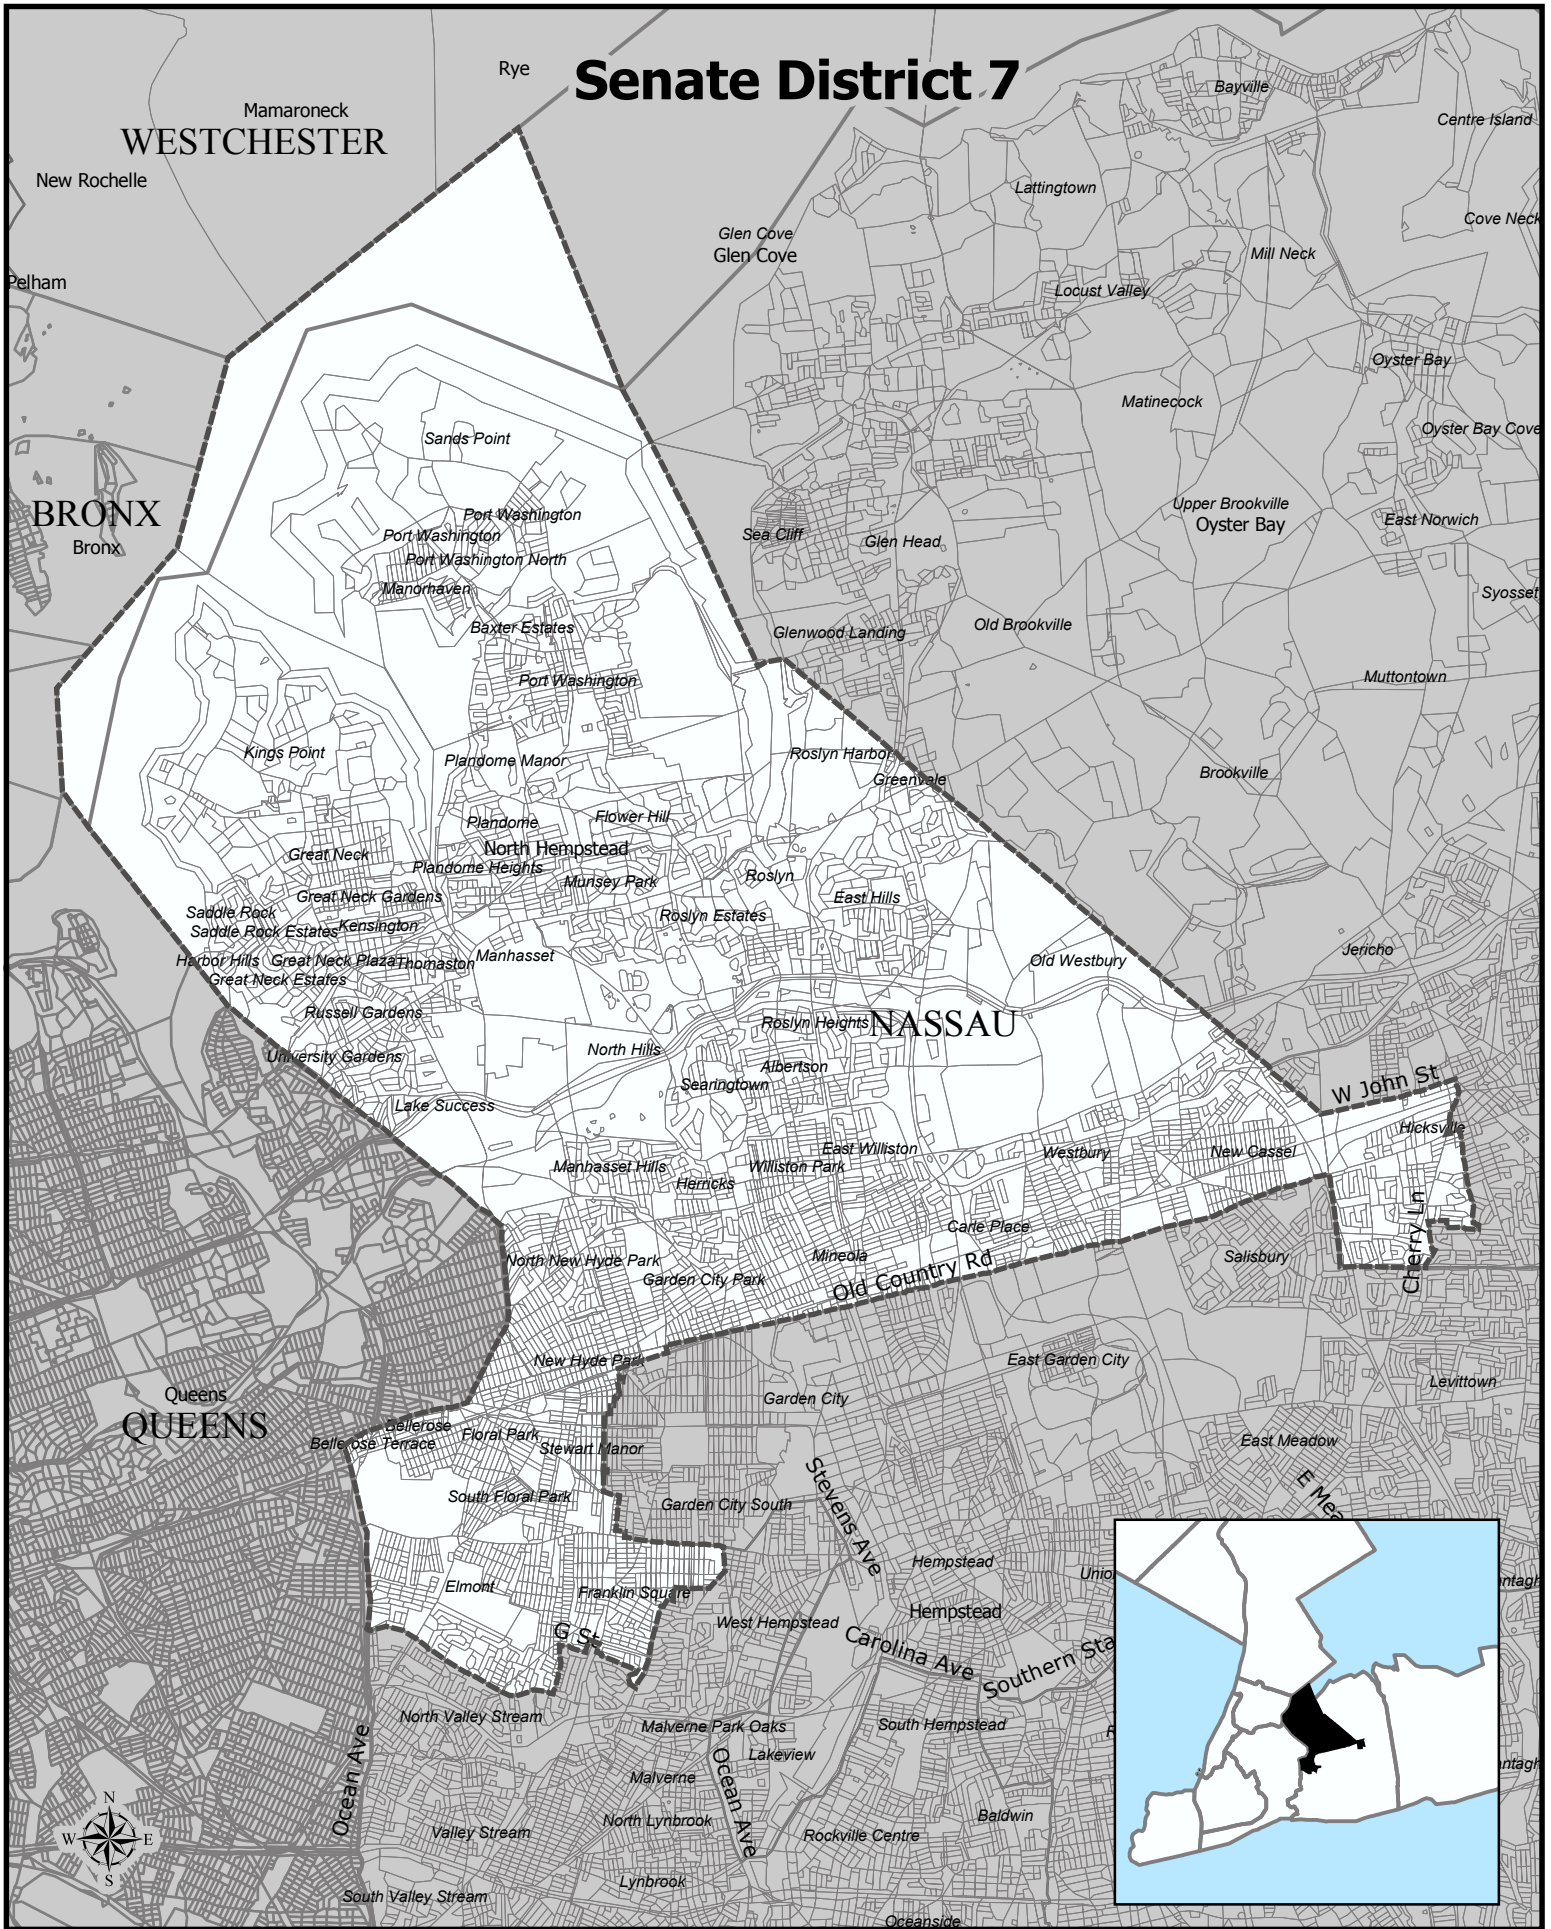

Senate District 7

Senate District 7

Total Population : 305,991
Deviation : -81
Dev. Percentage : -0.03

	NH White	NH Black	Hispanic	NH Amer Ind	NH Asian	NH Multi	NH Other
Total	217,463	25,862	30,312	311	25,927	5,144	972
Total %	71.07	8.45	9.91	0.10	8.47	1.68	0.32
Total18+	170,285	18,363	21,580	197	18,506	3,490	627
Total18%	73.07	7.88	9.26	0.08	7.94	1.50	0.27