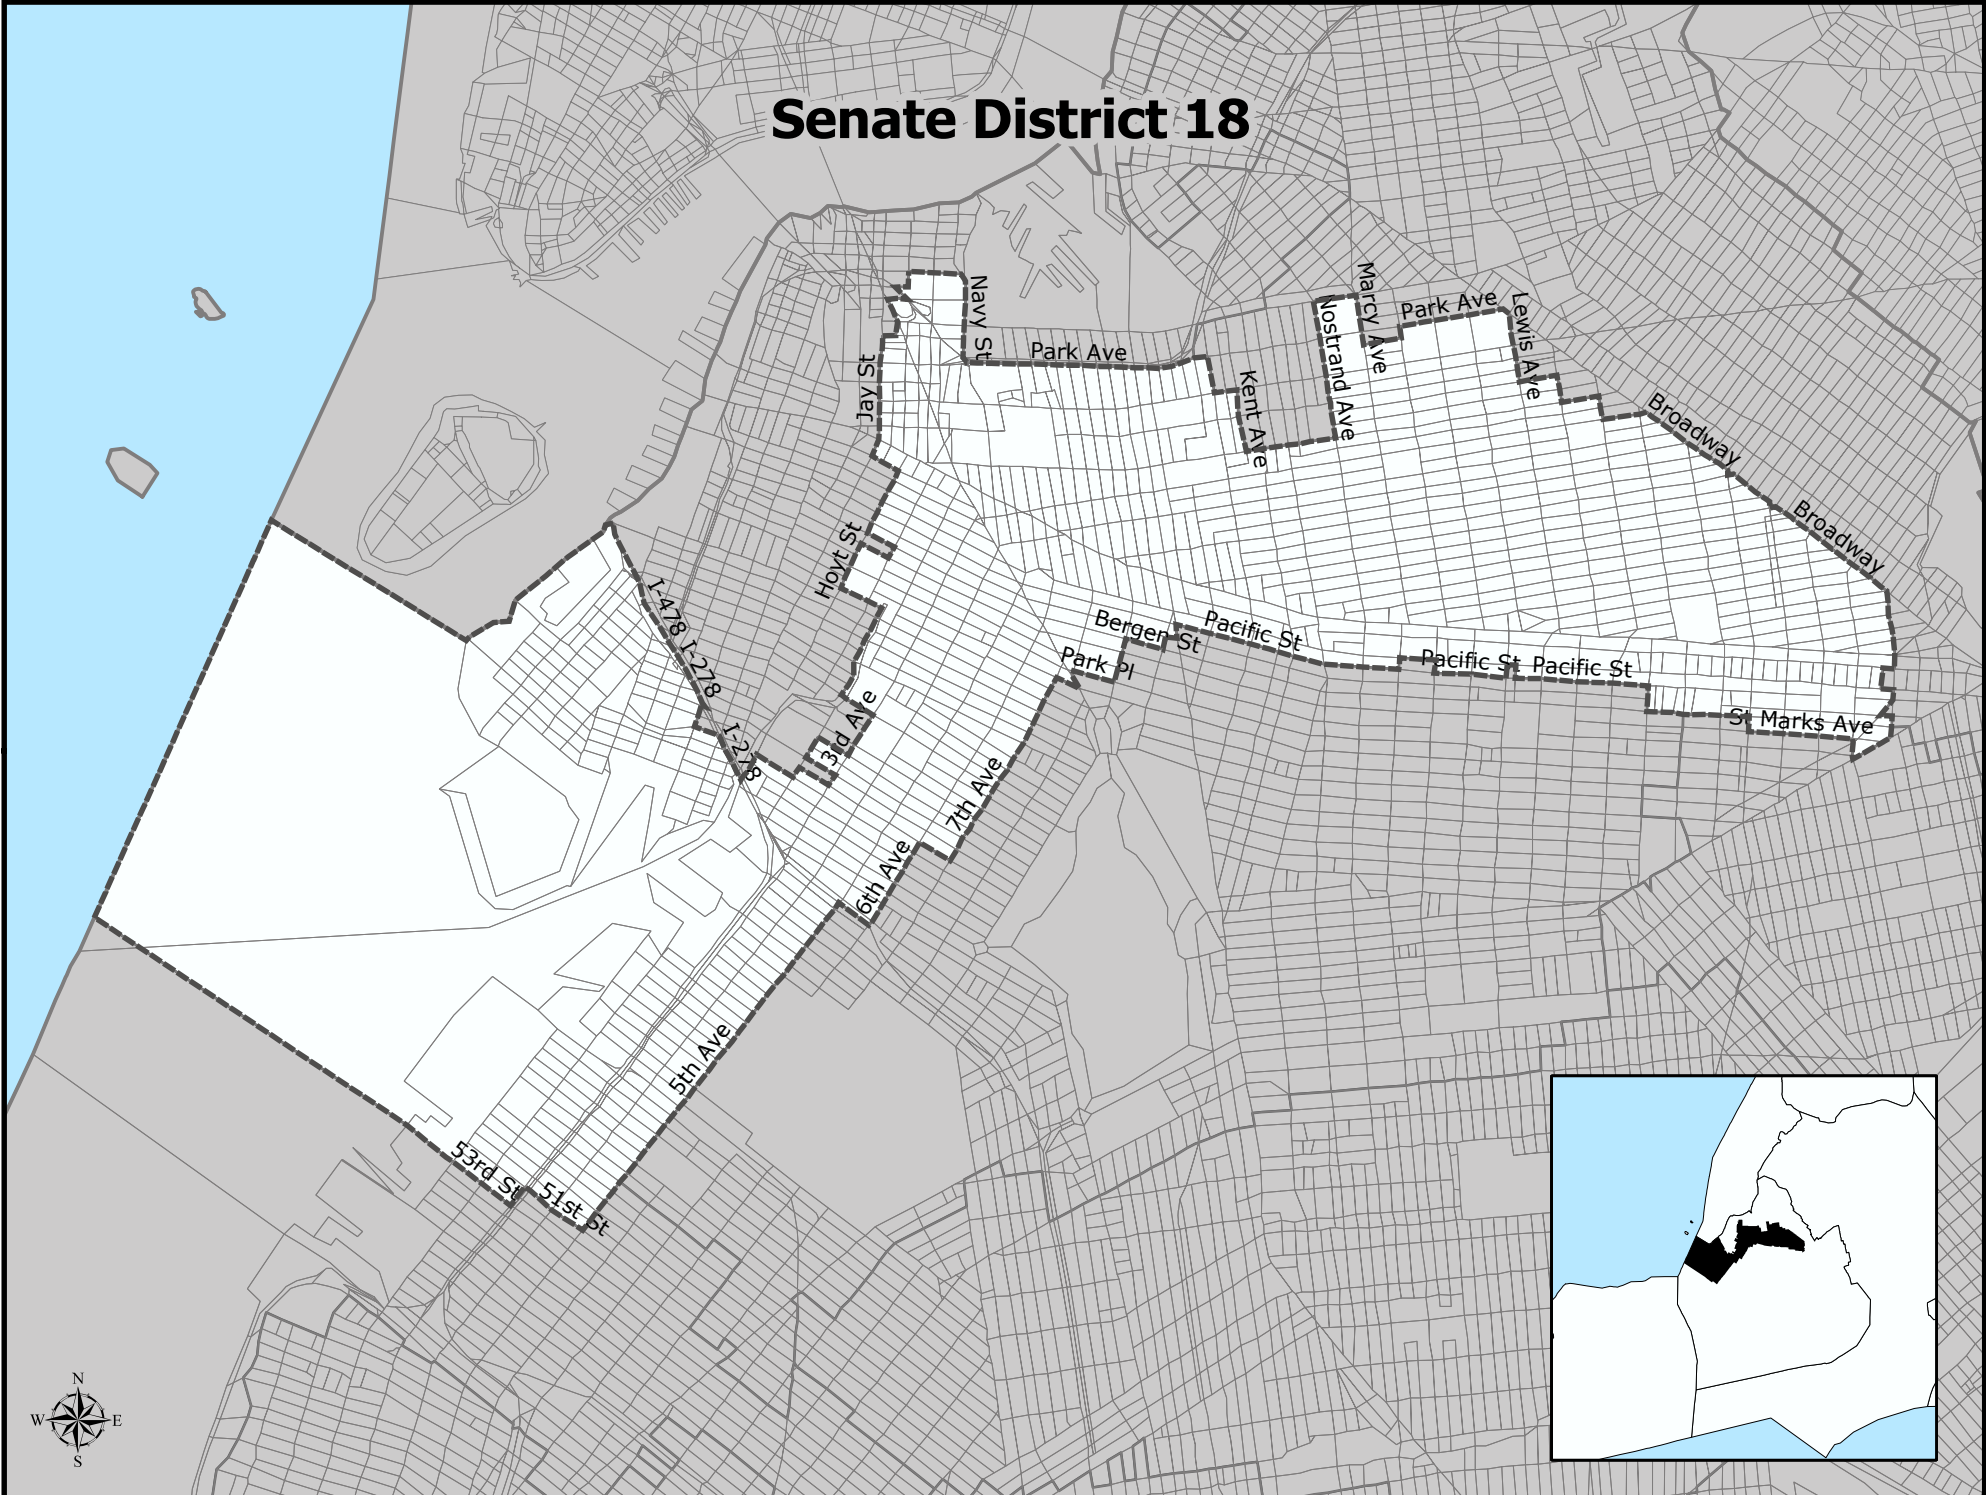

Senate District 18

Senate District 18

Total Population : 311,260
Deviation : 5,188
Dev. Percentage : 1.70

	NH White	NH Black	Hispanic	NH Amer Ind	NH Asian	NH Multi	NH Other
Total	39,635	177,596	76,088	870	7,874	7,749	1,448
Total %	12.73	57.06	24.45	0.28	2.53	2.49	0.47
Total18+	34,776	125,458	52,119	607	6,526	5,765	1,032
Total18%	15.37	55.44	23.03	0.27	2.88	2.55	0.46