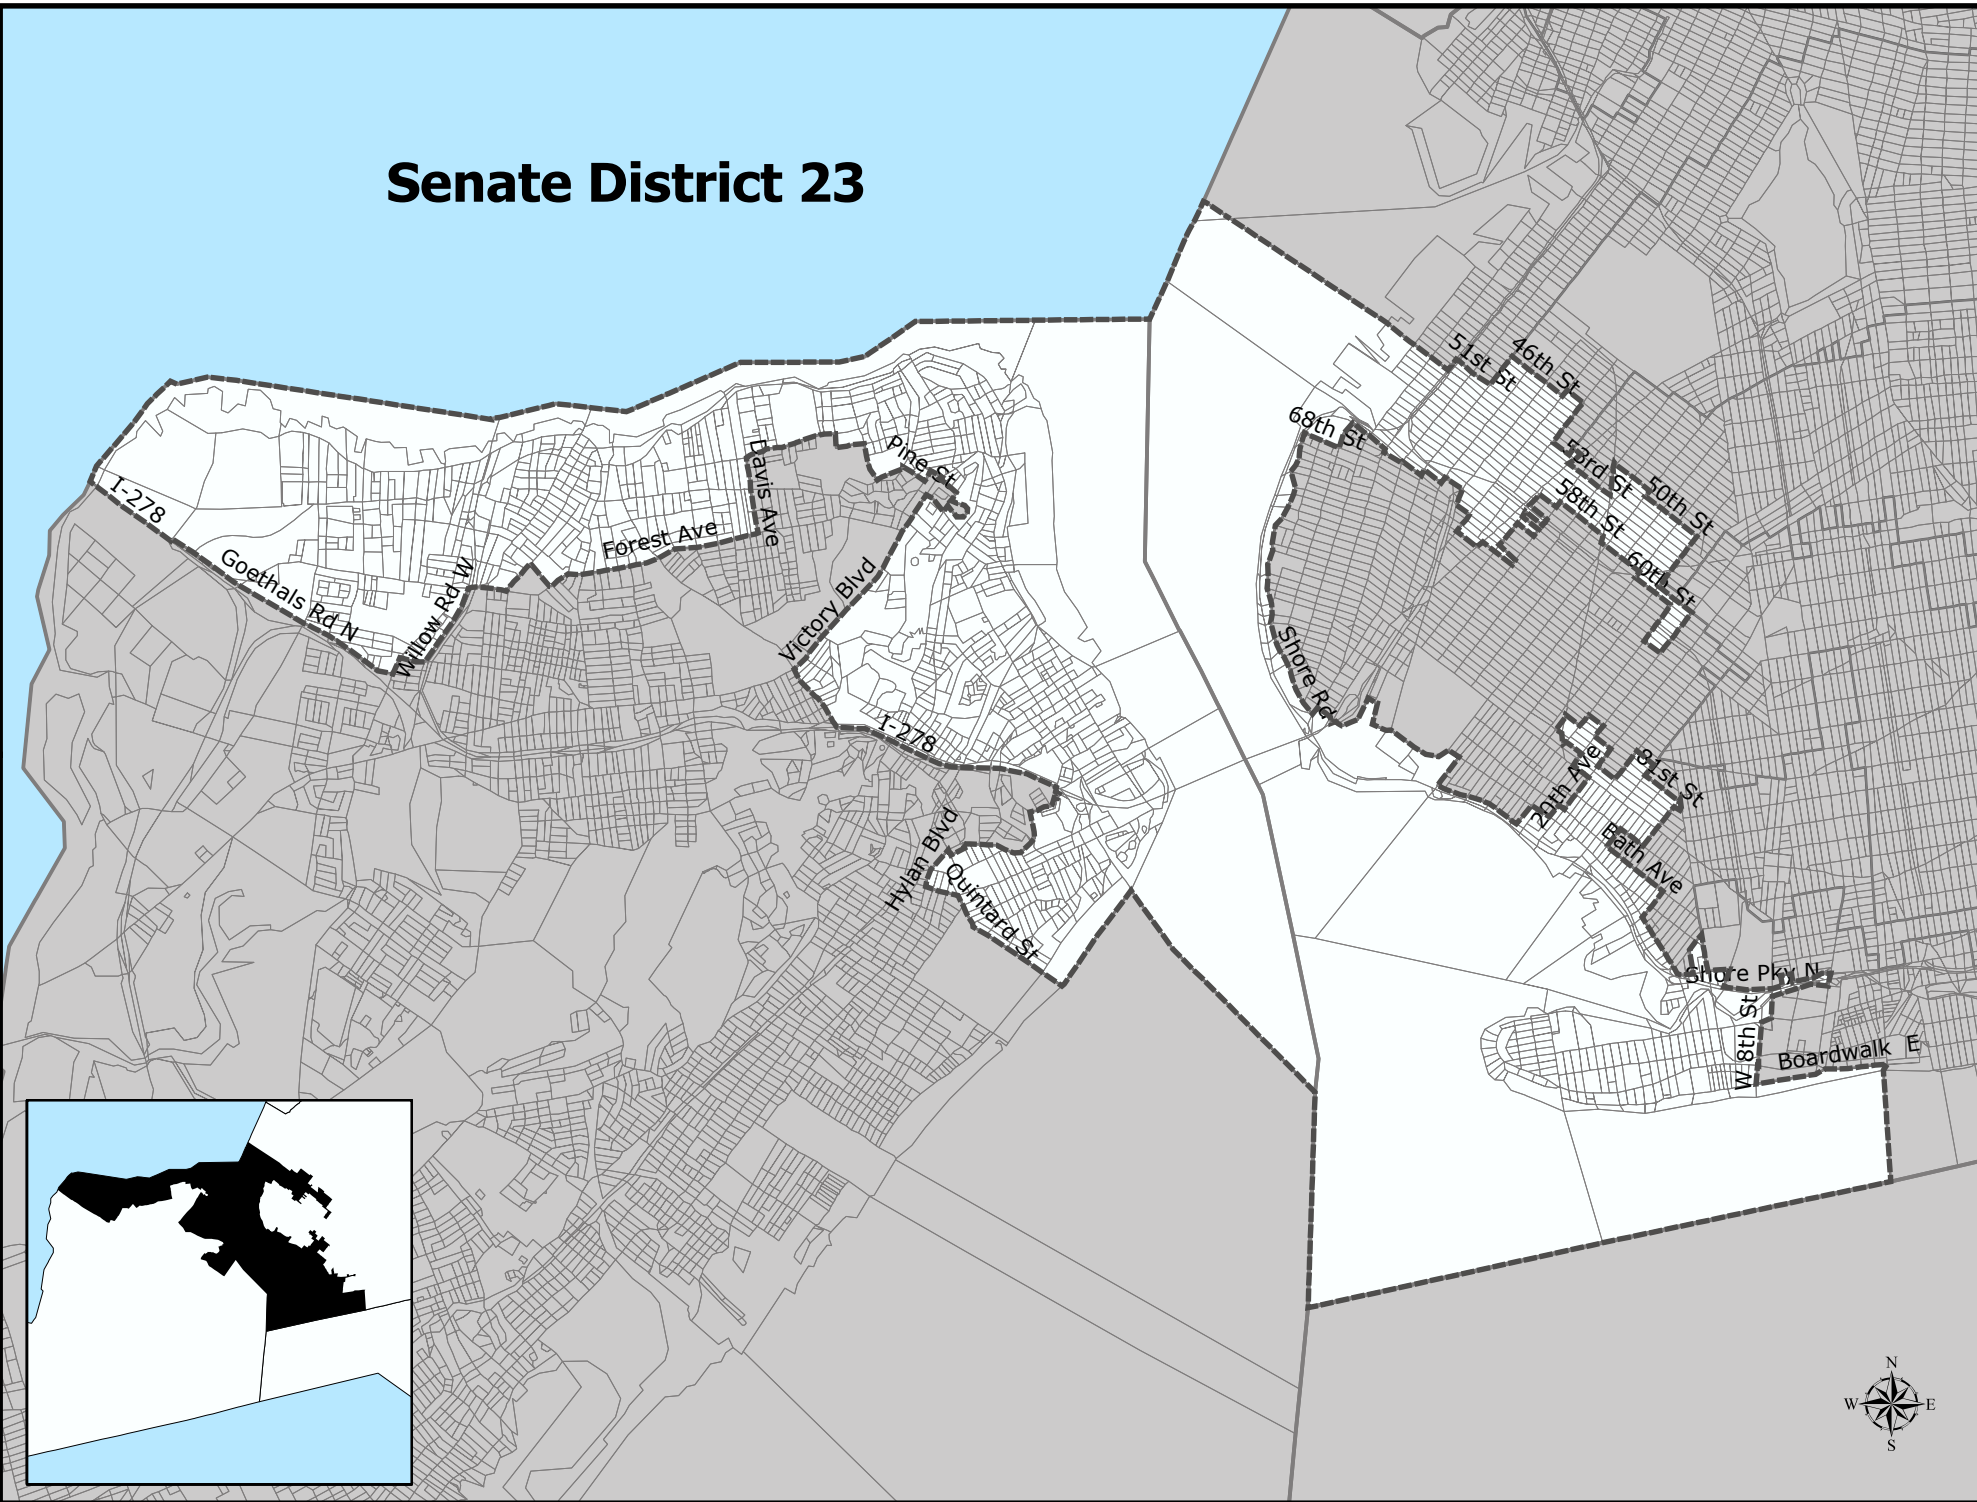

# Senate District 23

# Senate District 23

**Total Population :** 311,259  
**Deviation :** 5,187  
**Dev. Percentage :** 1.69

	NH White	NH Black	Hispanic	NH Amer Ind	NH Asian	NH Multi	NH Other
Total	131,603	49,787	75,006	589	43,695	9,298	1,281
Total %	42.28	16.00	24.10	0.19	14.04	2.99	0.41
Total18+	103,405	31,524	49,218	372	32,683	6,161	814
Total18%	46.13	14.06	21.95	0.17	14.58	2.75	0.36