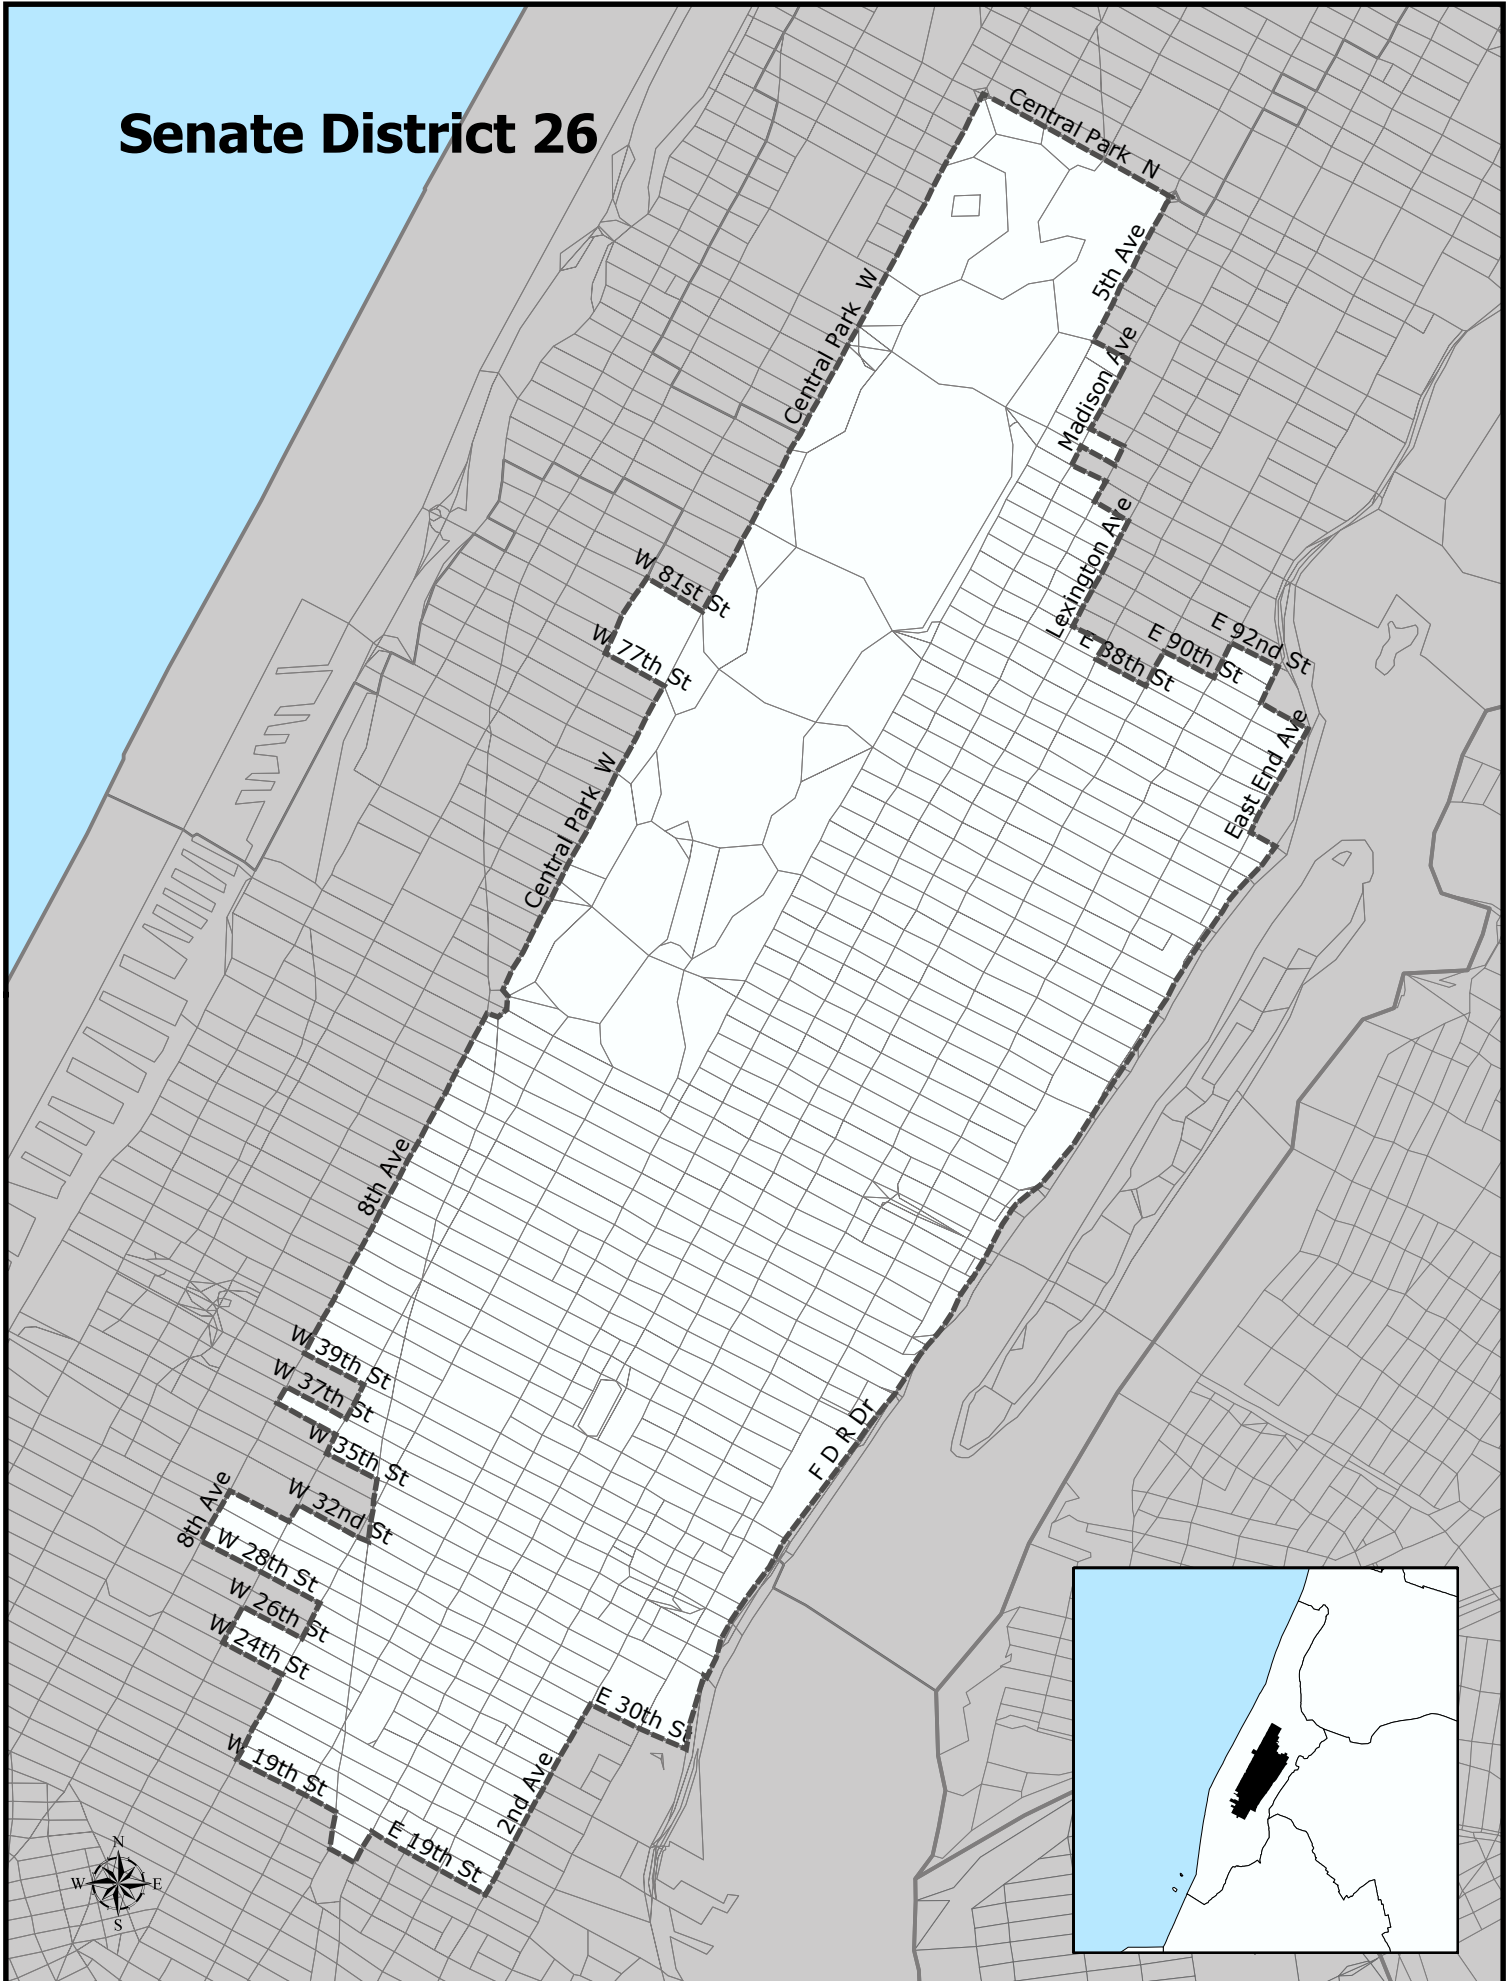

Senate District 26

Senate District 26

Total Population : 311,260
Deviation : 5,188
Dev. Percentage : 1.70

| | NH White | NH Black | Hispanic | NH Amer Ind | NH Asian | NH Multi | NH Other |
|----------|----------|----------|----------|-------------|----------|----------|----------|
| Total | 257,154 | 6,136 | 16,166 | 188 | 25,898 | 4,777 | 941 |
| Total % | 82.62 | 1.97 | 5.19 | 0.06 | 8.32 | 1.53 | 0.30 |
| Total18+ | 233,413 | 5,544 | 14,183 | 170 | 23,634 | 3,690 | 762 |
| Total18% | 82.95 | 1.97 | 5.04 | 0.06 | 8.40 | 1.31 | 0.27 |