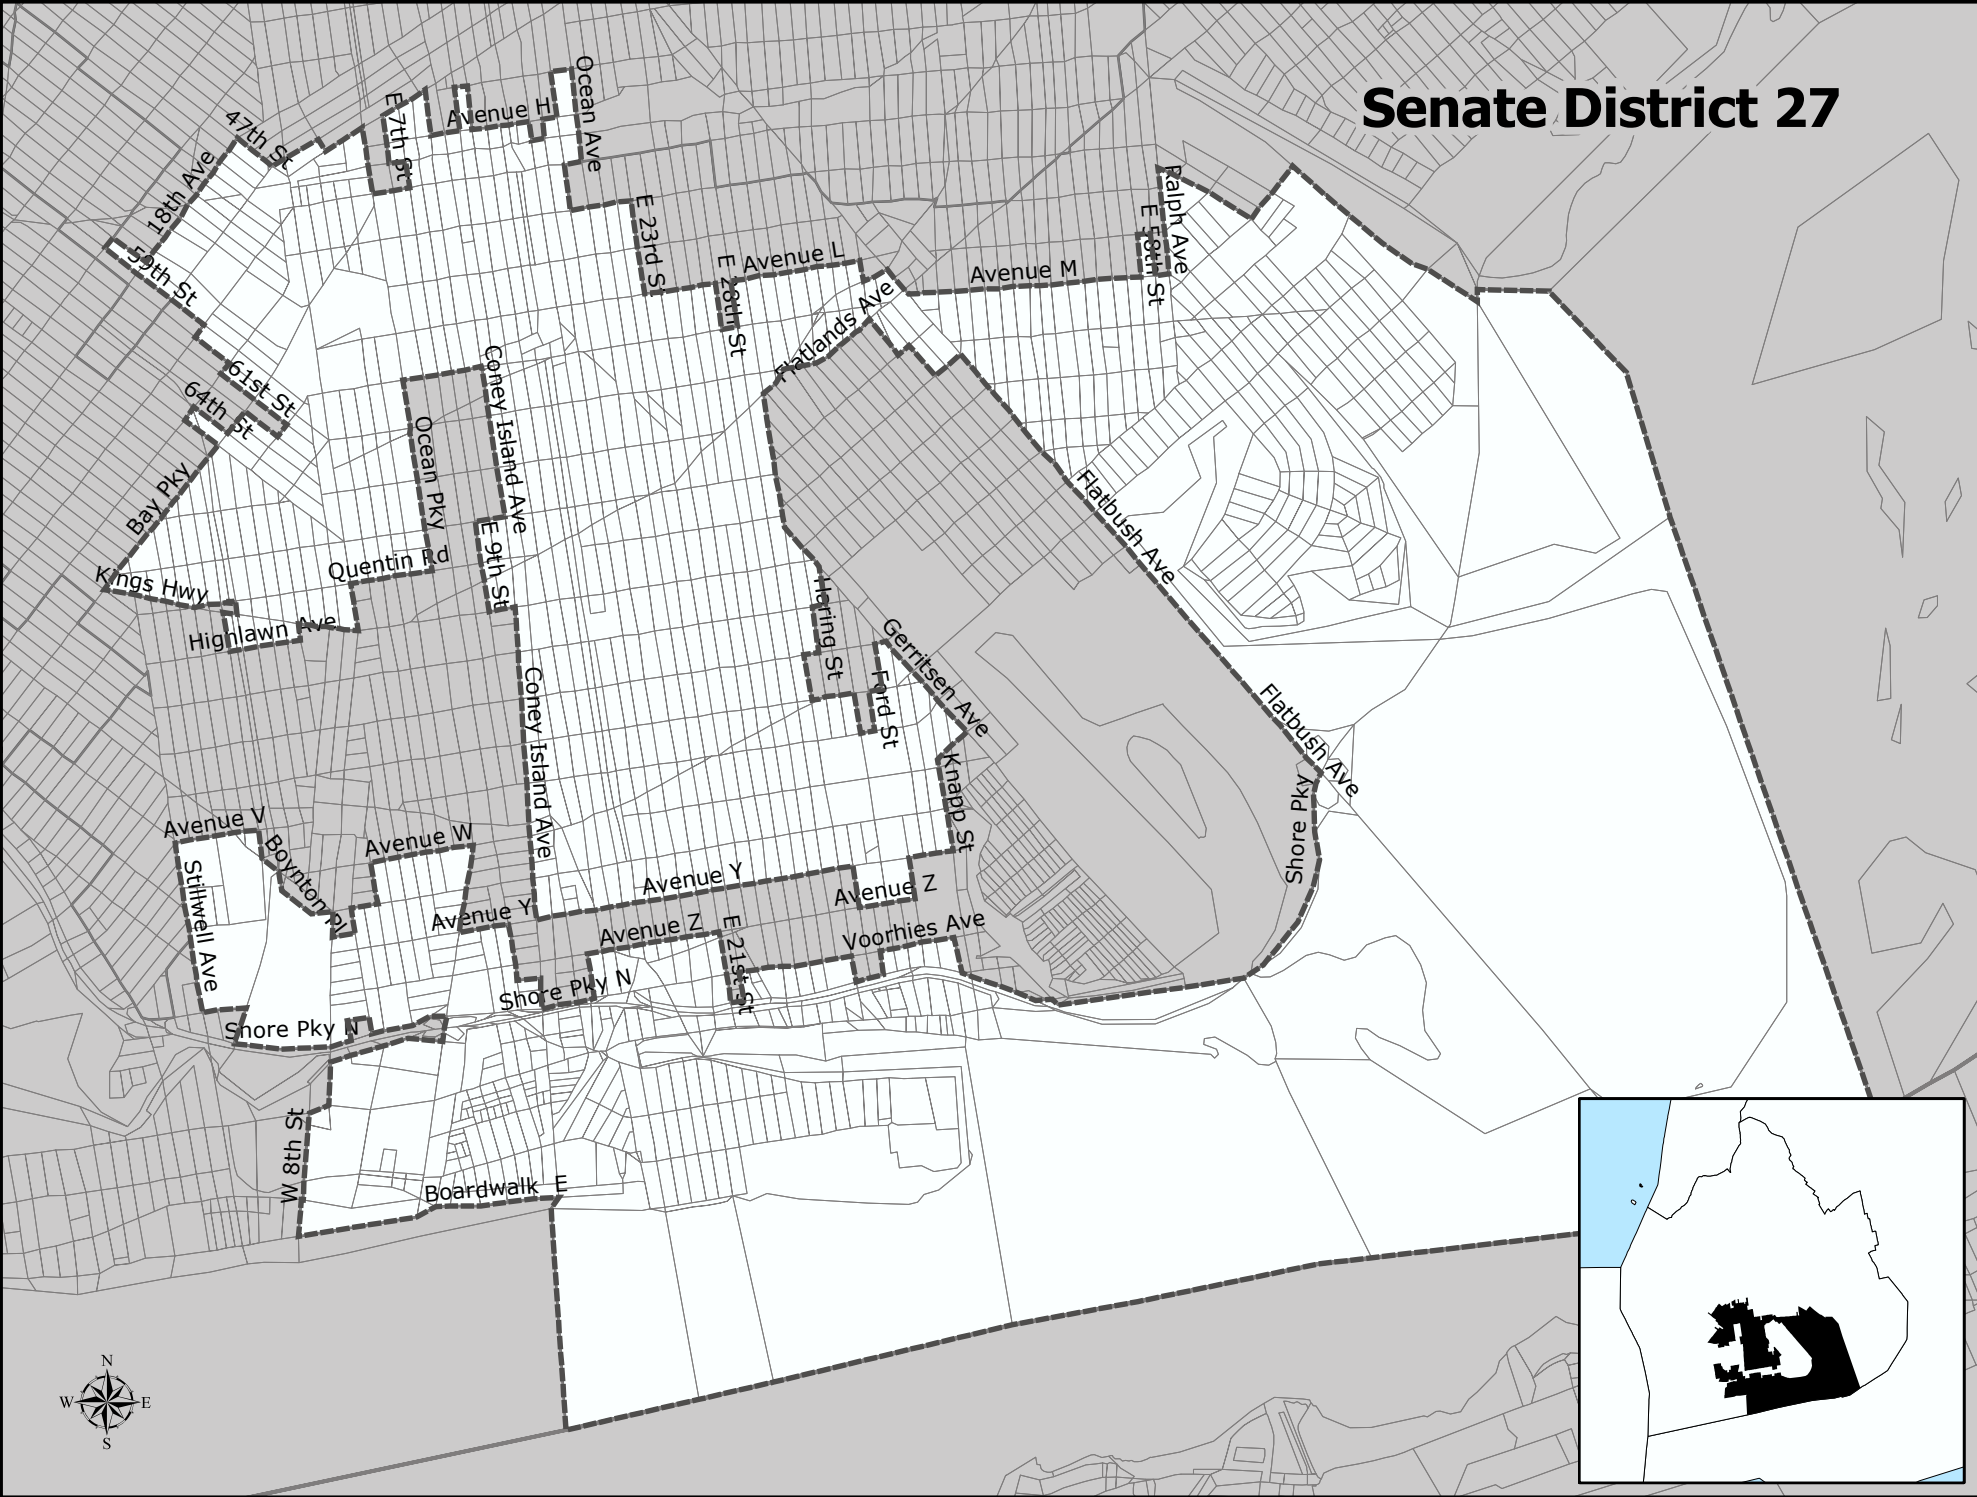

Senate District 27

Senate District 27

Total Population : 311,259
Deviation : 5,187
Dev. Percentage : 1.69

	NH White	NH Black	Hispanic	NH Amer Ind	NH Asian	NH Multi	NH Other
Total	226,015	16,231	25,211	304	35,764	6,729	1,005
Total %	72.61	5.21	8.10	0.10	11.49	2.16	0.32
Total18+	180,599	10,882	17,534	193	26,368	4,767	671
Total18%	74.93	4.52	7.28	0.08	10.94	1.98	0.28