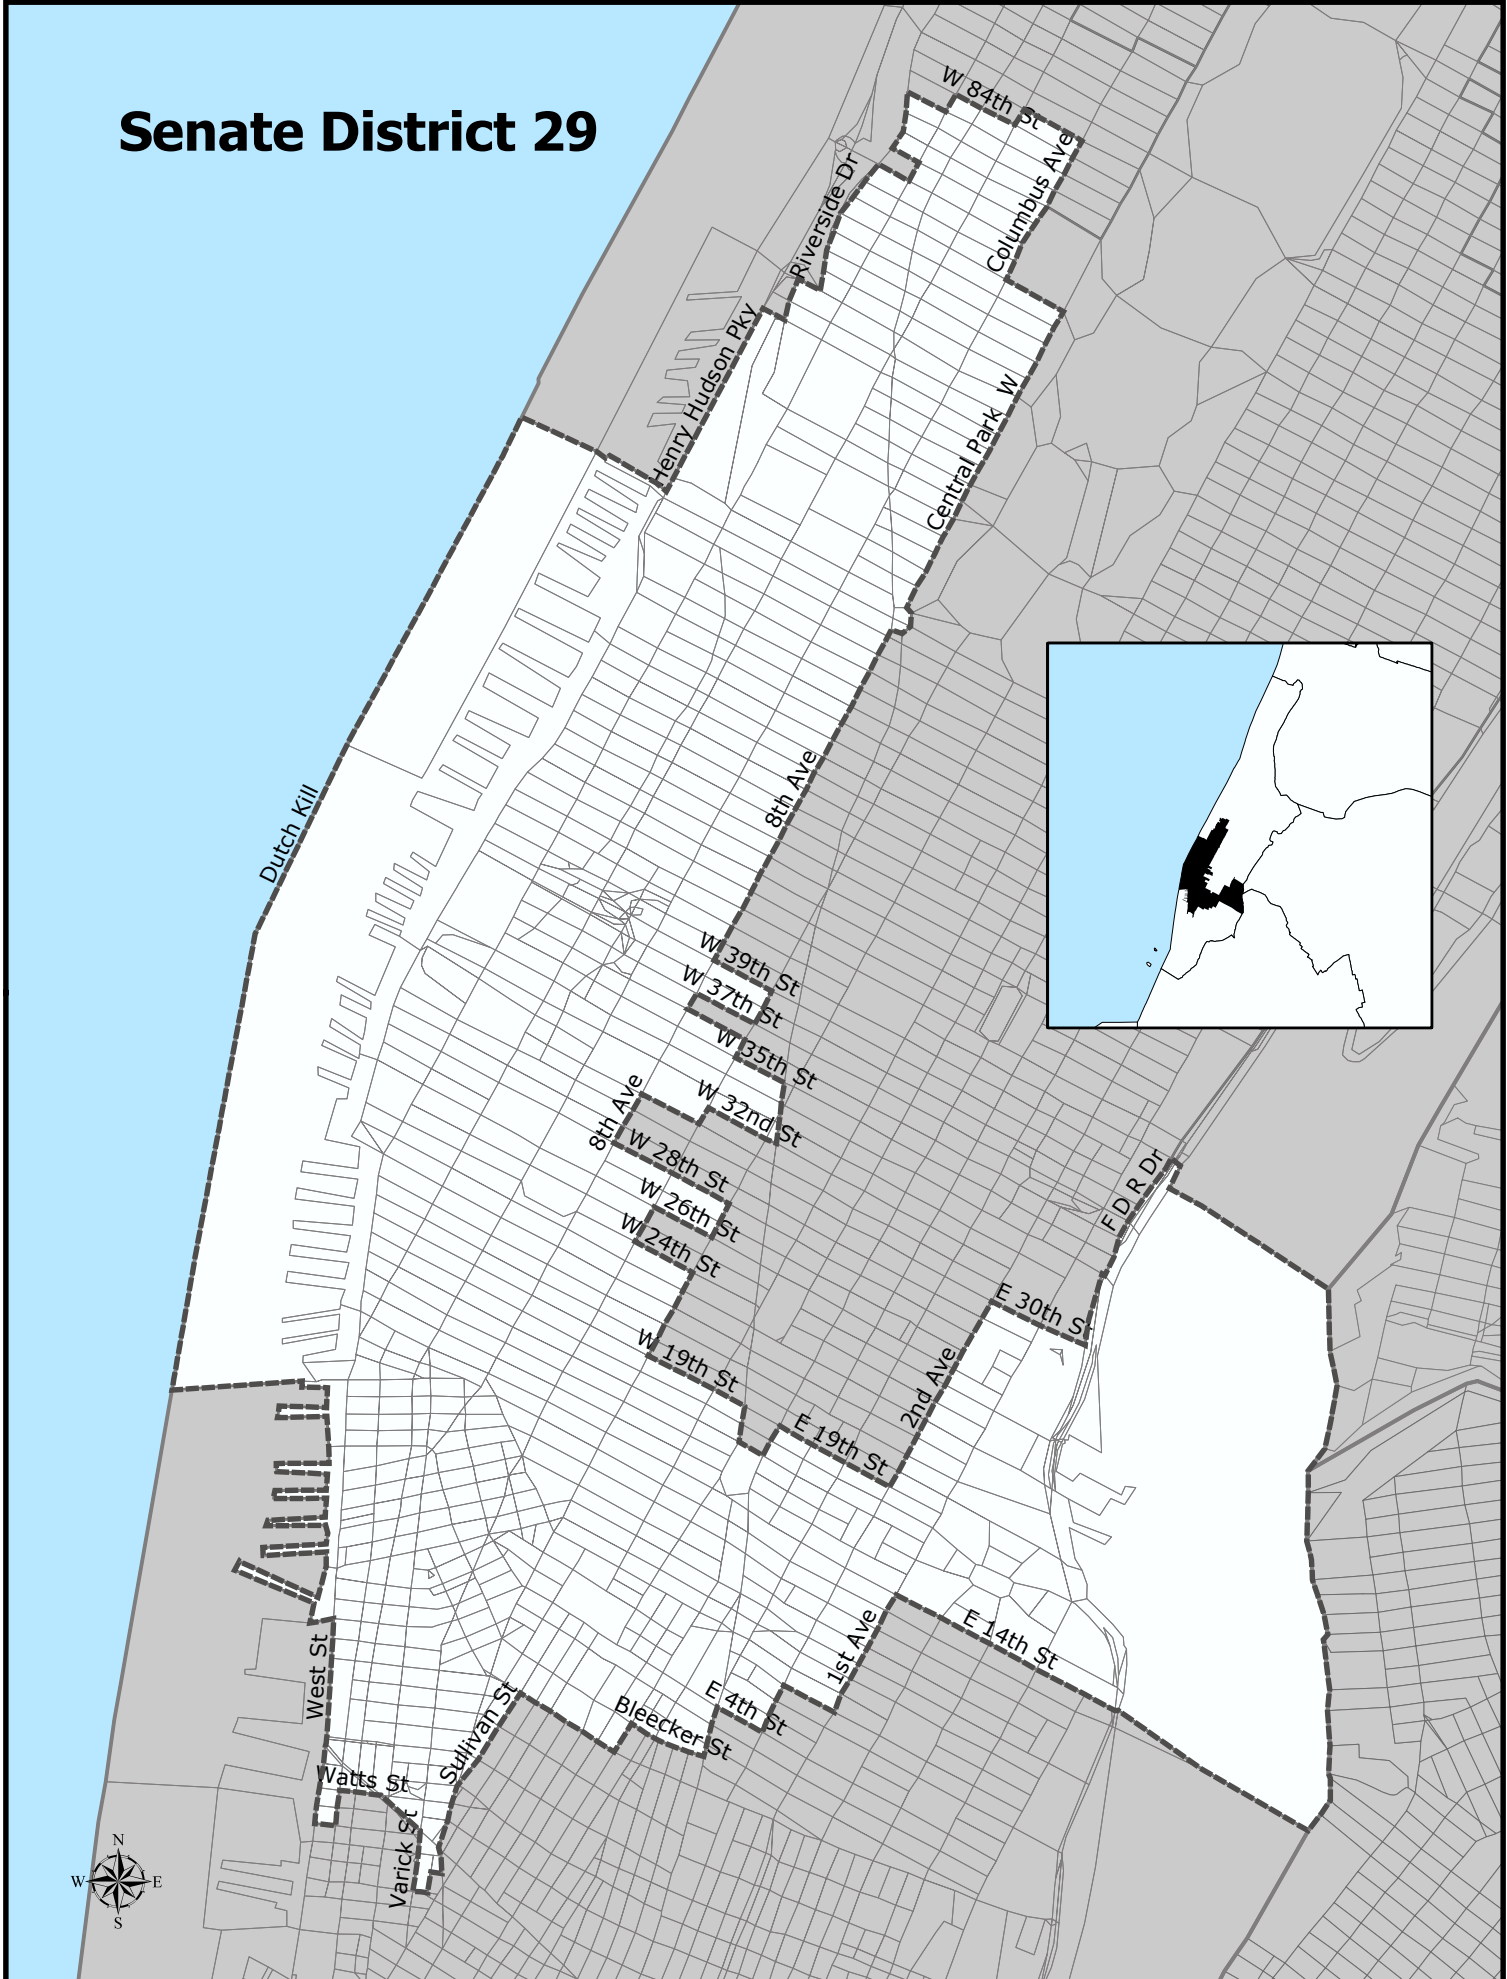

Senate District 29

Senate District 29

Total Population : 311,260
Deviation : 5,188
Dev. Percentage : 1.70

	NH White	NH Black	Hispanic	NH Amer Ind	NH Asian	NH Multi	NH Other
Total	225,300	16,749	35,752	387	25,210	6,524	1,338
Total %	72.38	5.38	11.49	0.12	8.10	2.10	0.43
Total18+	209,309	14,450	29,635	353	23,152	5,289	1,120
Total18%	73.88	5.10	10.46	0.12	8.17	1.87	0.40