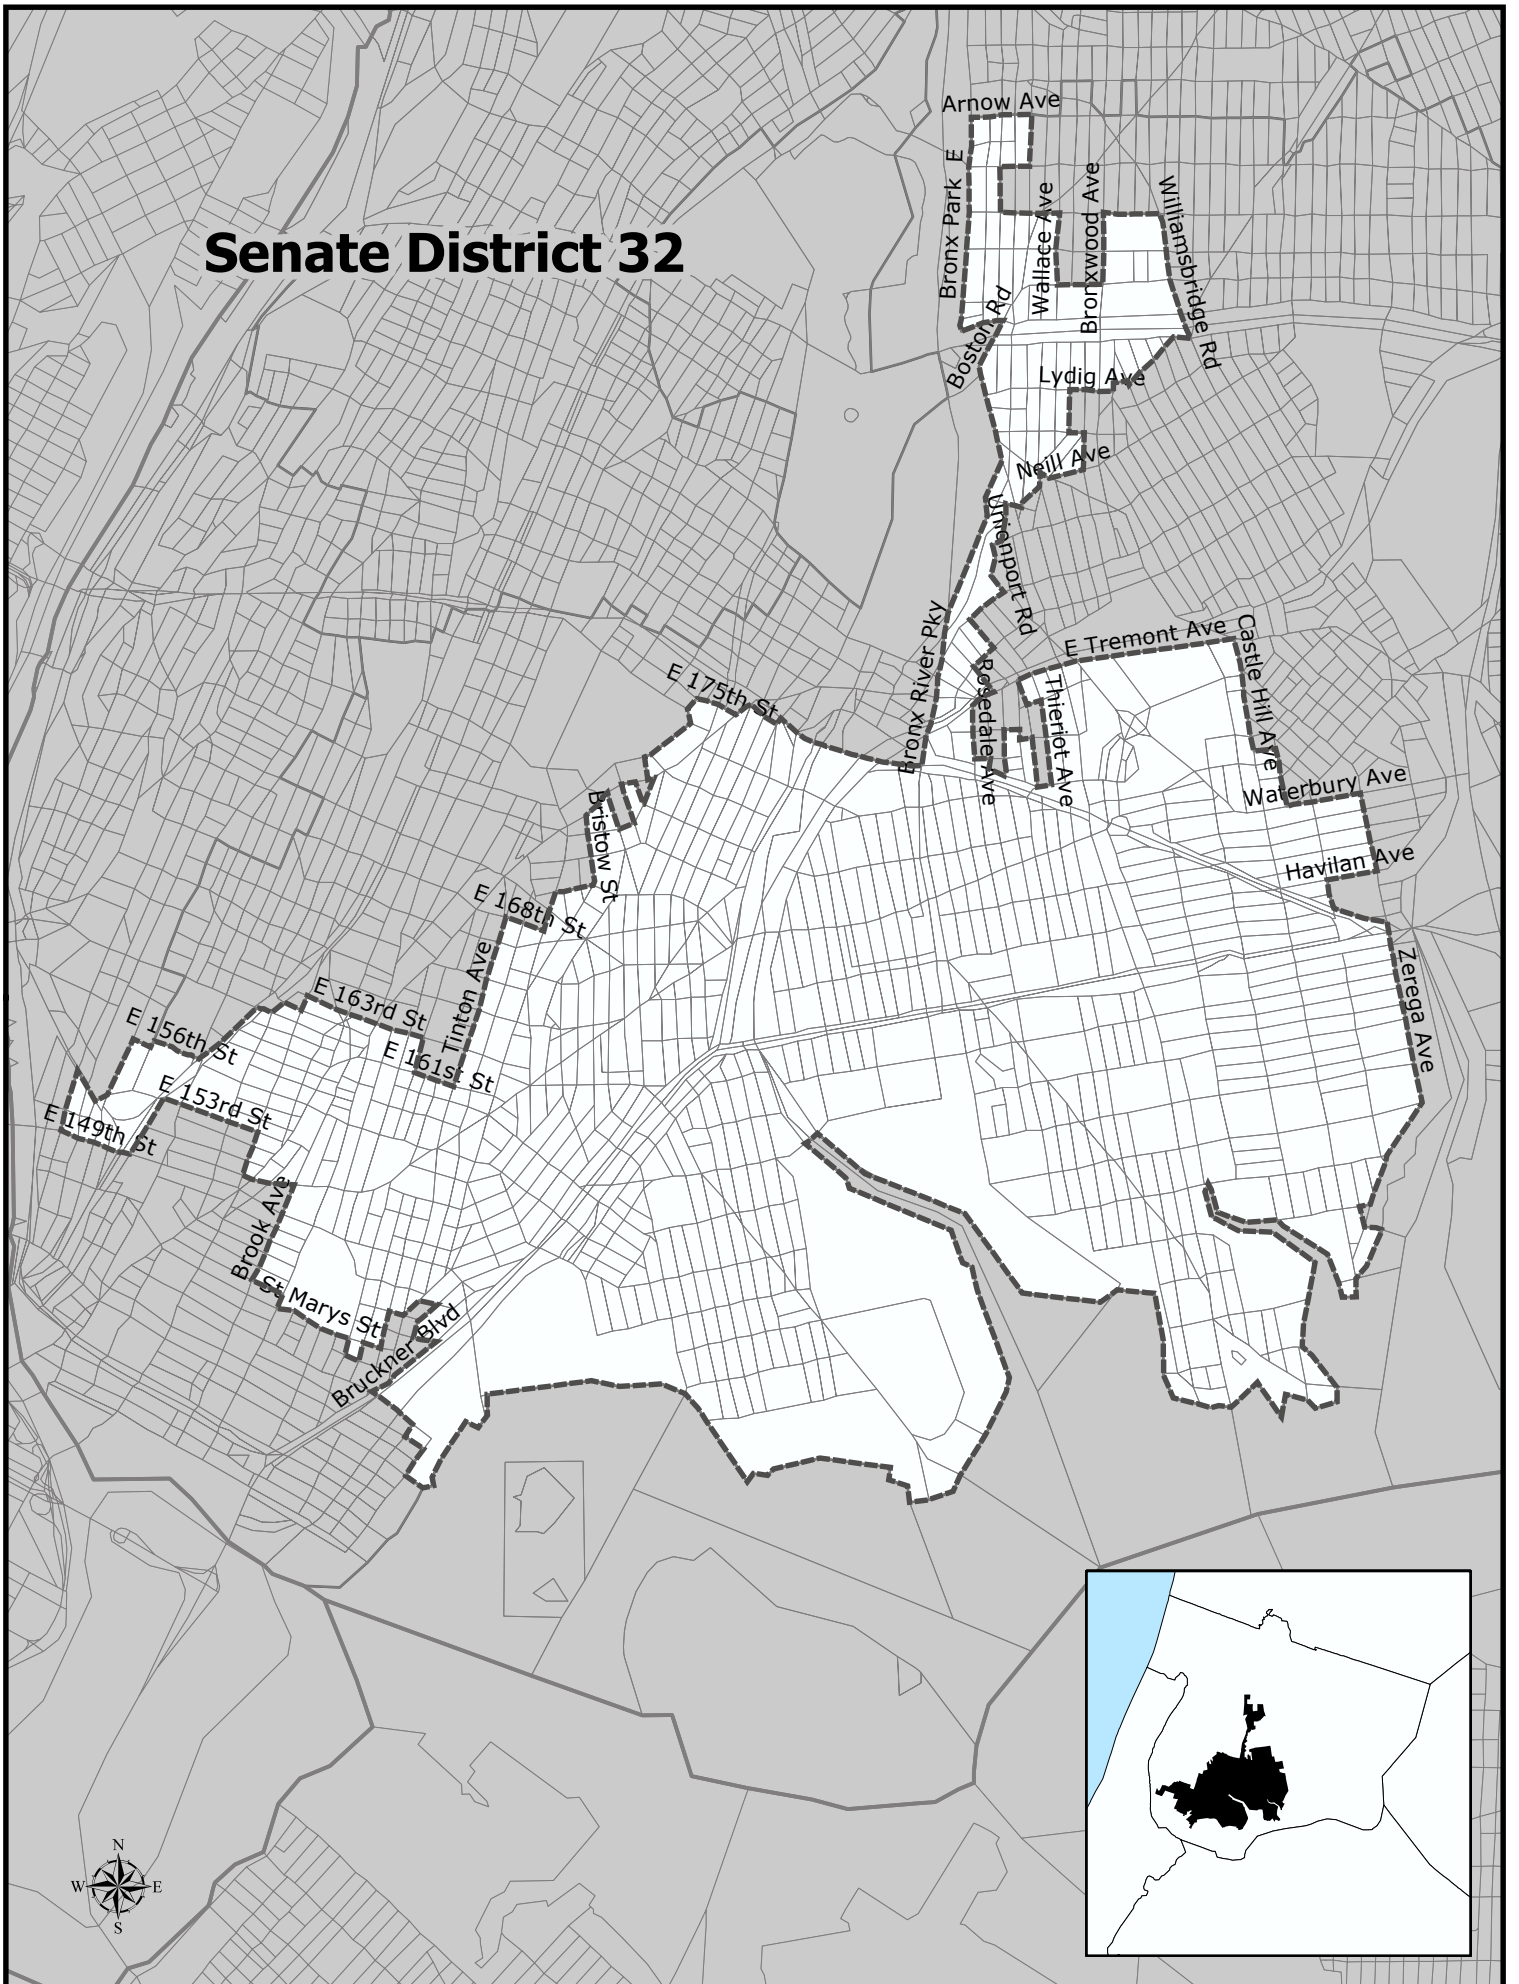

Senate District 32

Senate District 32

Total Population : 311,260
Deviation : 5,188
Dev. Percentage : 1.70

	NH White	NH Black	Hispanic	NH Amer Ind	NH Asian	NH Multi	NH Other
Total	18,152	90,439	185,013	907	8,462	6,041	2,246
Total %	5.83	29.06	59.44	0.29	2.72	1.94	0.72
Total18+	15,311	61,471	123,823	560	6,170	4,226	1,550
Total18%	7.18	28.84	58.10	0.26	2.90	1.98	0.73