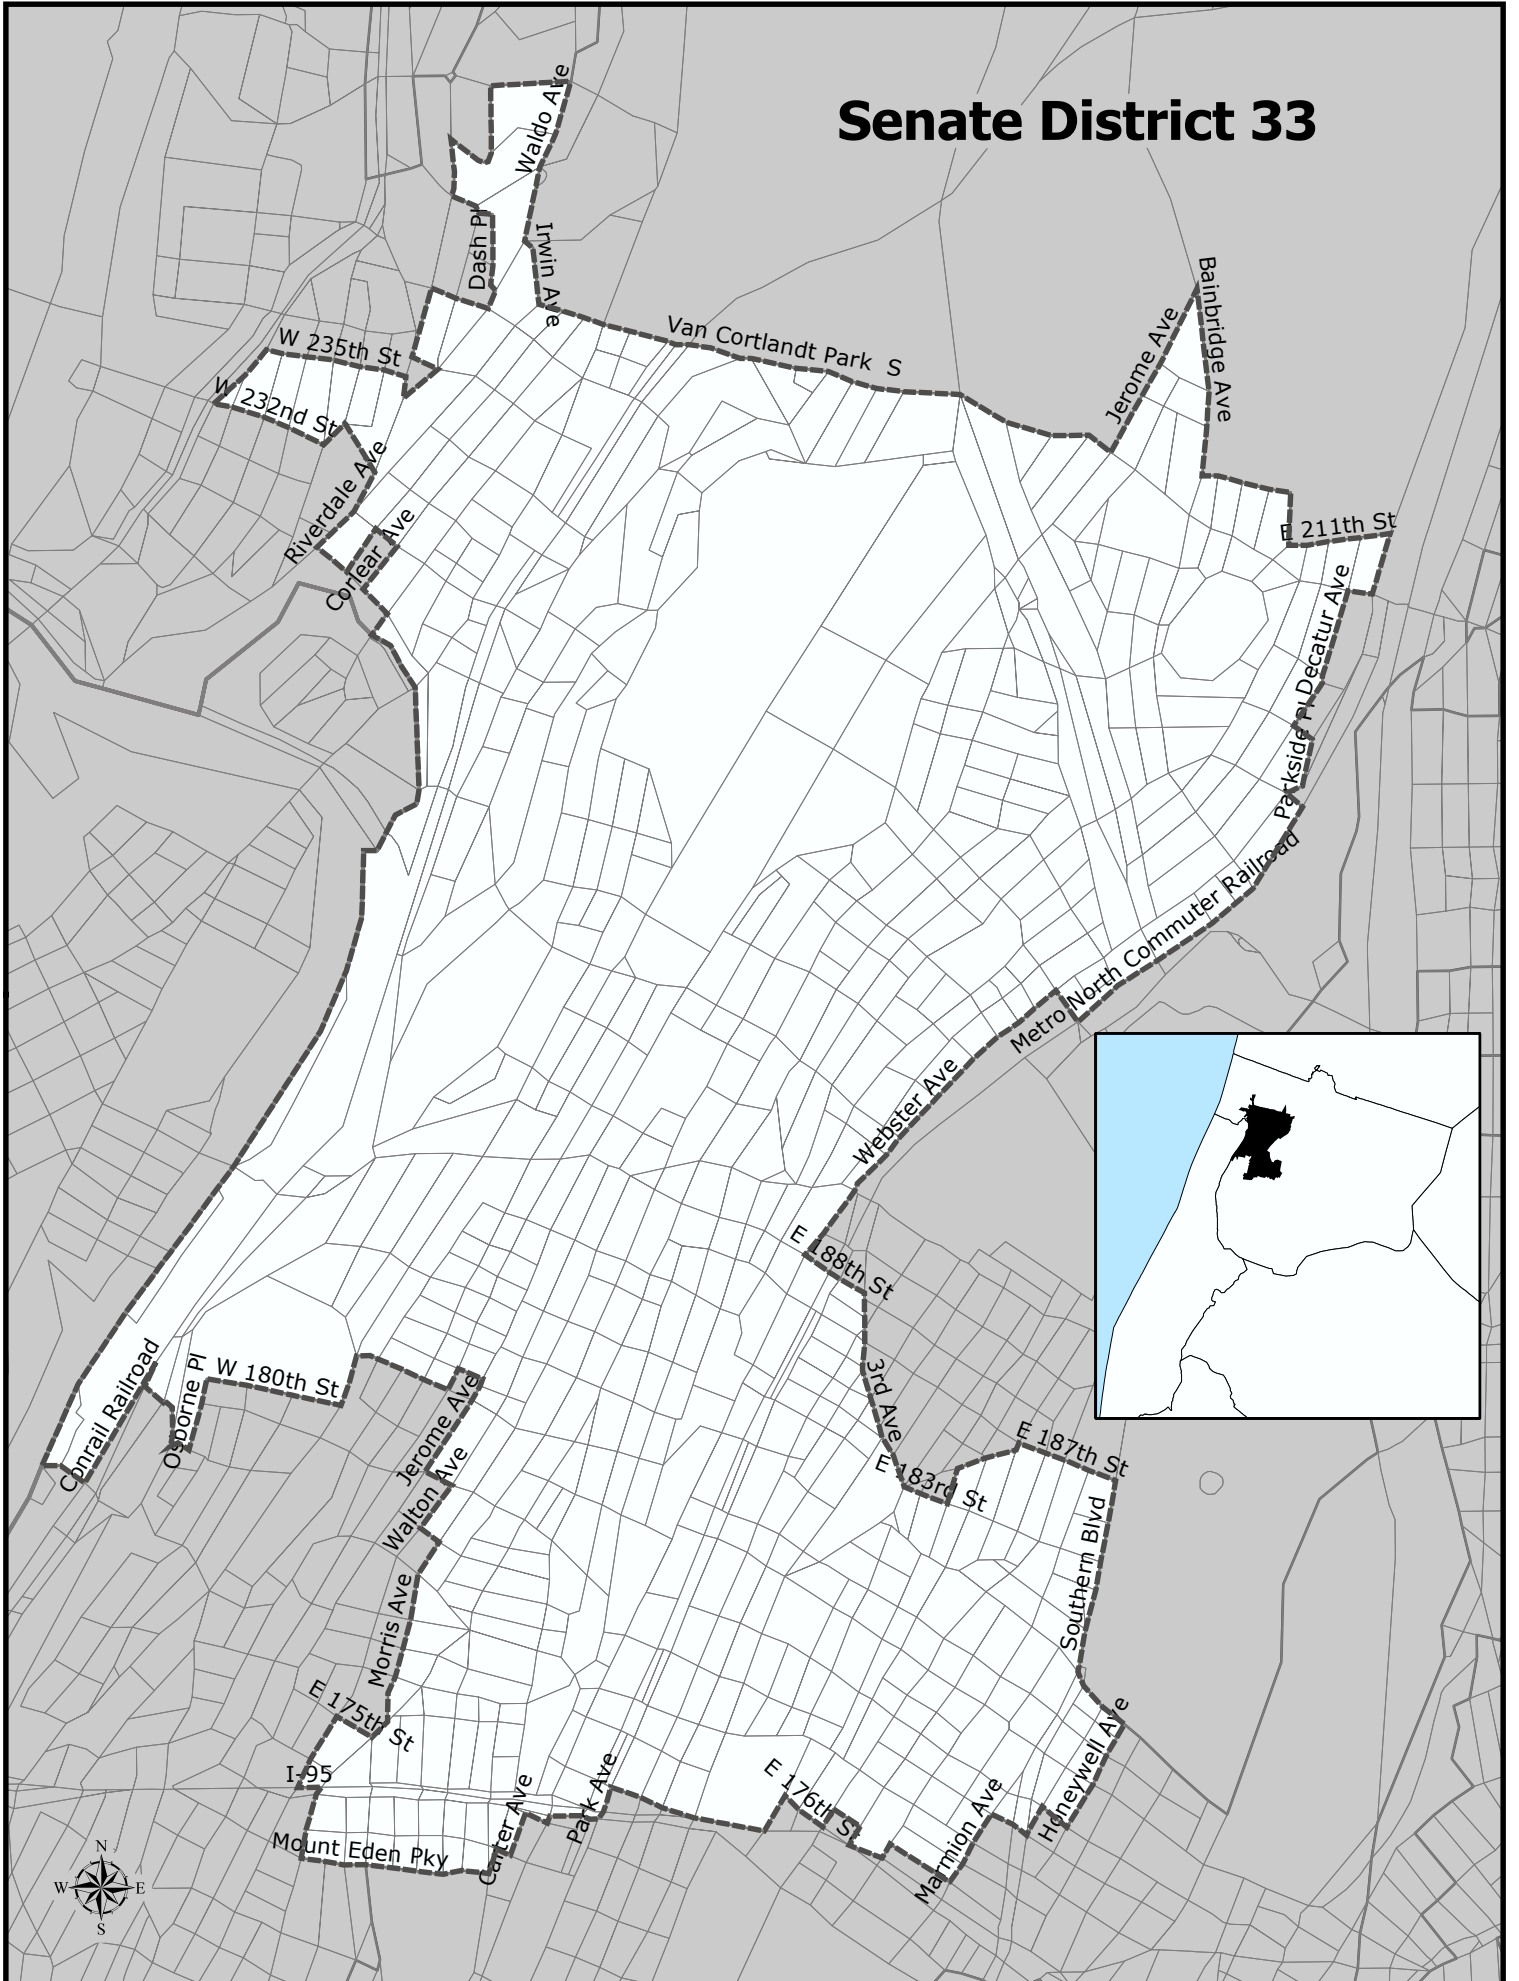

# Senate District 33

# Senate District 33

**Total Population :** 311,258  
**Deviation :** 5,186  
**Dev. Percentage :** 1.69

	NH White	NH Black	Hispanic	NH Amer Ind	NH Asian	NH Multi	NH Other
Total	32,187	69,270	185,758	946	13,920	6,820	2,357
Total %	10.34	22.25	59.68	0.30	4.47	2.19	0.76
Total18+	27,444	47,067	120,004	474	10,449	4,830	1,535
Total18%	12.96	22.22	56.66	0.22	4.93	2.28	0.72