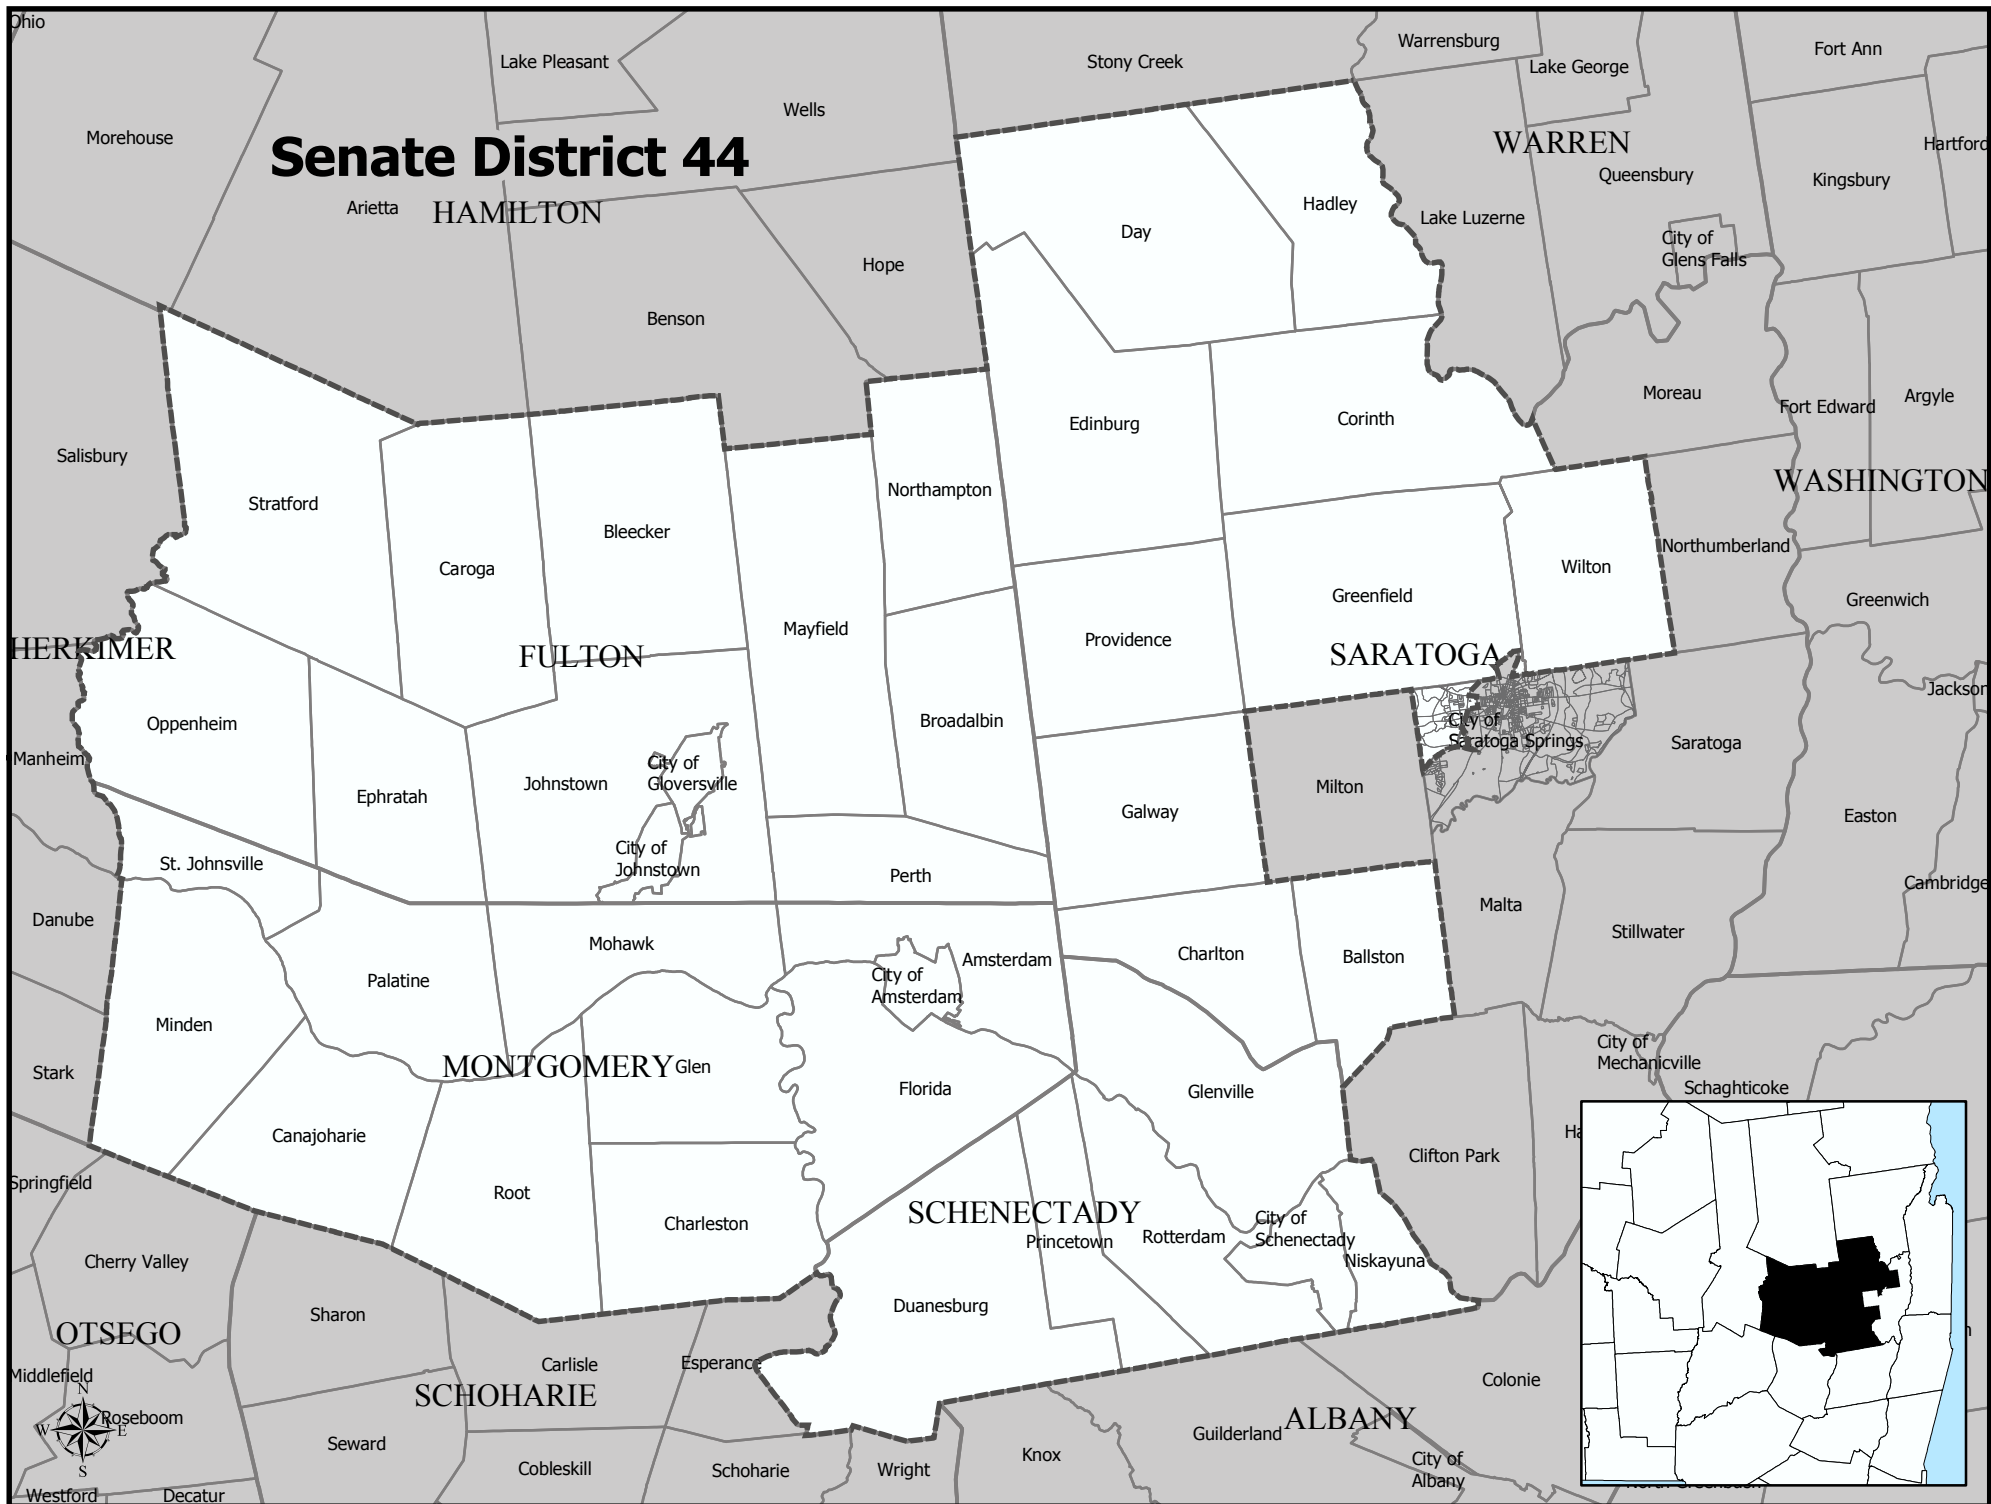

Senate District 44

Senate District 44

Total Population : 302,248
Deviation : -3,824
Dev. Percentage : -1.25

	NH White	NH Black	Hispanic	NH Amer Ind	NH Asian	NH Multi	NH Other
Total	273,258	11,176	9,533	559	3,622	3,646	454
Total %	90.41	3.70	3.15	0.18	1.20	1.21	0.15
Total18+	209,520	7,087	5,531	415	2,612	1,875	197
Total18%	92.20	3.12	2.43	0.18	1.15	0.83	0.09