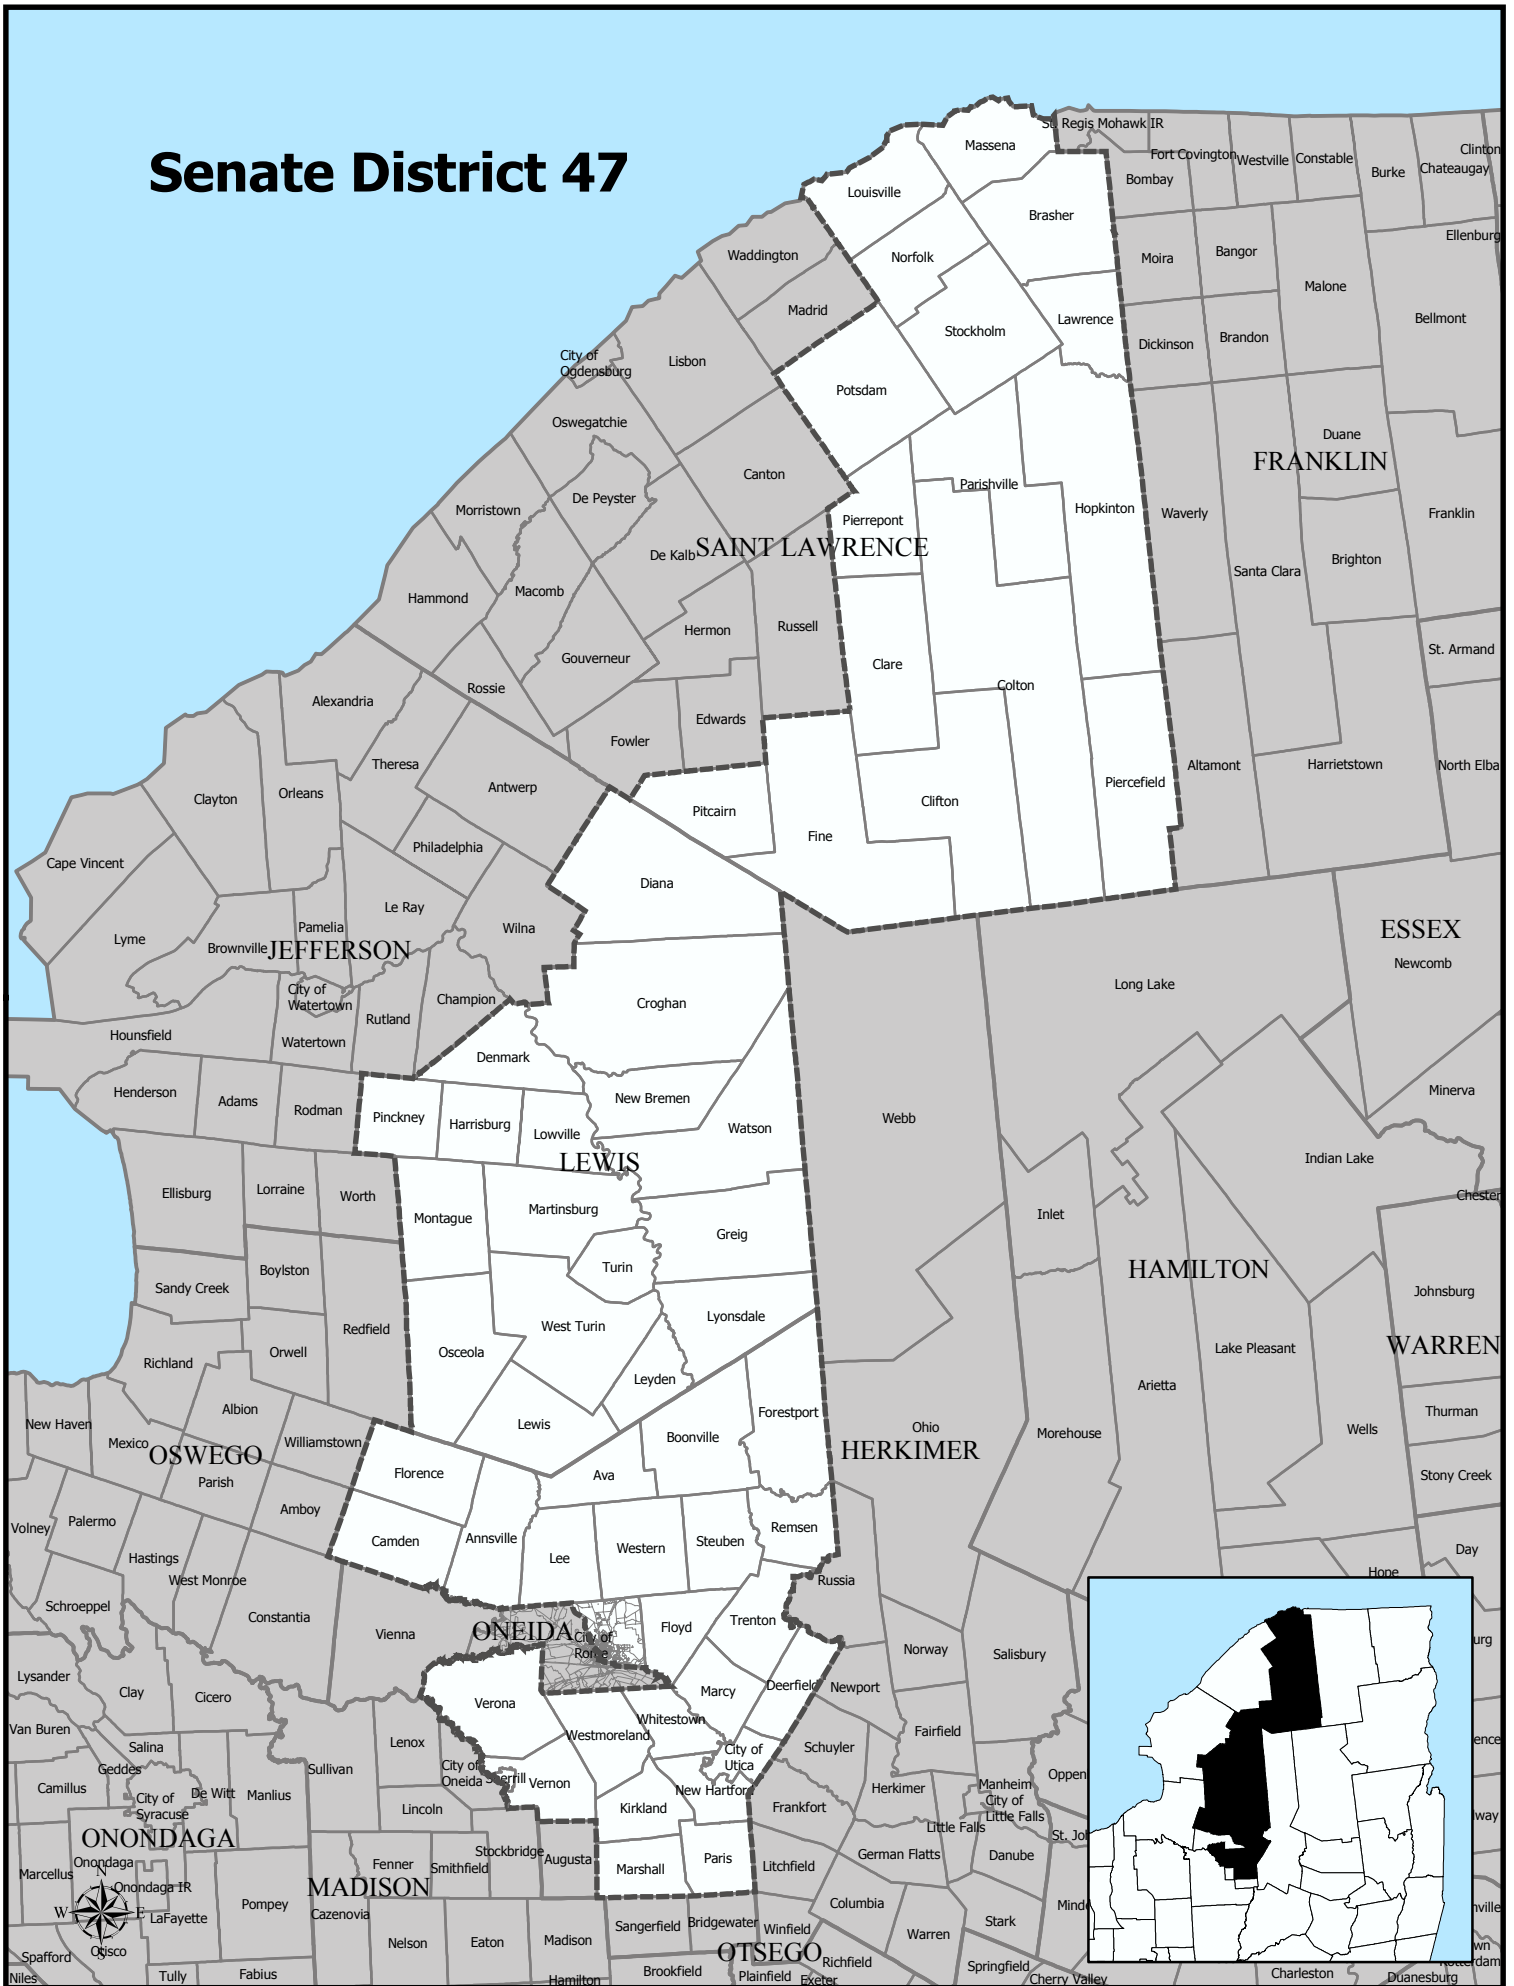

Senate District 47

Senate District 47

Total Population : 291,303
Deviation : -14,769
Dev. Percentage : -4.83

	NH White	NH Black	Hispanic	NH Amer Ind	NH Asian	NH Multi	NH Other
Total	264,784	11,696	6,991	1,154	3,175	3,195	308
Total %	90.90	4.02	2.40	0.40	1.09	1.10	0.11
Total18+	203,666	8,160	4,582	848	2,255	1,690	143
Total18%	92.01	3.69	2.07	0.38	1.02	0.76	0.06