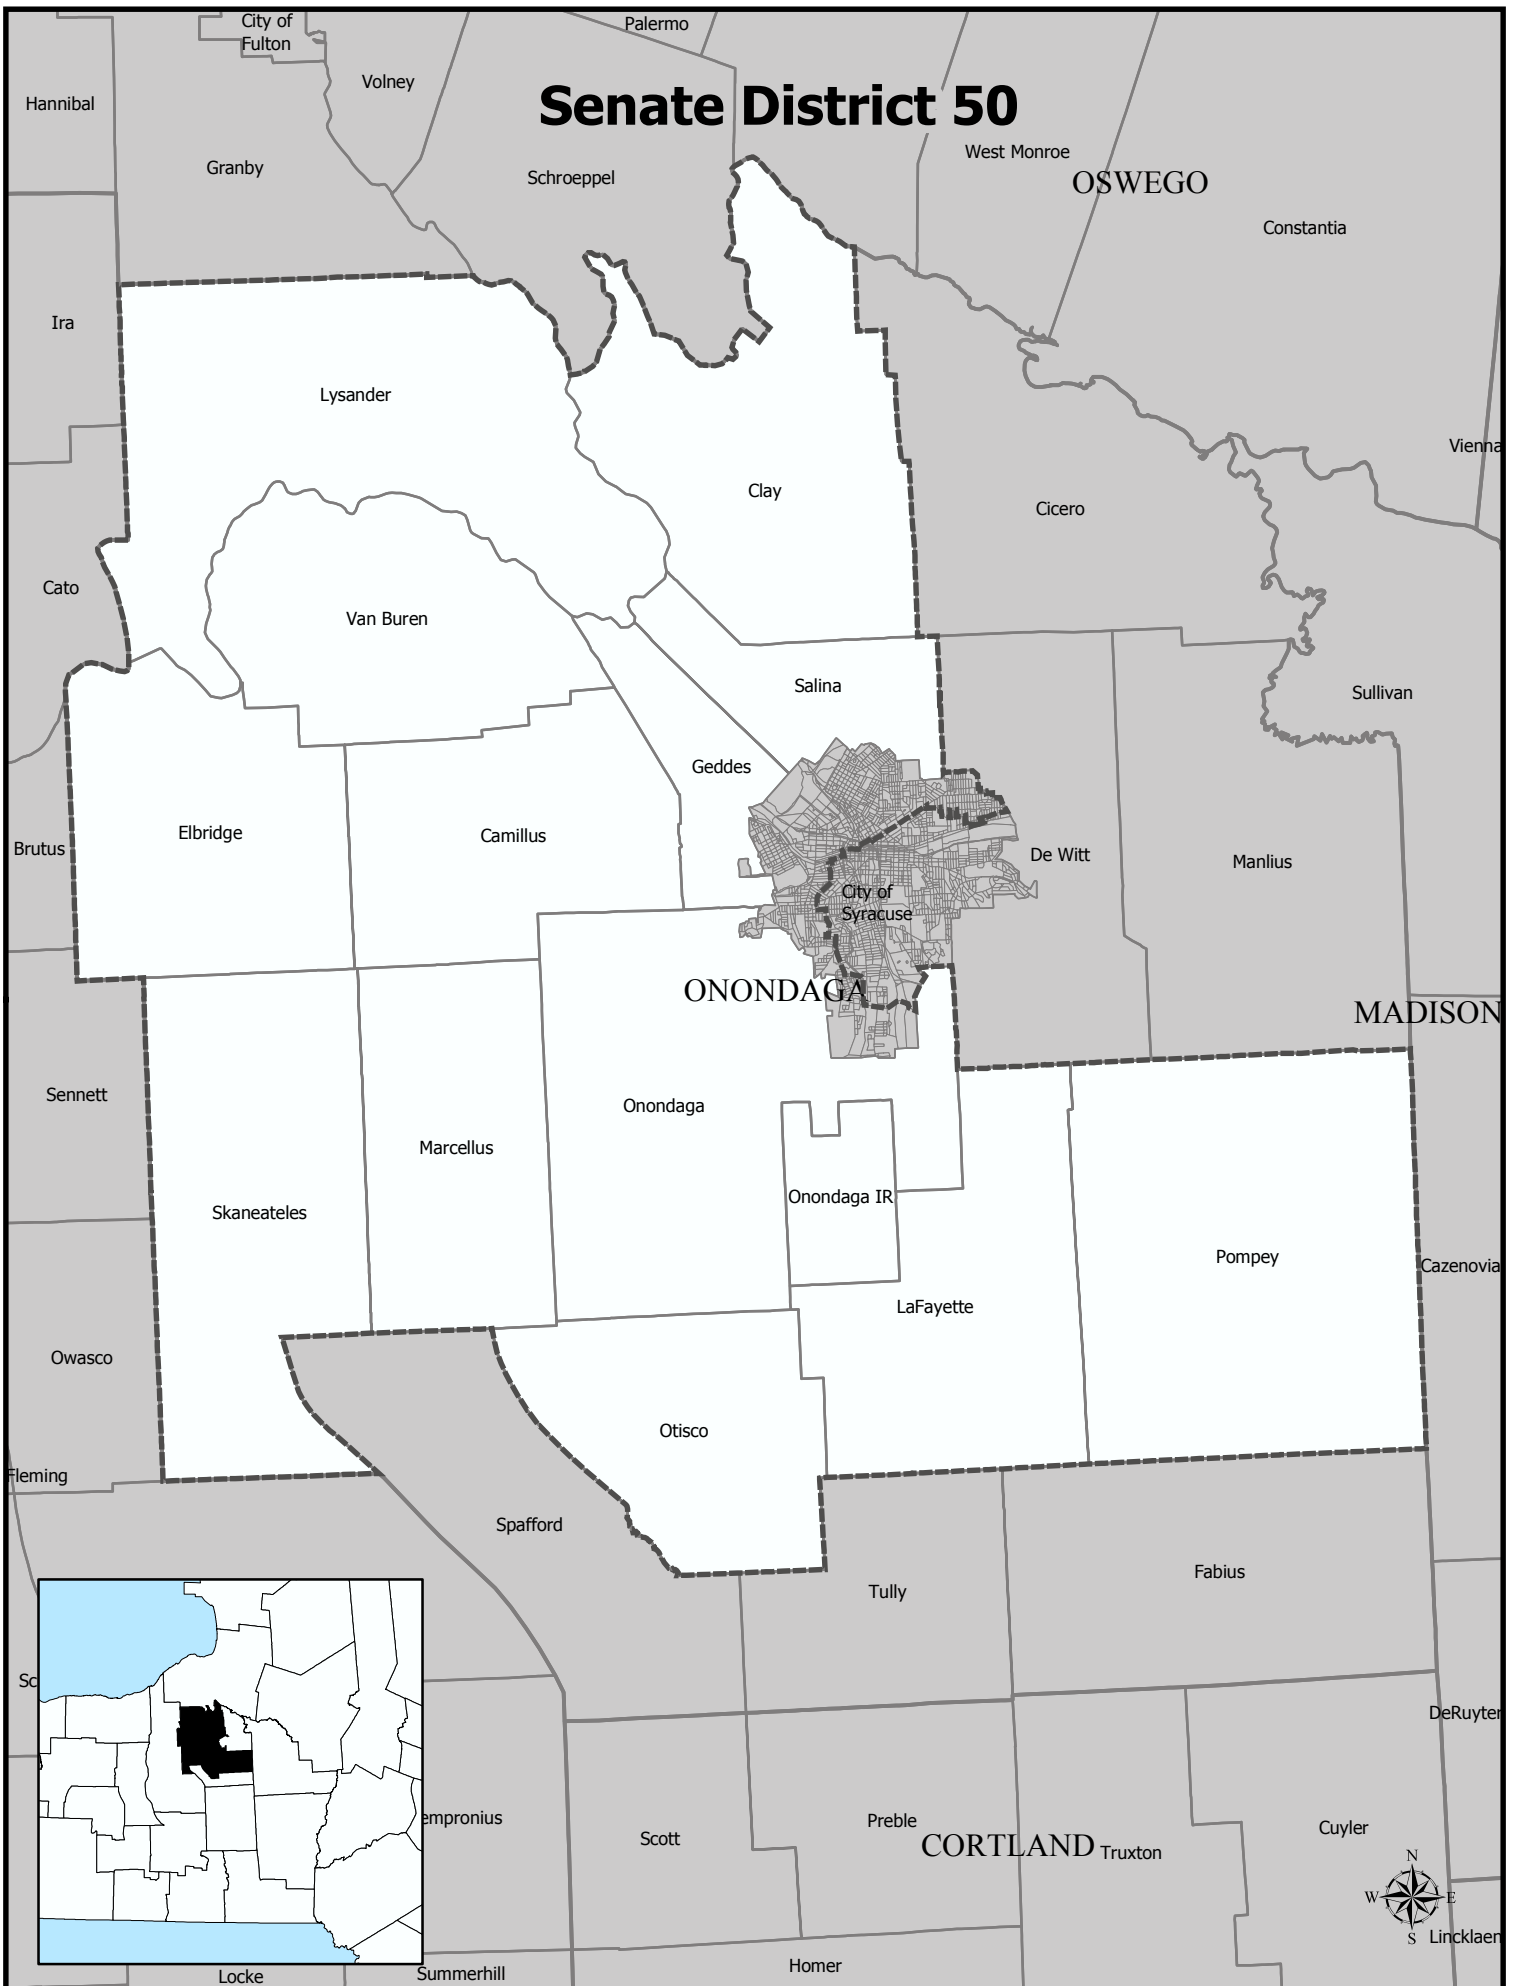

# Senate District 50

# Senate District 50

**Total Population :** 291,303  
**Deviation :** -14,769  
**Dev. Percentage :** -4.83

	NH White	NH Black	Hispanic	NH Amer Ind	NH Asian	NH Multi	NH Other
Total	261,089	11,539	5,912	2,765	5,027	4,562	409
Total %	89.63	3.96	2.03	0.95	1.73	1.57	0.14
Total18+	197,765	7,037	3,159	1,762	3,554	2,002	208
Total18%	91.78	3.27	1.47	0.82	1.65	0.93	0.10