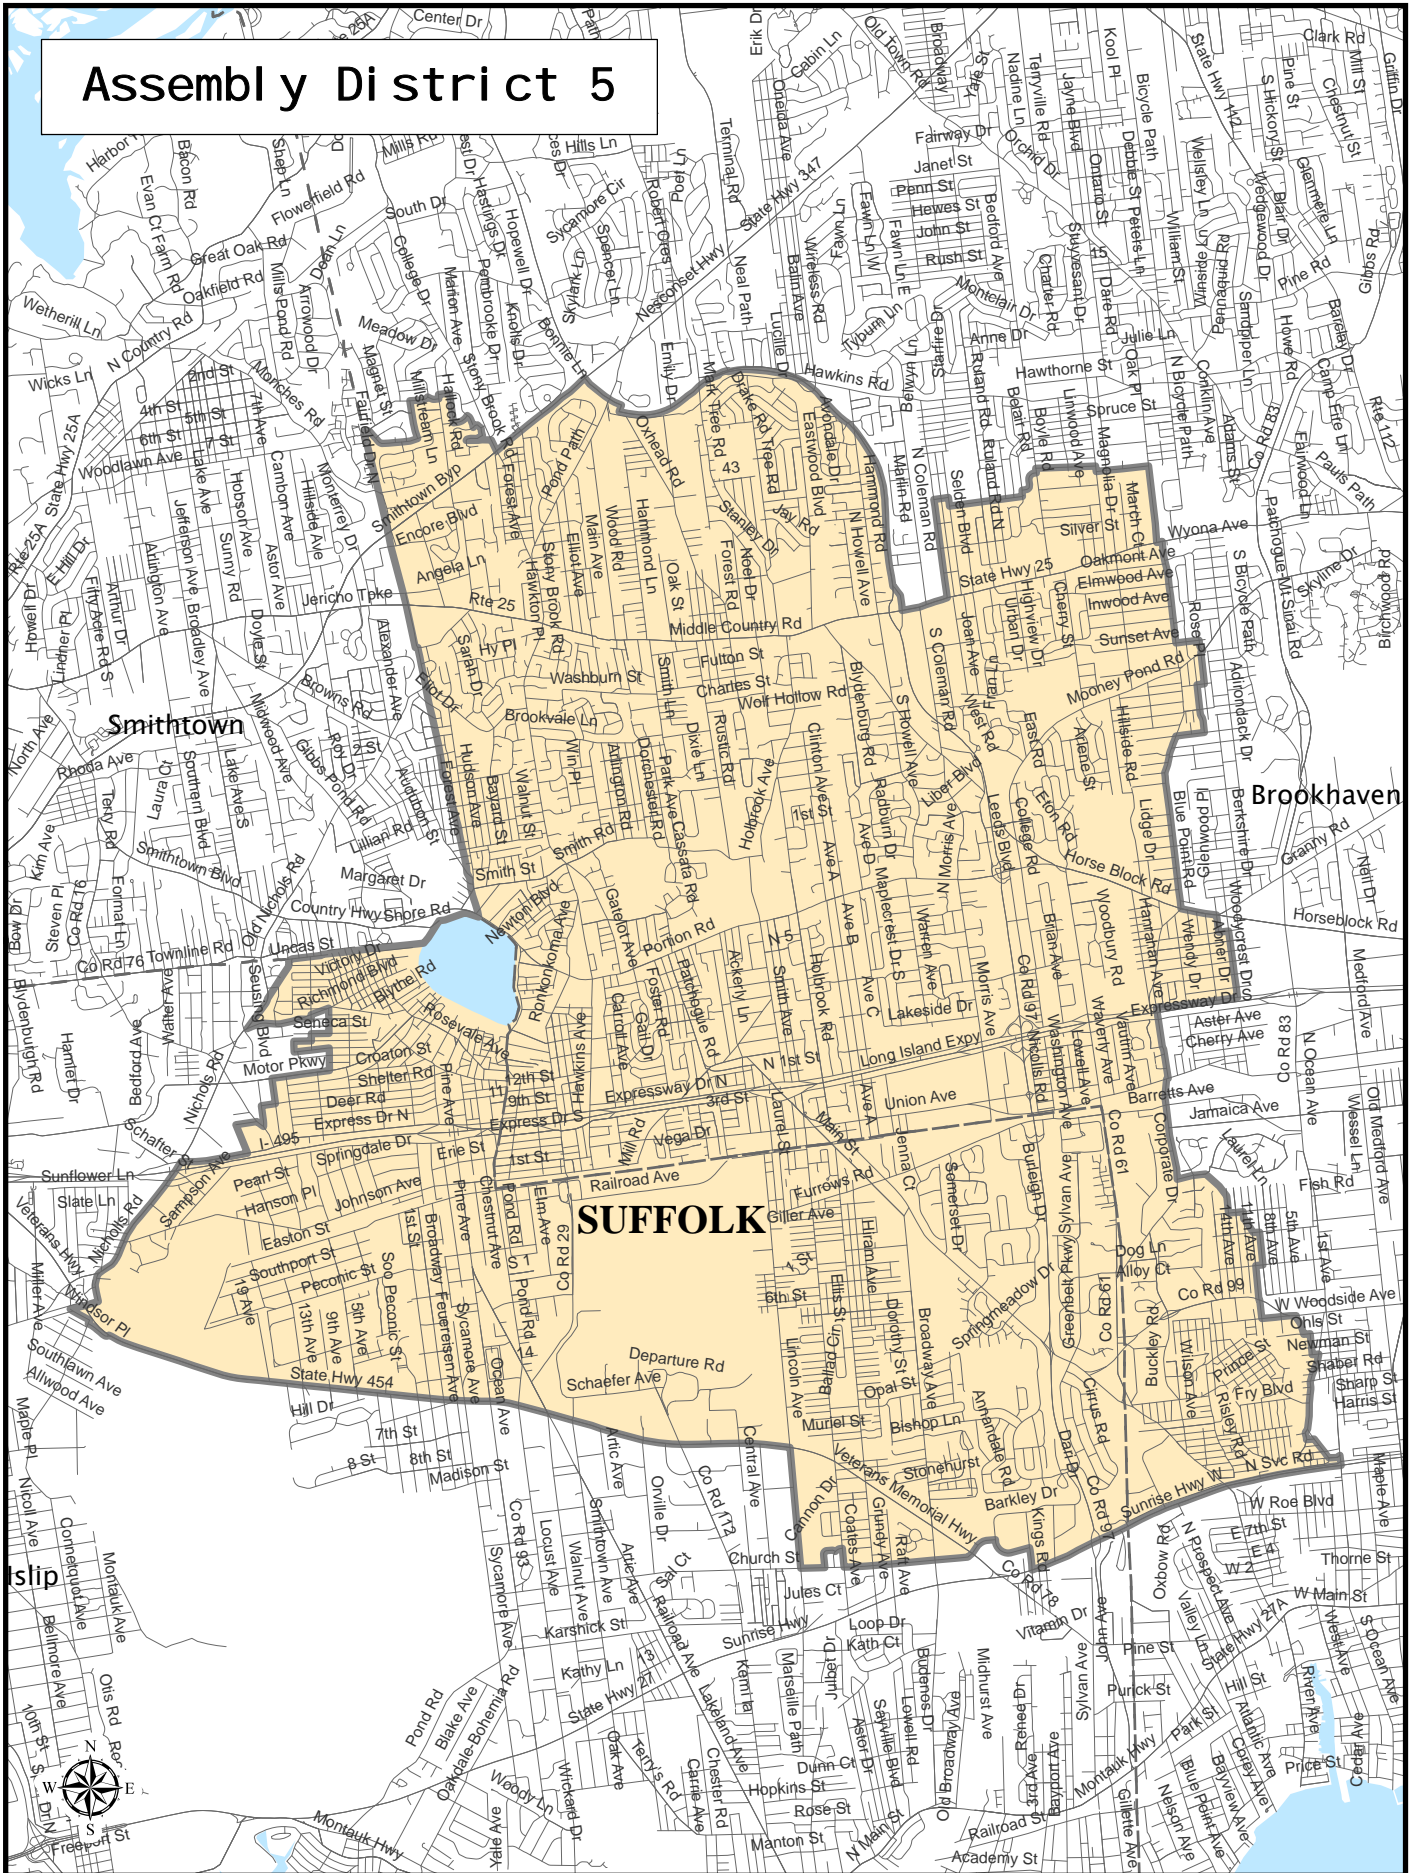

Assembly District 5

Assembly District 5

Adjusted Total Population : 128,927
Deviation : -162
Deviation Percentage : -0.13

	NH White	NH Black	Hispanic	NH Asian	NH Amlnd	NH Hwn	NH Multi	NH Other	Unknown
Total	105,213	2,656	13,437	5,797	120	31	1,416	256	1
% of Total	81.61	2.06	10.42	4.50	0.09	0.02	1.10	0.20	0.00
Total 18+	82,089	1,880	9,057	4,382	87	24	741	173	1
% of 18+	83.39	1.91	9.20	4.45	0.09	0.02	0.75	0.18	0.00