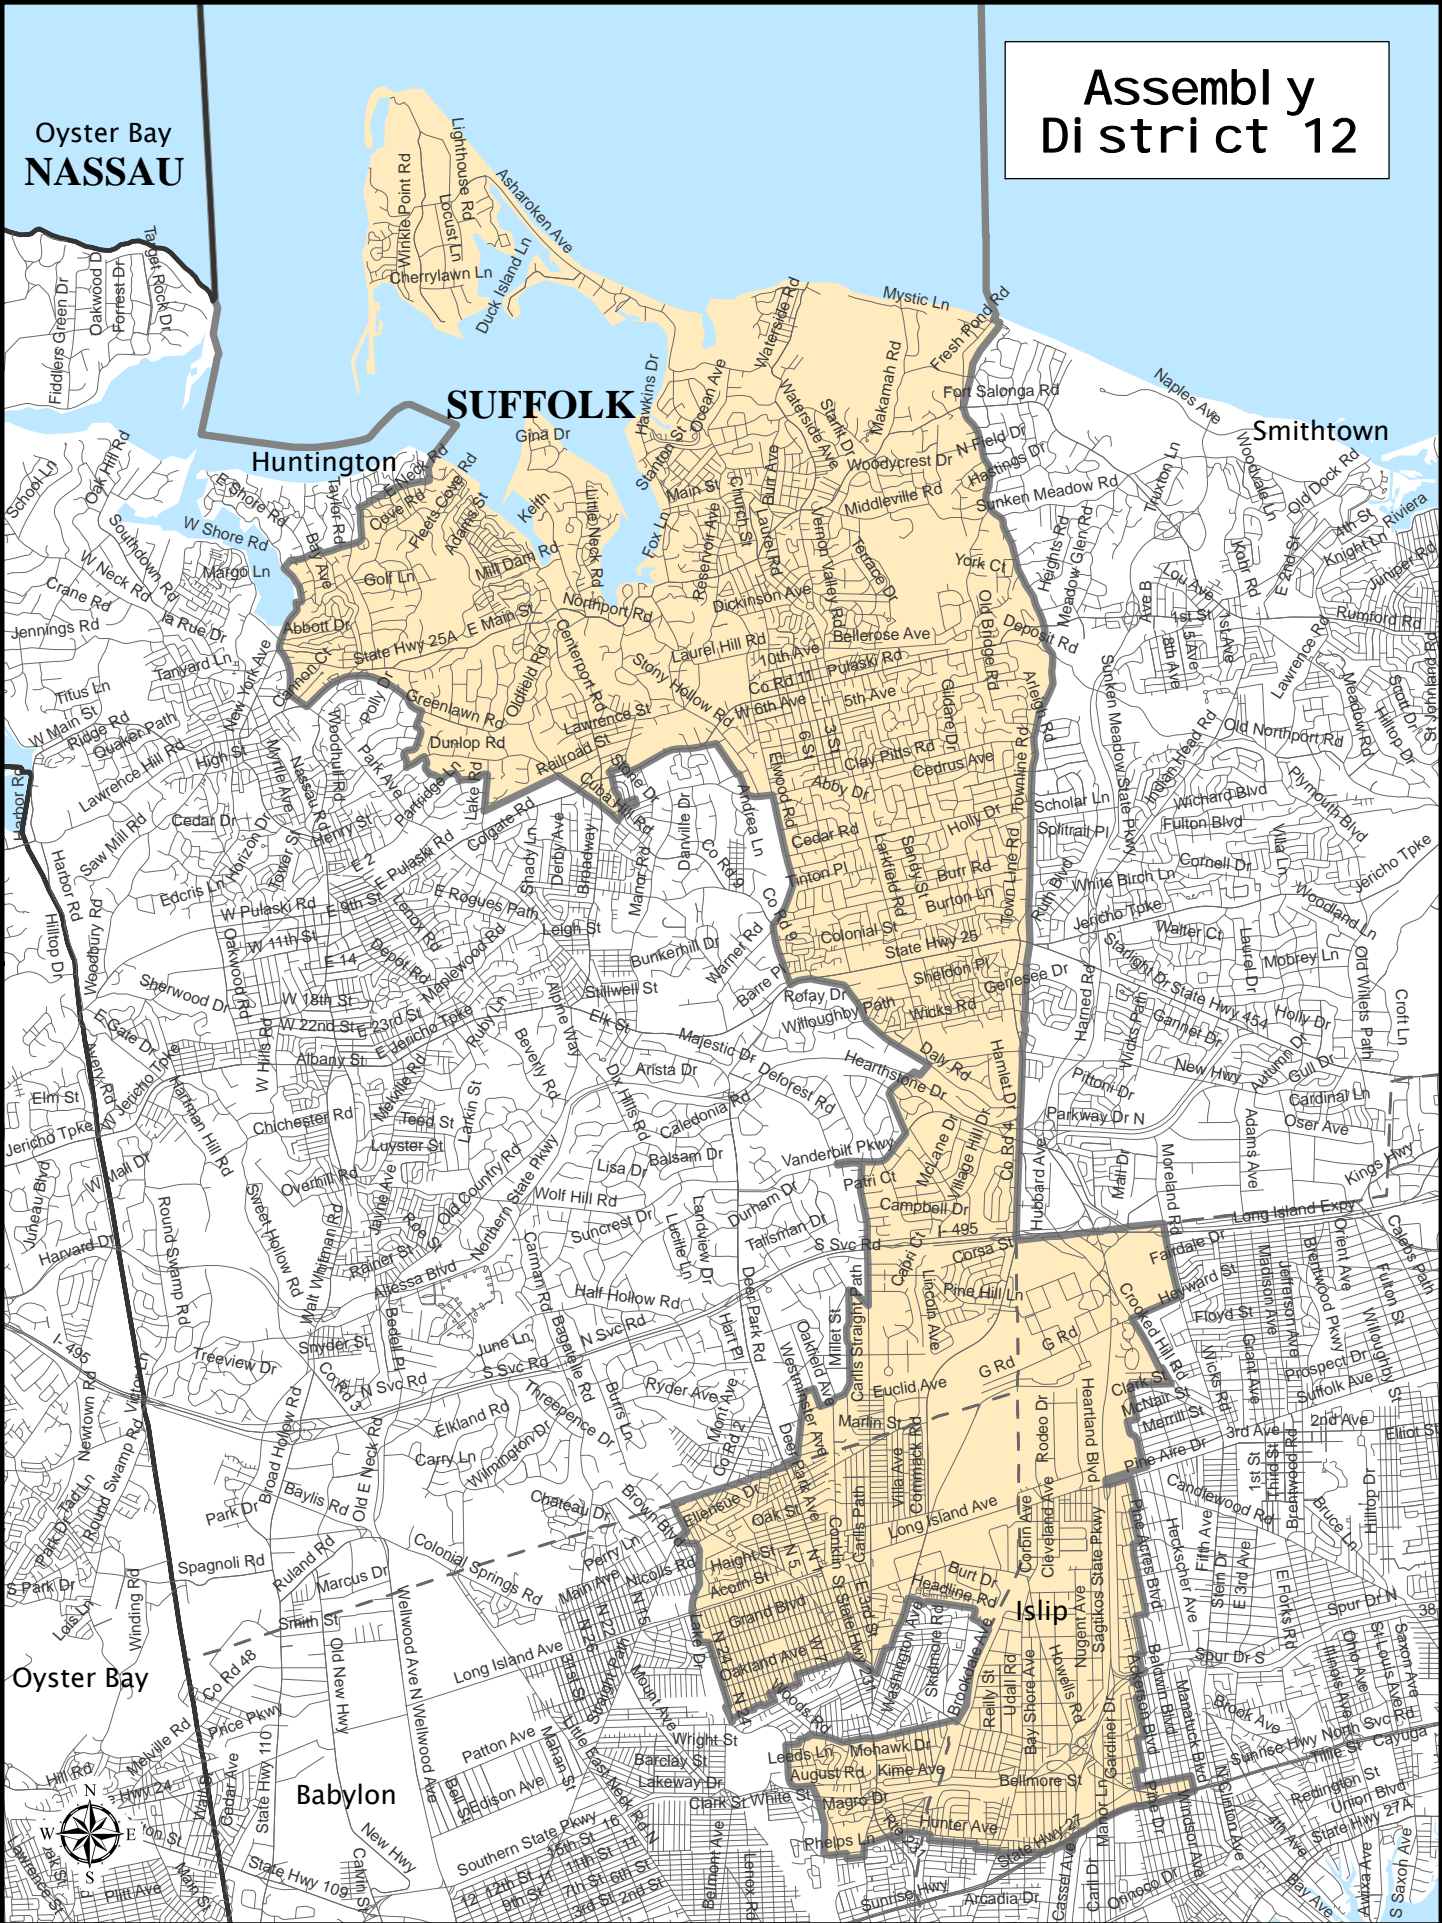

Assembly District 12

Assembly District 12

Adjusted Total Population : 128,928
Deviation : -161
Deviation Percentage : -0.12

	NH White	NH Black	Hispanic	NH Asian	NH Amlnd	NH Hwn	NH Multi	NH Other	Unknown
Total	104,419	4,561	12,571	5,490	105	19	1,531	229	3
% of Total	80.99	3.54	9.75	4.26	0.08	0.01	1.19	0.18	0.00
Total 18+	80,254	3,318	8,504	4,077	78	12	759	141	3
% of 18+	82.61	3.42	8.75	4.20	0.08	0.01	0.78	0.15	0.00