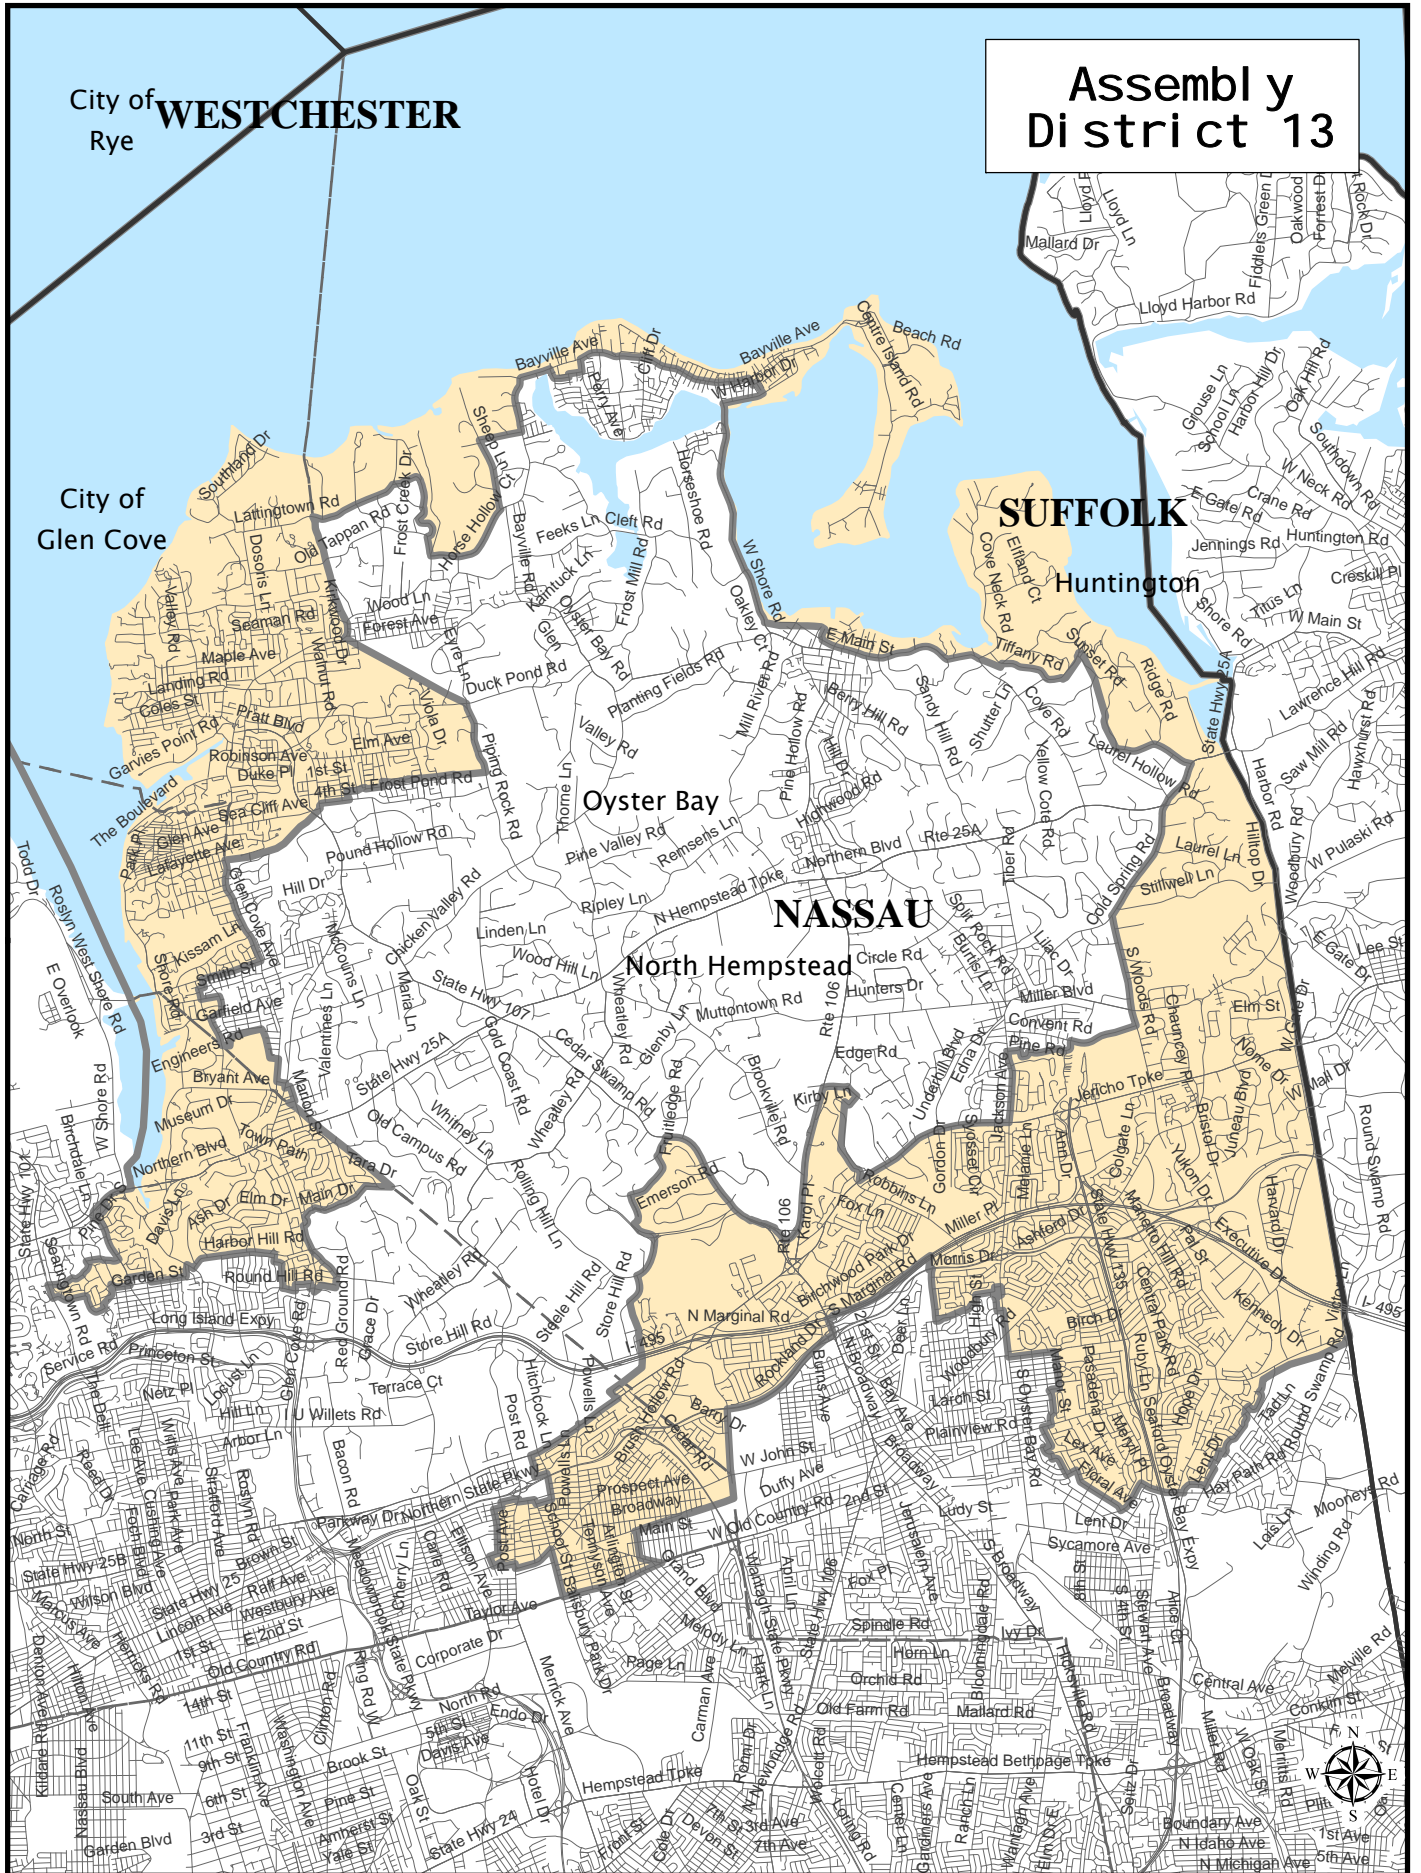

City of Rye **WESTCHESTER**

Assembly District 13

City of Glen Cove

SUFFOLK
Huntington

Oyster Bay

NASSAU

North Hempstead

Assembly District 13

Adjusted Total Population : 128,930
Deviation : -159
Deviation Percentage : -0.12

	NH White	NH Black	Hispanic	NH Asian	NH Amlnd	NH Hwn	NH Multi	NH Other	Unknown
Total	82,551	10,661	21,519	12,167	98	36	1,615	279	4
% of Total	64.03	8.27	16.69	9.44	0.08	0.03	1.25	0.22	0.00
Total 18+	65,016	8,216	15,065	8,822	69	30	938	158	4
% of 18+	66.13	8.36	15.32	8.97	0.07	0.03	0.95	0.16	0.00