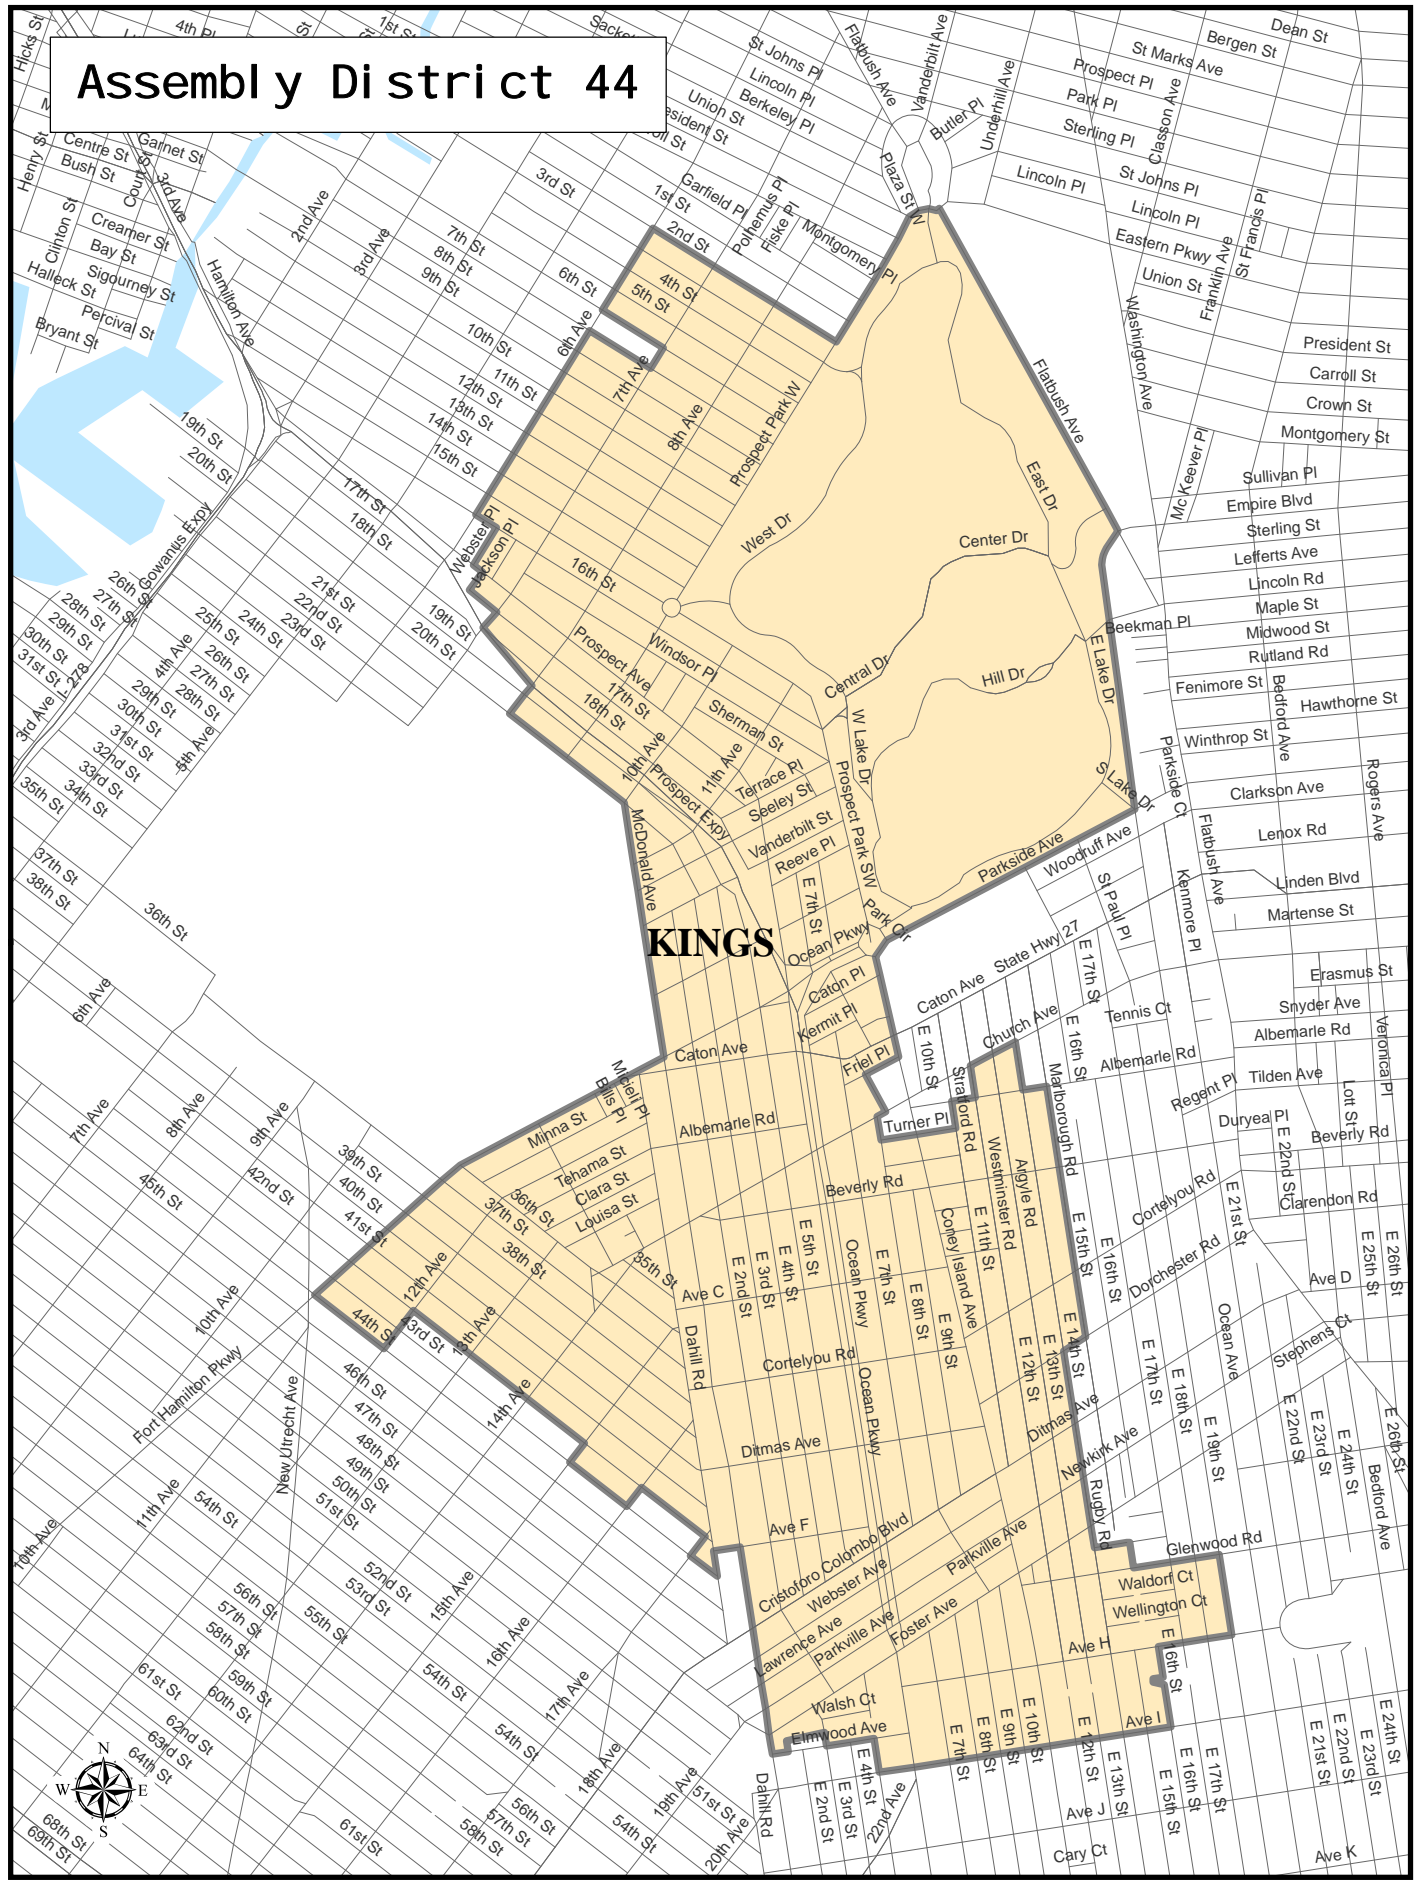

Assembly District 44

KINGS

Assembly District 44

Adjusted Total Population : 124,235
Deviation : -4,854
Deviation Percentage : -3.76

	NH White	NH Black	Hispanic	NH Asian	NH Amlnd	NH Hwn	NH Multi	NH Other	Unknown
Total	71,466	7,886	19,819	21,201	233	21	2,896	713	0
% of Total	57.52	6.35	15.95	17.07	0.19	0.02	2.33	0.57	0.00
Total 18+	53,794	6,511	14,448	15,716	132	19	1,764	480	0
% of 18+	57.93	7.01	15.56	16.92	0.14	0.02	1.90	0.52	0.00