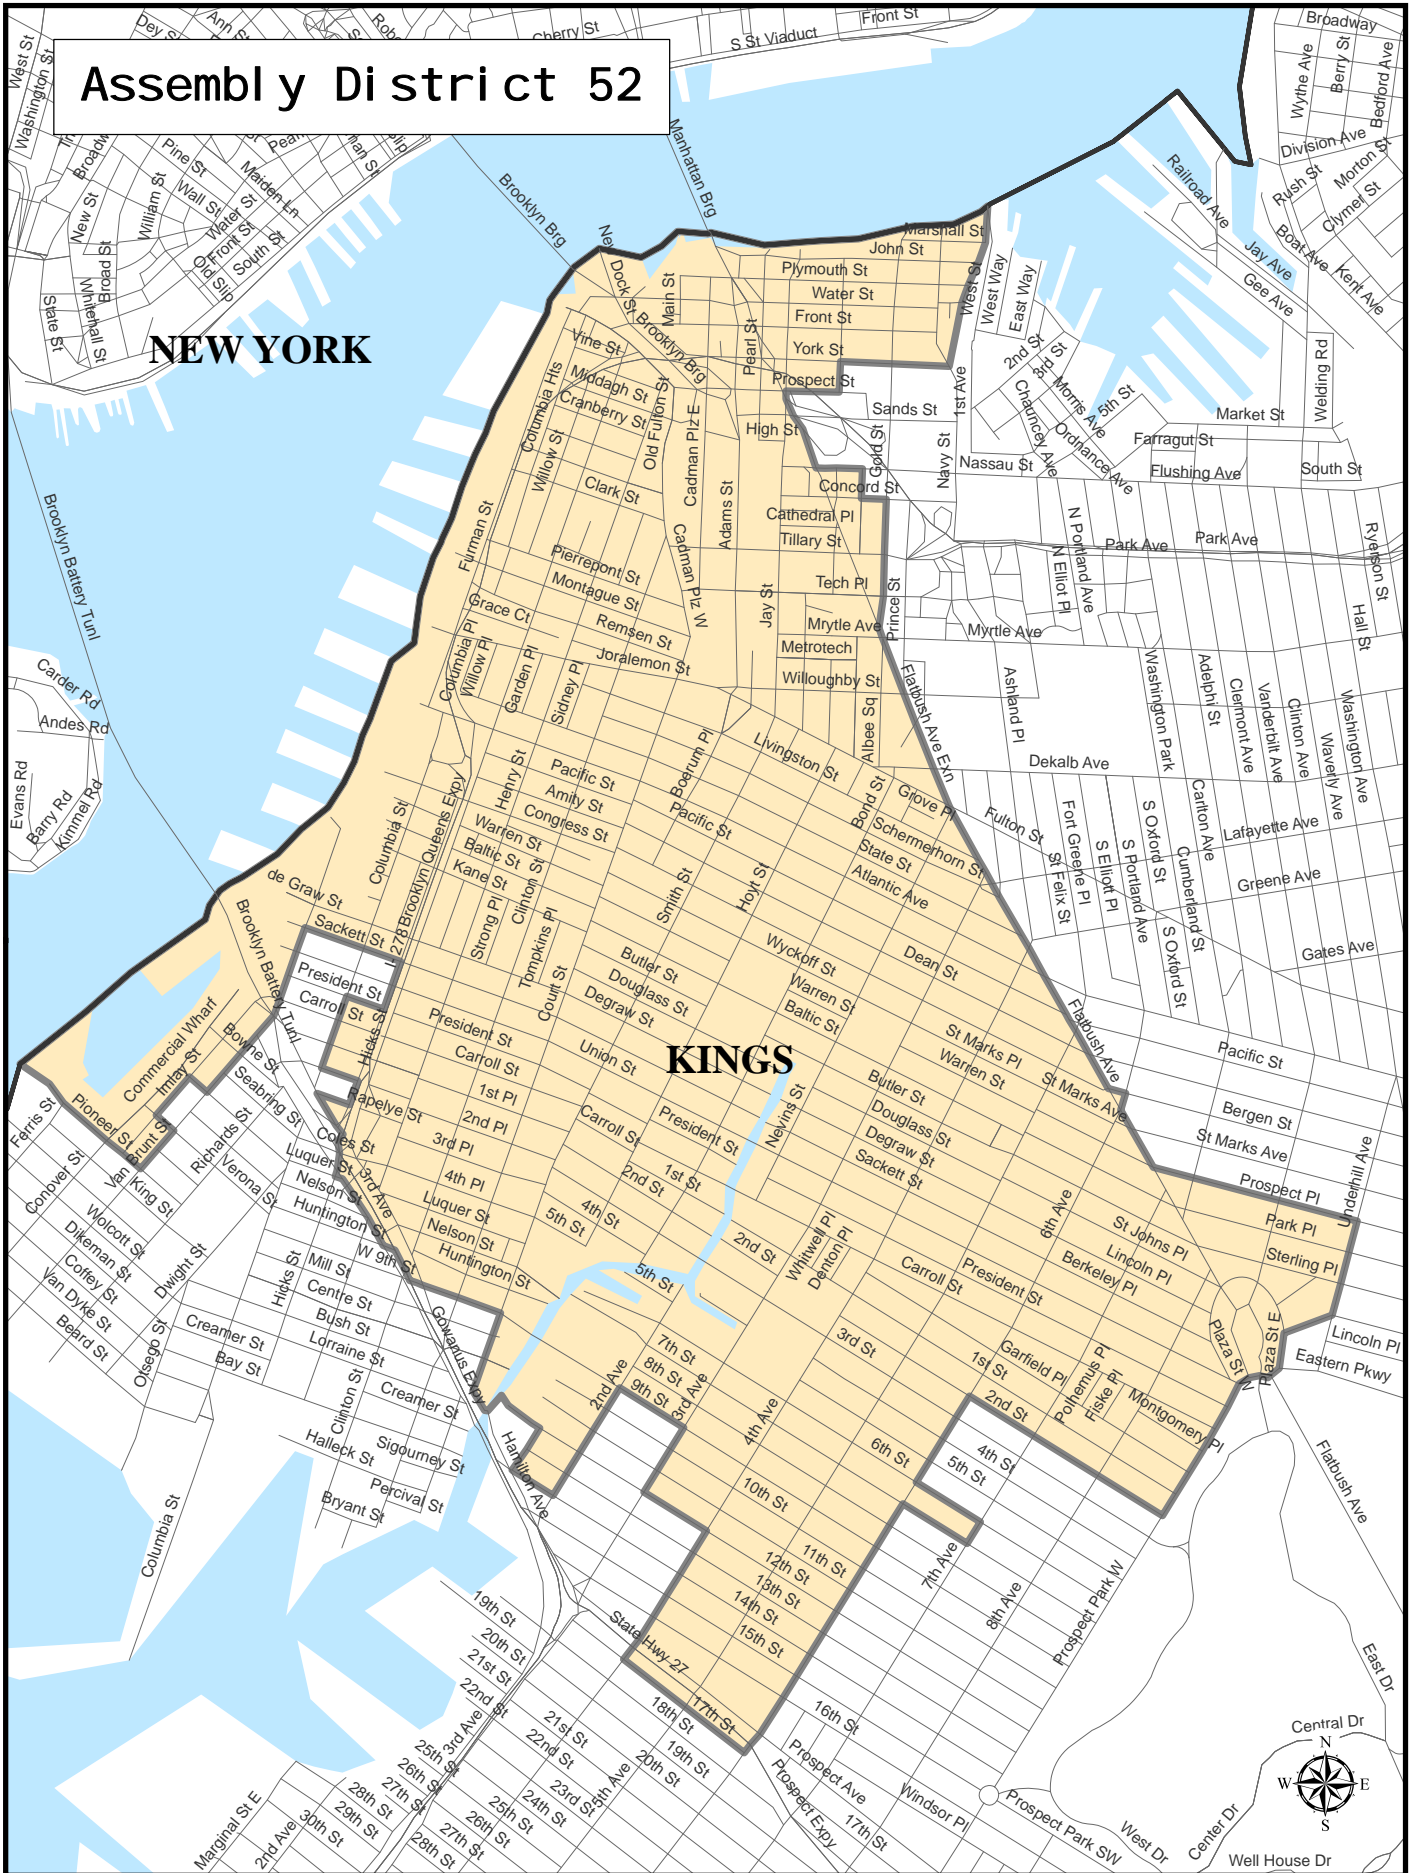

# Assembly District 52

NEW YORK

KINGS

**Assembly District 52**

**Adjusted Total Population :** 124,228  
**Deviation :** -4,861  
**Deviation Percentage :** -3.77

	NH White	NH Black	Hispanic	NH Asian	NH Amlnd	NH Hwn	NH Multi	NH Other	Unknown
<b>Total</b>	82,960	10,860	17,702	8,301	166	32	3,695	509	3
<b>% of Total</b>	66.78	8.74	14.25	6.68	0.13	0.03	2.97	0.41	0.00
<b>Total 18+</b>	71,291	9,246	14,301	7,383	145	30	2,167	312	3
<b>% of 18+</b>	67.98	8.82	13.64	7.04	0.14	0.03	2.07	0.30	0.00