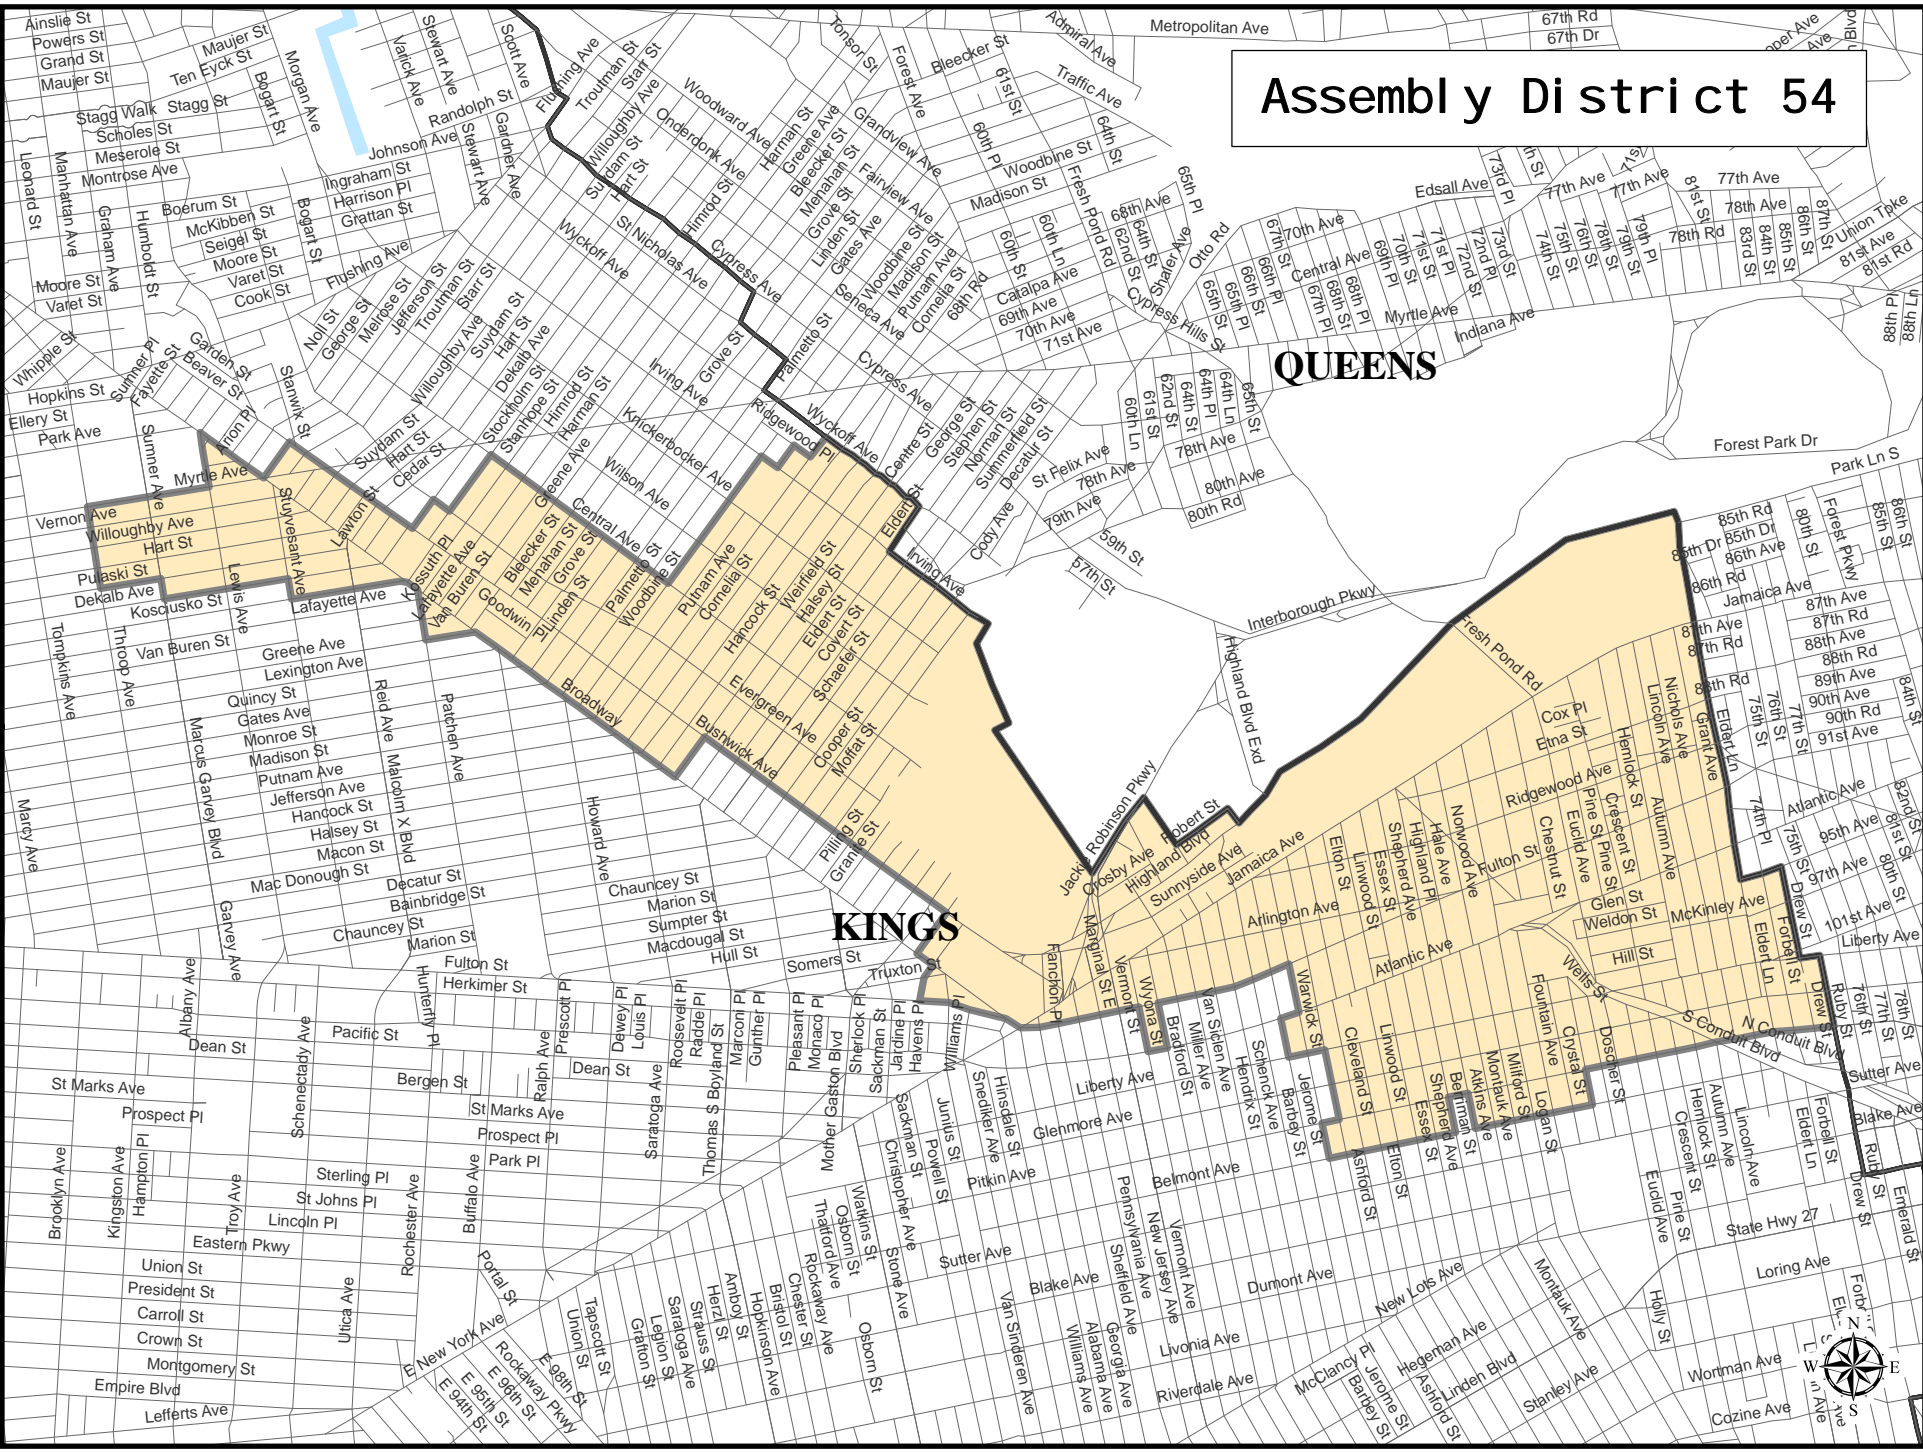

Assembly District 54

QUEENS

KINGS

Assembly District 54

Adjusted Total Population : 124,239
Deviation : -4,850
Deviation Percentage : -3.76

	NH White	NH Black	Hispanic	NH Asian	NH Amlnd	NH Hwn	NH Multi	NH Other	Unknown
Total	4,568	37,594	69,561	7,728	500	55	2,052	2,179	2
% of Total	3.68	30.26	55.99	6.22	0.40	0.04	1.65	1.75	0.00
Total 18+	4,038	27,759	49,387	5,790	320	38	1,513	1,527	2
% of 18+	4.47	30.72	54.65	6.41	0.35	0.04	1.67	1.69	0.00

Department Of Justice									
	NH White	NH Black	Hispanic	NH Asian	NH Amlnd	NH Hwn	NH Multi	NH Other	Unknown
Total	4,568	37,863	69,561	7,840	523	59	1,605	2,218	2
% of Total	3.68	30.48	55.99	6.31	0.42	0.05	1.29	1.79	0.00
Total 18+	4,038	27,931	49,387	5,868	338	42	1,217	1,551	2
% of 18+	4.47	30.91	54.65	6.49	0.37	0.05	1.35	1.72	0.00

NOTE: For a description of field names and Department of Justice definitions, please refer to the documentation above the district listing.