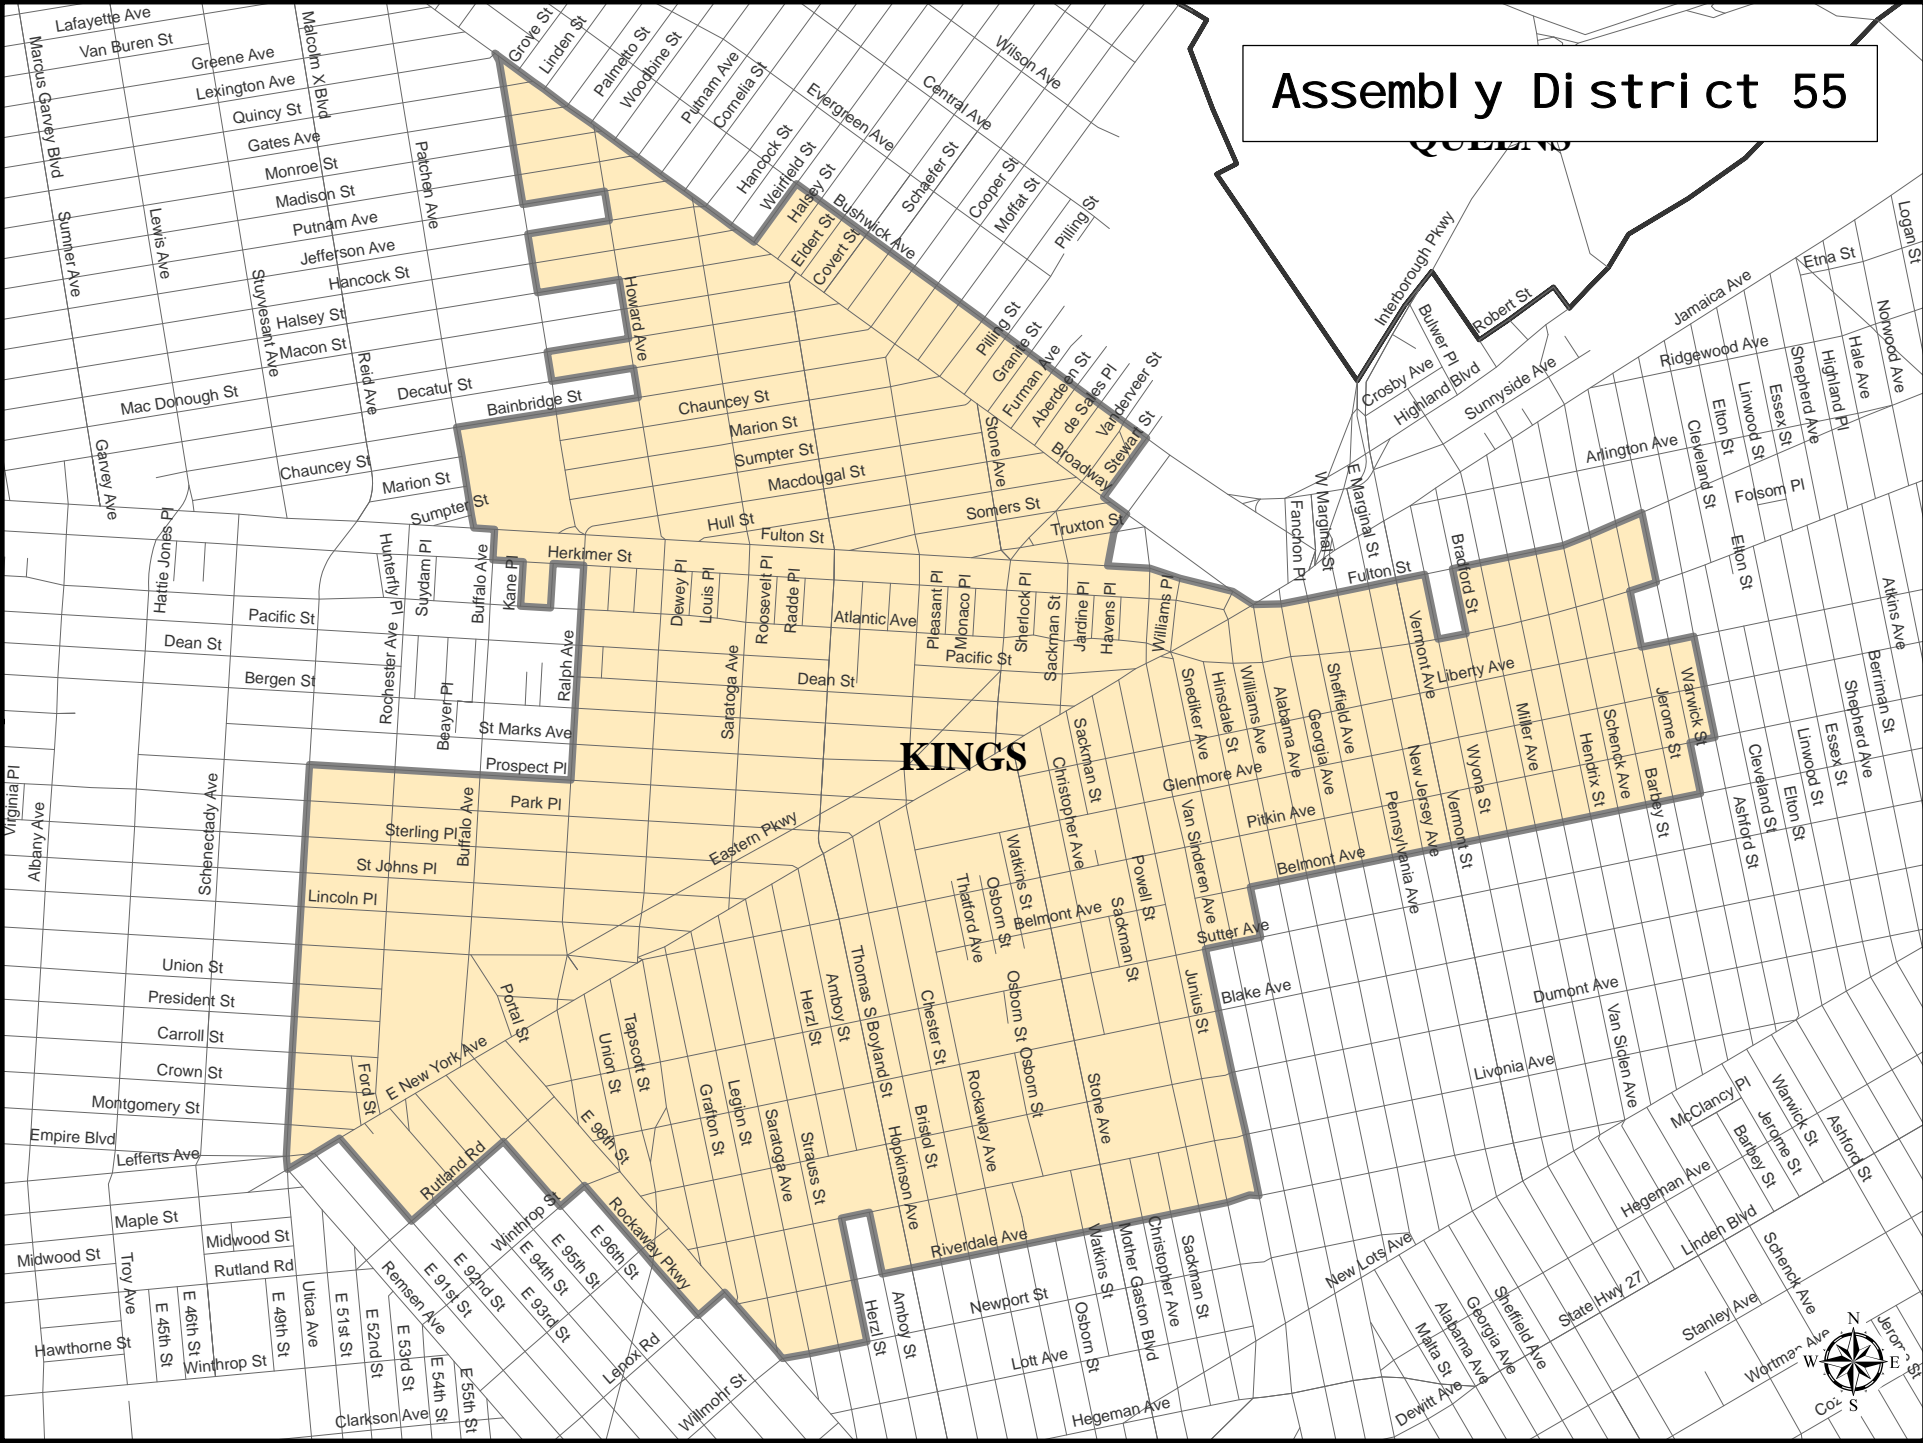

Assembly District 55

KINGS

Assembly District 55

Adjusted Total Population : 124,237
Deviation : -4,852
Deviation Percentage : -3.76

	NH White	NH Black	Hispanic	NH Asian	NH Amlnd	NH Hwn	NH Multi	NH Other	Unknown
Total	1,905	92,269	26,360	1,018	401	44	1,783	451	6
% of Total	1.53	74.27	21.22	0.82	0.32	0.04	1.44	0.36	0.00
Total 18+	1,585	65,979	17,789	788	290	25	1,244	303	6
% of 18+	1.80	74.97	20.21	0.90	0.33	0.03	1.41	0.34	0.01

Department Of Justice									
	NH White	NH Black	Hispanic	NH Asian	NH Amlnd	NH Hwn	NH Multi	NH Other	Unknown
Total	1,905	92,644	26,360	1,077	425	50	1,298	472	6
% of Total	1.53	74.57	21.22	0.87	0.34	0.04	1.04	0.38	0.00
Total 18+	1,585	66,180	17,789	829	309	31	966	314	6
% of 18+	1.80	75.20	20.21	0.94	0.35	0.04	1.10	0.36	0.01