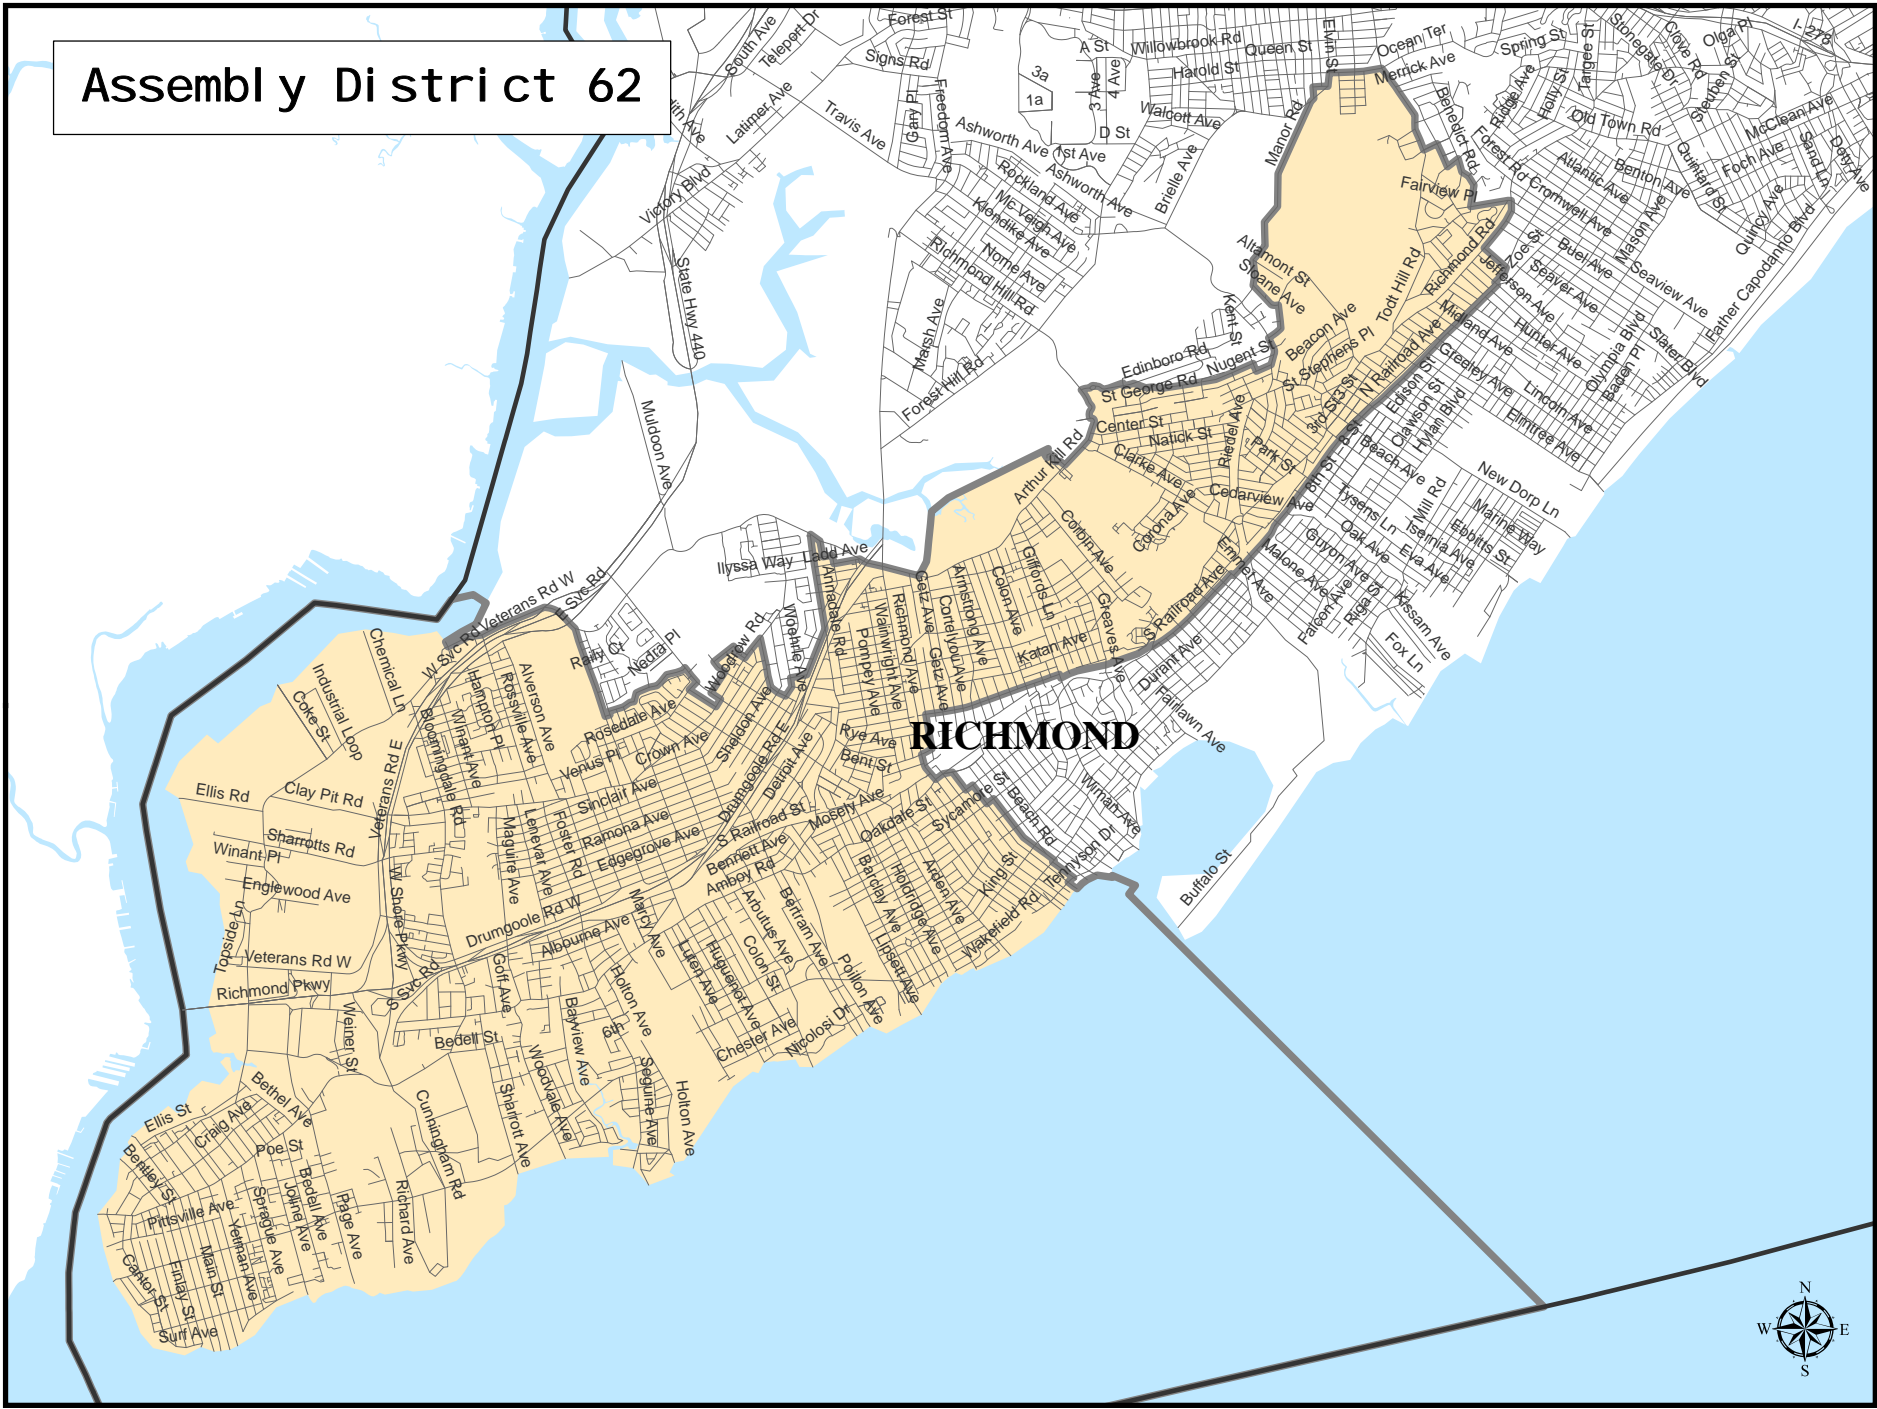

Assembly District 62

RICHMOND

Assembly District 62

Adjusted Total Population : 124,232
Deviation : -4,857
Deviation Percentage : -3.76

	NH White	NH Black	Hispanic	NH Asian	NH Amlnd	NH Hwn	NH Multi	NH Other	Unknown
Total	107,883	640	9,580	4,870	84	32	1,000	147	-4
% of Total	86.84	0.52	7.71	3.92	0.07	0.03	0.80	0.12	0.00
Total 18+	84,097	513	6,582	3,893	68	27	573	105	-4
% of 18+	87.73	0.54	6.87	4.06	0.07	0.03	0.60	0.11	0.00