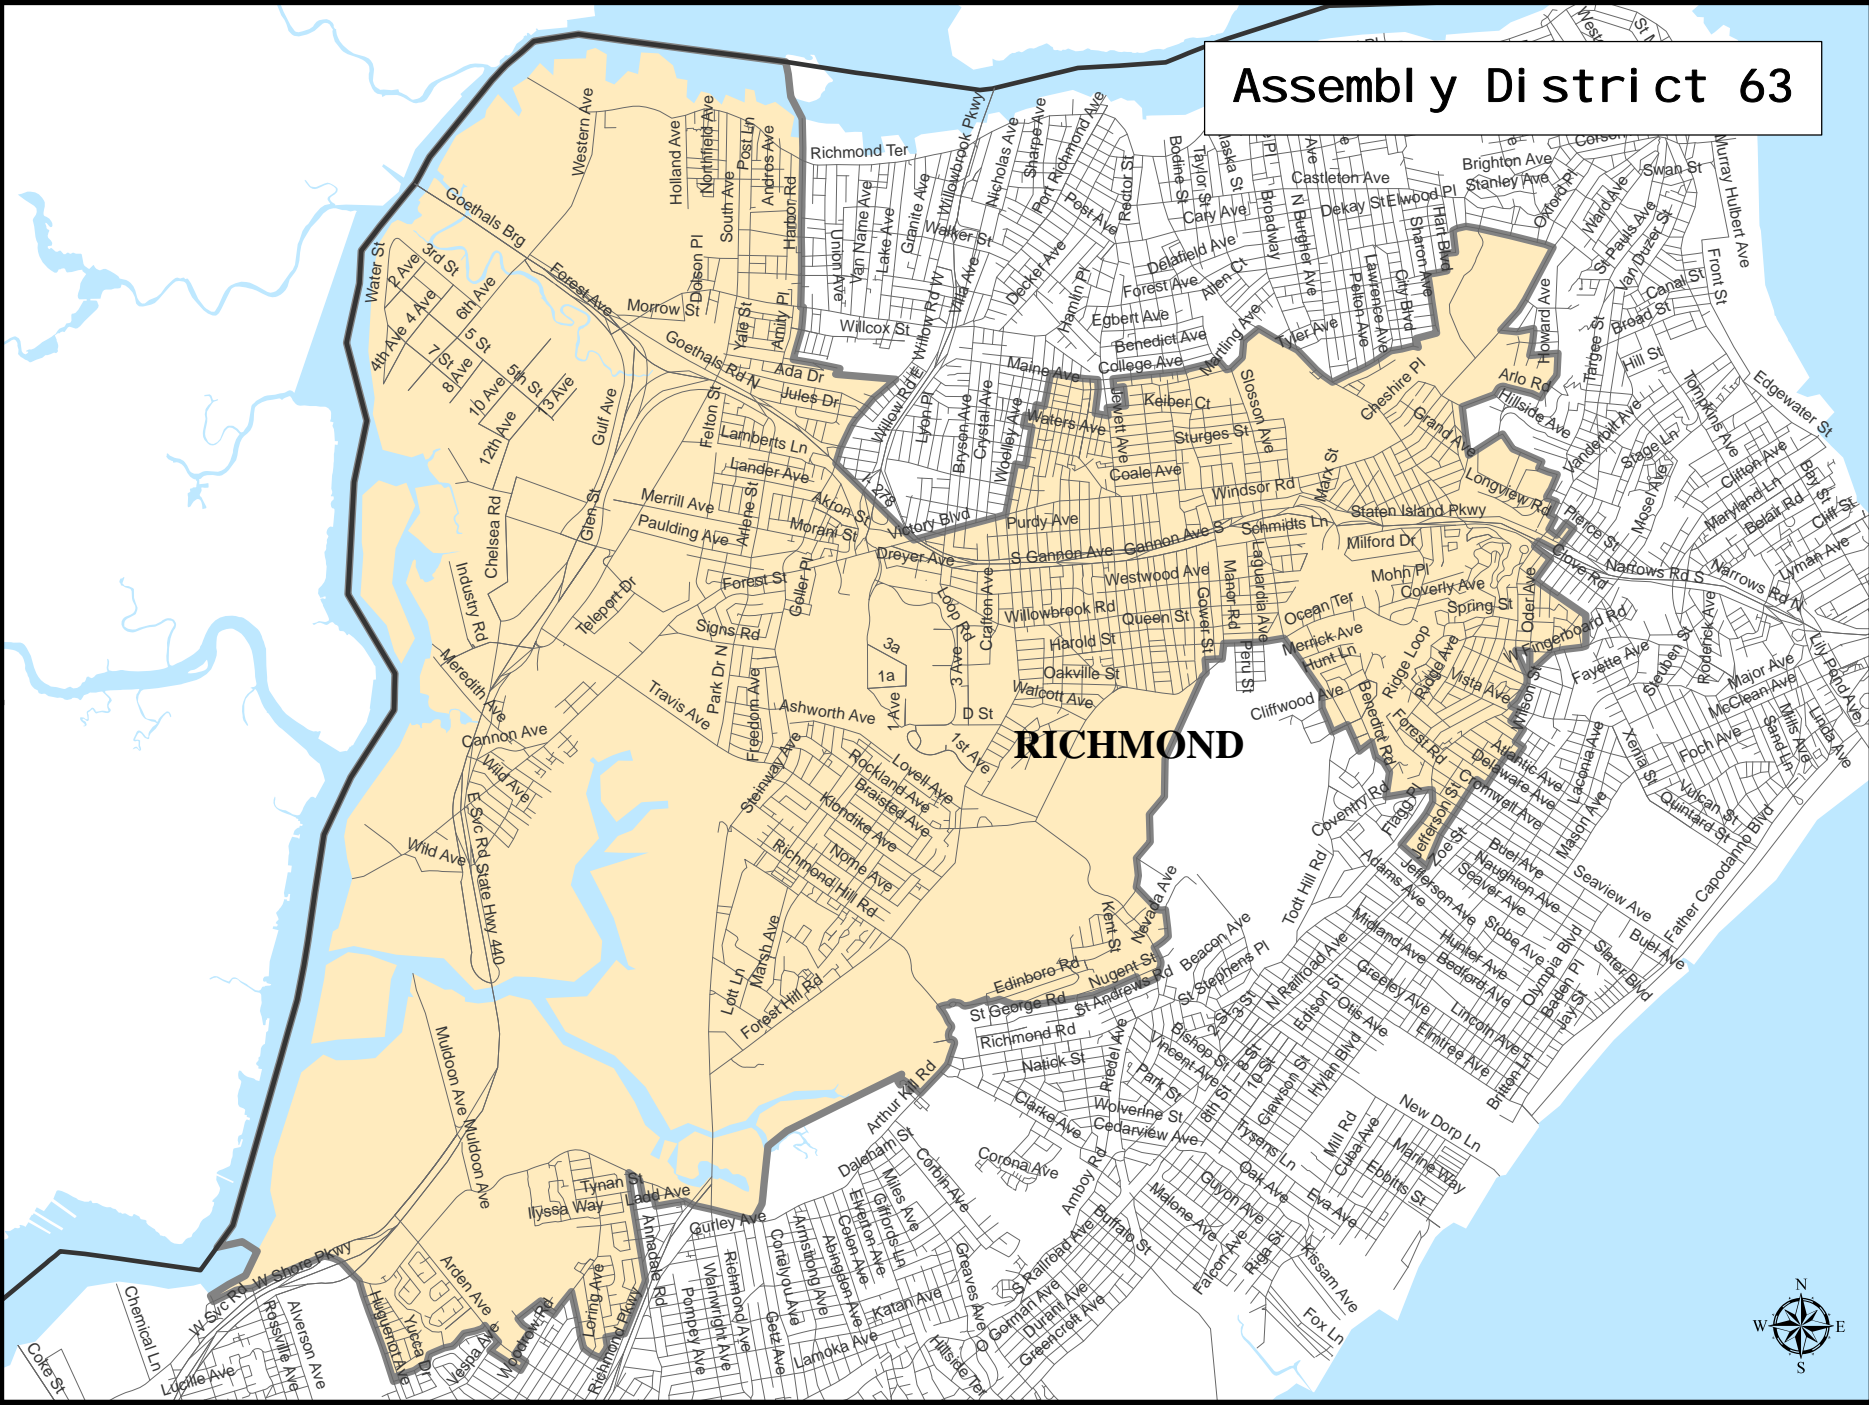

Assembly District 63

RICHMOND

Assembly District 63

Adjusted Total Population : 124,233
Deviation : -4,856
Deviation Percentage : -3.76

	NH White	NH Black	Hispanic	NH Asian	NH Amlnd	NH Hwn	NH Multi	NH Other	Unknown
Total	78,656	10,054	18,578	14,483	178	32	1,966	285	1
% of Total	63.31	8.09	14.95	11.66	0.14	0.03	1.58	0.23	0.00
Total 18+	64,011	7,207	12,654	11,138	124	26	1,184	189	1
% of 18+	66.31	7.47	13.11	11.54	0.13	0.03	1.23	0.20	0.00