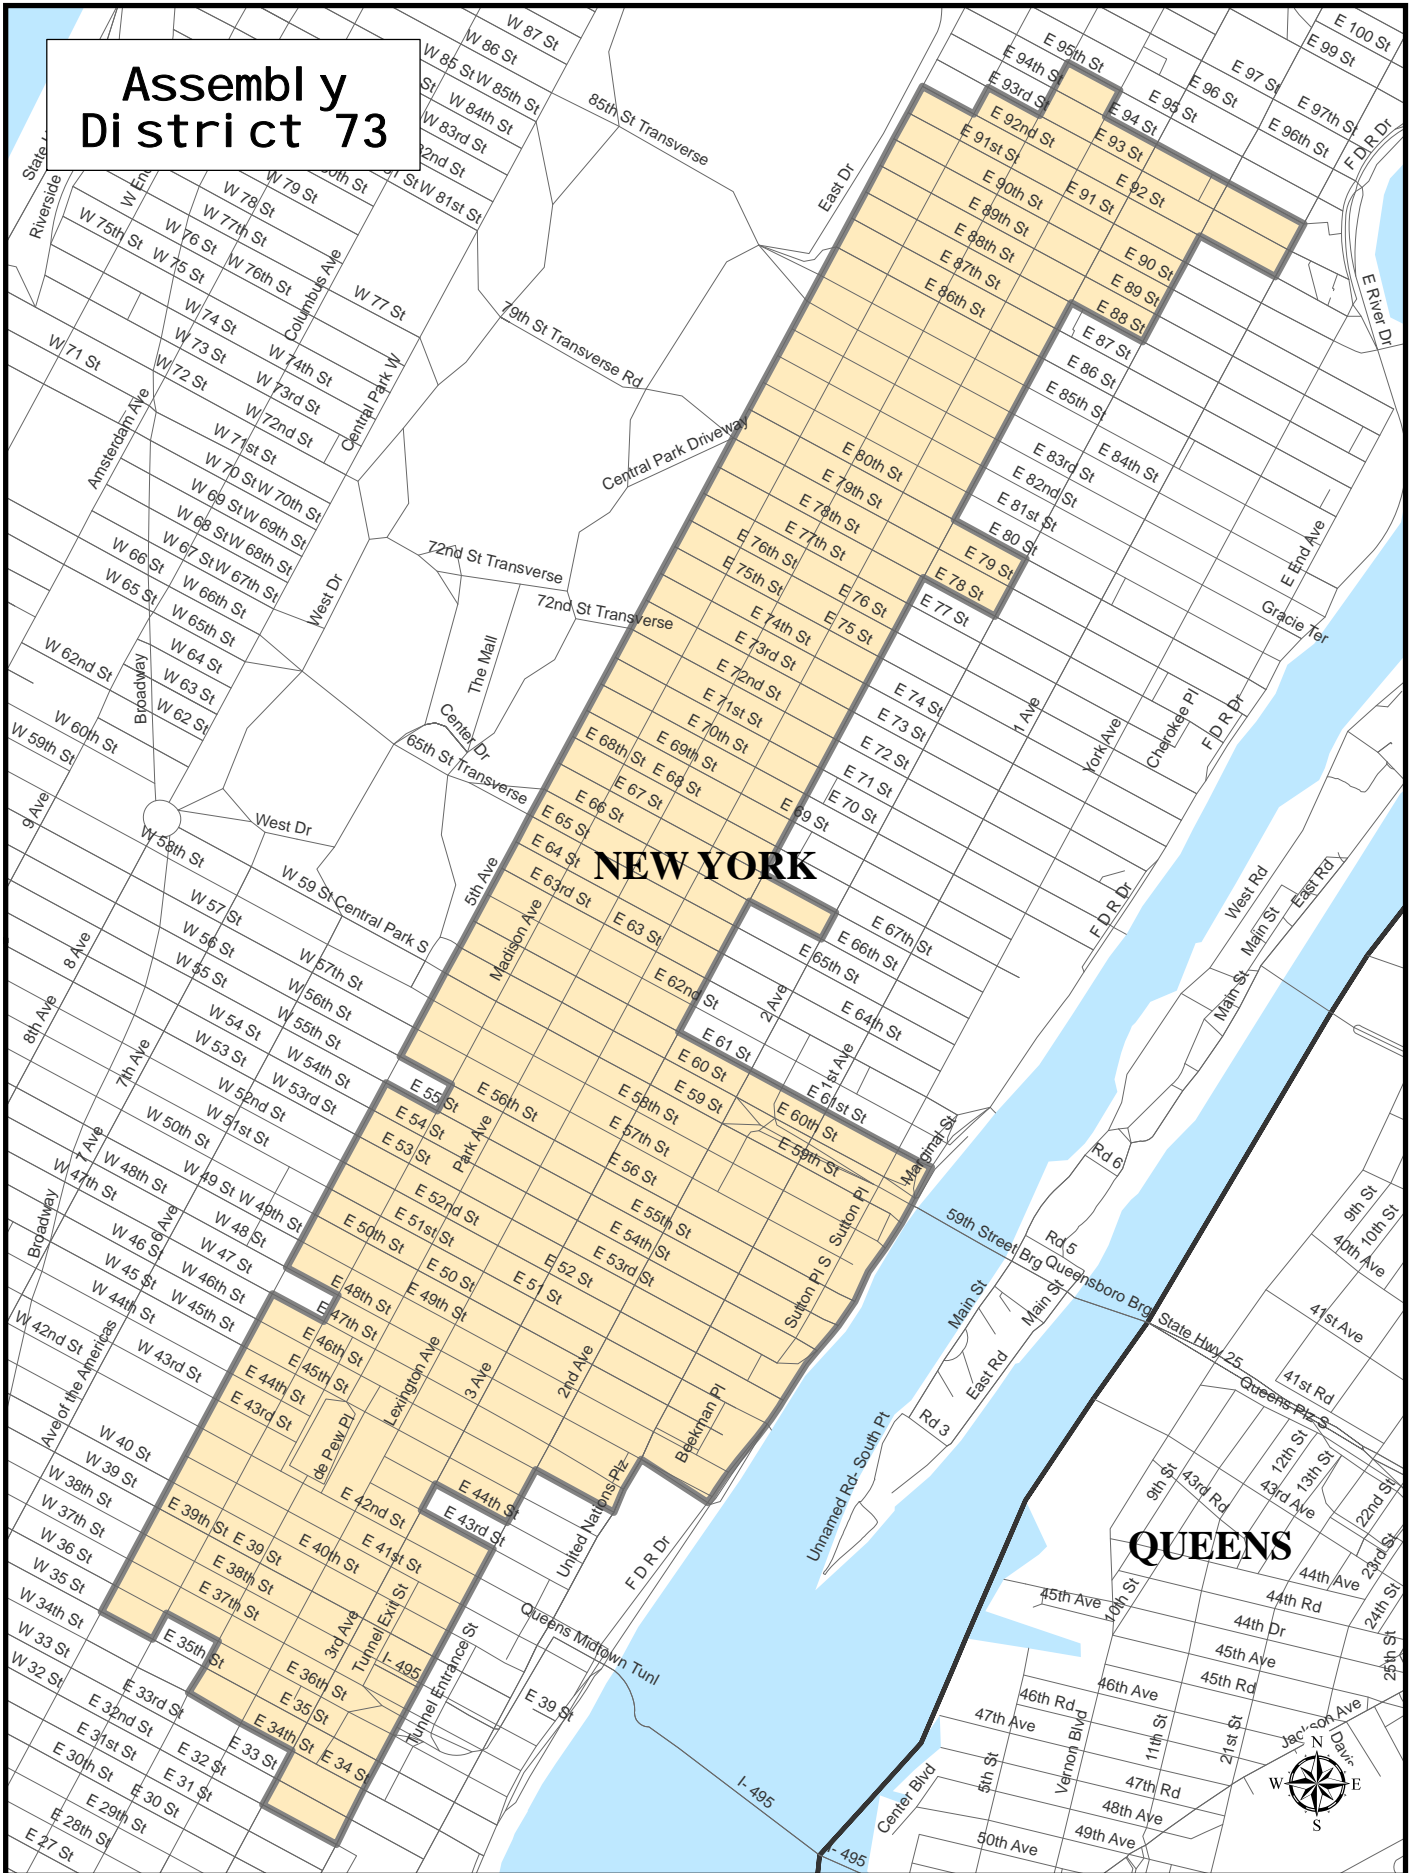

Assembly District 73

NEW YORK

QUEENS

Assembly District 73

Adjusted Total Population : 132,611
Deviation : 3,522
Deviation Percentage : 2.73

	NH White	NH Black	Hispanic	NH Asian	NH Amlnd	NH Hwn	NH Multi	NH Other	Unknown
Total	107,832	2,616	7,699	11,956	74	38	2,005	390	1
% of Total	81.31	1.97	5.81	9.02	0.06	0.03	1.51	0.29	0.00
Total 18+	94,599	2,372	6,560	10,748	64	35	1,216	282	1
% of 18+	81.64	2.05	5.66	9.28	0.06	0.03	1.05	0.24	0.00