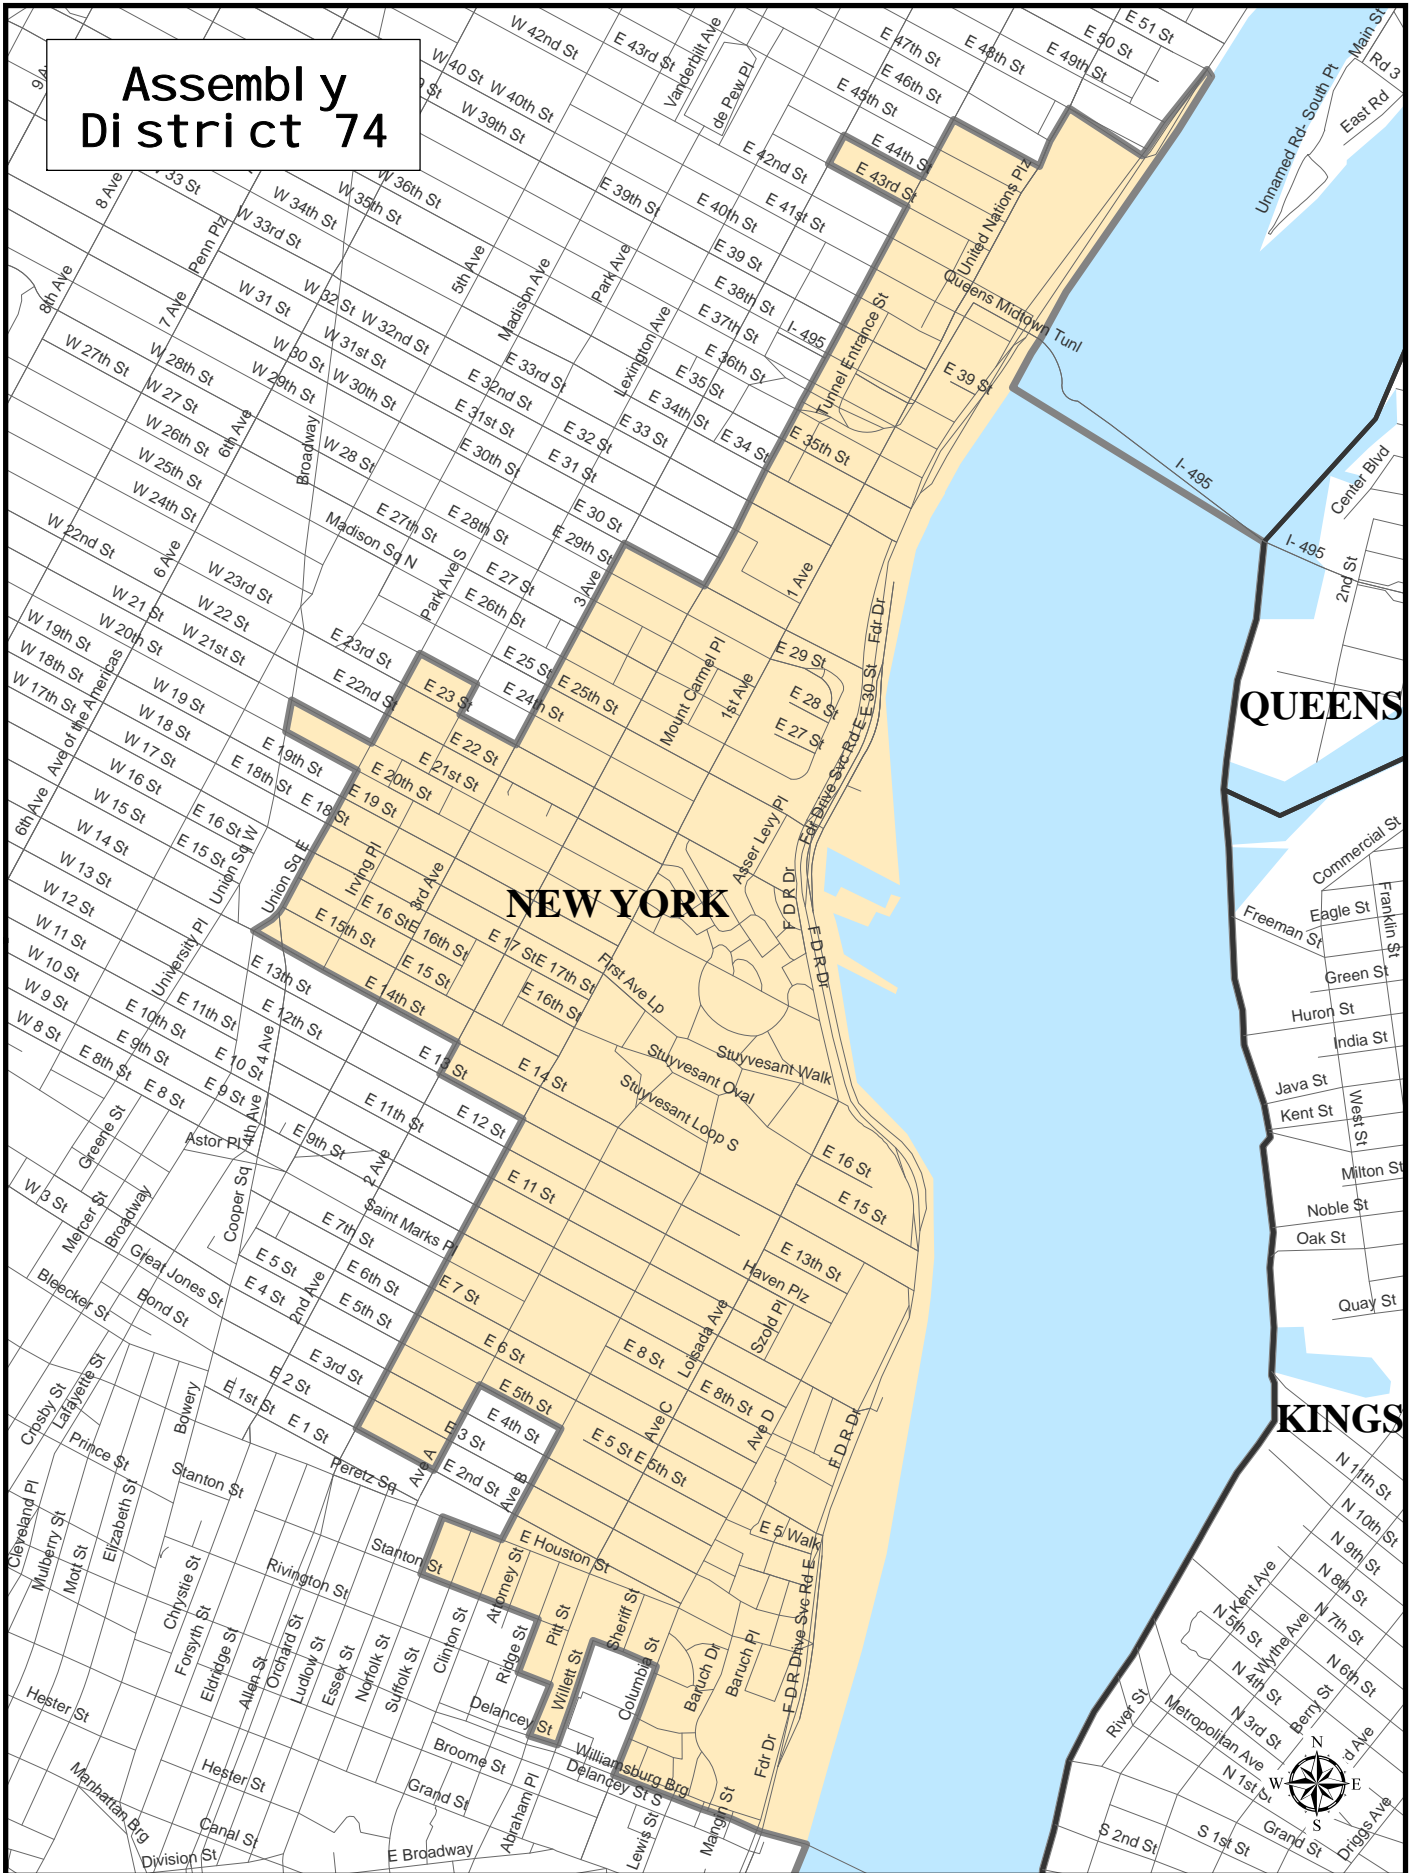

Assembly District 74

Assembly District 74

Adjusted Total Population : 132,606
Deviation : 3,517
Deviation Percentage : 2.72

	NH White	NH Black	Hispanic	NH Asian	NH Amlnd	NH Hwn	NH Multi	NH Other	Unknown
Total	72,635	9,328	27,763	19,408	183	44	2,798	445	2
% of Total	54.78	7.03	20.94	14.64	0.14	0.03	2.11	0.34	0.00
Total 18+	67,997	7,601	22,288	17,502	159	39	2,068	345	2
% of 18+	57.62	6.44	18.89	14.83	0.13	0.03	1.75	0.29	0.00